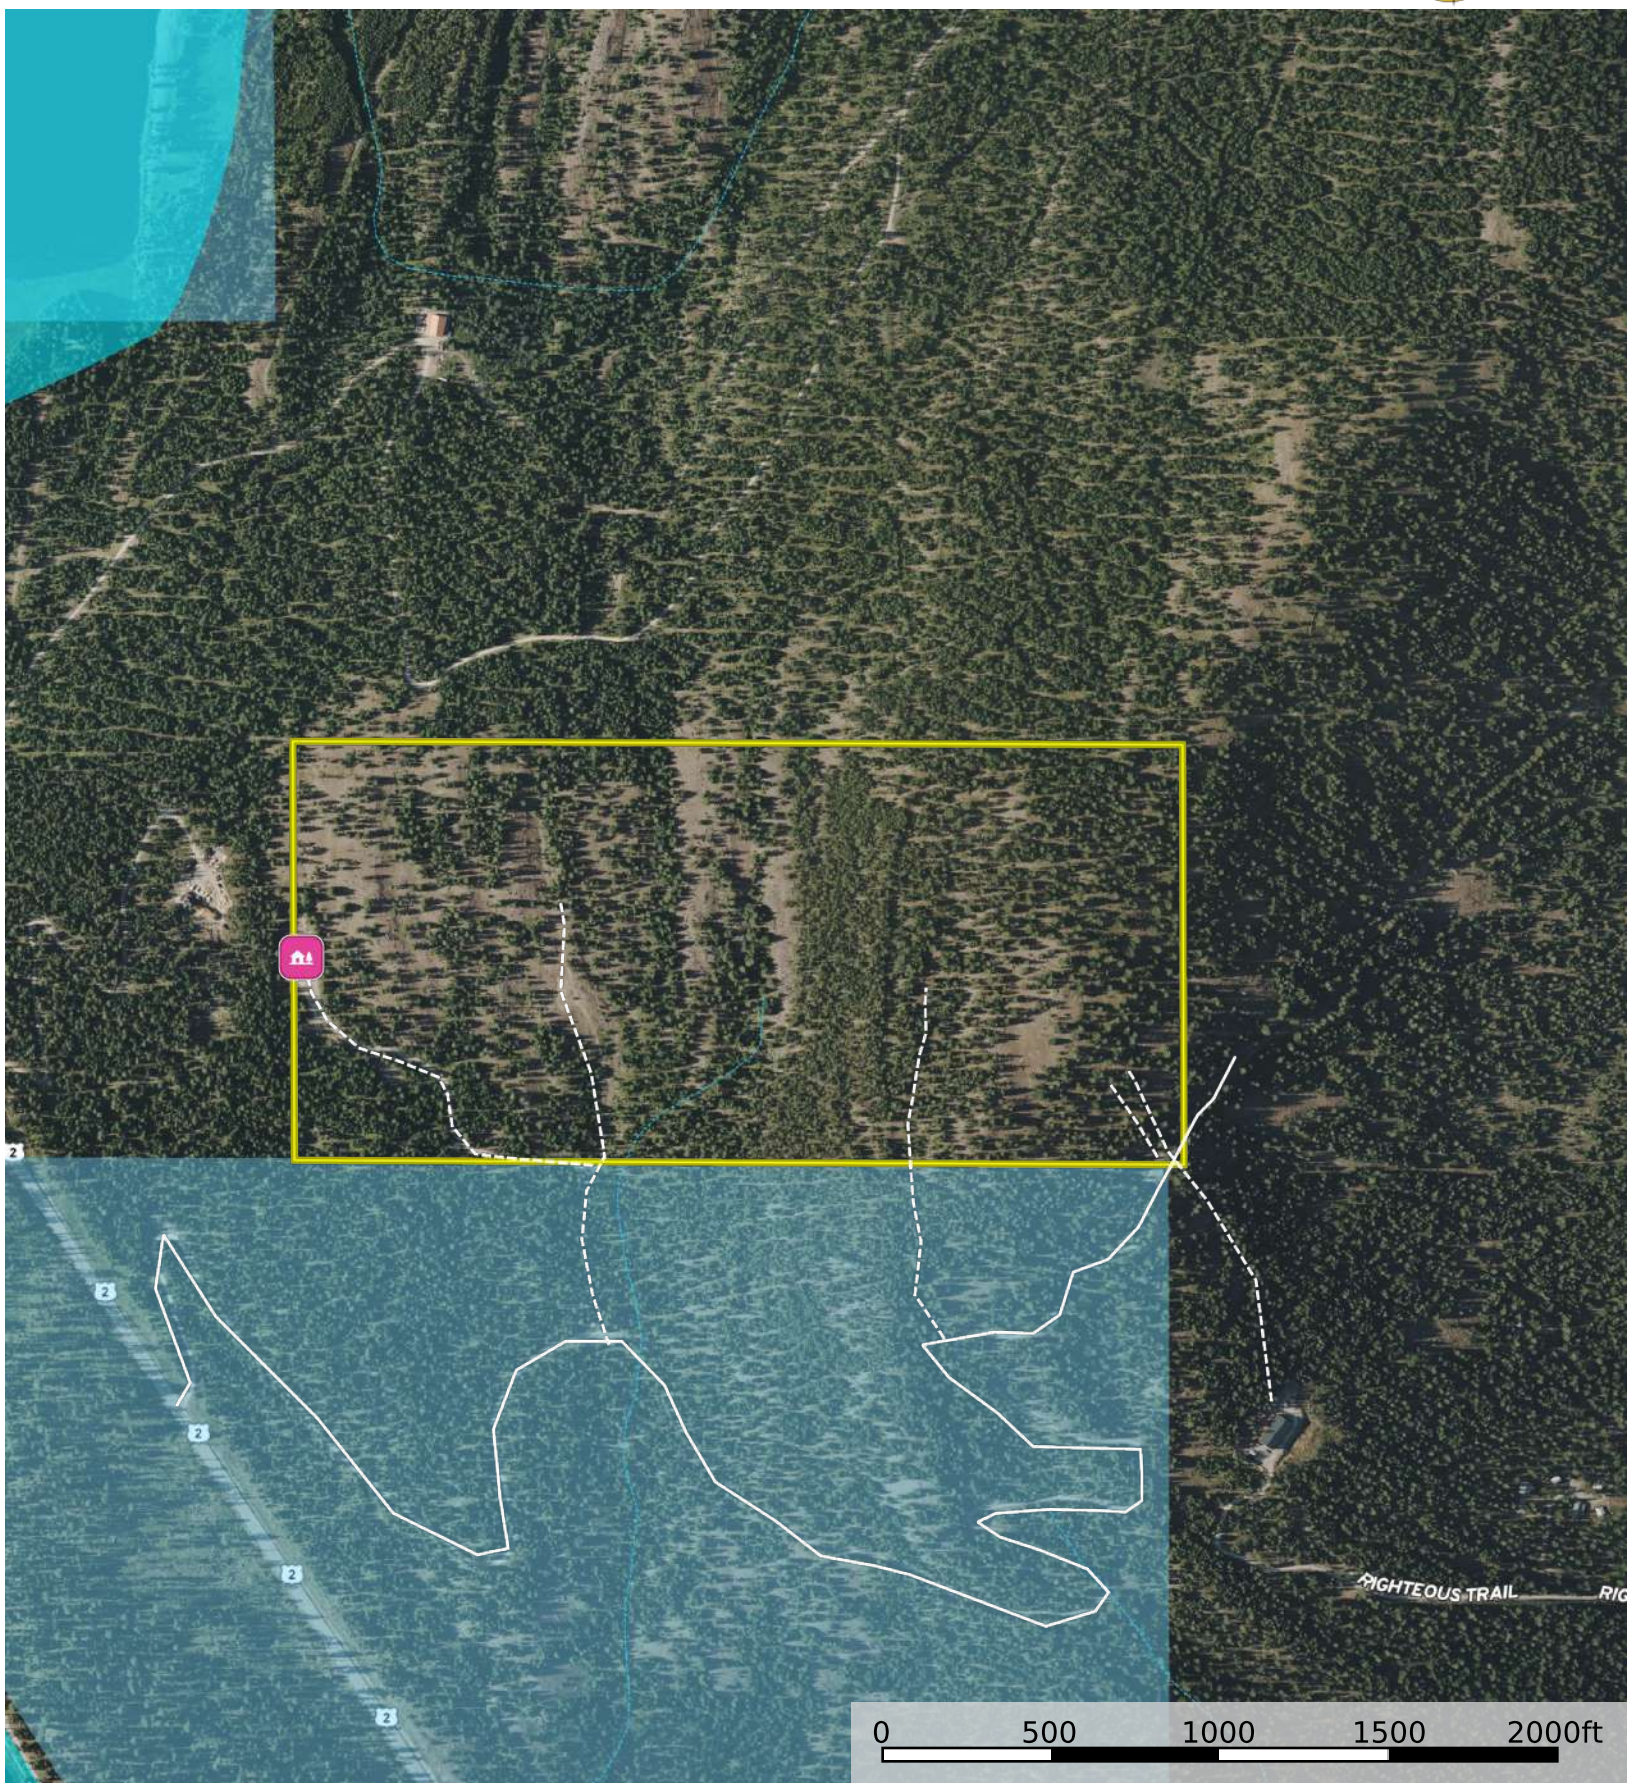

Legend:

- Full 80 Acres (Yellow outline)
- Forest Service (Green polygon)
- State Land (Light blue polygon)
- Fish and Wildlife (Pink polygon)
- National Park (Purple polygon)
- Other (Orange polygon)
- BLM (Yellow polygon)
- Local Government (Red polygon)
- Stream, Intermittent (Dashed blue line)
- River/Creek (Solid blue line)
- Water Body (Dark blue polygon)

Full 80 Acres	Forest Service	State Land	Fish and Wildlife	National Park	Other	BLM	Local Government	Stream, Intermittent	River/Creek
Water Body									

Cabin	Road / Trail	Road / Trail 1	Primary Road 1	Full 80 Acres	Forest Service	State Land	Fish and Wildlife	National Park	Other
BLM	Local Government	Stream, Intermittent	River/Creek	Water Body					

- Full 80 Acres
- Forest Service
- State Land
- Fish and Wildlife
- National Park
- Other
- BLM
- Local Government