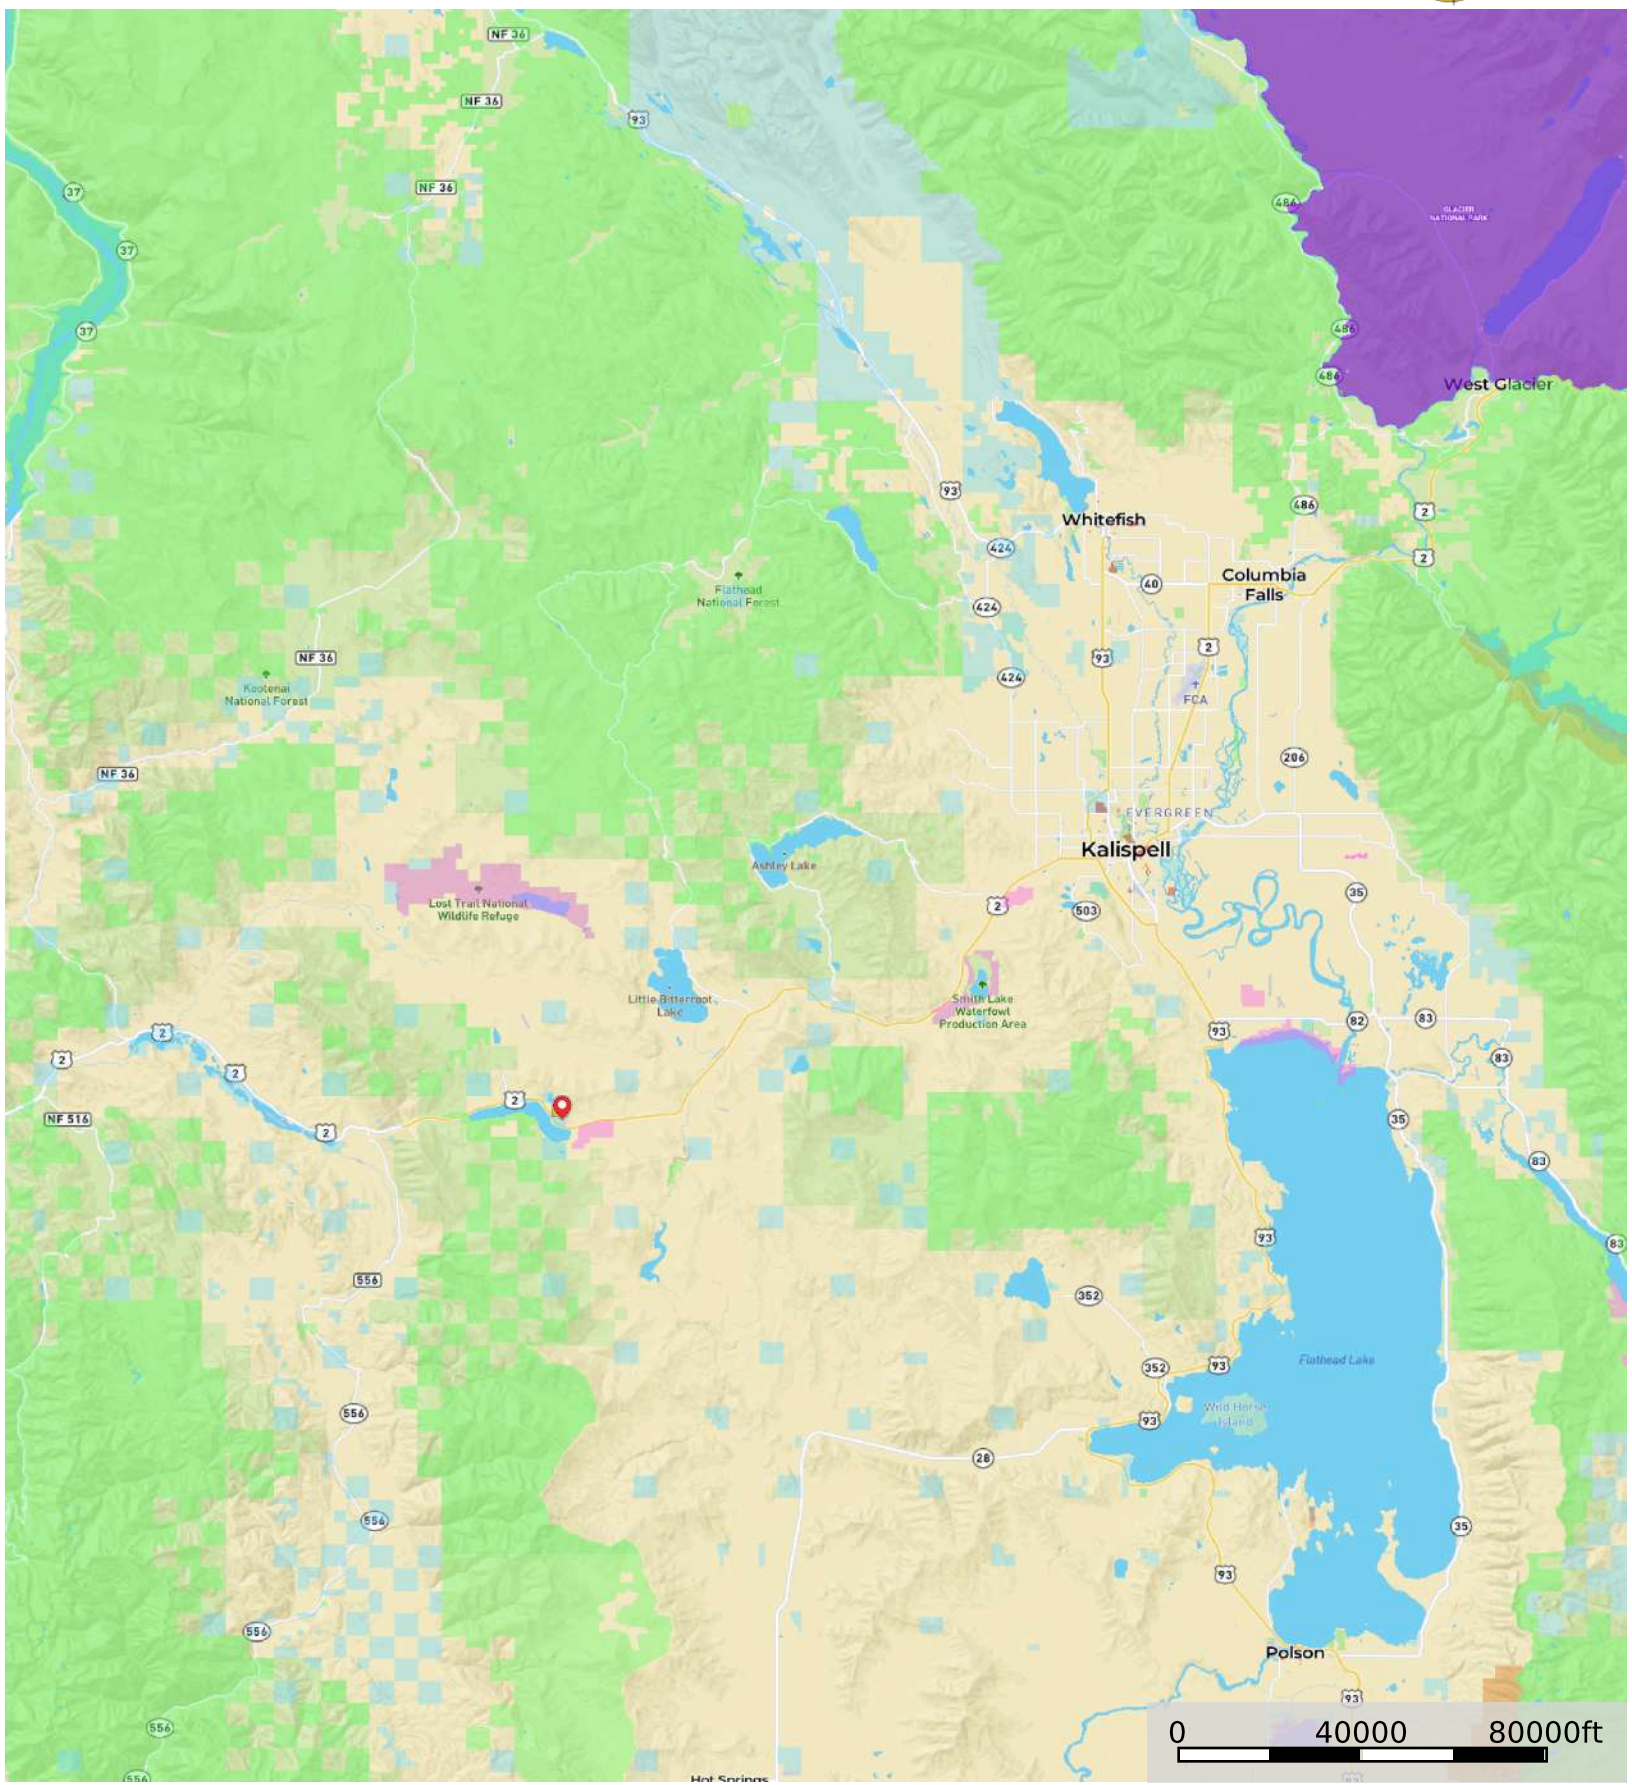

Legend:

- Full 80 Acres (Yellow outline)
- Forest Service (Green polygon)
- State Land (Light blue polygon)
- Fish and Wildlife (Pink polygon)
- National Park (Purple polygon)
- Other (Orange polygon)
- BLM (Yellow polygon)
- Local Government (Red polygon)
- Stream, Intermittent (Dashed blue line)
- River/Creek (Solid blue line)
- Water Body (Dark blue polygon)

Full 80 Acres	Forest Service	State Land	Fish and Wildlife	National Park	Other	BLM	Local Government	Stream, Intermittent	River/Creek
Water Body									

Cabin	Road / Trail	Road / Trail 1	Primary Road 1	Full 80 Acres	Forest Service	State Land	Fish and Wildlife	National Park	Other
BLM	Local Government	Stream, Intermittent	River/Creek	Water Body					

- Full 80 Acres
- Forest Service
- State Land
- Fish and Wildlife
- National Park
- Other
- BLM
- Local Government