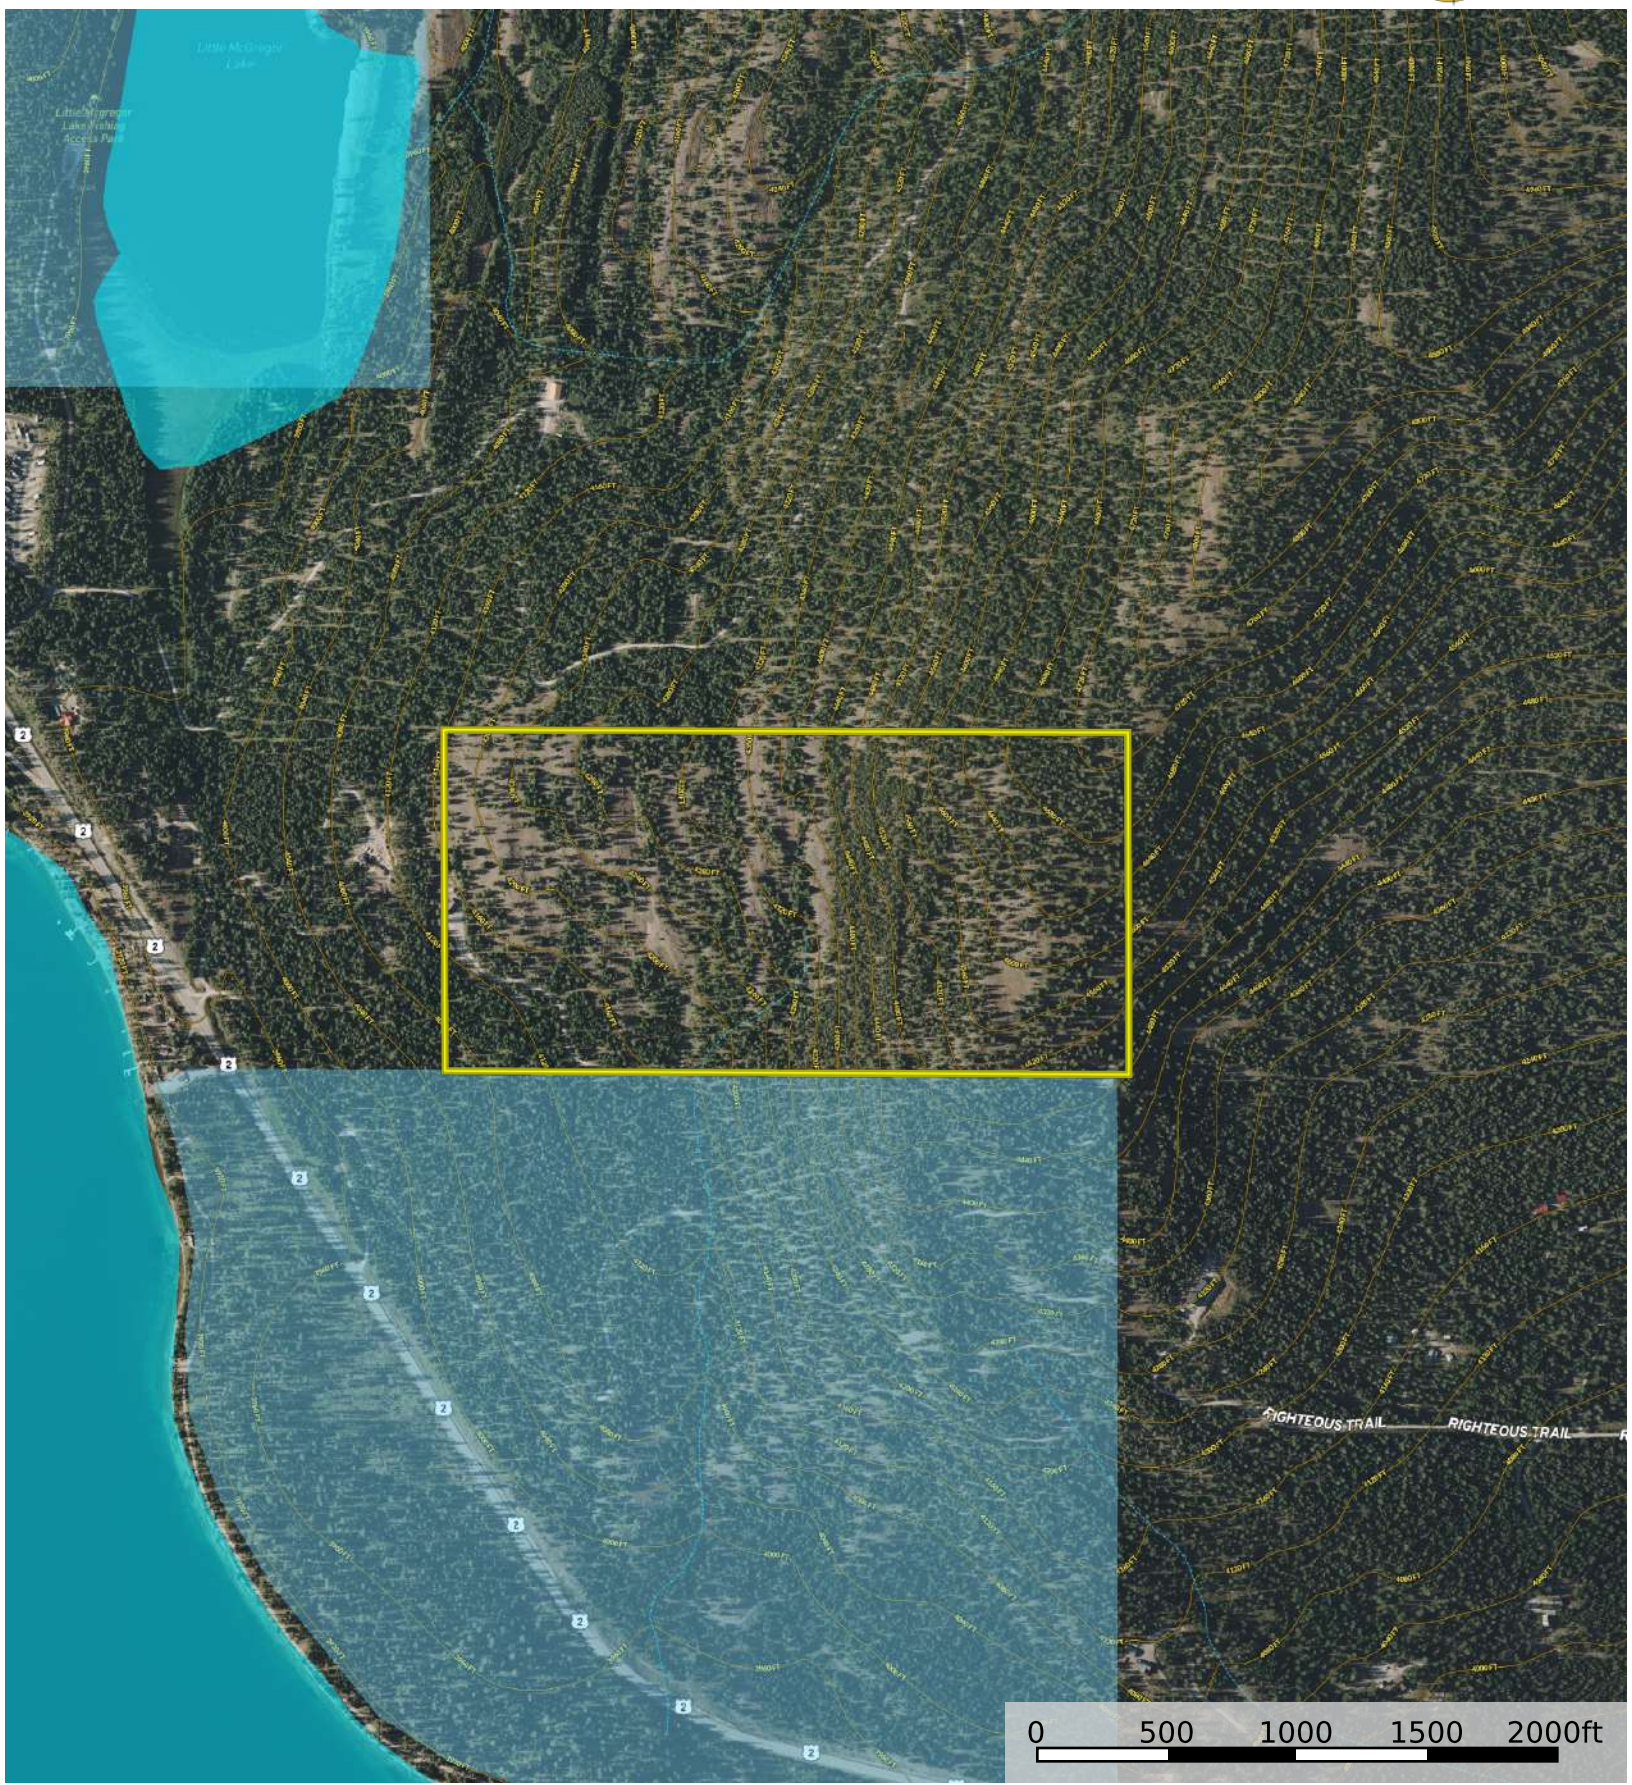

Legend:

- Full 80 Acres (Yellow outline)
- Forest Service (Green polygon)
- State Land (Light blue polygon)
- Fish and Wildlife (Pink polygon)
- National Park (Purple polygon)
- Other (Orange polygon)
- BLM (Yellow polygon)
- Local Government (Red polygon)
- Stream, Intermittent (Dashed blue line)
- River/Creek (Solid blue line)
- Water Body (Dark blue polygon)

Full 80 Acres	Forest Service	State Land	Fish and Wildlife	National Park	Other	BLM	Local Government	Stream, Intermittent	River/Creek
Water Body									

Cabin	Road / Trail	Road / Trail 1	Primary Road 1	Full 80 Acres	Forest Service	State Land	Fish and Wildlife	National Park	Other
BLM	Local Government	Stream, Intermittent	River/Creek	Water Body					

- Full 80 Acres
- Forest Service
- State Land
- Fish and Wildlife
- National Park
- Other
- BLM
- Local Government