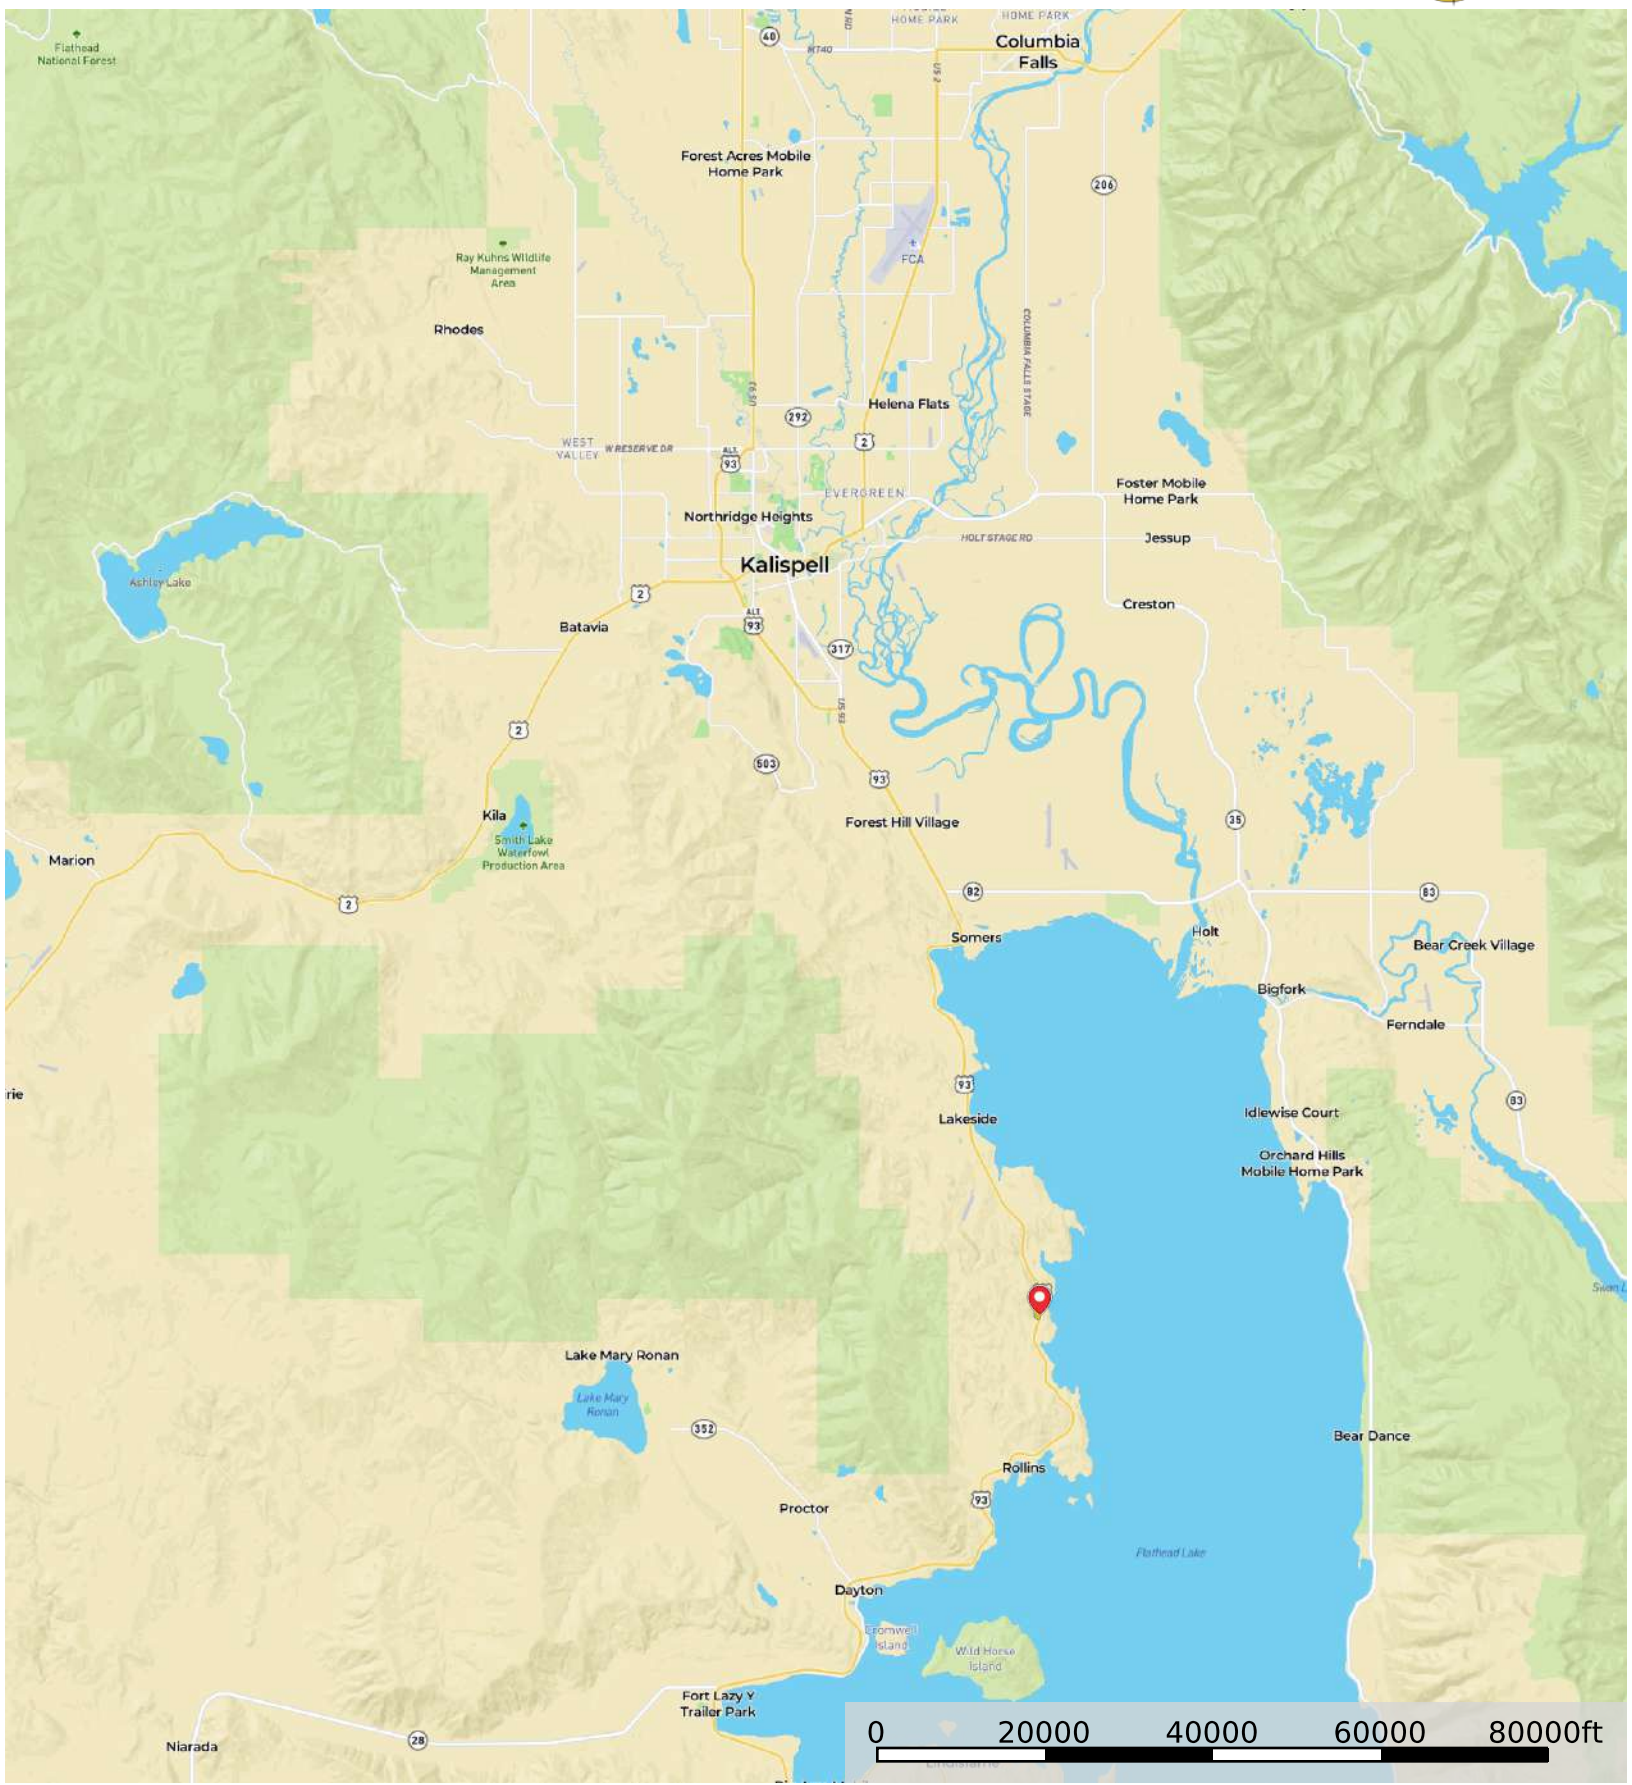

Boundary 1	Boundary 1	Forest Service	State Land	Fish and Wildlife	National Park	Other	BLM	Local Government	Stream, Intermittent
River/Creek	Water Body								

Boundary 1	Boundary 1	Forest Service	State Land	Fish and Wildlife	National Park	Other	BLM	Local Government	Stream, Intermittent
River/Creek	Water Body								

- | | | | | | | | | | |
|--------------|--------------------------|------------------|-------------------|---------------|---------------|---------------|-------------------|----------------------|-------------|
| Shed / Shack | Lake Forest Drive Access | Waynona Way Gate | Photo Point | Fence | Horse Pasture | Easement Road | Lake View (Upper) | Lake View (Lower) | Boundary 1 |
| Boundary 1 | Forest Service | State Land | Fish and Wildlife | National Park | Other | BLM | Local Government | Stream, Intermittent | River/Creek |
| Water Body | | | | | | | | | |

Lake - 25 Ac - Presbytery - Congdon Montana, AC +/-

- Marker 1
- Boundary 1
- Boundary 1

Lake - 25 Ac - Presbytery - Congdon Montana, AC +/-

- Marker 1
- Boundary 1
- Boundary 1

Lake - 25 Ac - Presbytery - Congdon
 Montana, AC +/-

- Boundary 1
- Forest Service
- State Land
- Fish and Wildlife
- National Park
- Other
- BLM
- Local Government
- Stream, Intermittent
- River/Creek
- Water Body