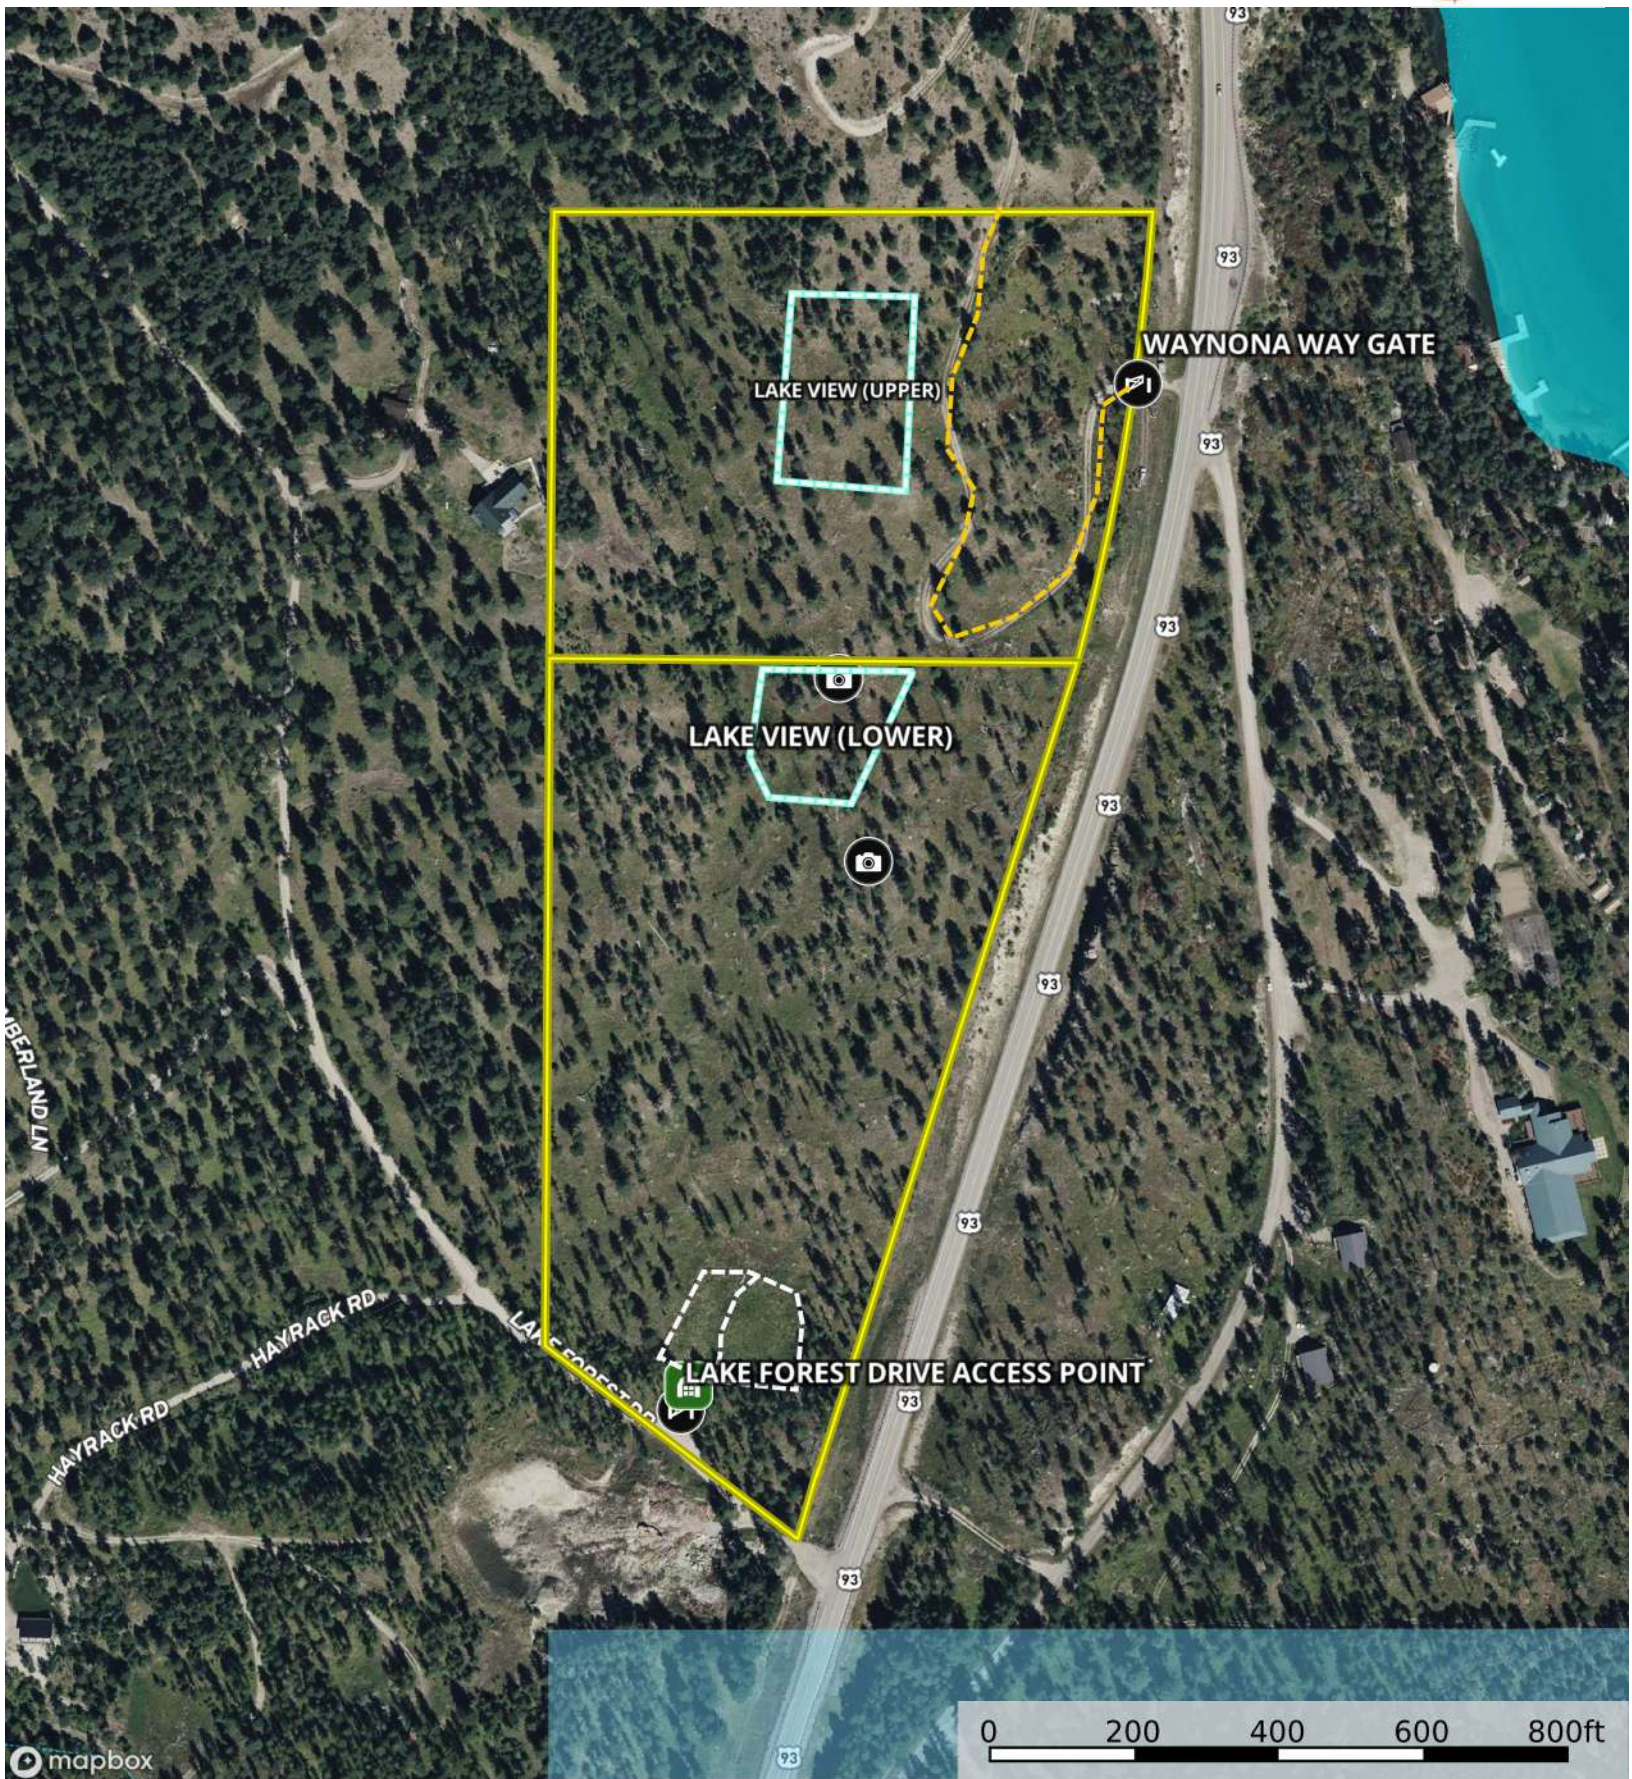

Boundary 1	Boundary 1	Forest Service	State Land	Fish and Wildlife	National Park	Other	BLM	Local Government	Stream, Intermittent
River/Creek	Water Body								

Boundary 1	Boundary 1	Forest Service	State Land	Fish and Wildlife	National Park	Other	BLM	Local Government	Stream, Intermittent
River/Creek	Water Body								

- | | | | | | | | | | |
|--------------|--------------------------|------------------|-------------------|---------------|---------------|---------------|-------------------|----------------------|-------------|
| Shed / Shack | Lake Forest Drive Access | Waynona Way Gate | Photo Point | Fence | Horse Pasture | Easement Road | Lake View (Upper) | Lake View (Lower) | Boundary 1 |
| Boundary 1 | Forest Service | State Land | Fish and Wildlife | National Park | Other | BLM | Local Government | Stream, Intermittent | River/Creek |
| Water Body | | | | | | | | | |

Lake - 25 Ac - Presbytery - Congdon Montana, AC +/-

- Marker 1
- Boundary 1
- Boundary 1

Lake - 25 Ac - Presbytery - Congdon Montana, AC +/-

- Marker 1
- Boundary 1
- Boundary 1

Lake - 25 Ac - Presbytery - Congdon
 Montana, AC +/-

- Boundary 1
- Forest Service
- State Land
- Fish and Wildlife
- National Park
- Other
- BLM
- Local Government
- Stream, Intermittent
- River/Creek
- Water Body