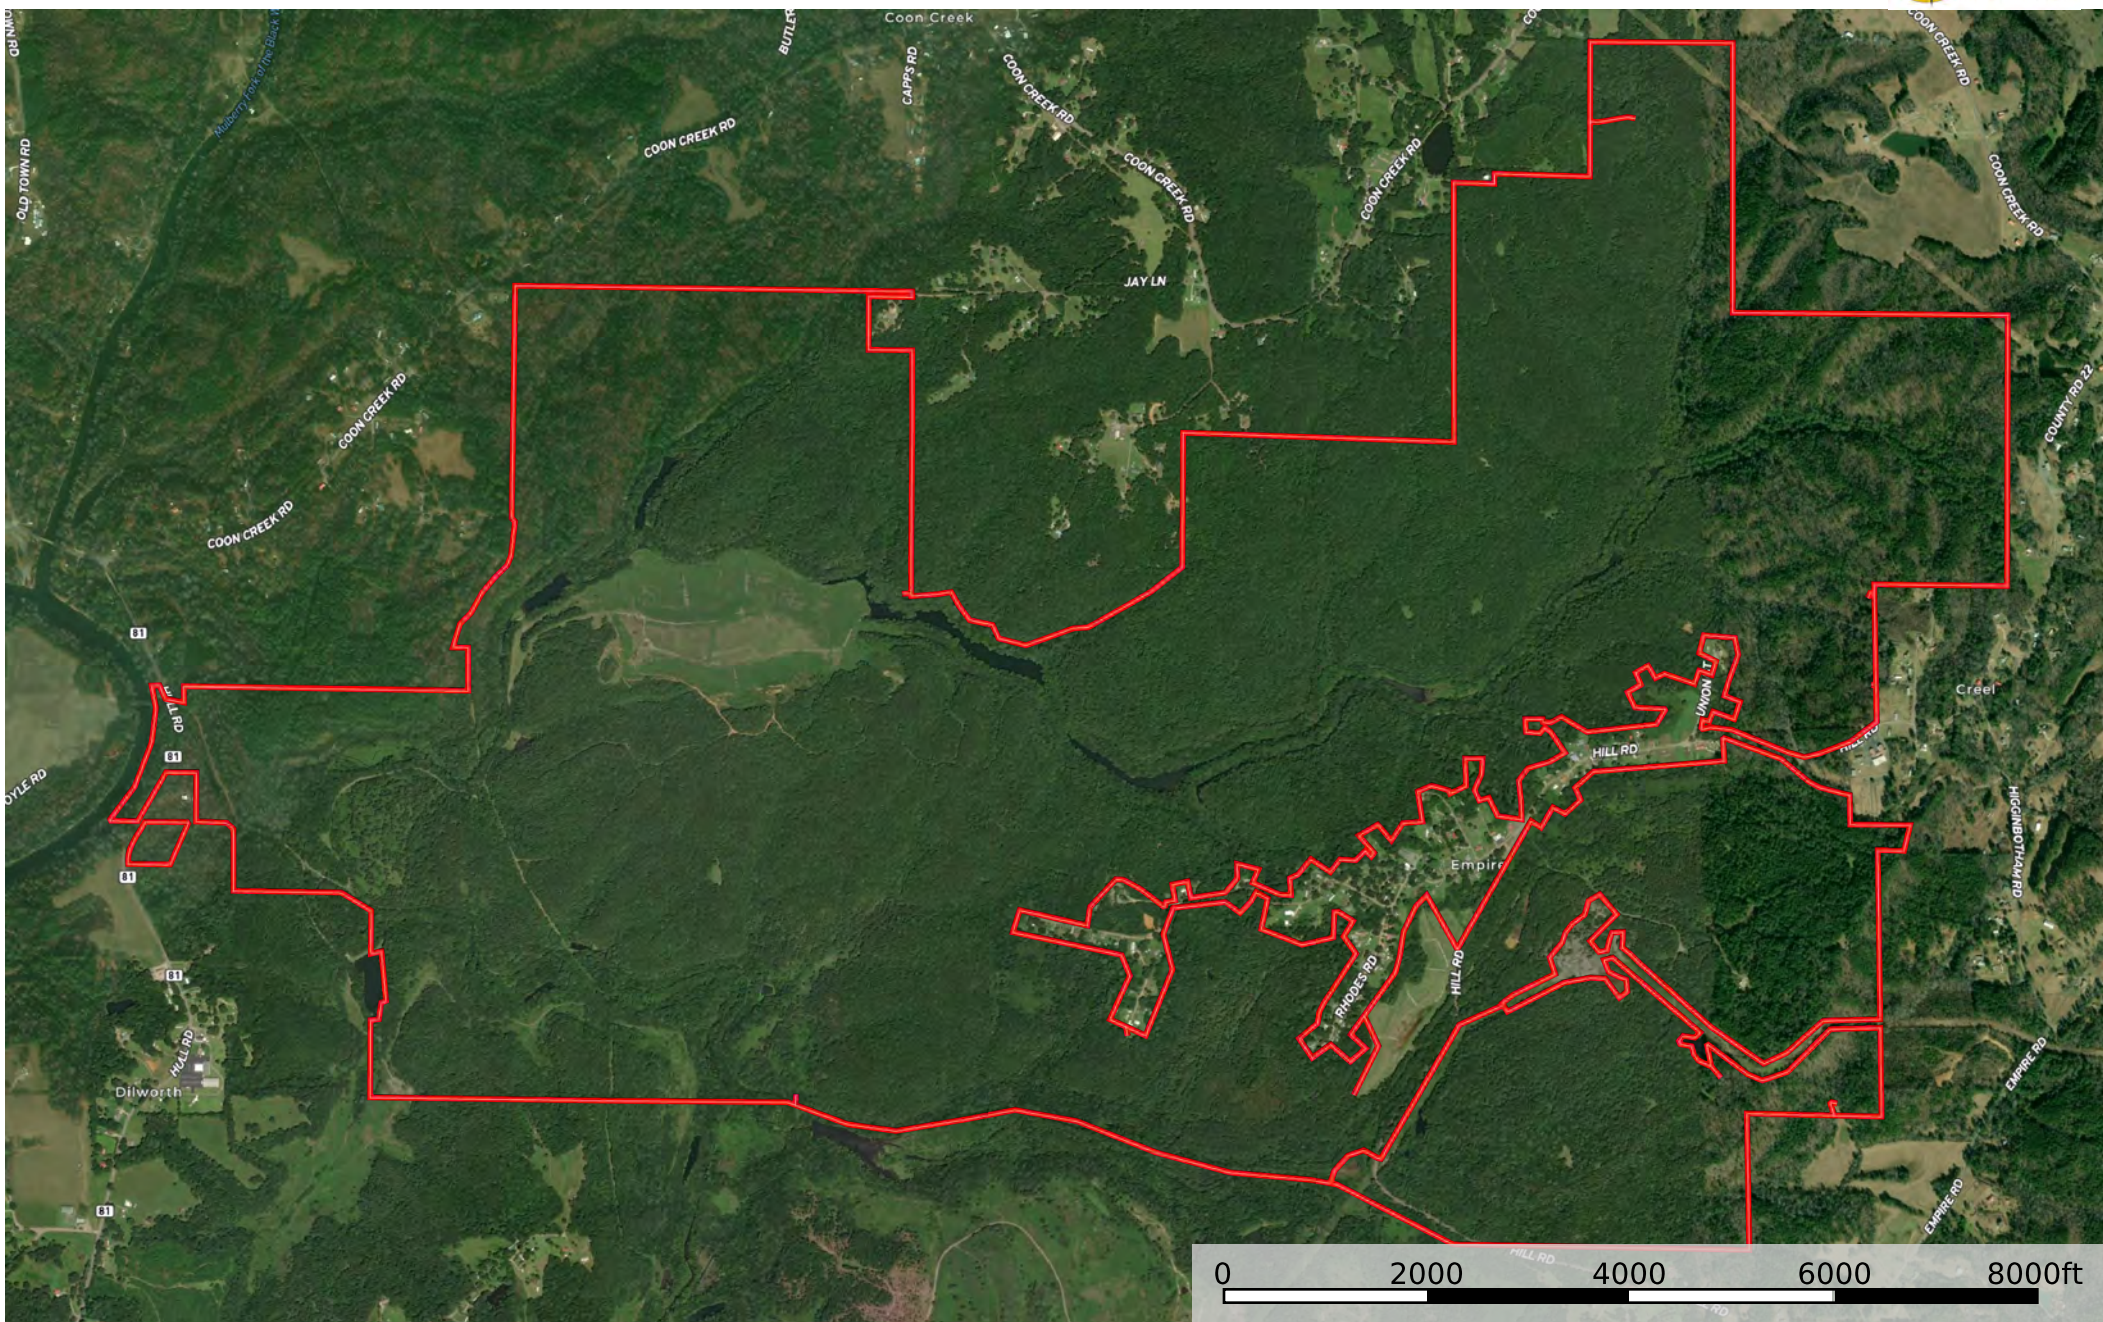

1302 Legacy Timberlands Tract

Walker County, Alabama, 2611 AC +/-

 Boundary  Boundary