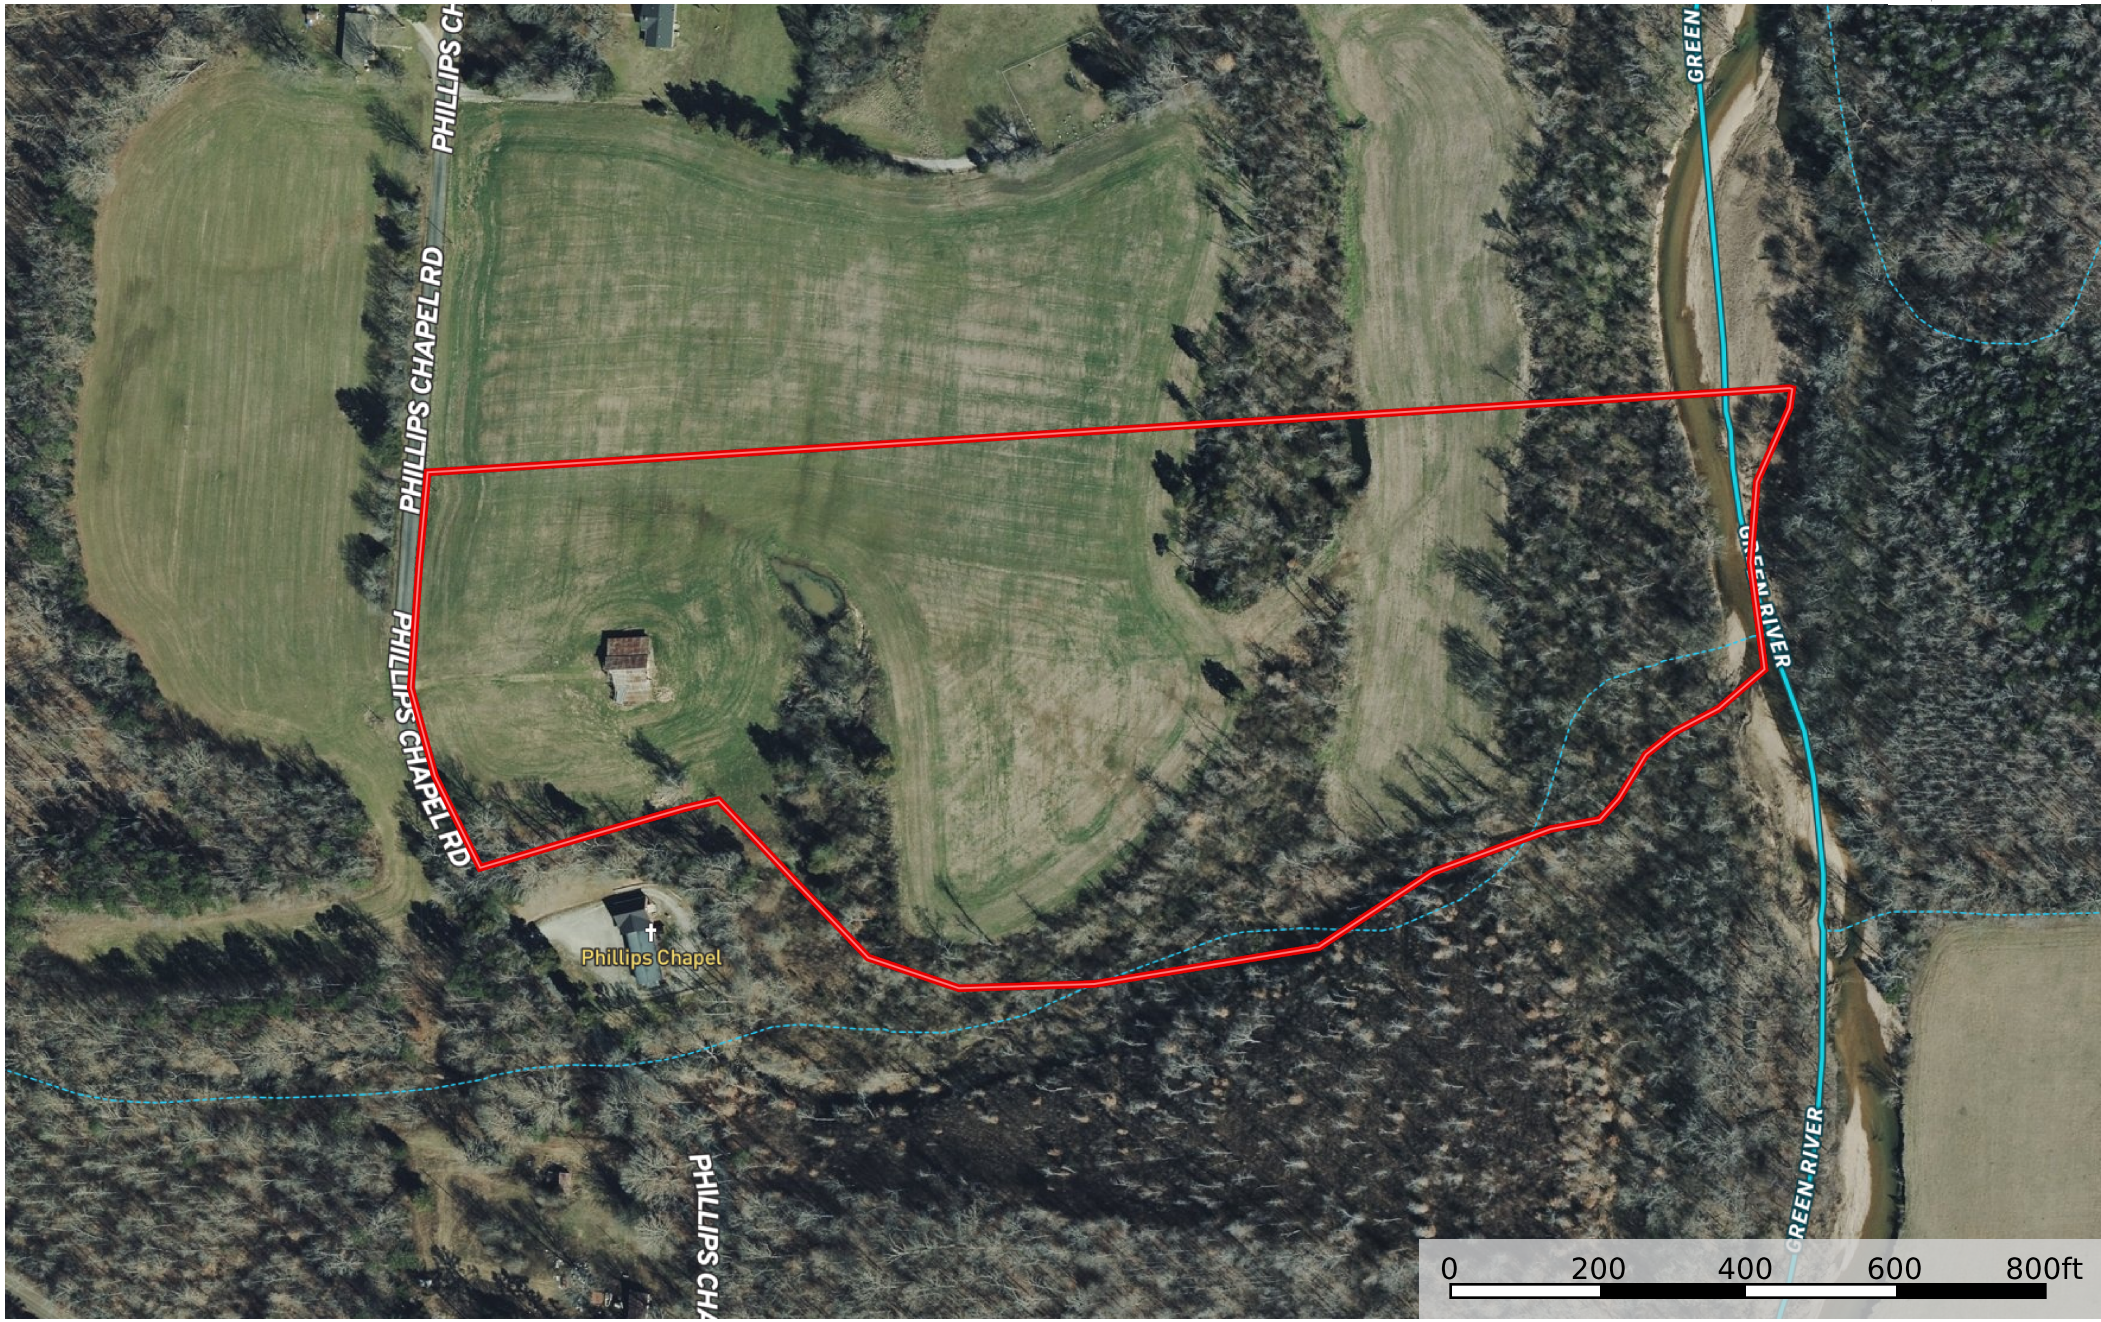

Green River Red Barn Tract - Aerial Map

Tennessee, AC +/-

- Boundary
- Stream, Intermittent
- River/Creek
- Water Body