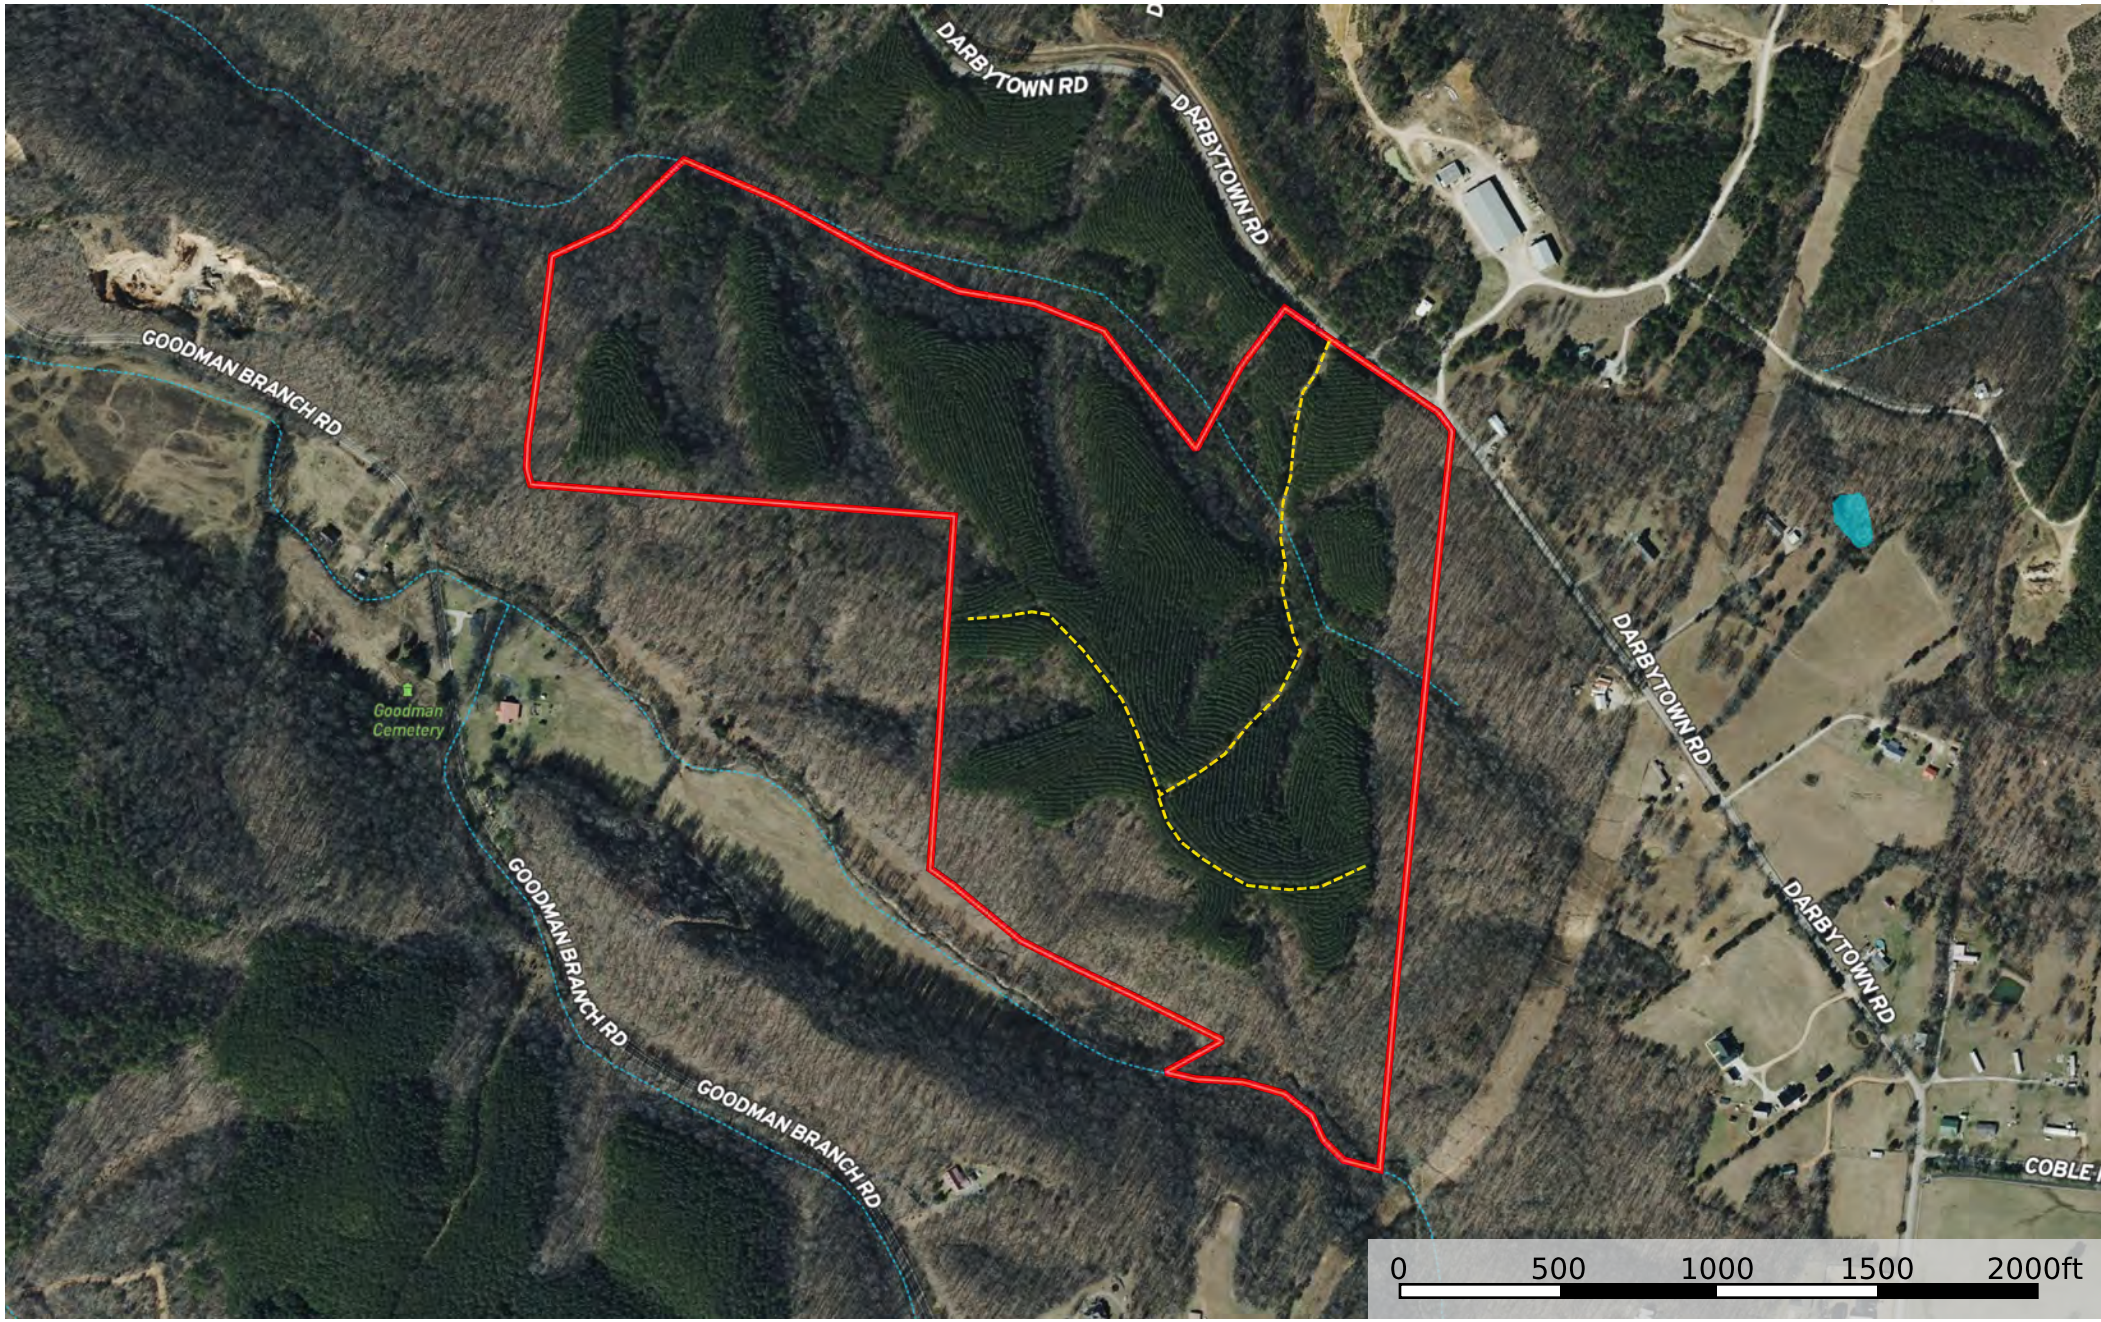

Darbytown Ridge Road Tract Aerial Map

Tennessee, AC +/-

- Road / Trail
- Boundary
- - - Stream, Intermittent
- River/Creek
- Water Body