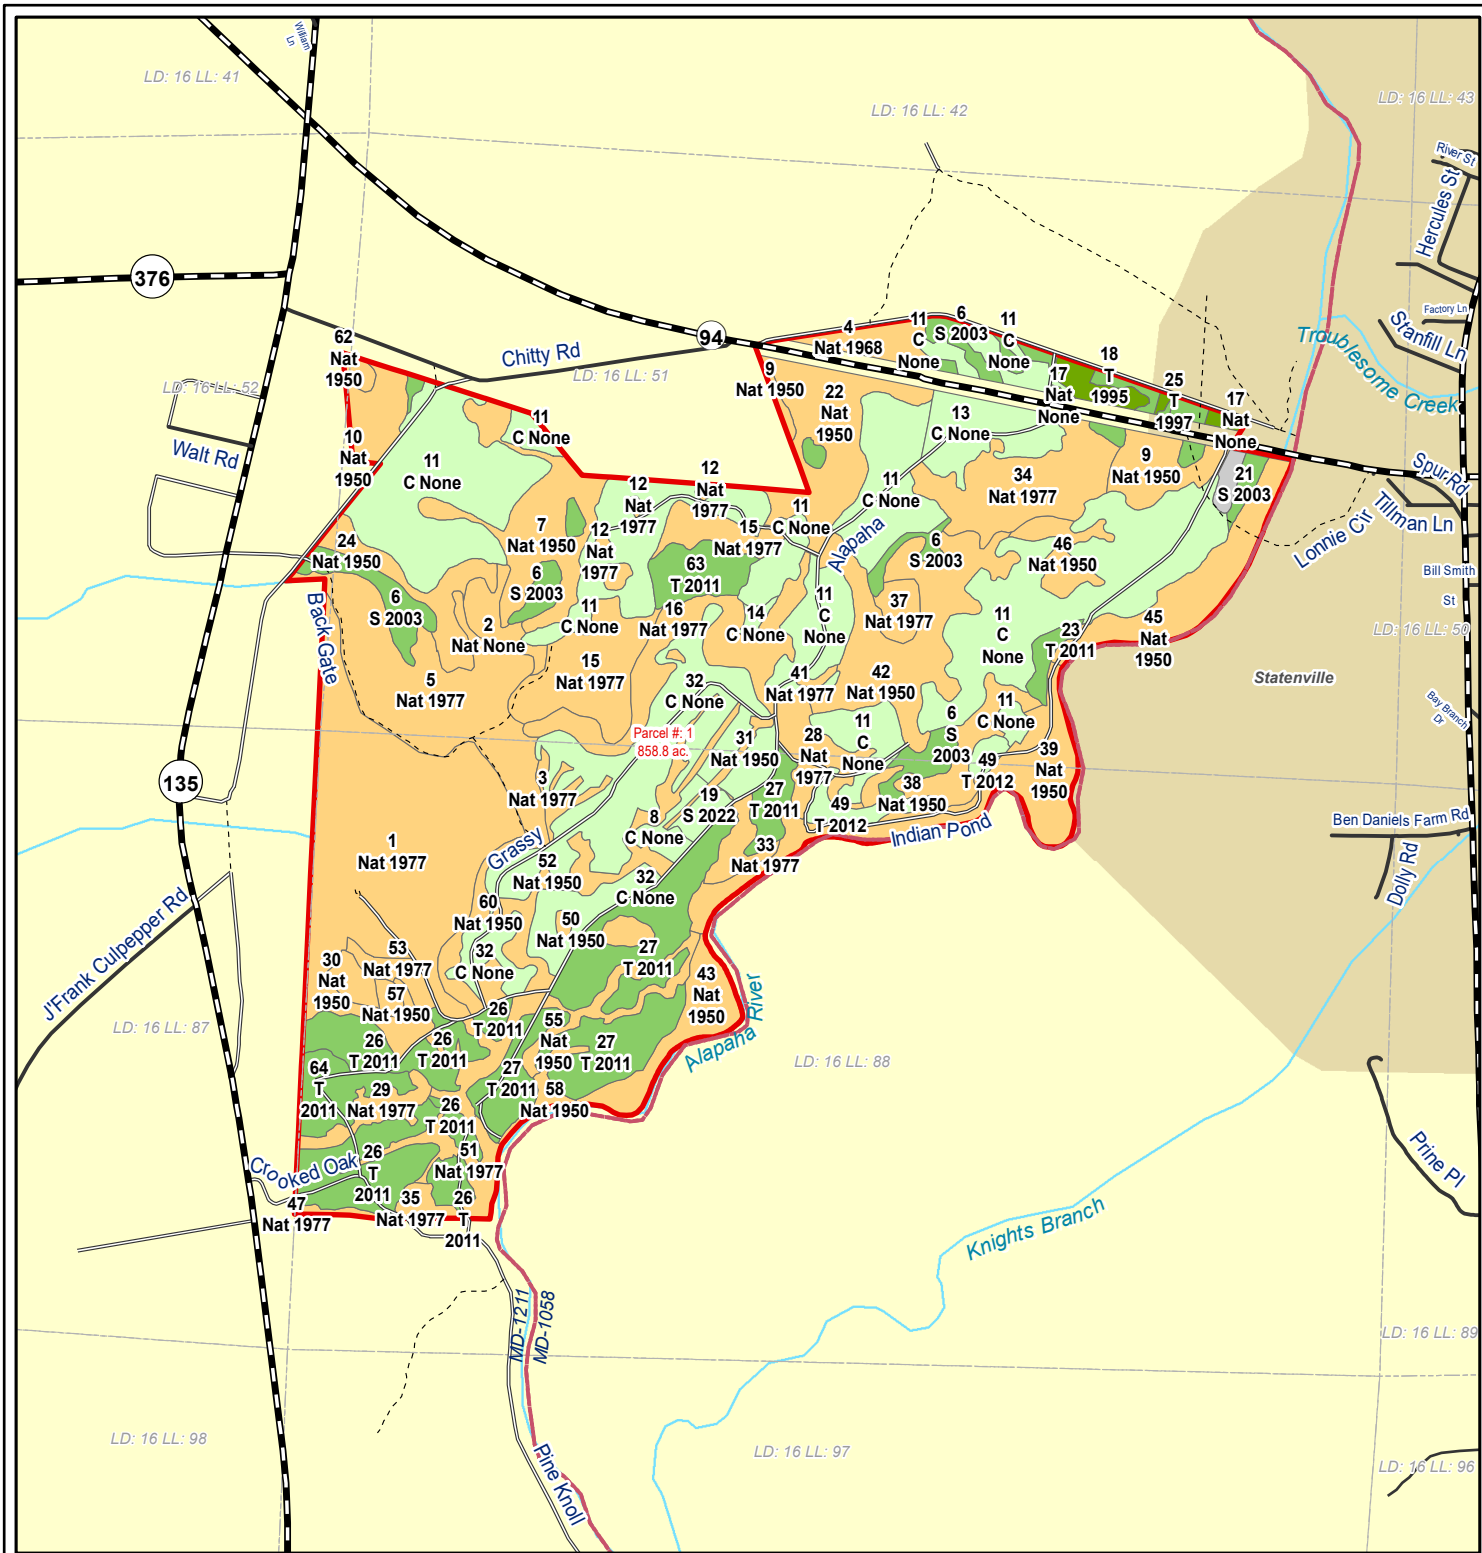

Boundary

- ▭ Sale Area
- Plantation Stand Type**
- Pre Merch 0 - 14
- Merch 15 +
- Natural Stand Type**
- Natural Pine/Hardwood Upland
- Natural Pine/Hardwood Bottomland
- Non-Forest

GA Echols 201006

05/26/2026

Georgia: Echols

LSS Acres (+/-): 858.8

No warranty or guaranty, either expressed or implied, concerning the property depicted on this map is made by the seller. The information contained on this map is believed to be accurate, but is being furnished for informational purposes only and is not to be relied on by others and should be verified.

Boundary

Alapaha River Tract

Echols County, Georgia, 866 AC +/-

Boundary