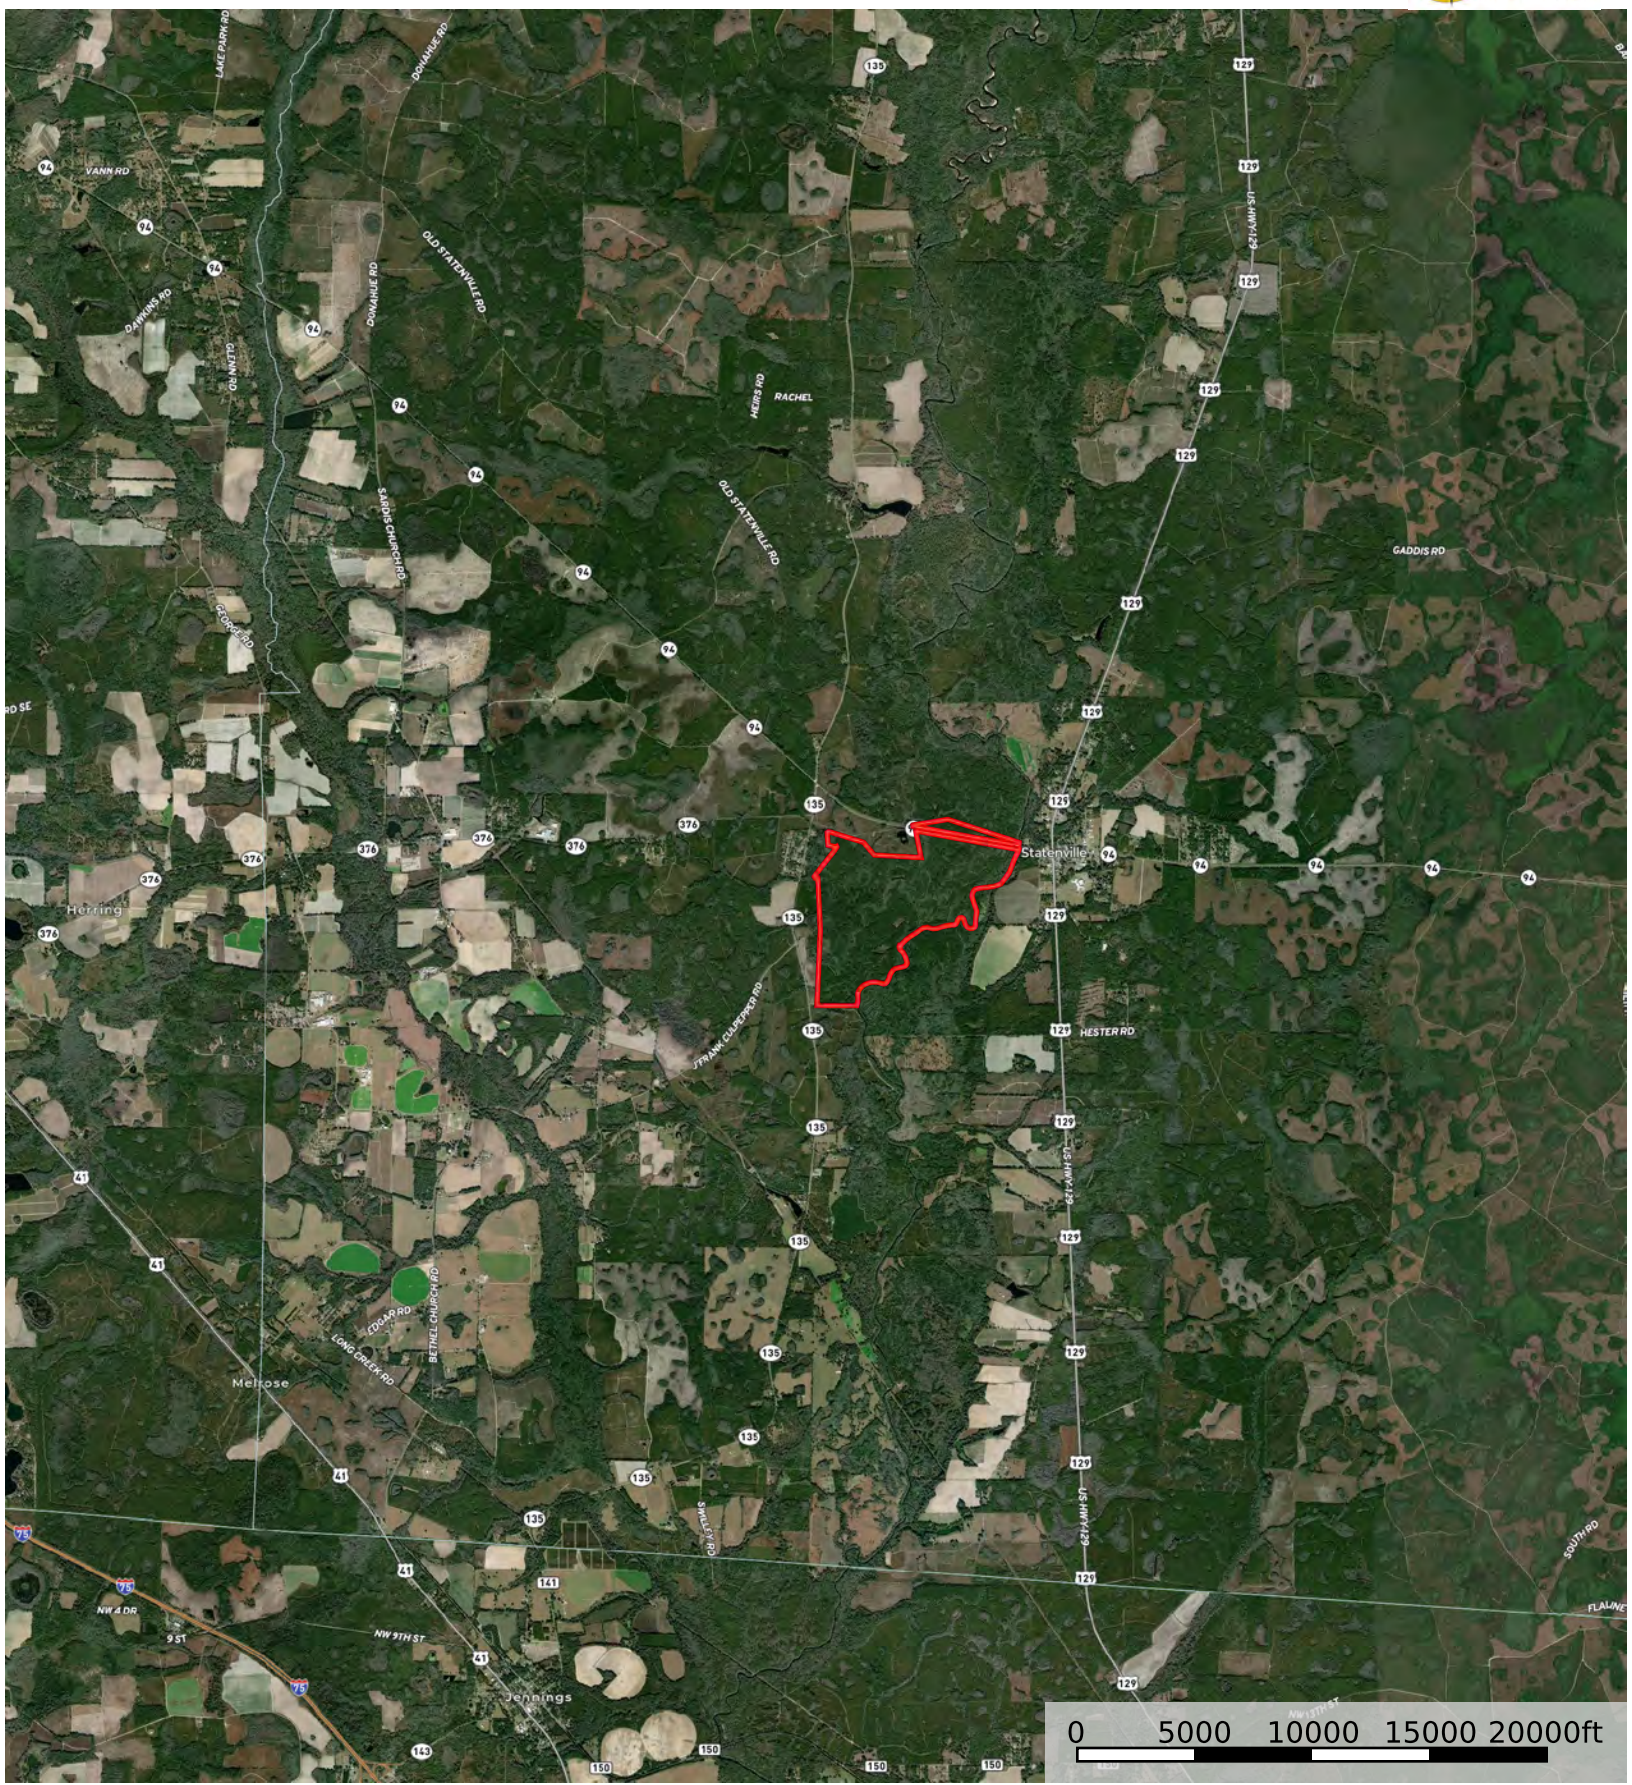

Boundary

- ▭ Sale Area
- Plantation Stand Type**
- Pre Merch 0 - 14
- Merch 15 +
- Natural Stand Type**
- Natural Pine/Hardwood Upland
- Natural Pine/Hardwood Bottomland
- Non-Forest

GA Echols 201006

05/26/2026

Georgia: Echols

LSS Acres (+/-): 858.8

No warranty or guaranty, either expressed or implied, concerning the property depicted on this map is made by the seller. The information contained on this map is believed to be accurate, but is being furnished for informational purposes only and is not to be relied on by others and should be verified.

Boundary

Alapaha River Tract

Echols County, Georgia, 866 AC +/-

Boundary