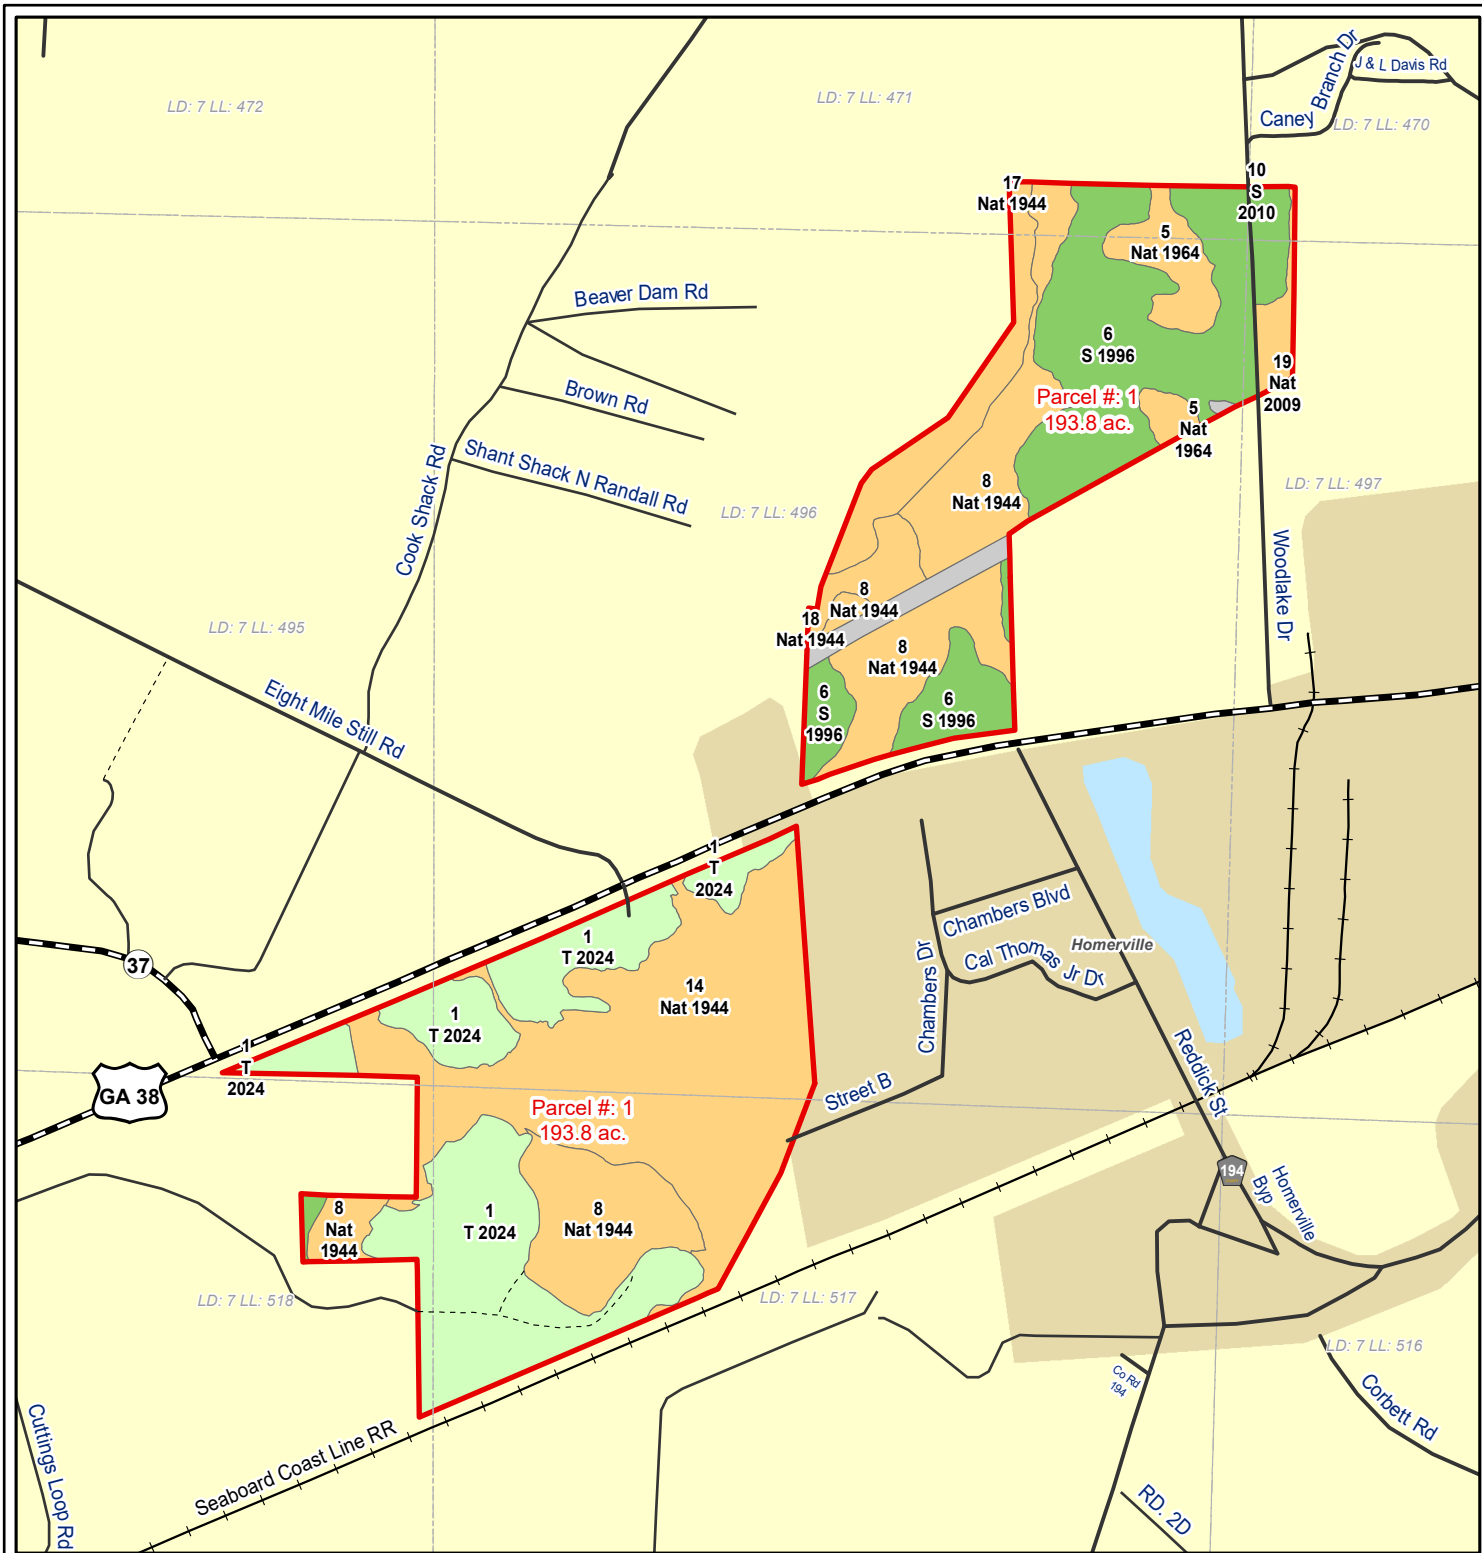

Boundary

- Sale Area
- Plantation Stand Type**
- Pre Merch 0 - 14
- Merch 15 +
- Natural Stand Type**
- Natural Pine/Hardwood Bottomland
- Non-Forest

### Georgia: Clinch

**LSS Acres (+/-): 193.8**

No warranty or guaranty, either expressed or implied, concerning the property depicted on this map is made by the seller. The information contained on this map is believed to be accurate, but is being furnished for informational purposes only and is not to be relied on by others and should be verified.

Boundary

# Valdosta Hwy Tract

Clinch County, Georgia, 194 AC +/-

Boundary