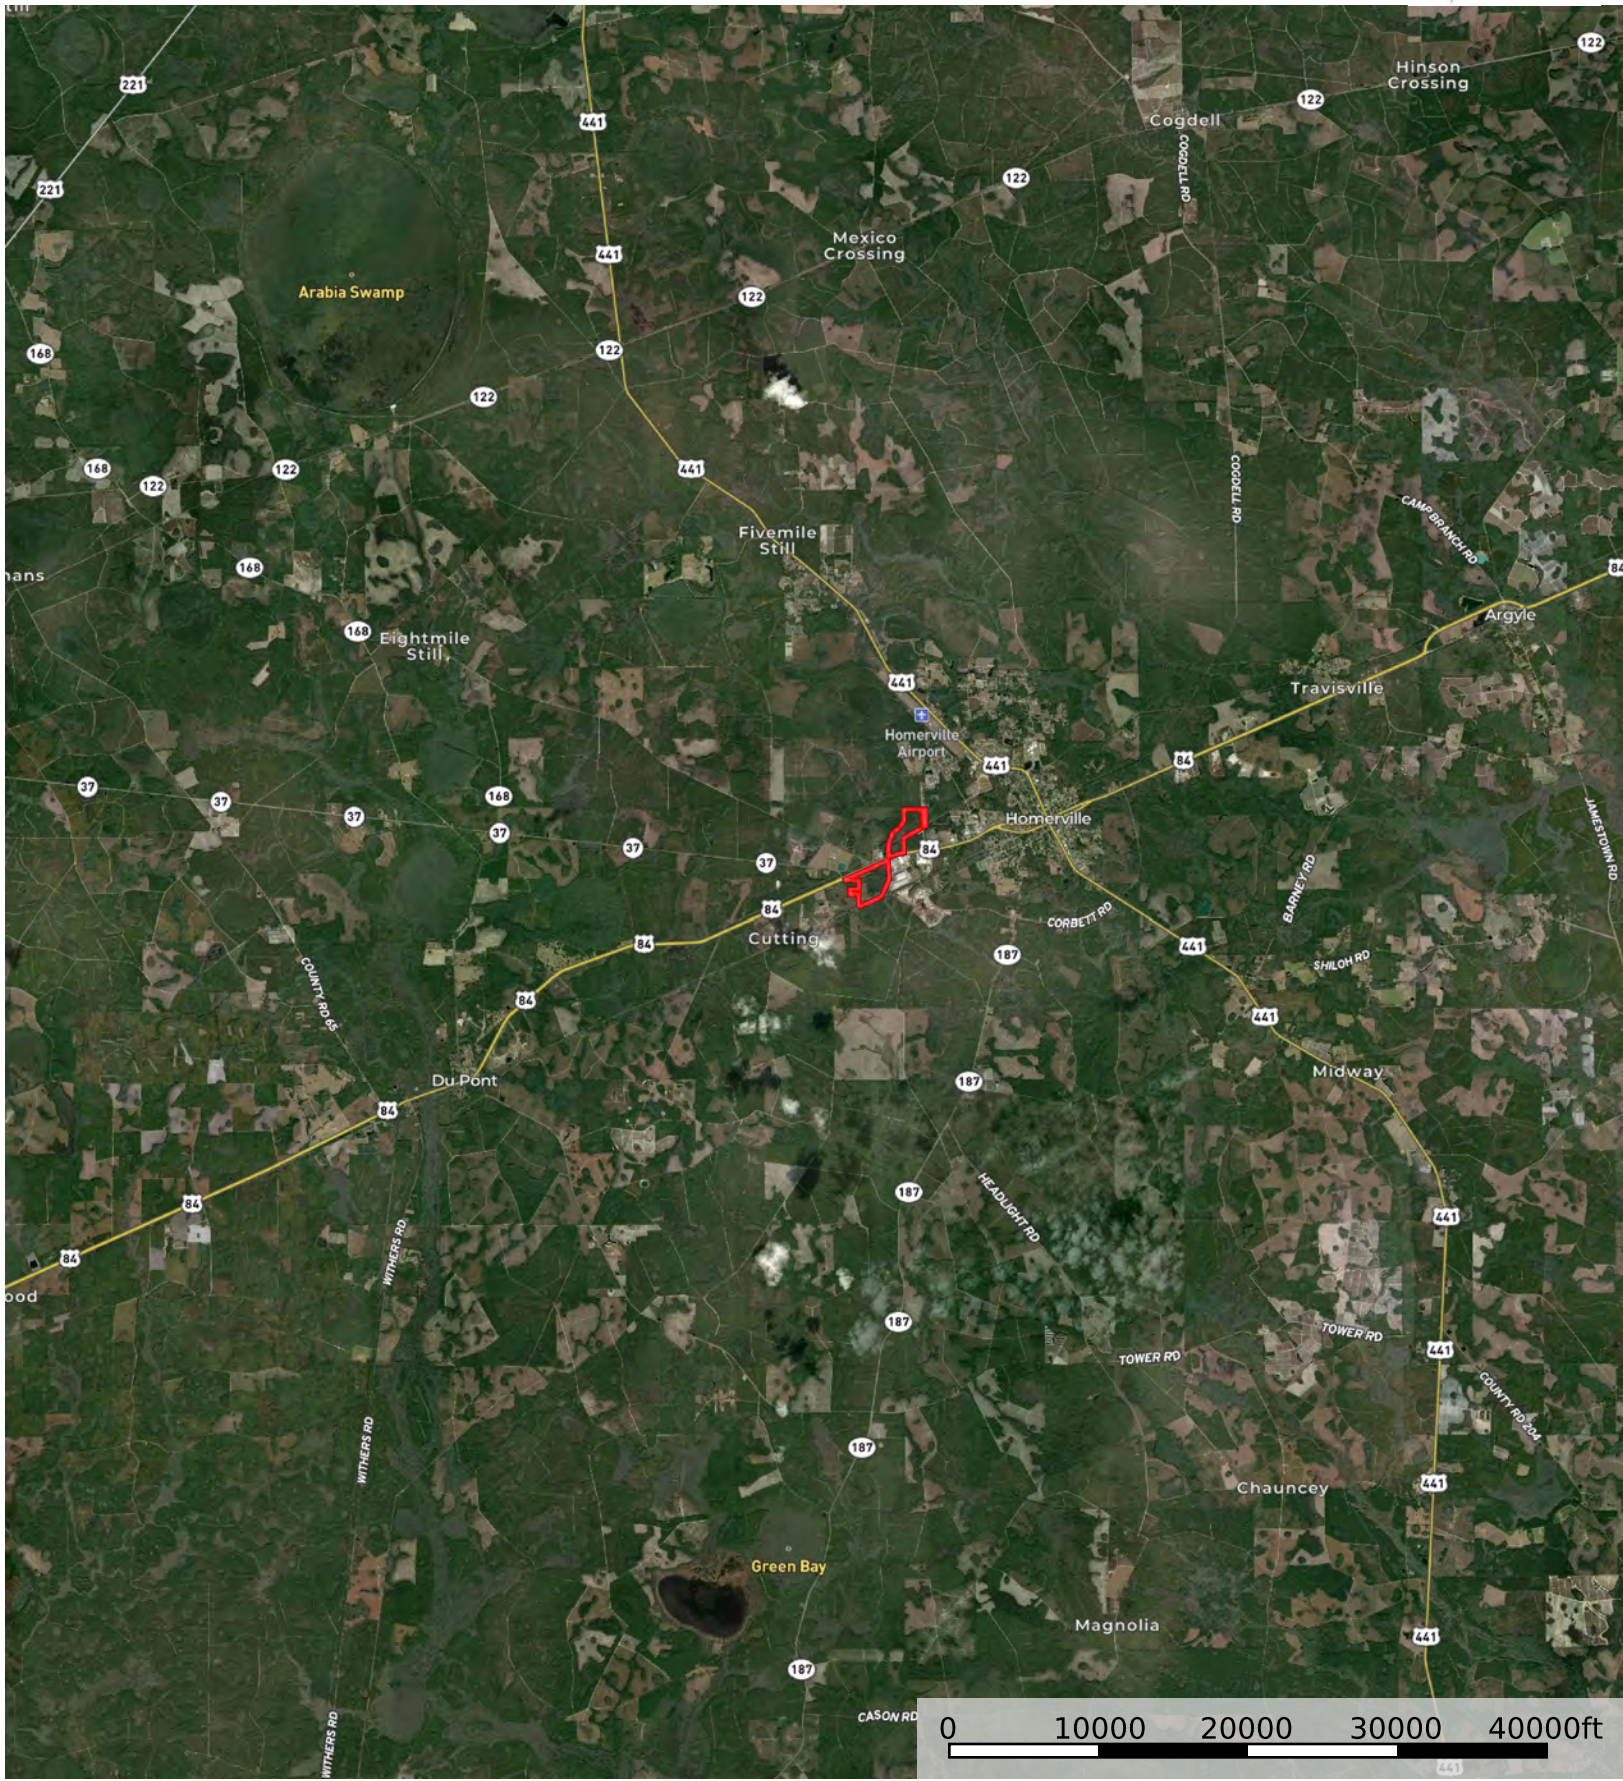

## GA Clinch 205506

05/26/2026

### Georgia: Clinch

**LSS Acres (+/-): 193.8**

No warranty or guaranty, either expressed or implied, concerning the property depicted on this map is made by the seller. The information contained on this map is believed to be accurate, but is being furnished for informational purposes only and is not to be relied on by others and should be verified.

Boundary

# Valdosta Hwy Tract

Clinch County, Georgia, 194 AC +/-

Boundary