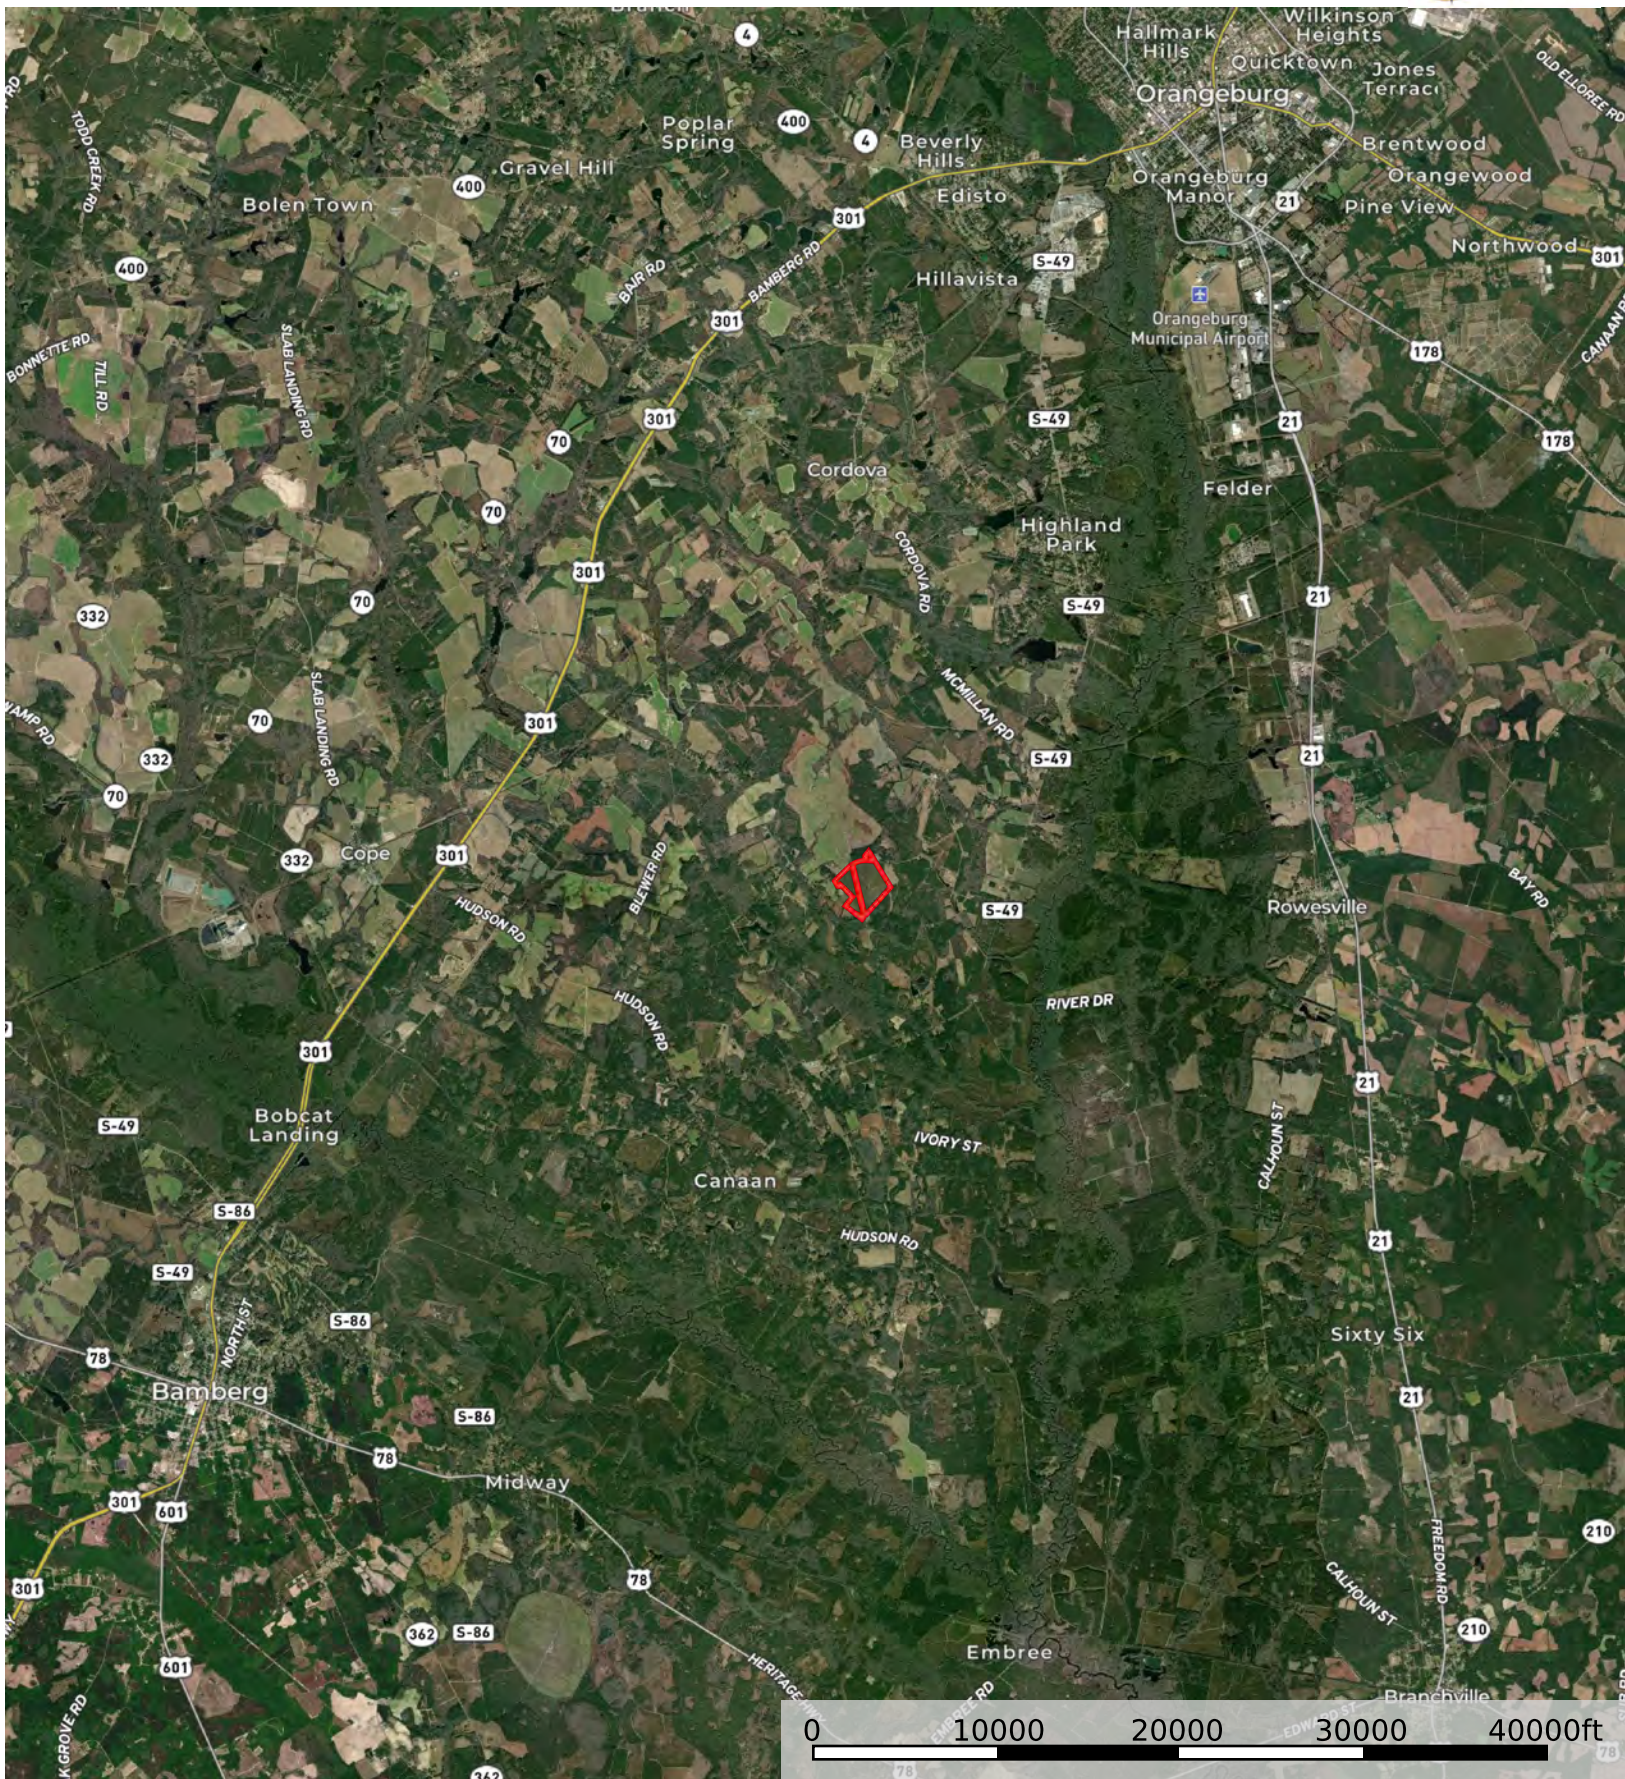

Boundary

# Cordova Road Tract

Orangeburg County, South Carolina, 125 AC +/-

 Boundary