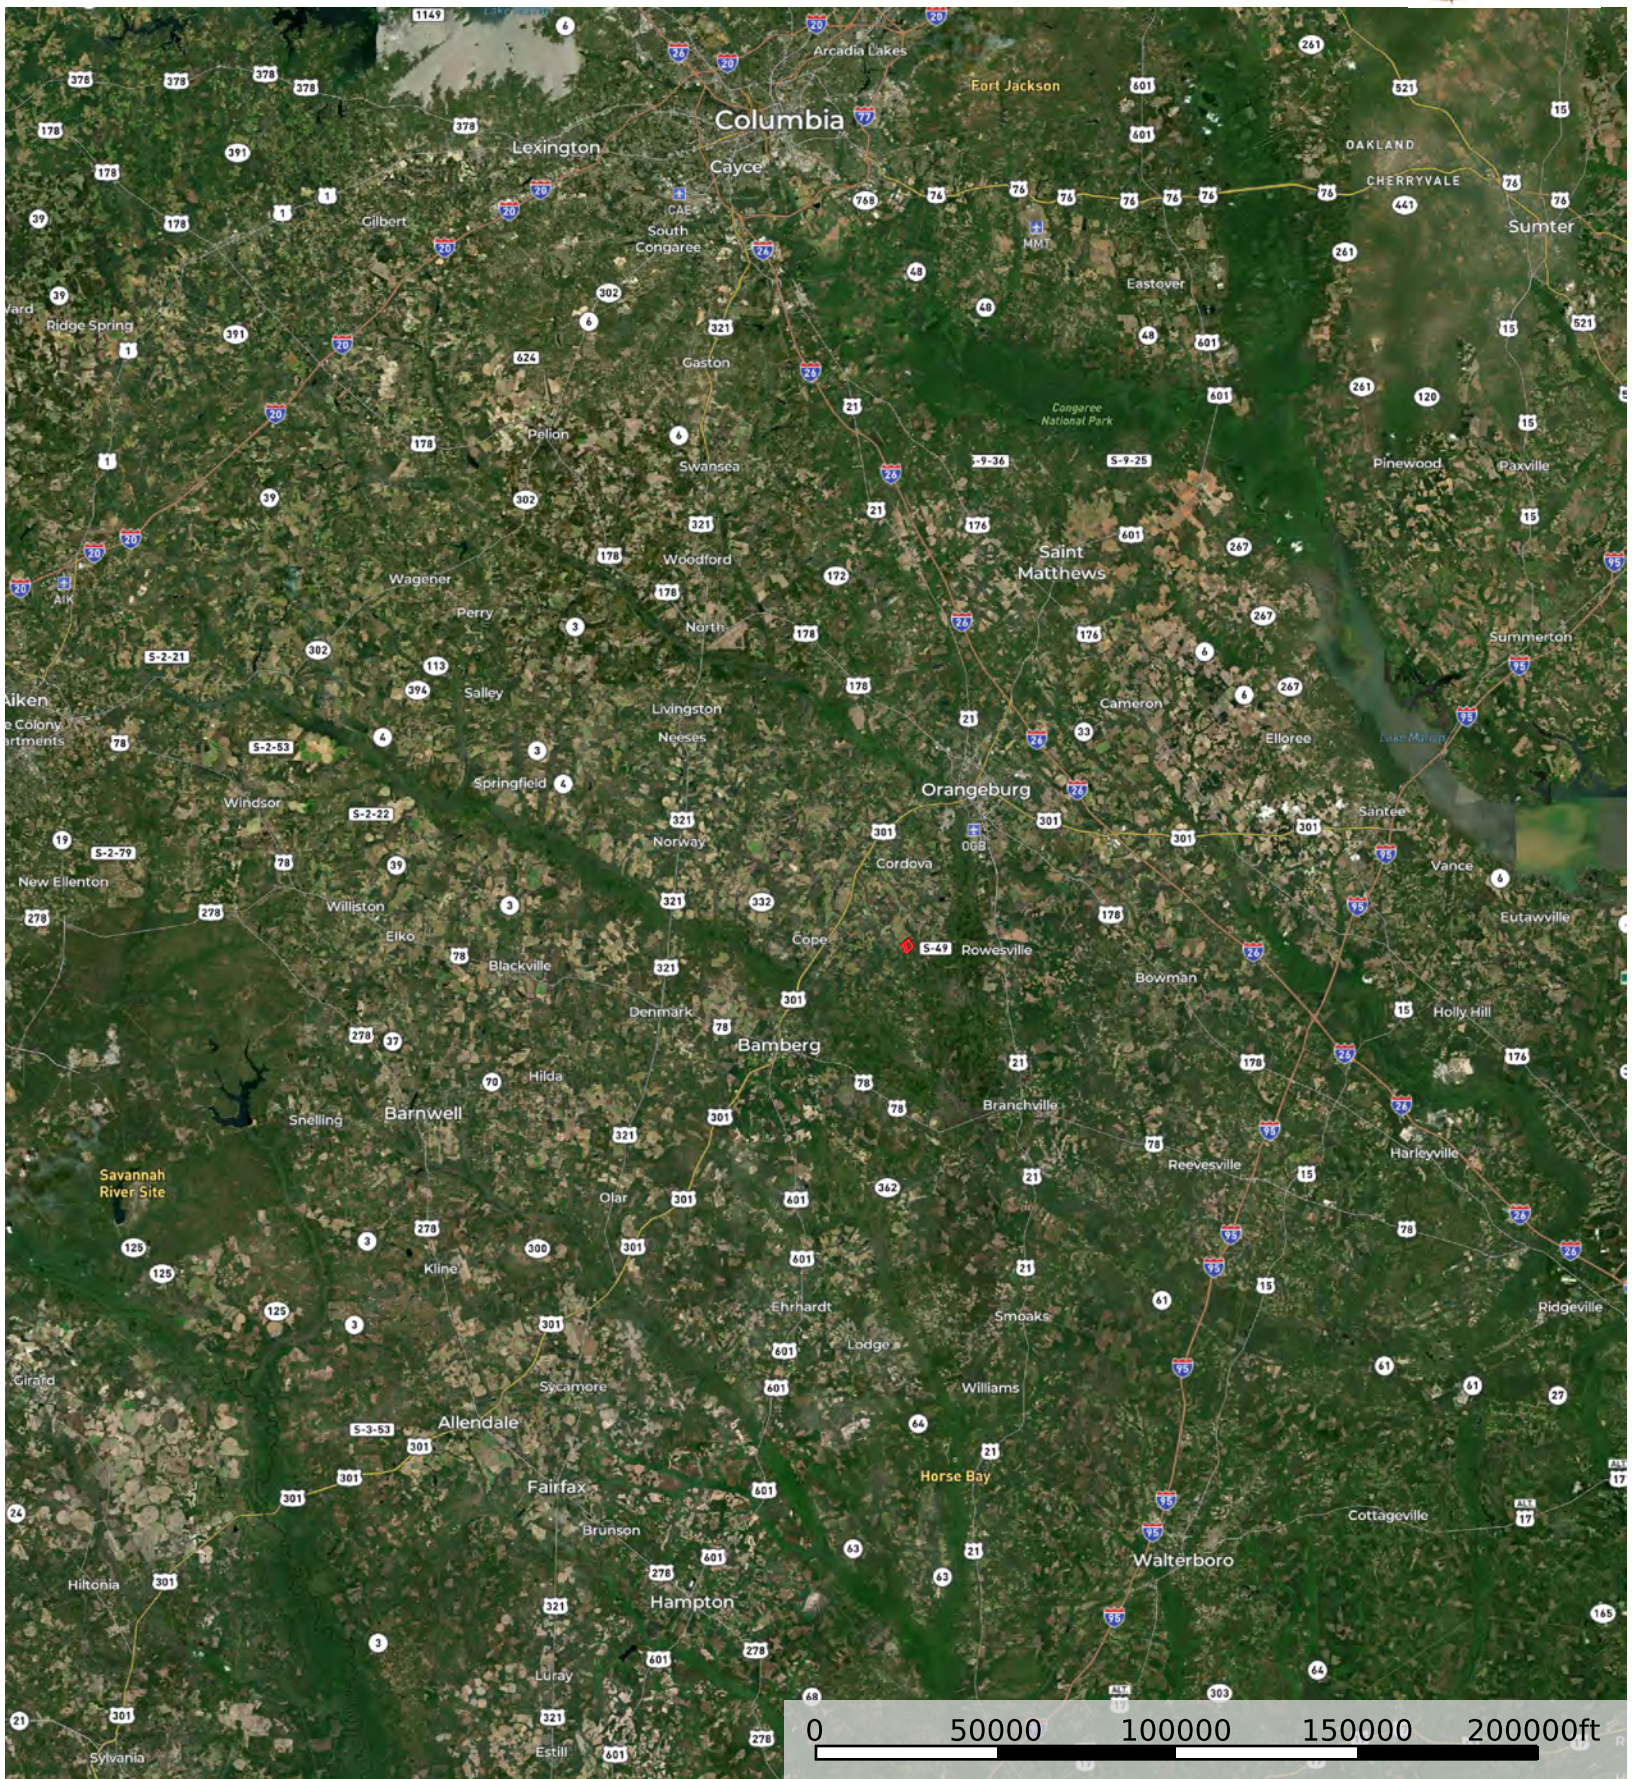

Boundary

# Cordova Road Tract

Orangeburg County, South Carolina, 125 AC +/-

 Boundary