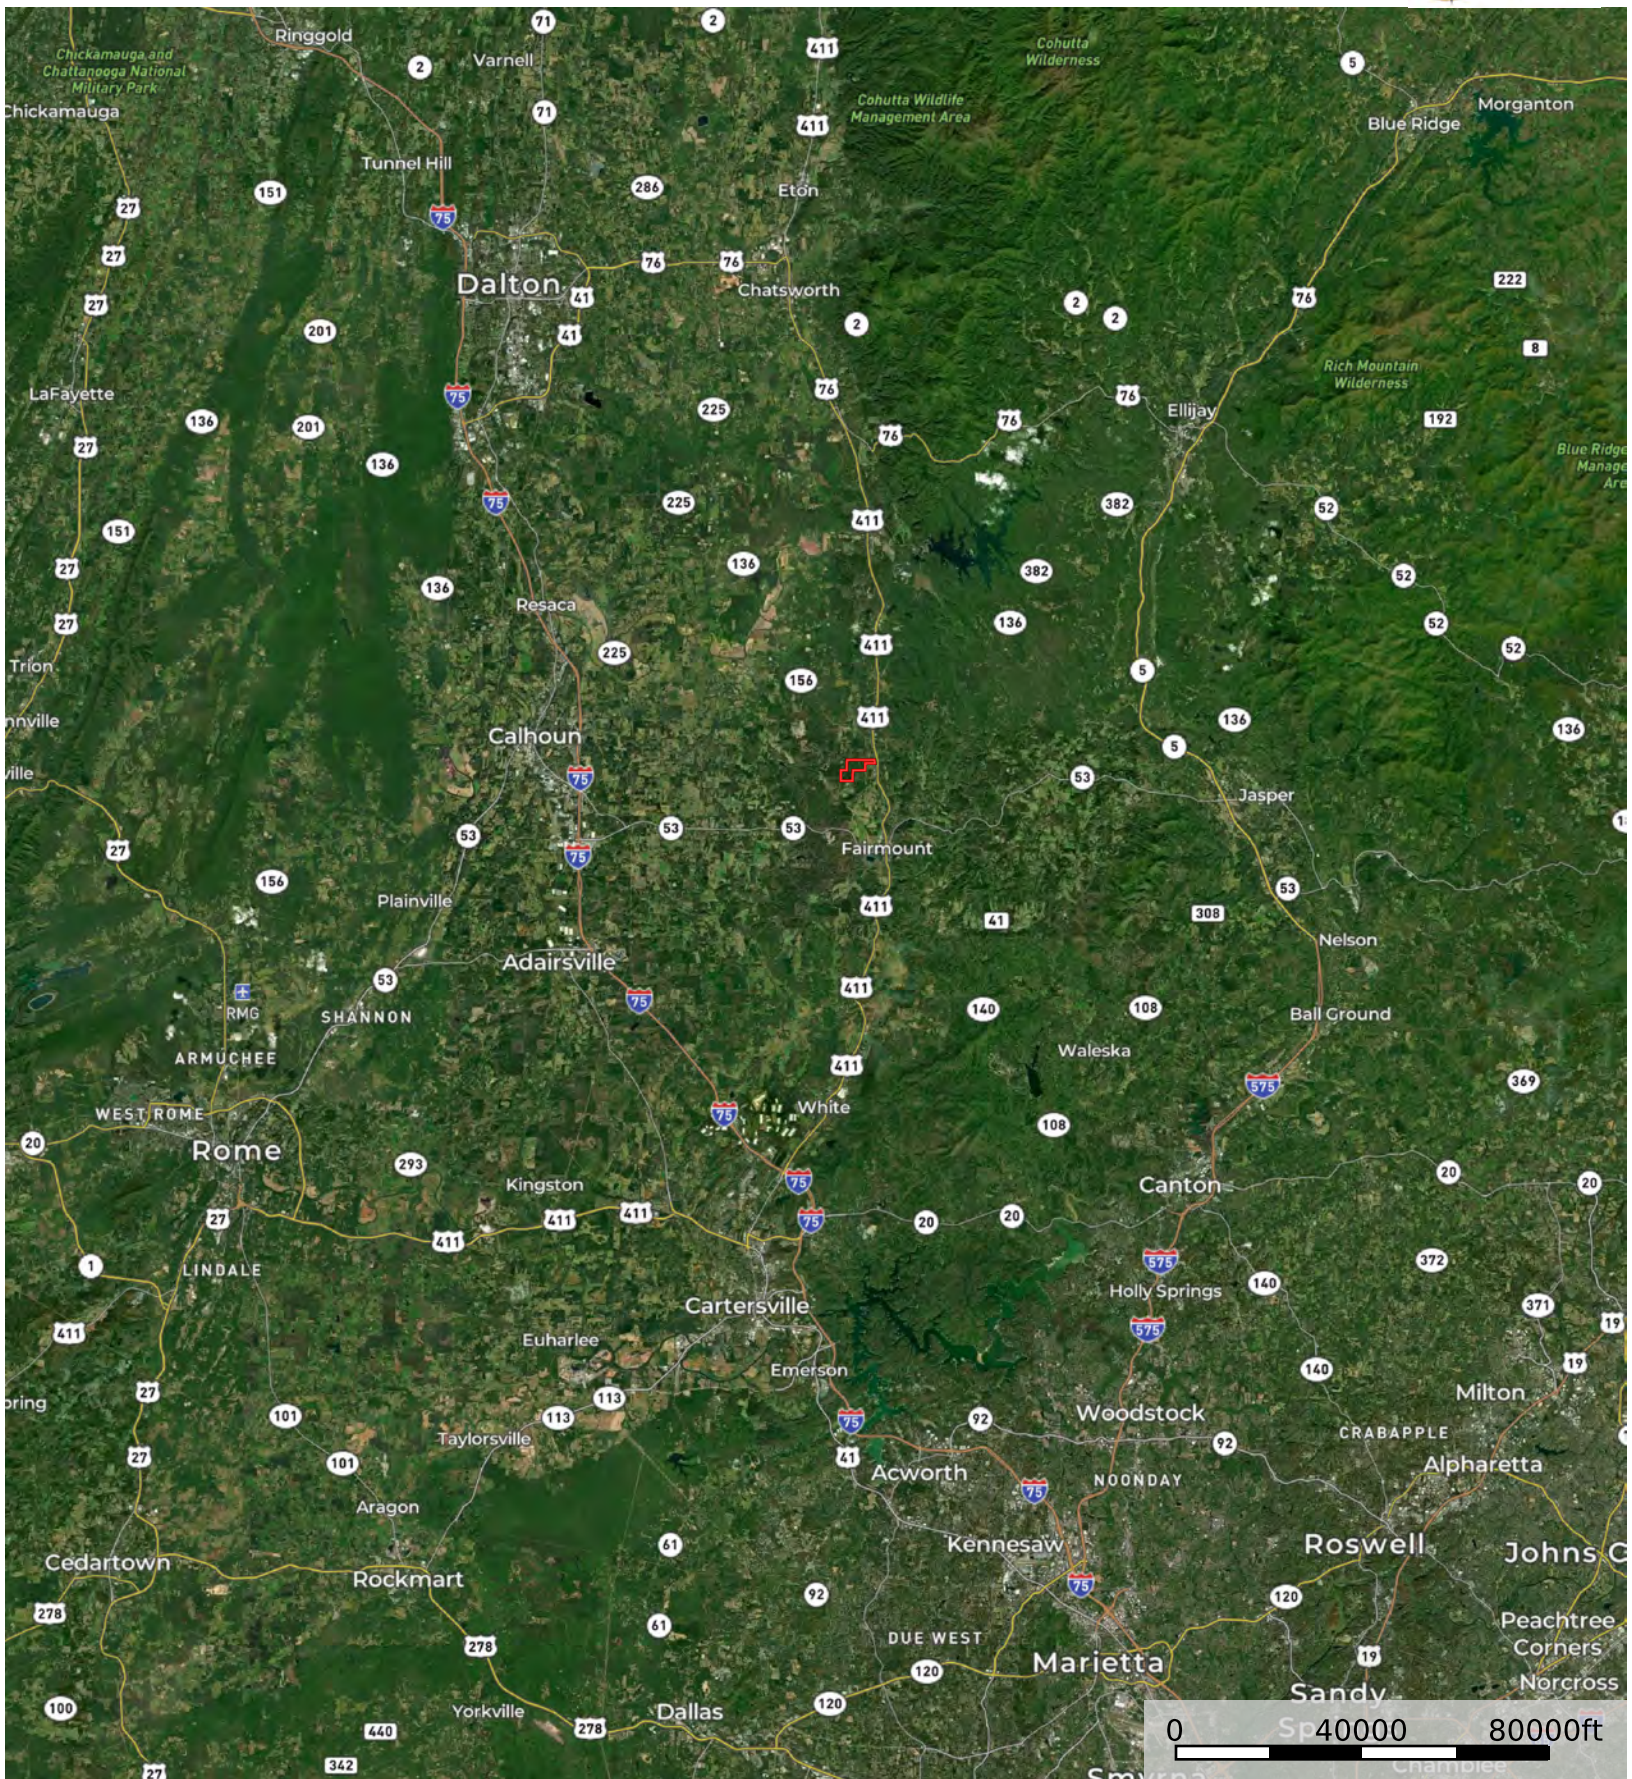

Possum Hollow Tract B

Possum Hollow Tract B

Possum Hollow Tract B

Gordon County, Georgia, +/- 370 AC

 Possum Hollow Tract B