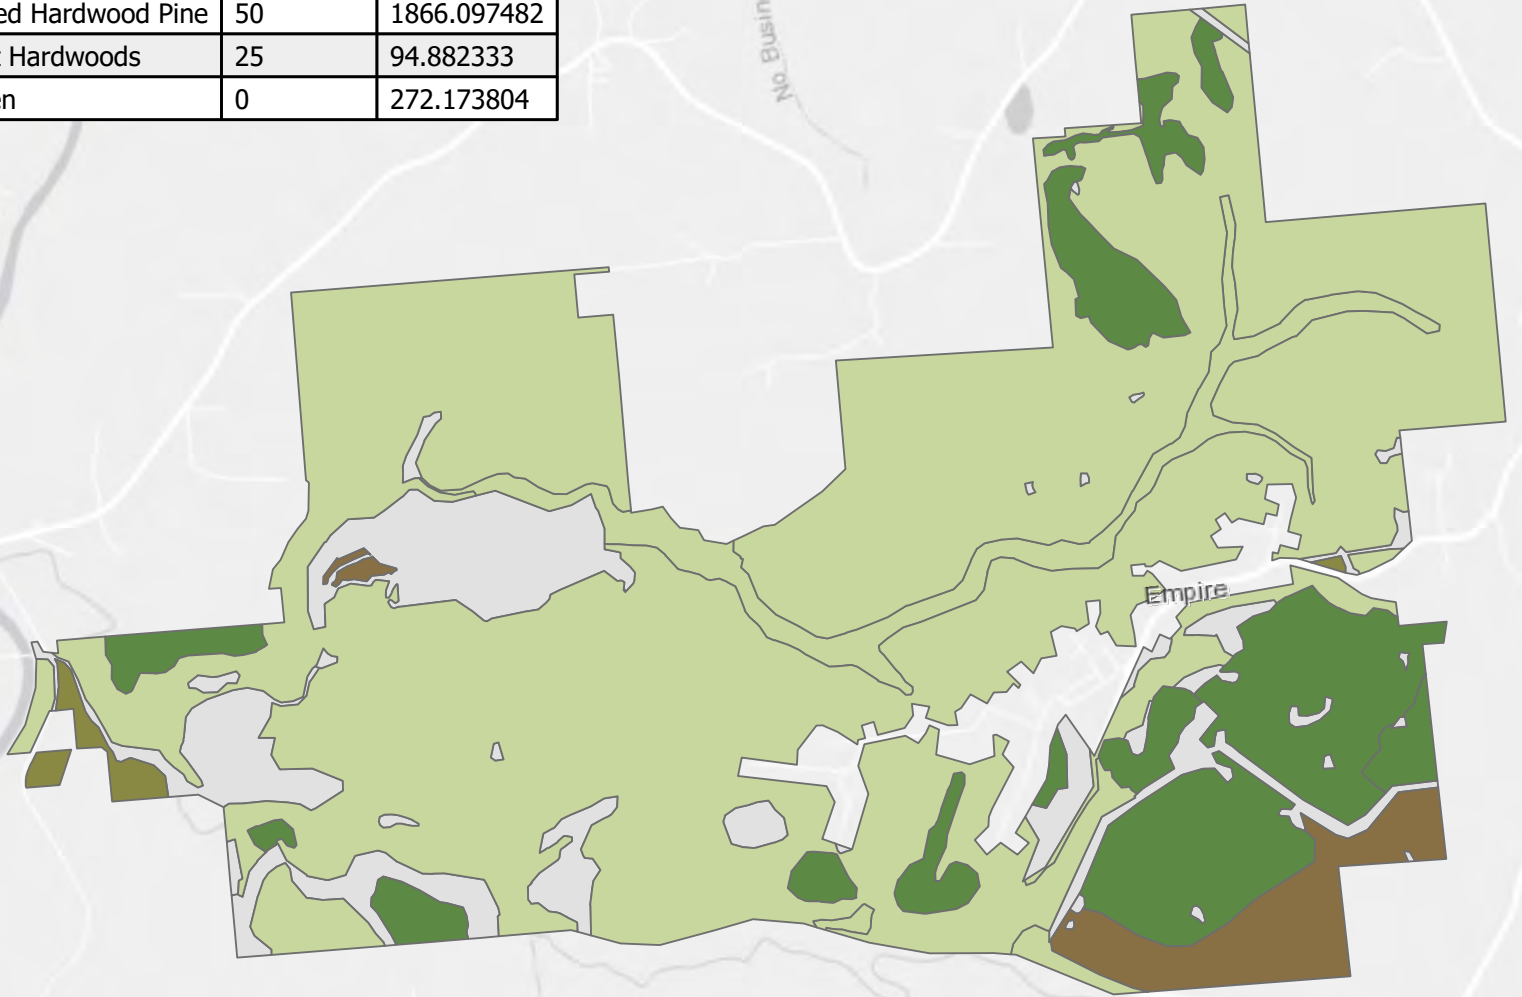

1302 Legacy Timberlands Tract

Walker County, Alabama, 2611 AC +/-

 Boundary  Boundary

1302 Legacy Timberlands Tract

Walker County, Alabama, 2611 AC +/-

1302 Legacy Timberlands Tract

Walker County, Alabama, 2611 AC +/-

Boundary Boundary

Legacy Timberlands Tract

Walker County, AL +/- 2611 acres

DomSpecies	StandAge	SUM_Acres
Hard Hardwoods	50	18.329282
Loblolly Pine	25	359.828156
Mixed Hardwood Pine	50	1866.097482
Soft Hardwoods	25	94.882333
Open	0	272.173804

Legend

DomSpecies,StandAge

- Open
- Loblolly Pine,25
- Hard Hardwoods,50
- Soft Hardwoods,25
- Mixed Hardwood Pine

0 0.28 0.55 1.1 Miles