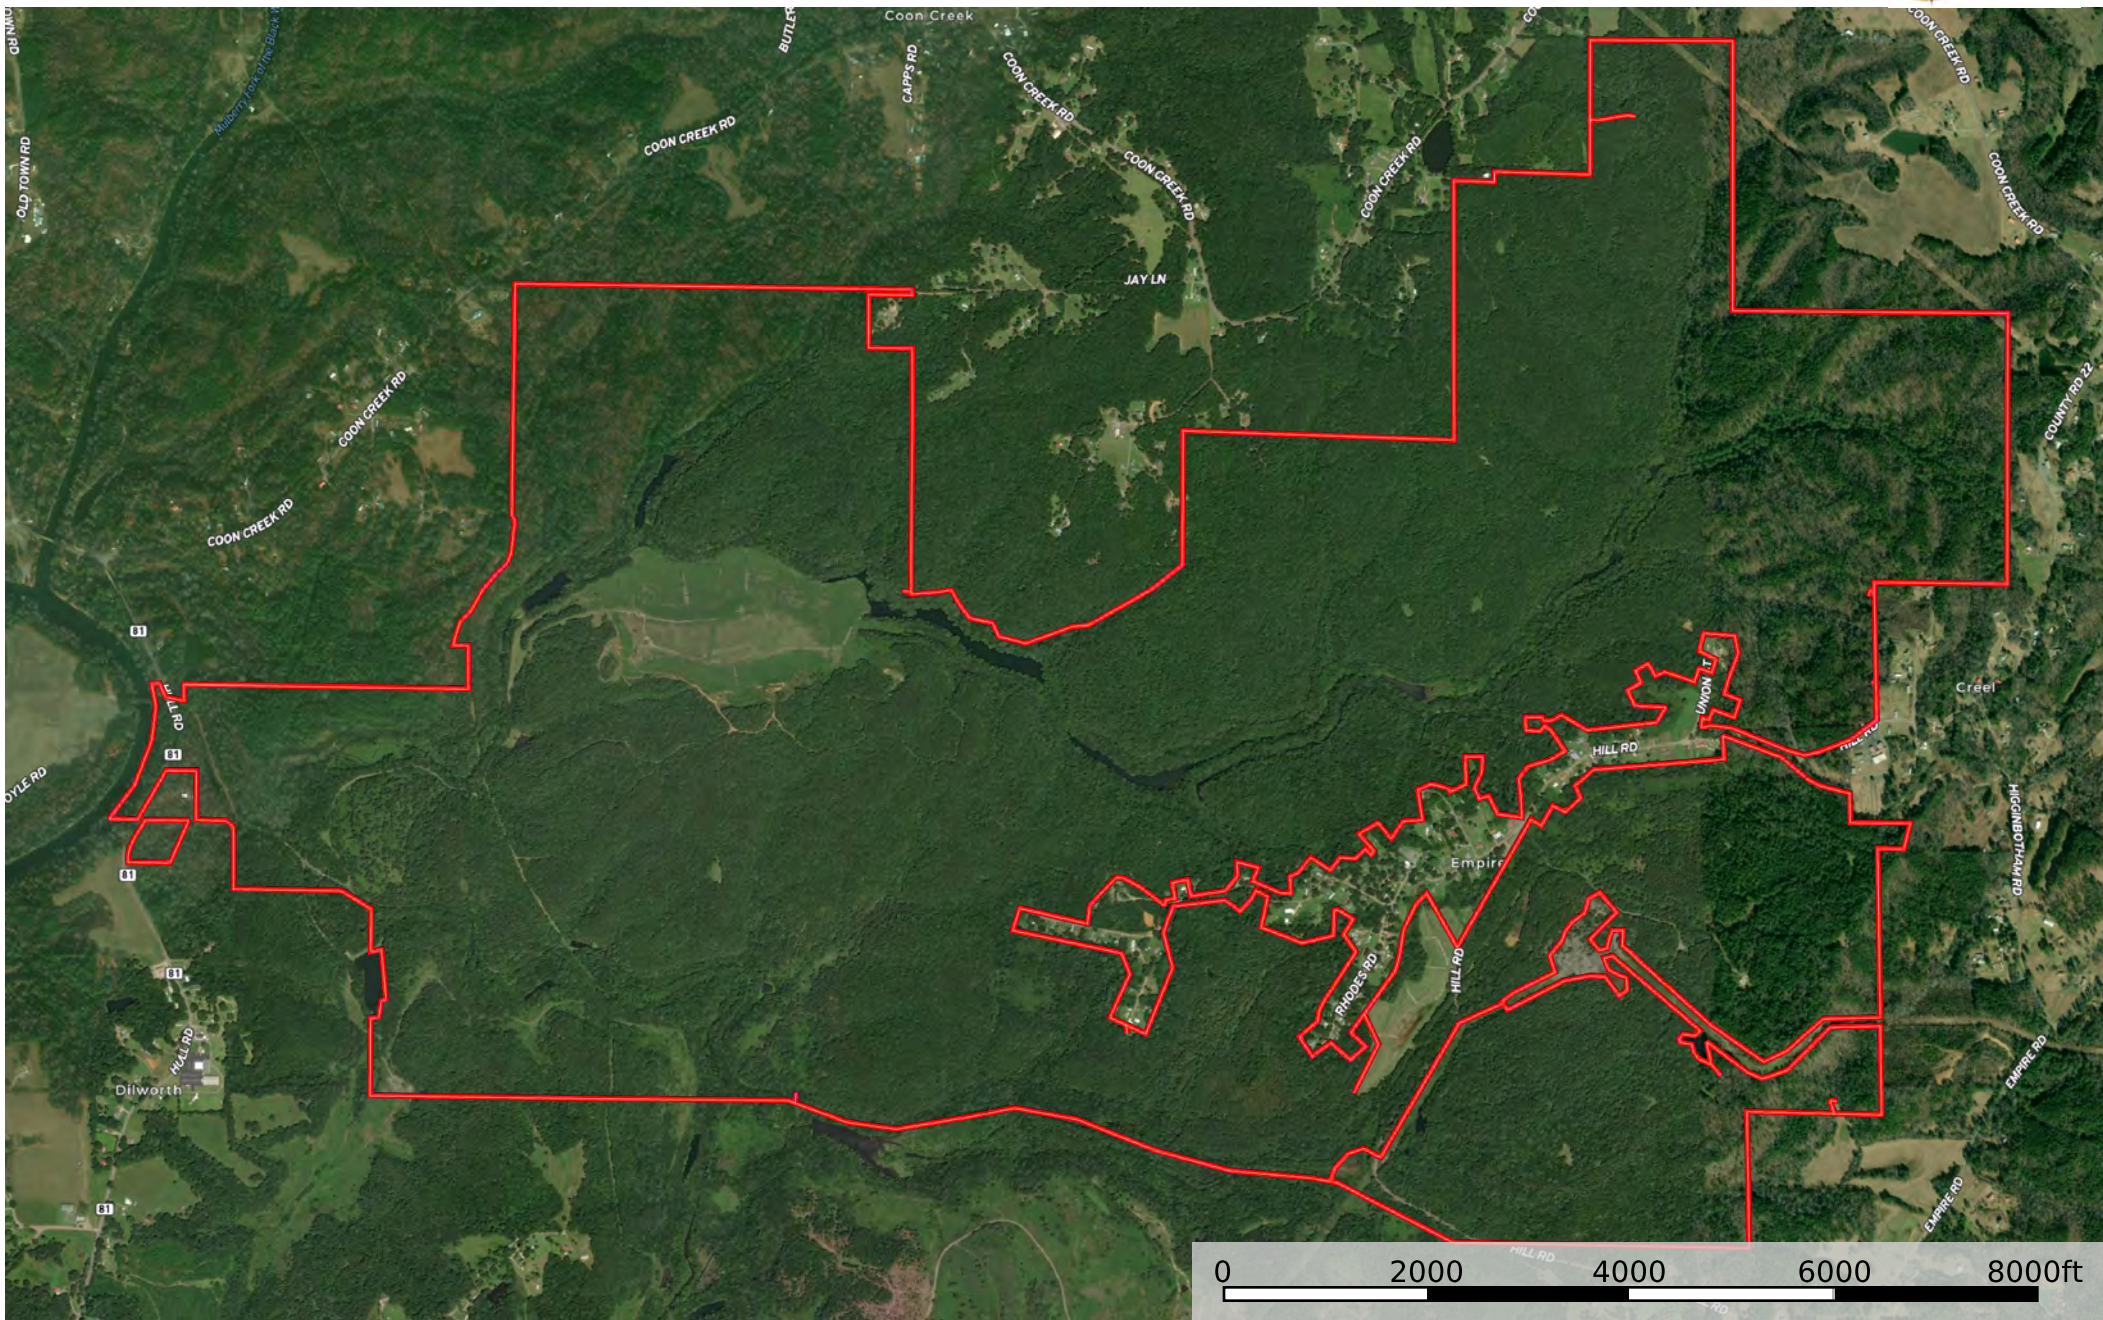

1302 Legacy Timberlands Tract

Walker County, Alabama, 2611 AC +/-

 Boundary  Boundary

1302 Legacy Timberlands Tract

Walker County, Alabama, 2611 AC +/-

1302 Legacy Timberlands Tract

Walker County, Alabama, 2611 AC +/-

Boundary Boundary

Legacy Timberlands Tract

Walker County, AL +/- 2611 acres

DomSpecies	StandAge	SUM_Acres
Hard Hardwoods	50	18.329282
Loblolly Pine	25	359.828156
Mixed Hardwood Pine	50	1866.097482
Soft Hardwoods	25	94.882333
Open	0	272.173804

Legend

DomSpecies,StandAge

- Open
- Loblolly Pine,25
- Hard Hardwoods,50
- Soft Hardwoods,25
- Mixed Hardwood Pine

0 0.28 0.55 1.1 Miles