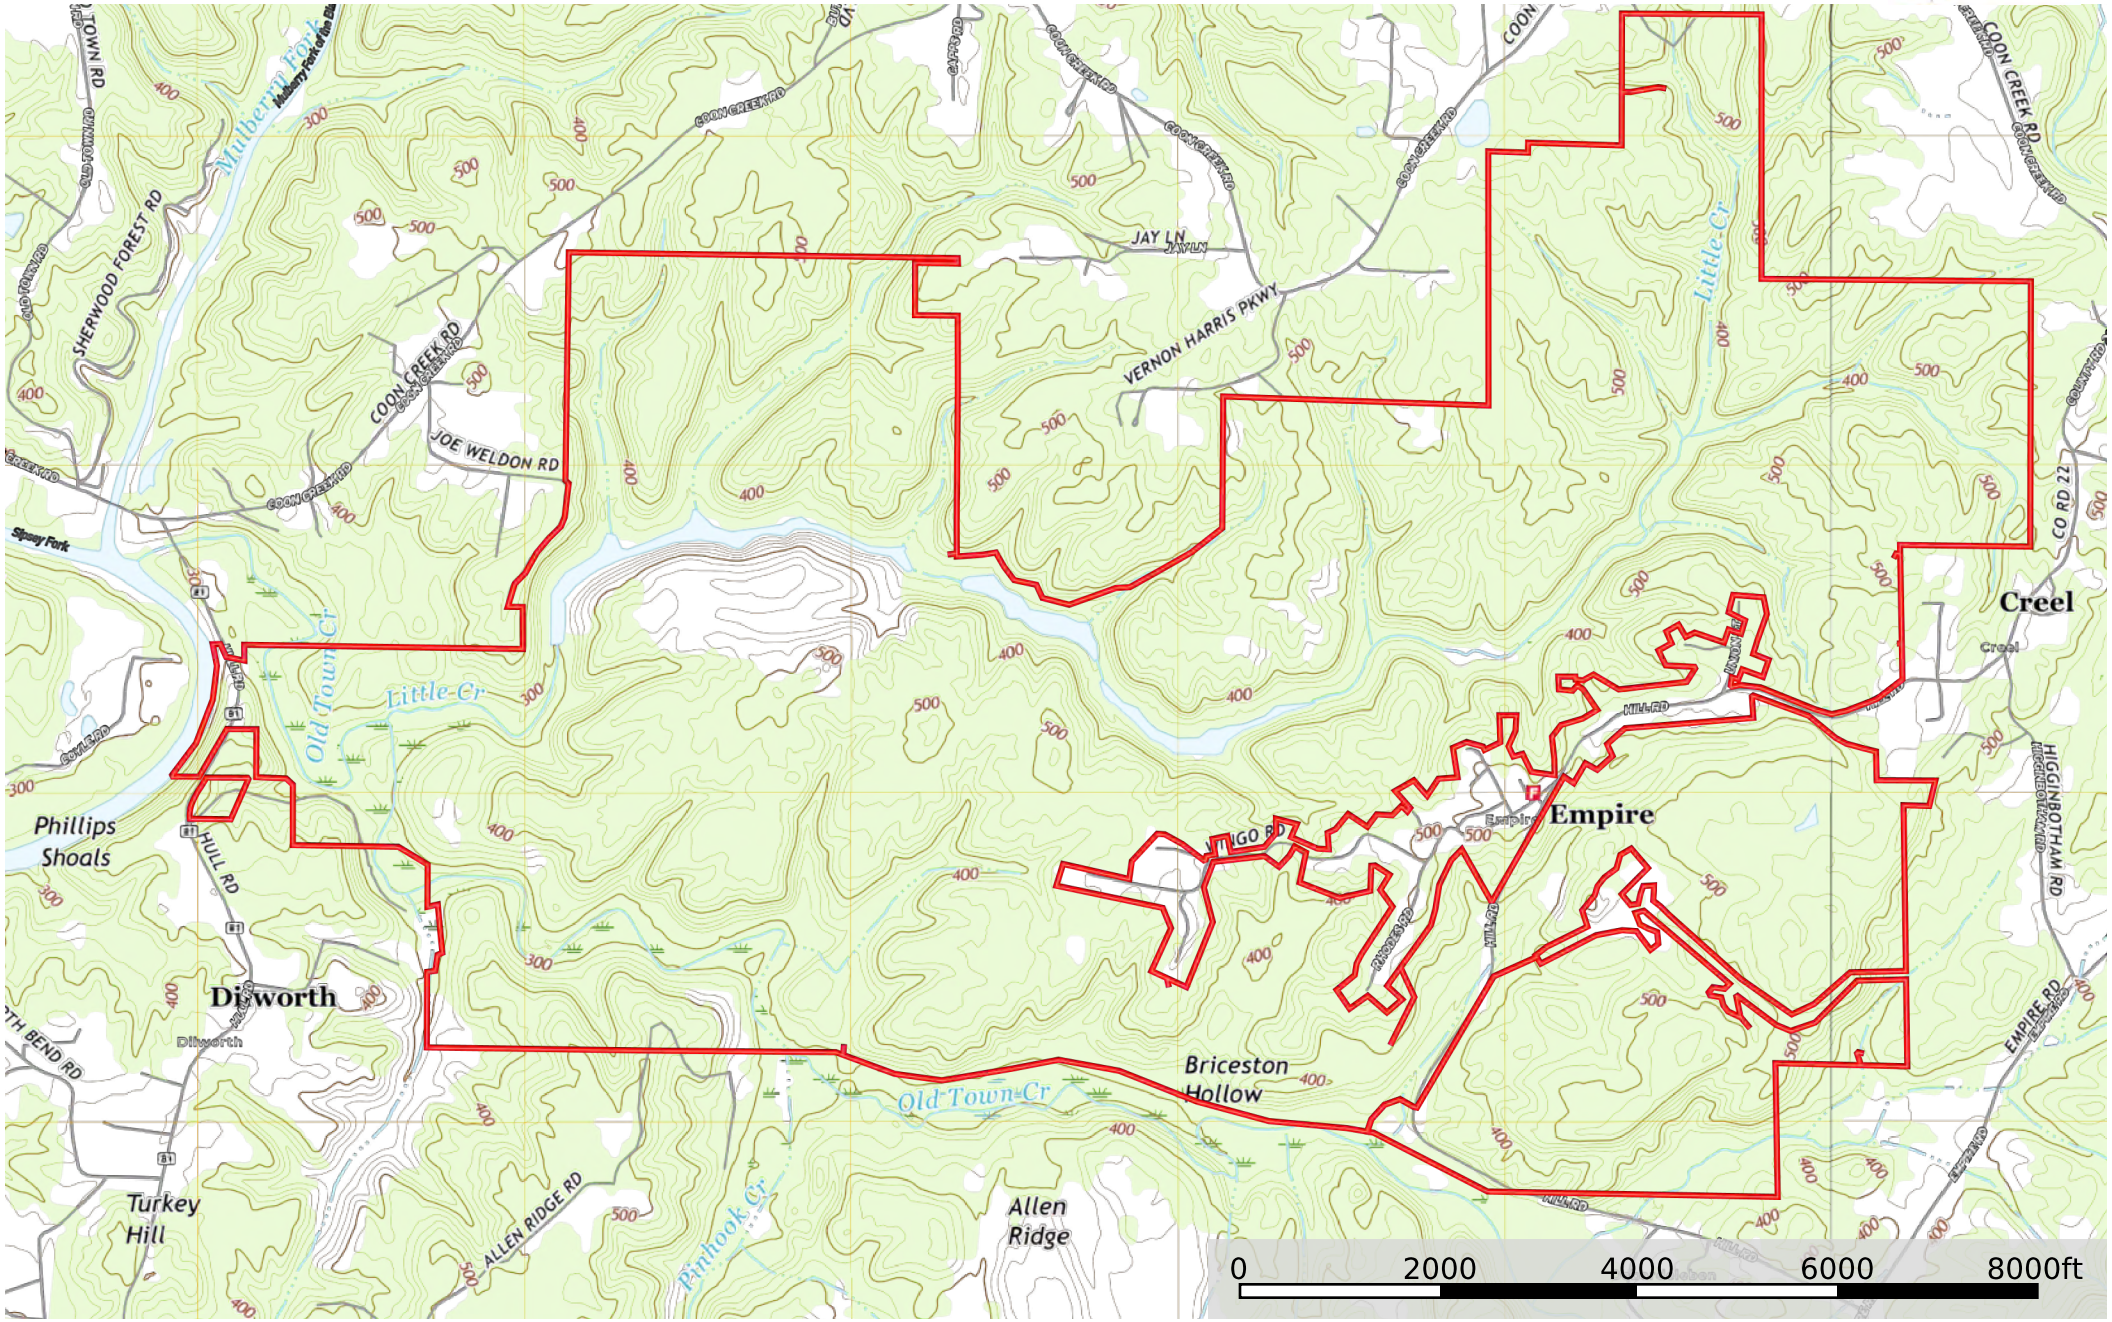

1302 Legacy Timberlands Tract

Walker County, Alabama, 2611 AC +/-

 Boundary  Boundary

1302 Legacy Timberlands Tract

Walker County, Alabama, 2611 AC +/-

1302 Legacy Timberlands Tract

Walker County, Alabama, 2611 AC +/-

Boundary Boundary

Legacy Timberlands Tract

Walker County, AL +/- 2611 acres

DomSpecies	StandAge	SUM_Acres
Hard Hardwoods	50	18.329282
Loblolly Pine	25	359.828156
Mixed Hardwood Pine	50	1866.097482
Soft Hardwoods	25	94.882333
Open	0	272.173804

Legend

DomSpecies,StandAge

- Open
- Loblolly Pine,25
- Hard Hardwoods,50
- Soft Hardwoods,25
- Mixed Hardwood Pine

0 0.28 0.55 1.1 Miles