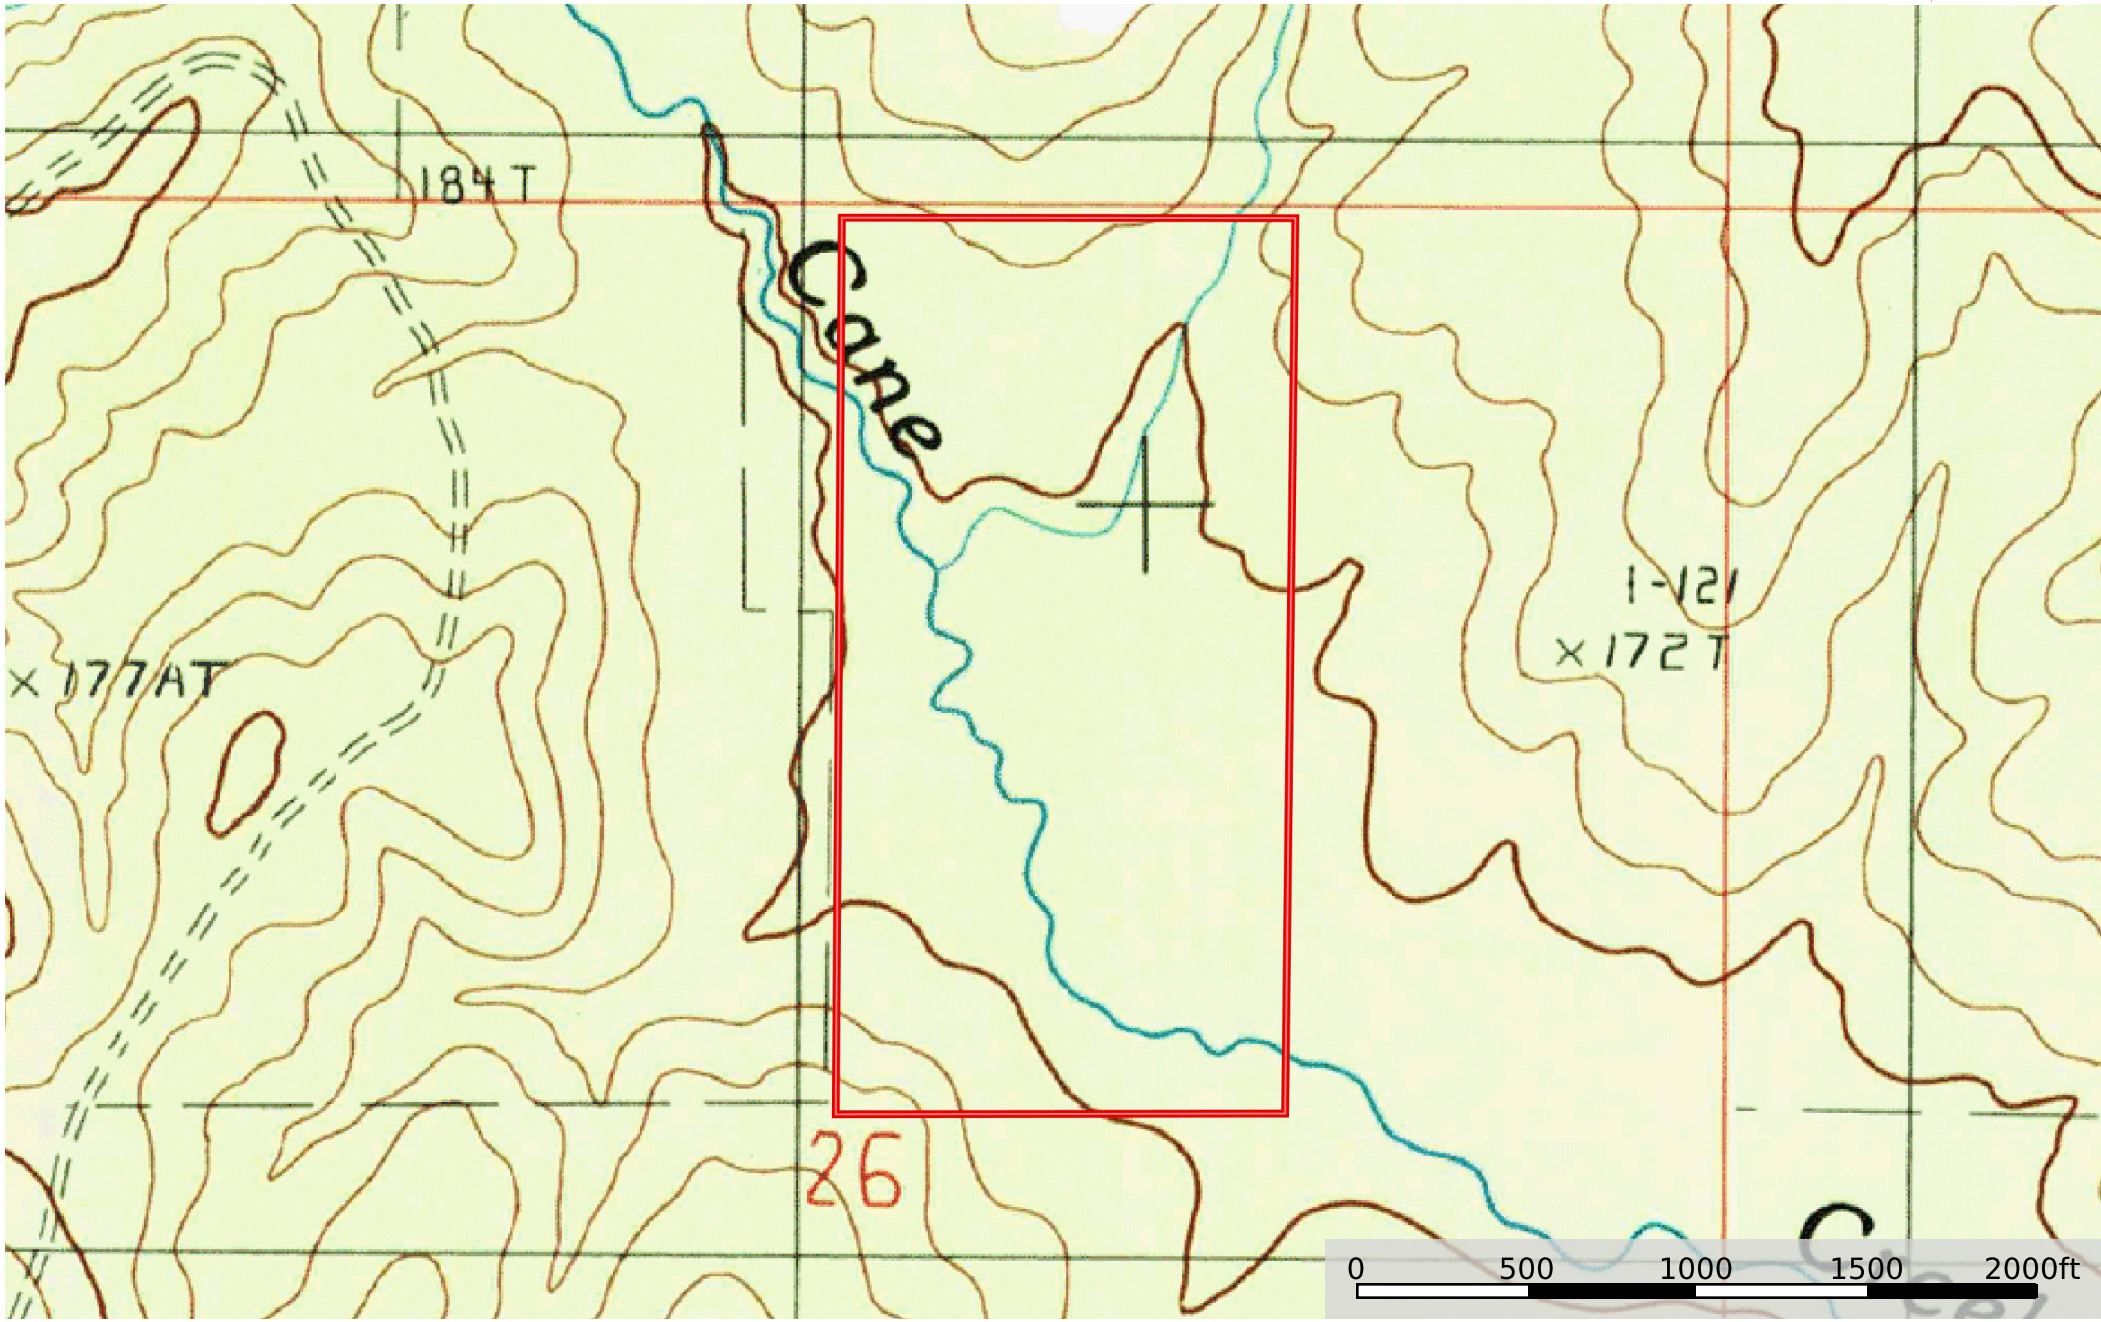

Google

0 500 1000 1500 2000ft
Imagery ©2025 Airbus, Maxar Technologies

 Boundary

Boundary

Big Cane Creek Tract

Union Parish, Louisiana, 80.2 AC +/-

Boundary