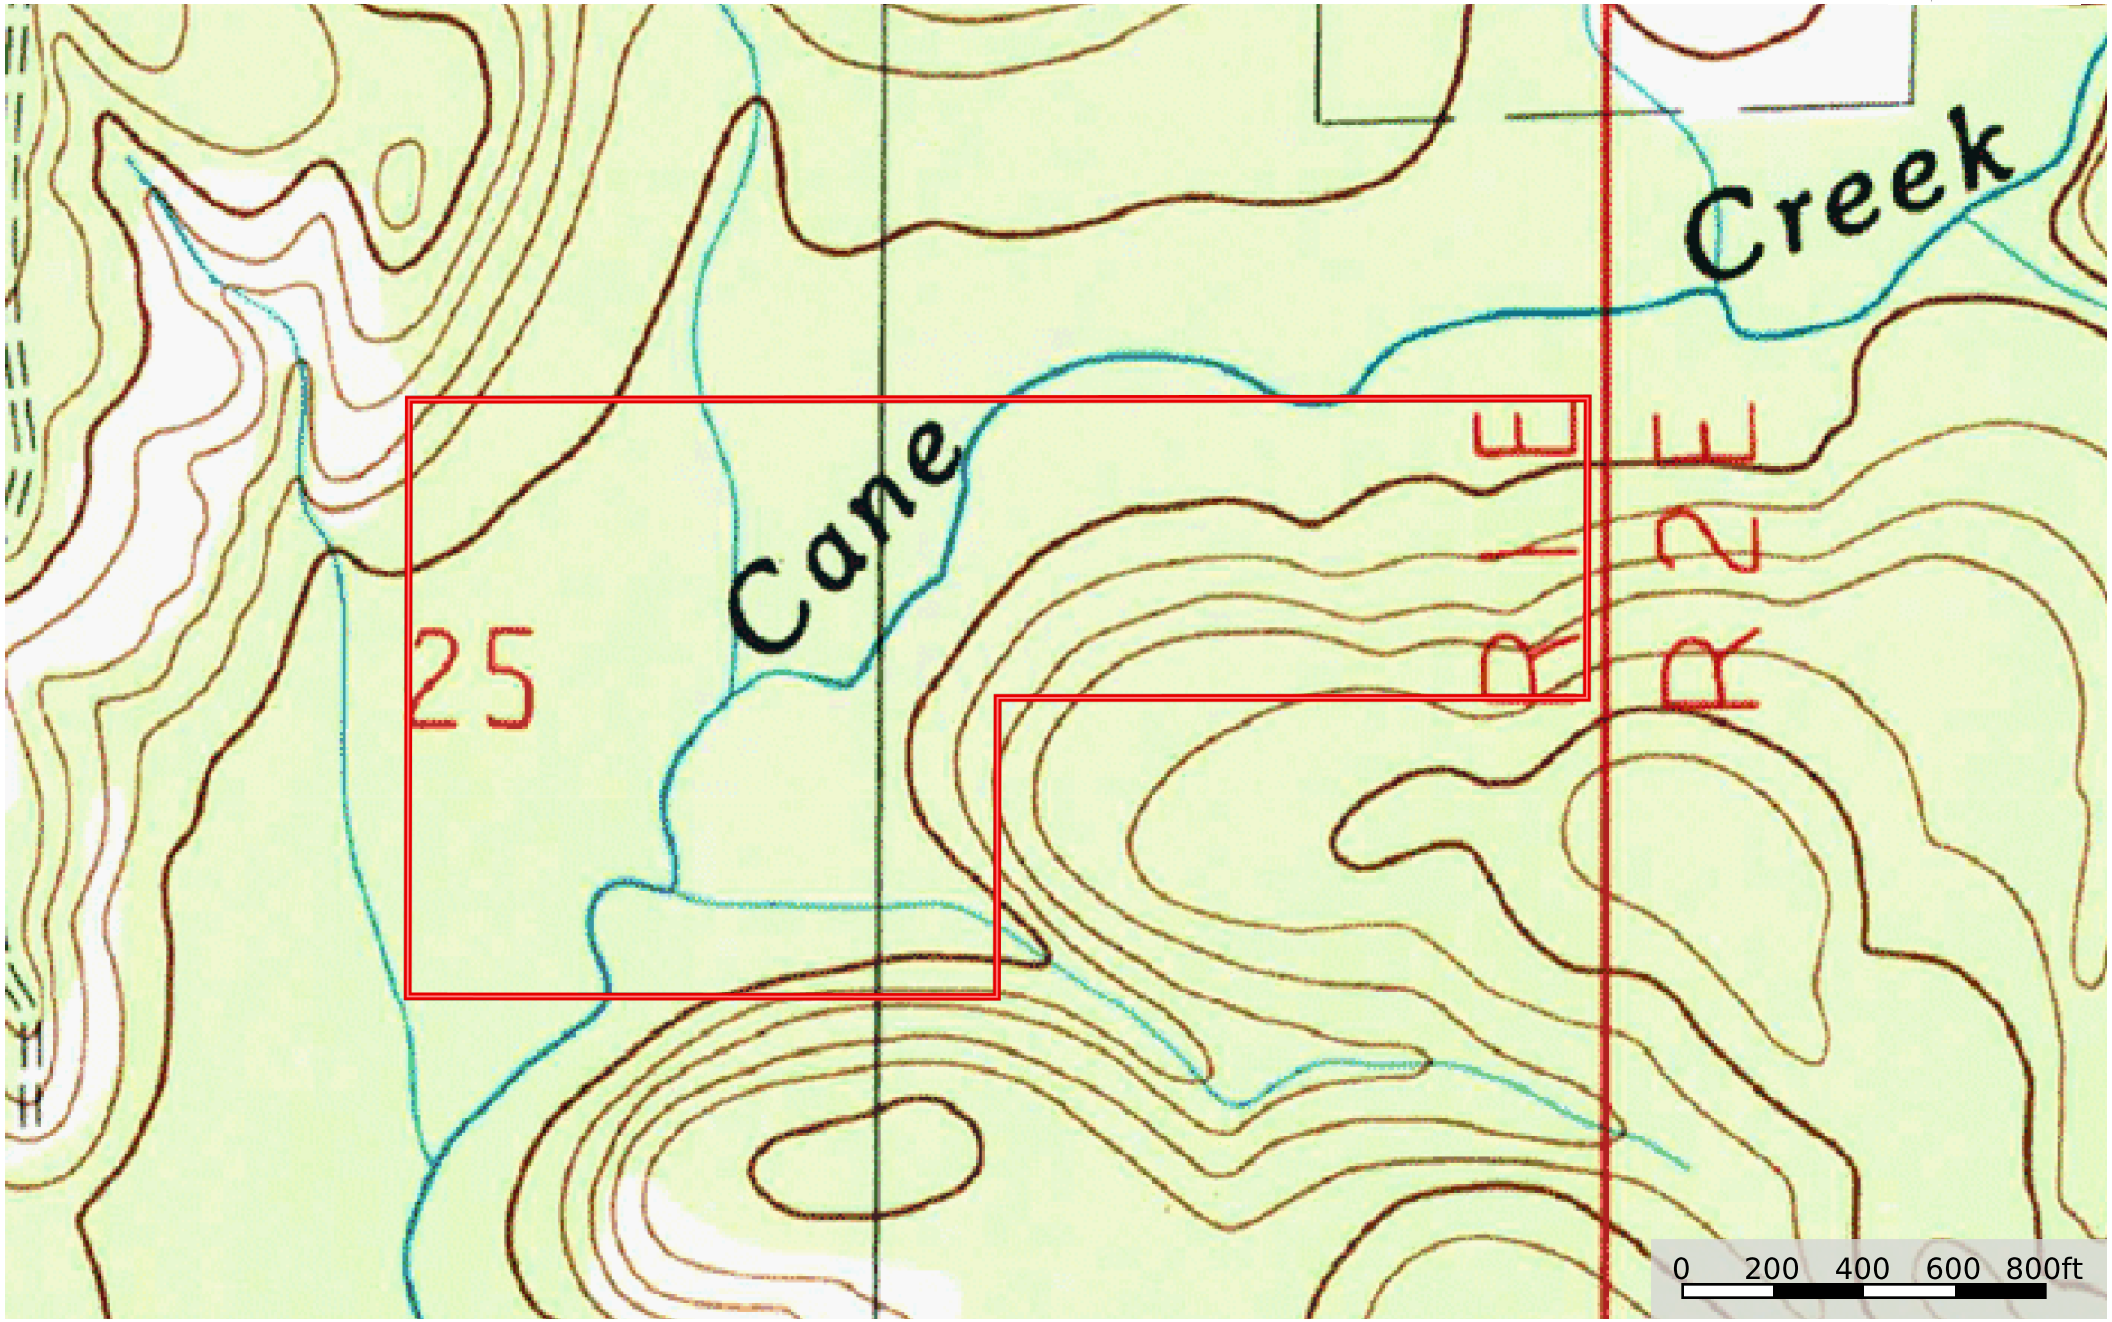

Google

Boundary

Boundary

# Quigley Big Cane Creek Tract

Union Parish, Louisiana, 58.7 AC +/-

 Boundary