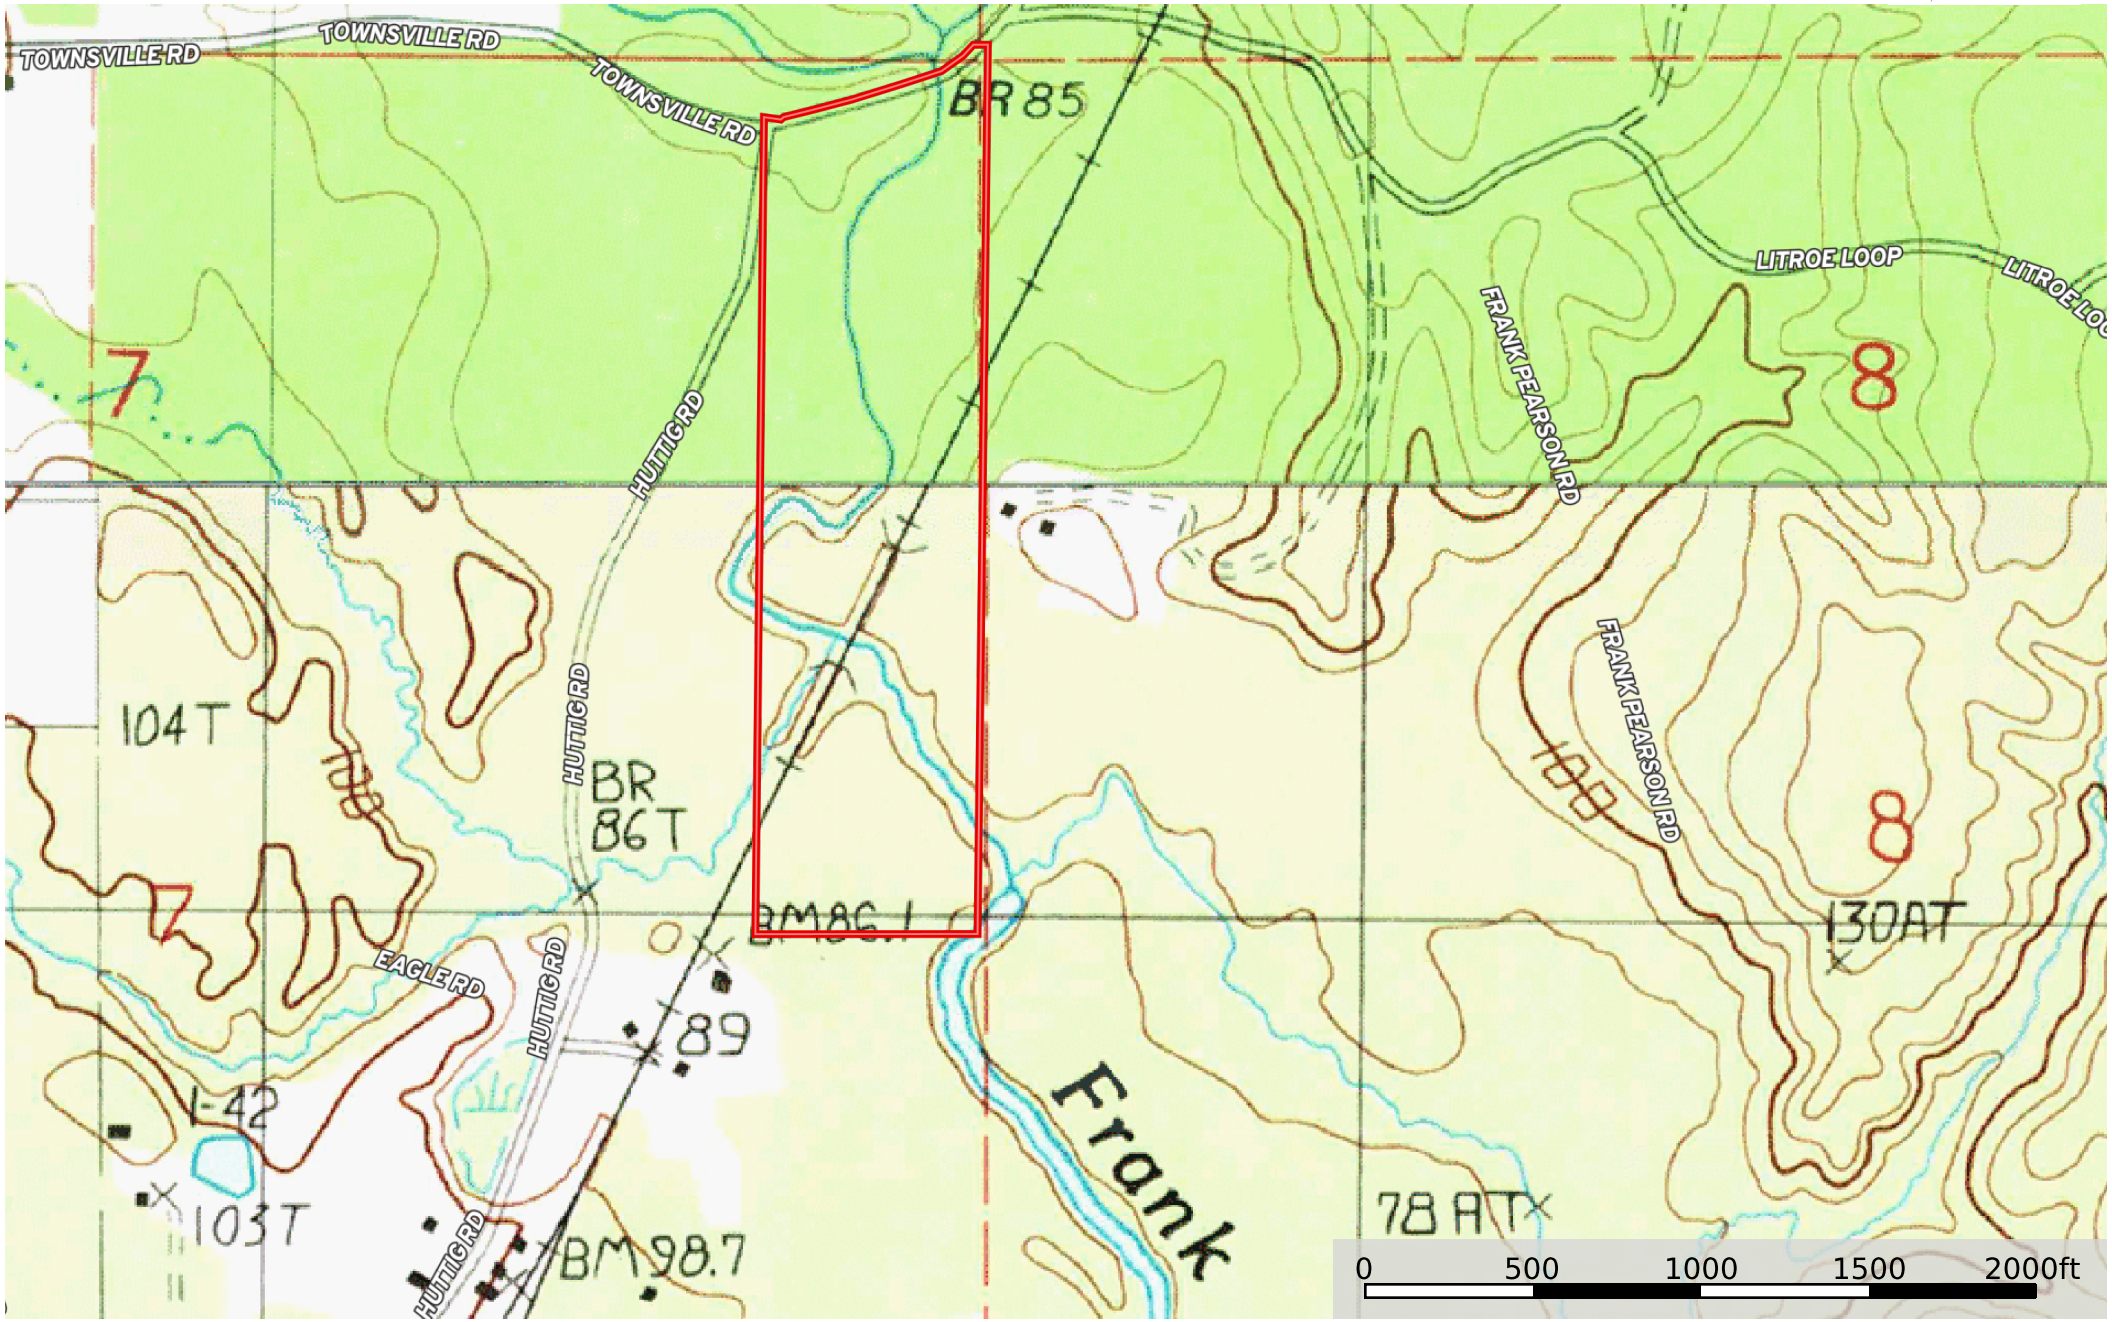

Google

Imagery ©2021  
0 200 400 600 800ft

Boundary

Boundary

# Frank Lapere Creek Tract 1

Union Parish, Louisiana, 38.2 AC +/-

 Boundary