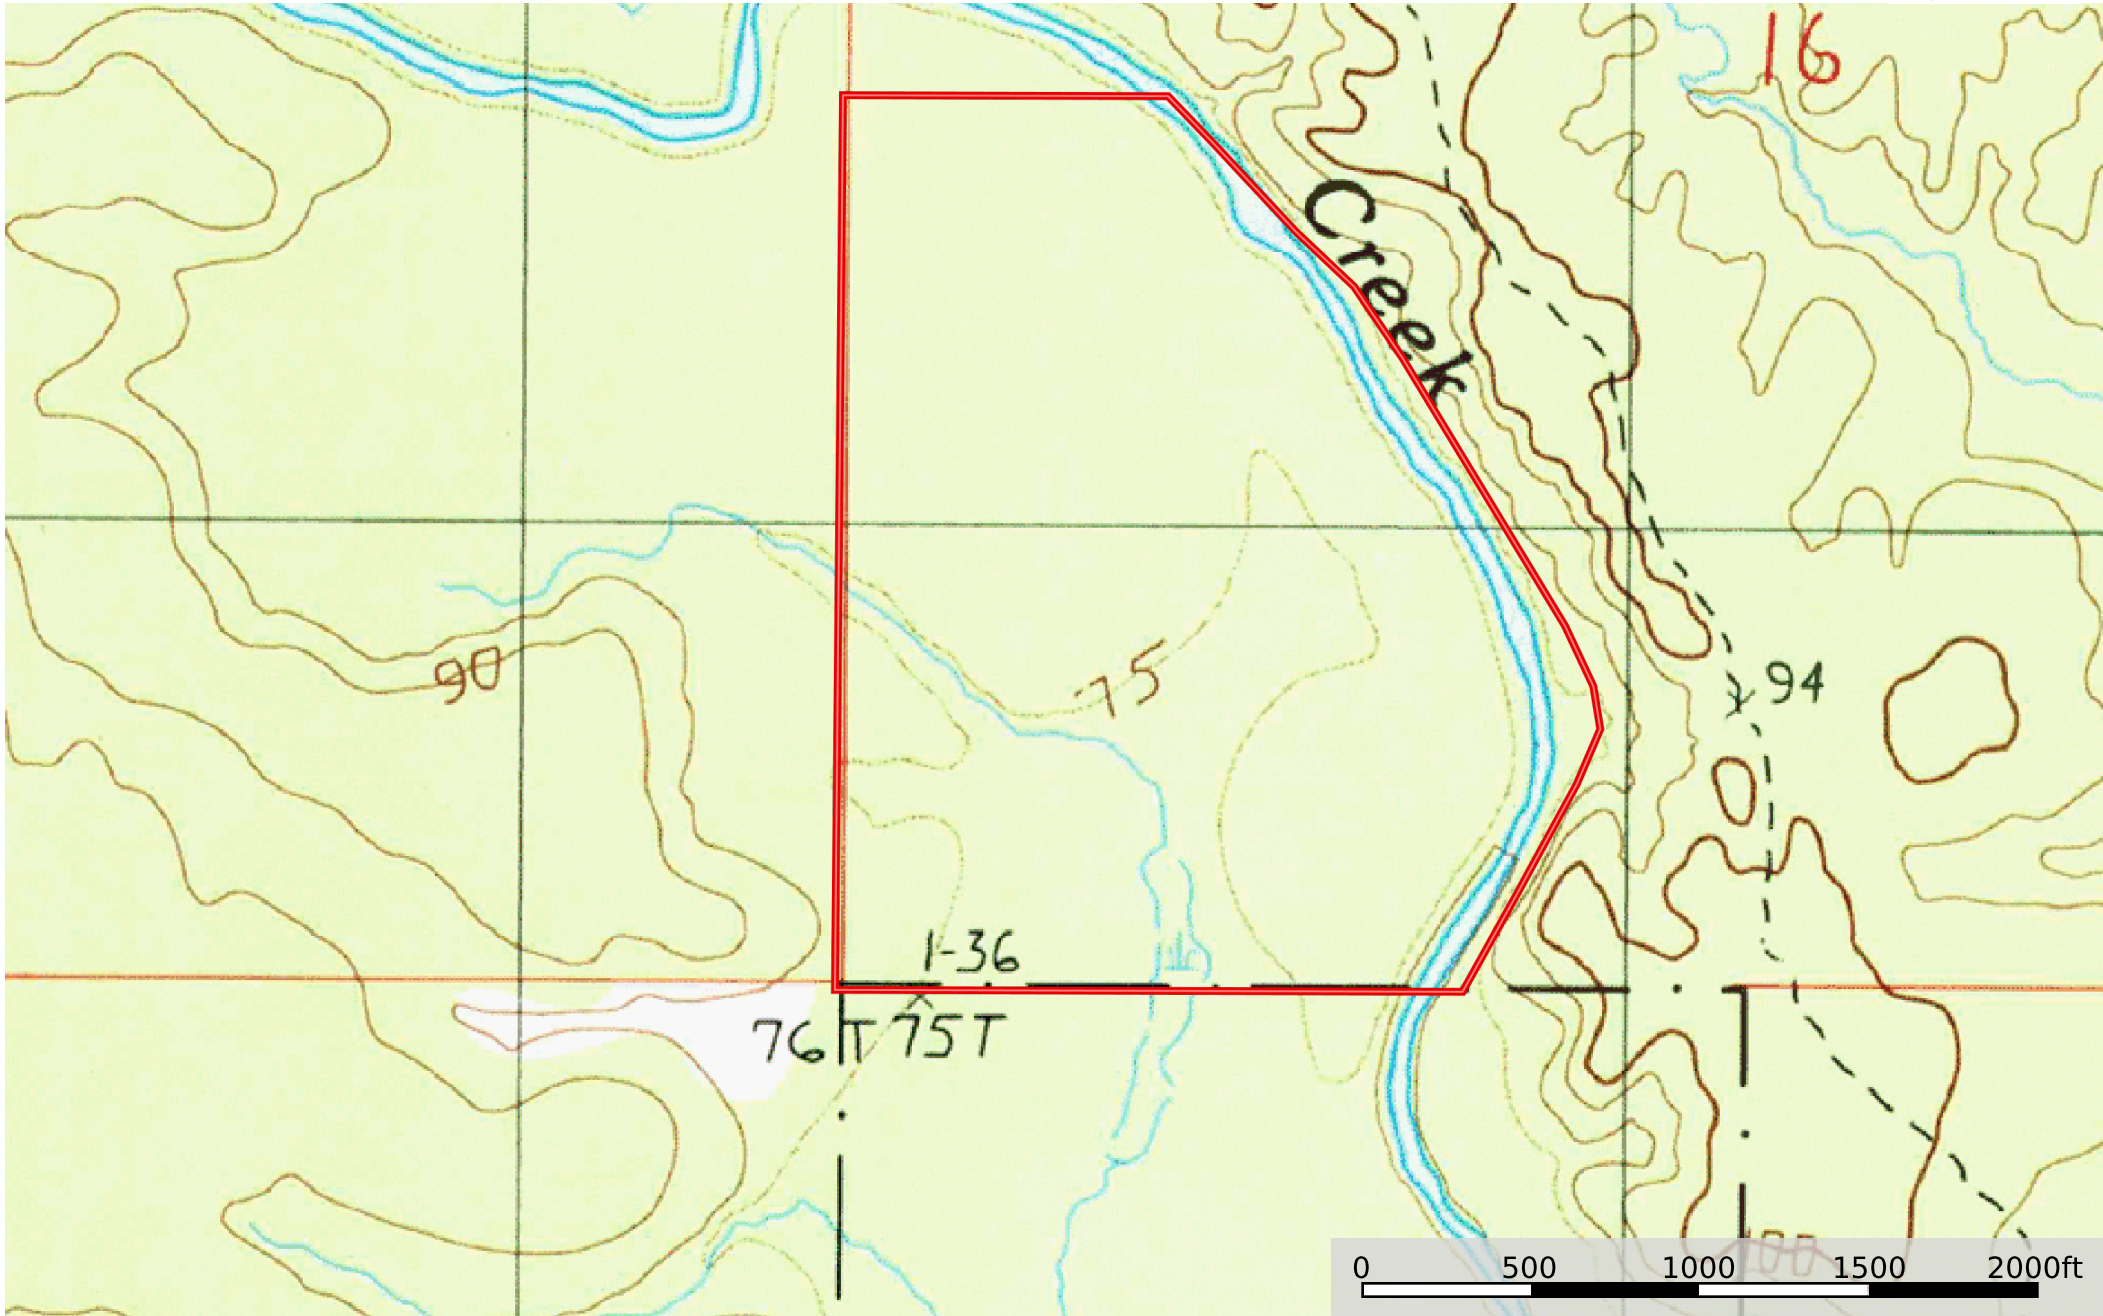

Google

Boundary

Boundary

Frank Lapere Creek Tract 2

Union Parish, Louisiana, 110 AC +/-

 Boundary