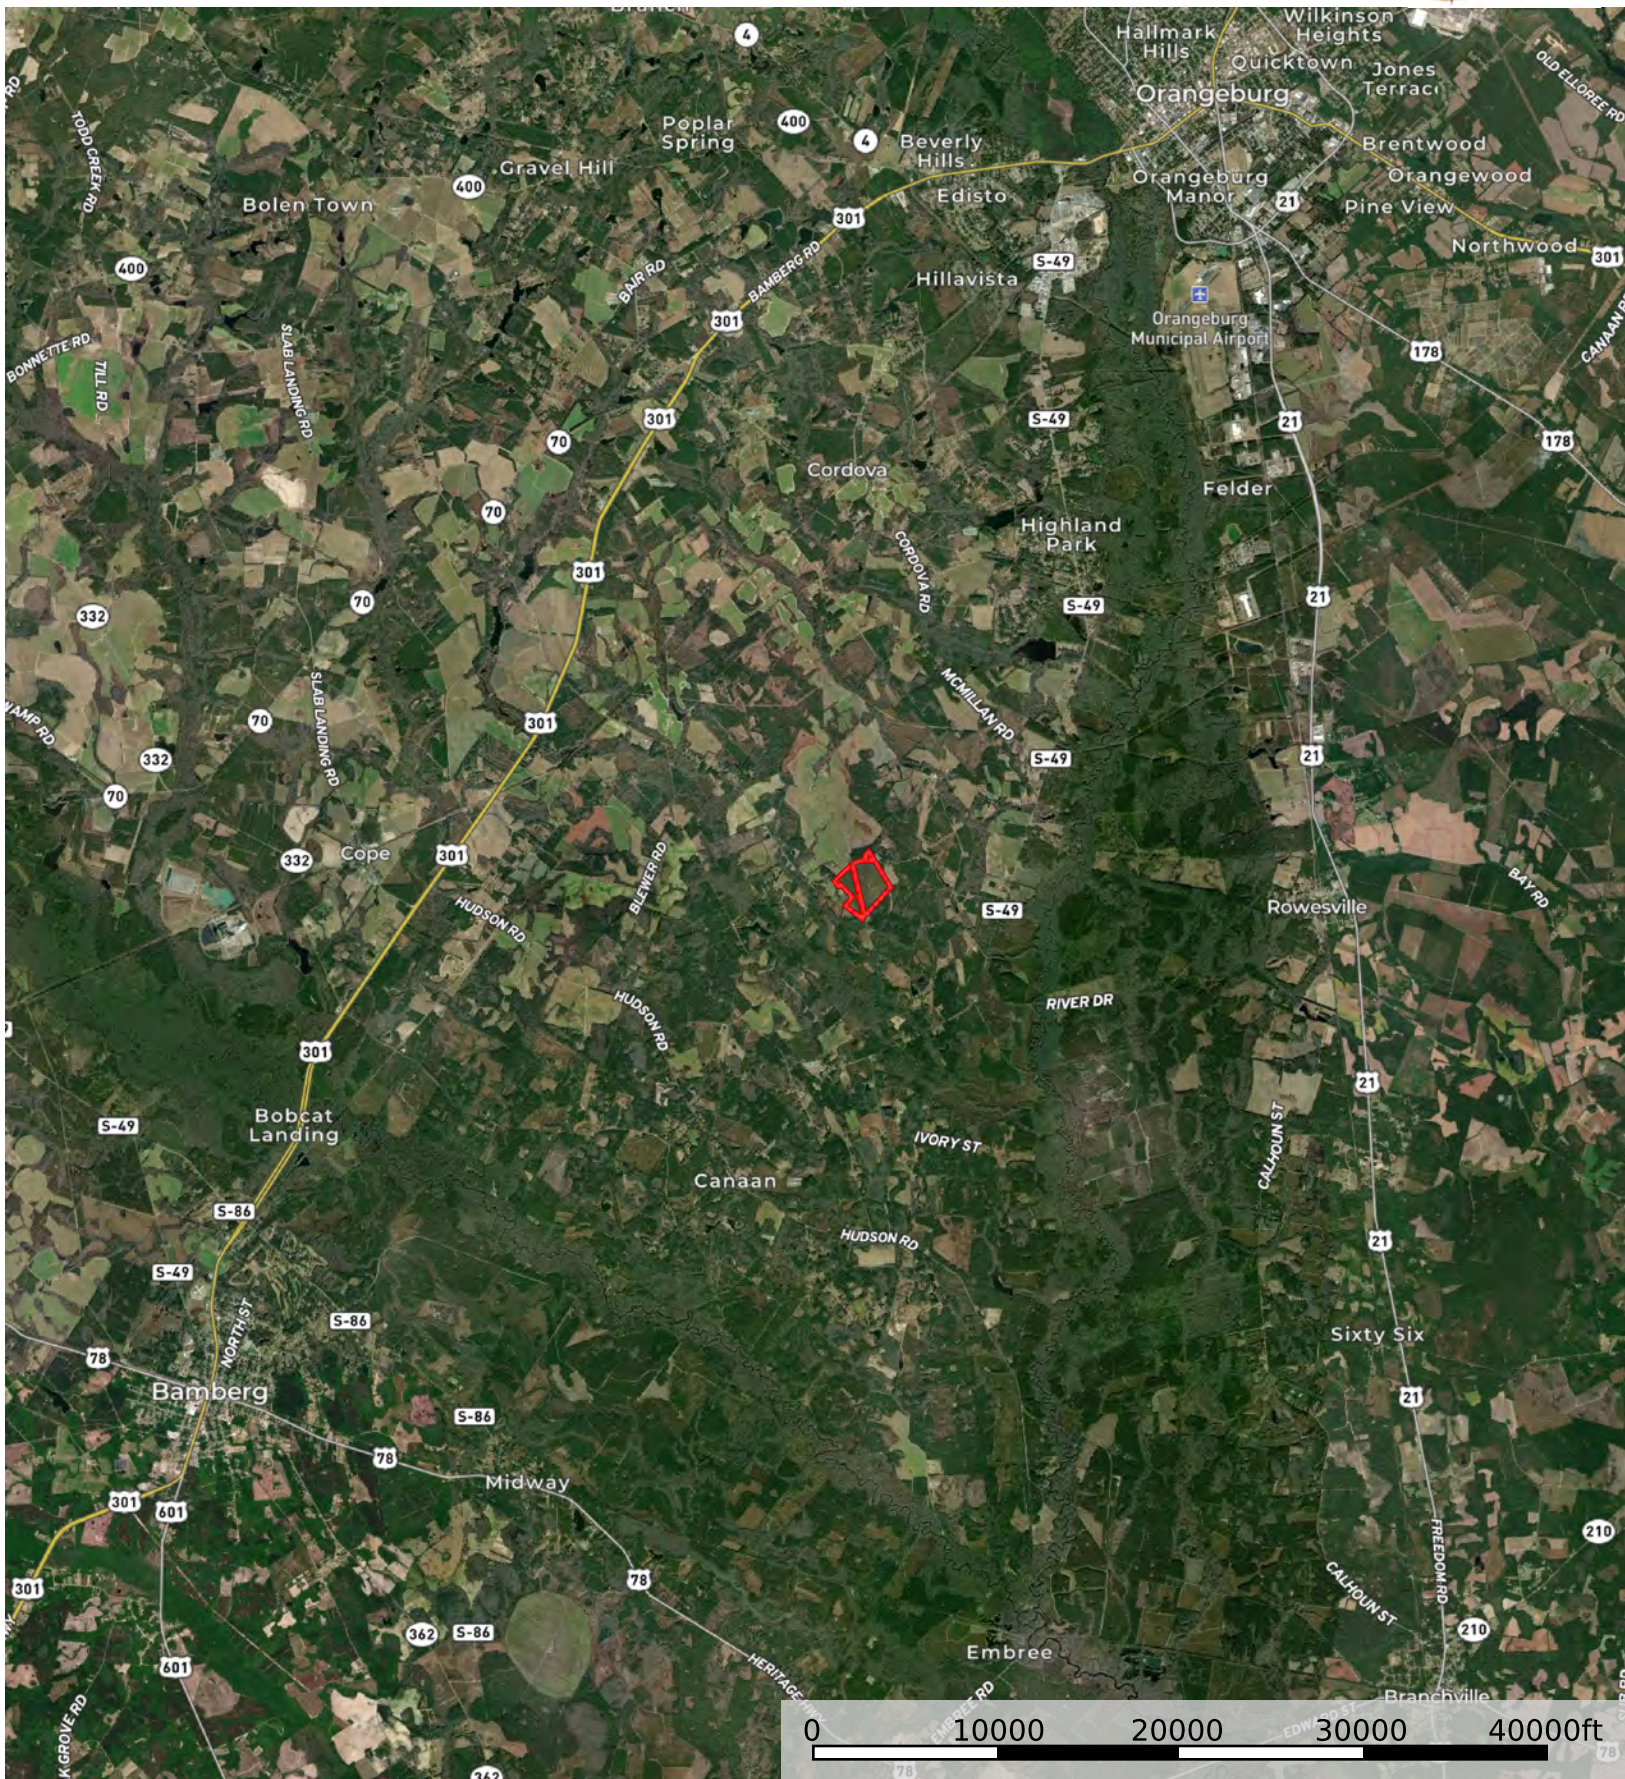

Cordova Road Tract

Orangeburg County, South Carolina, 125 AC +/-

 Boundary