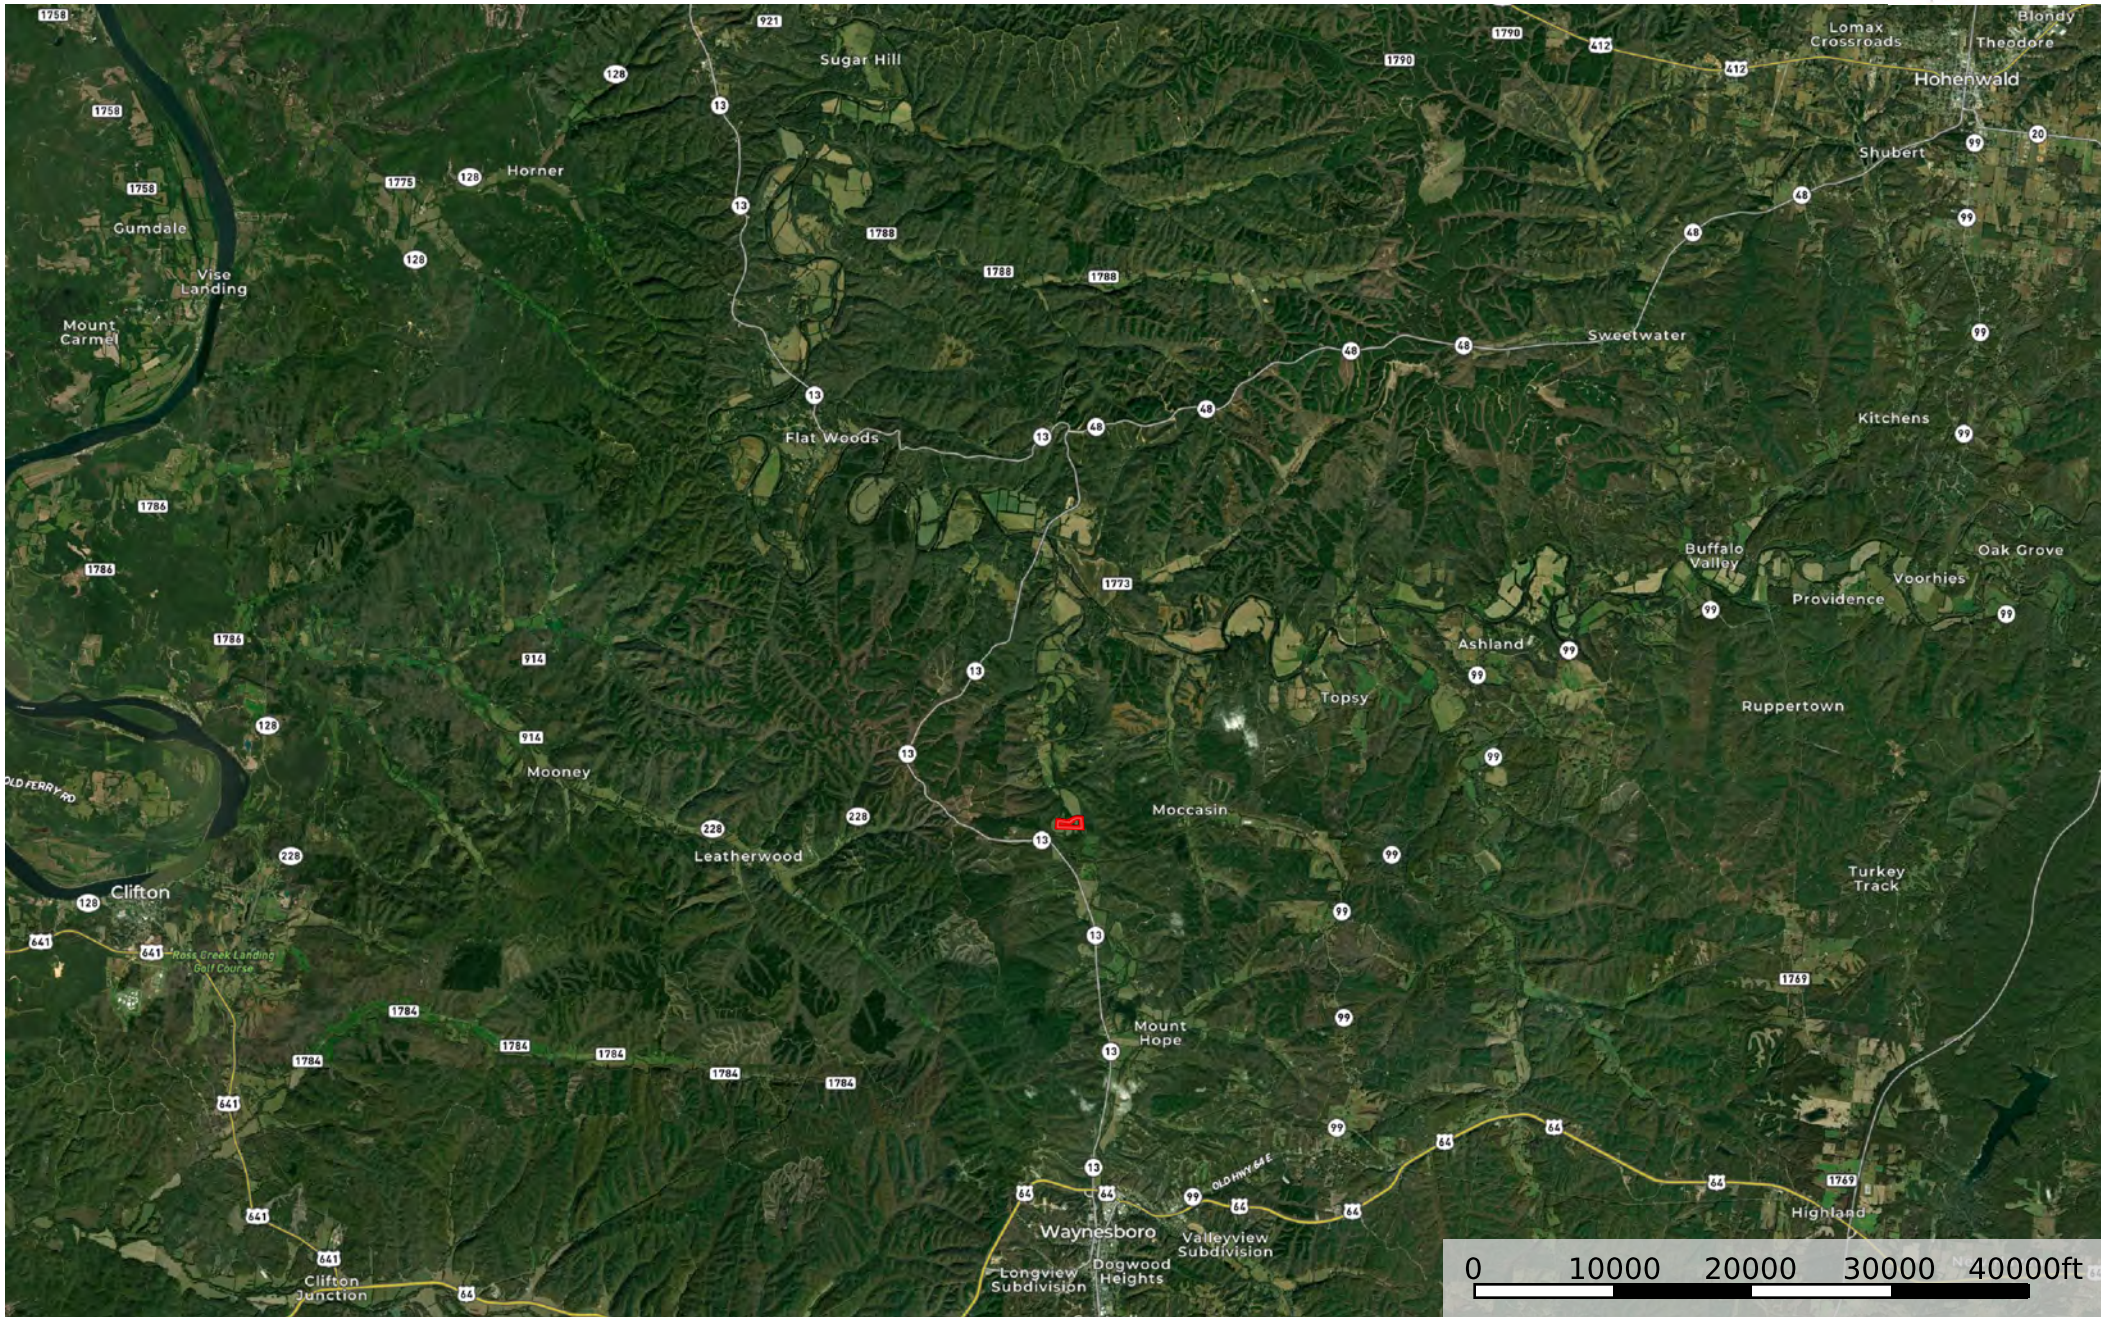

Green River Double Pasture Location Map

Tennessee, AC +/-

 Boundary