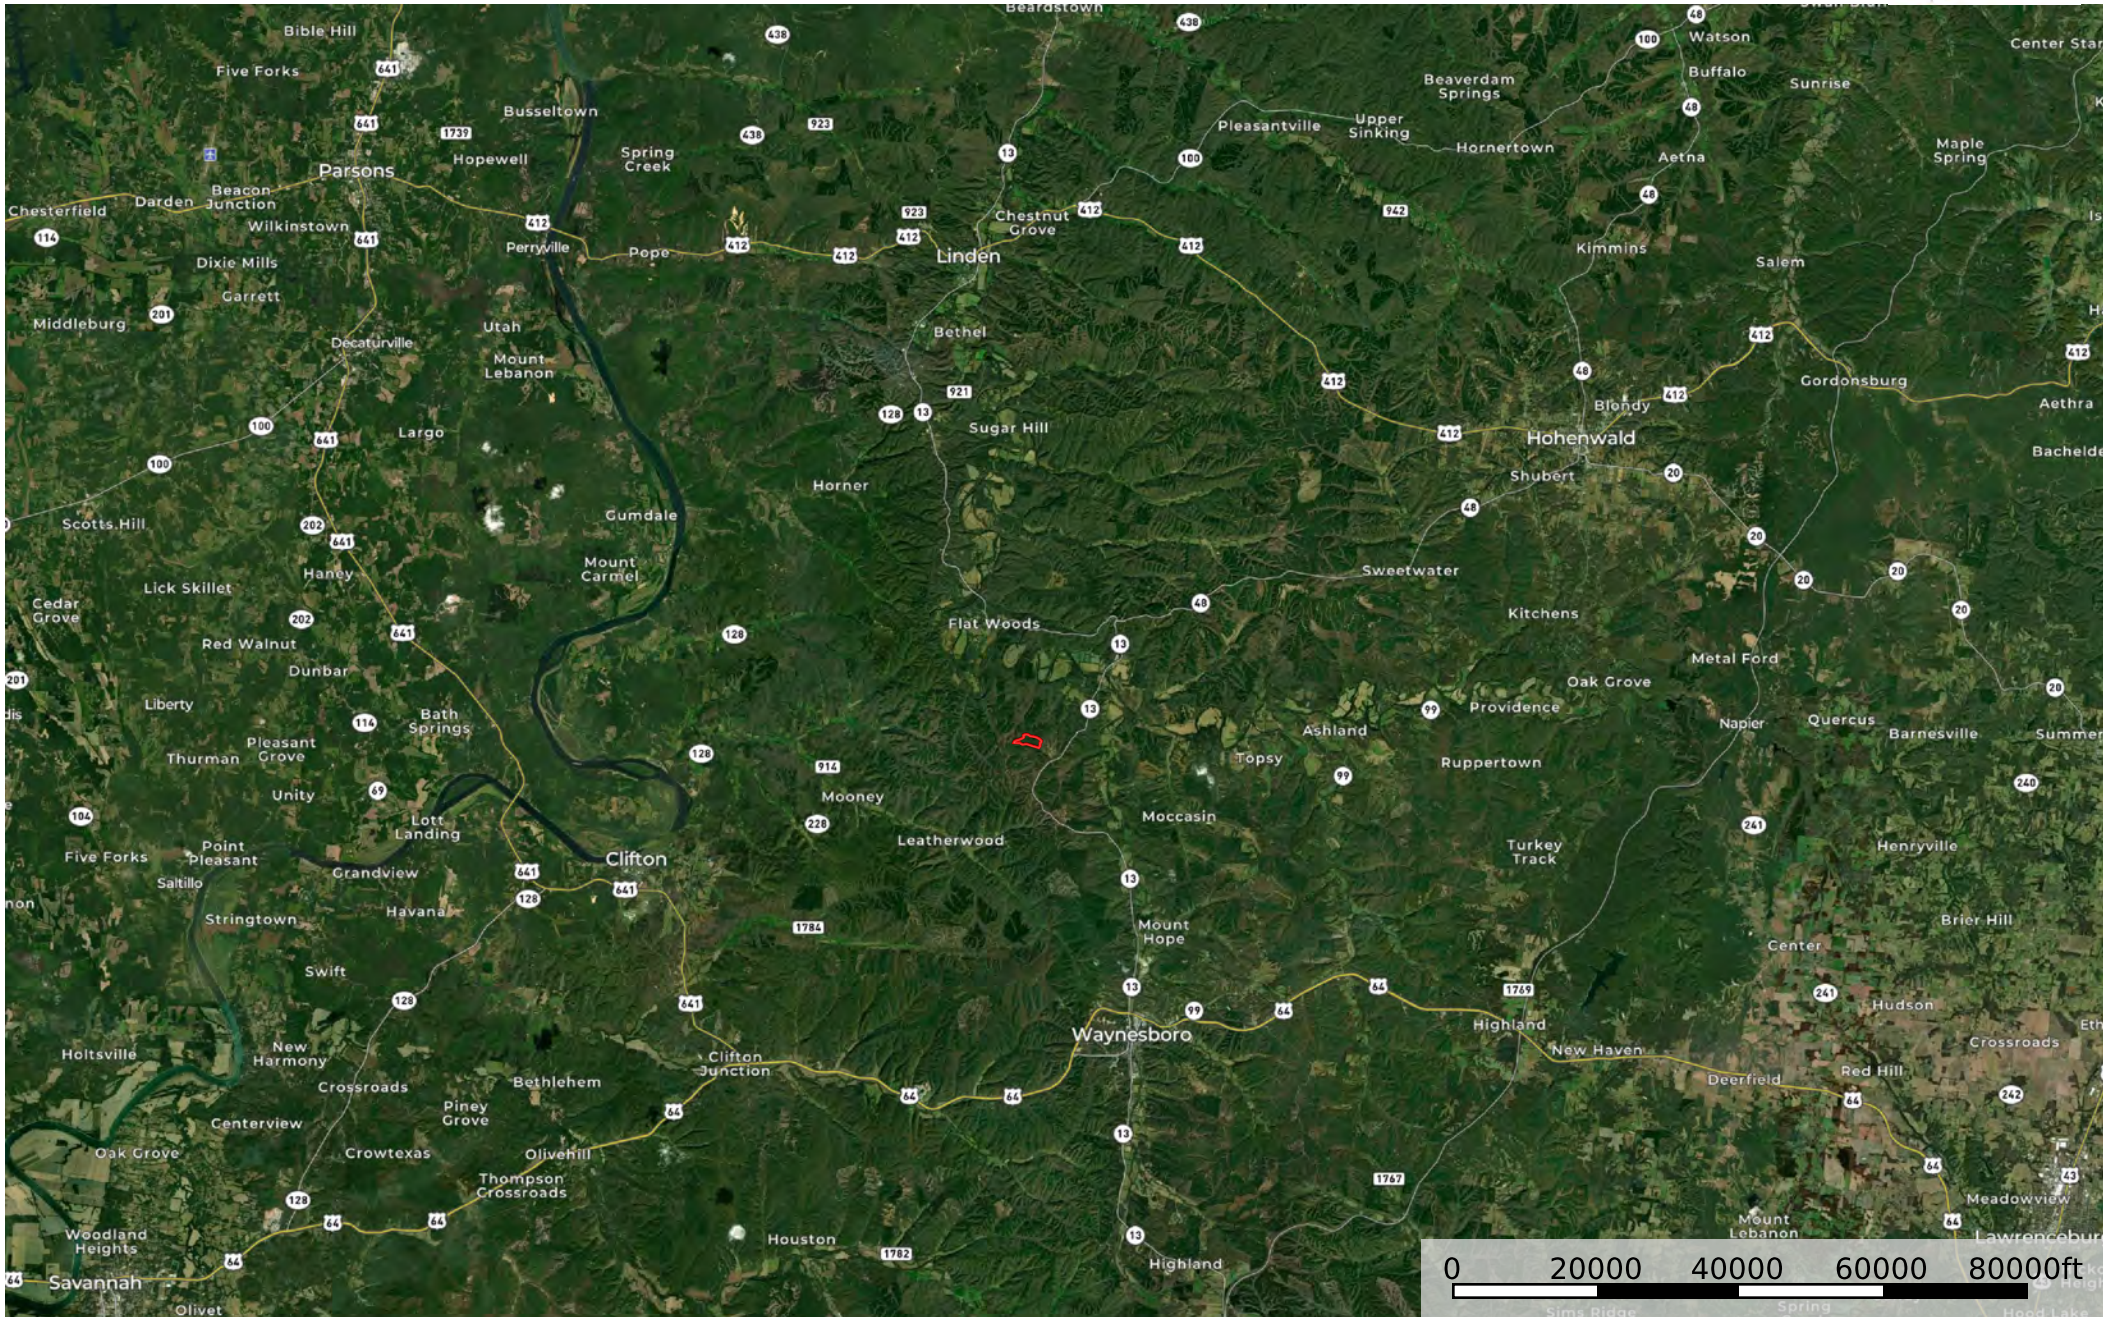

Bromley Road Ridge Location Map

Tennessee, AC +/-

 Boundary