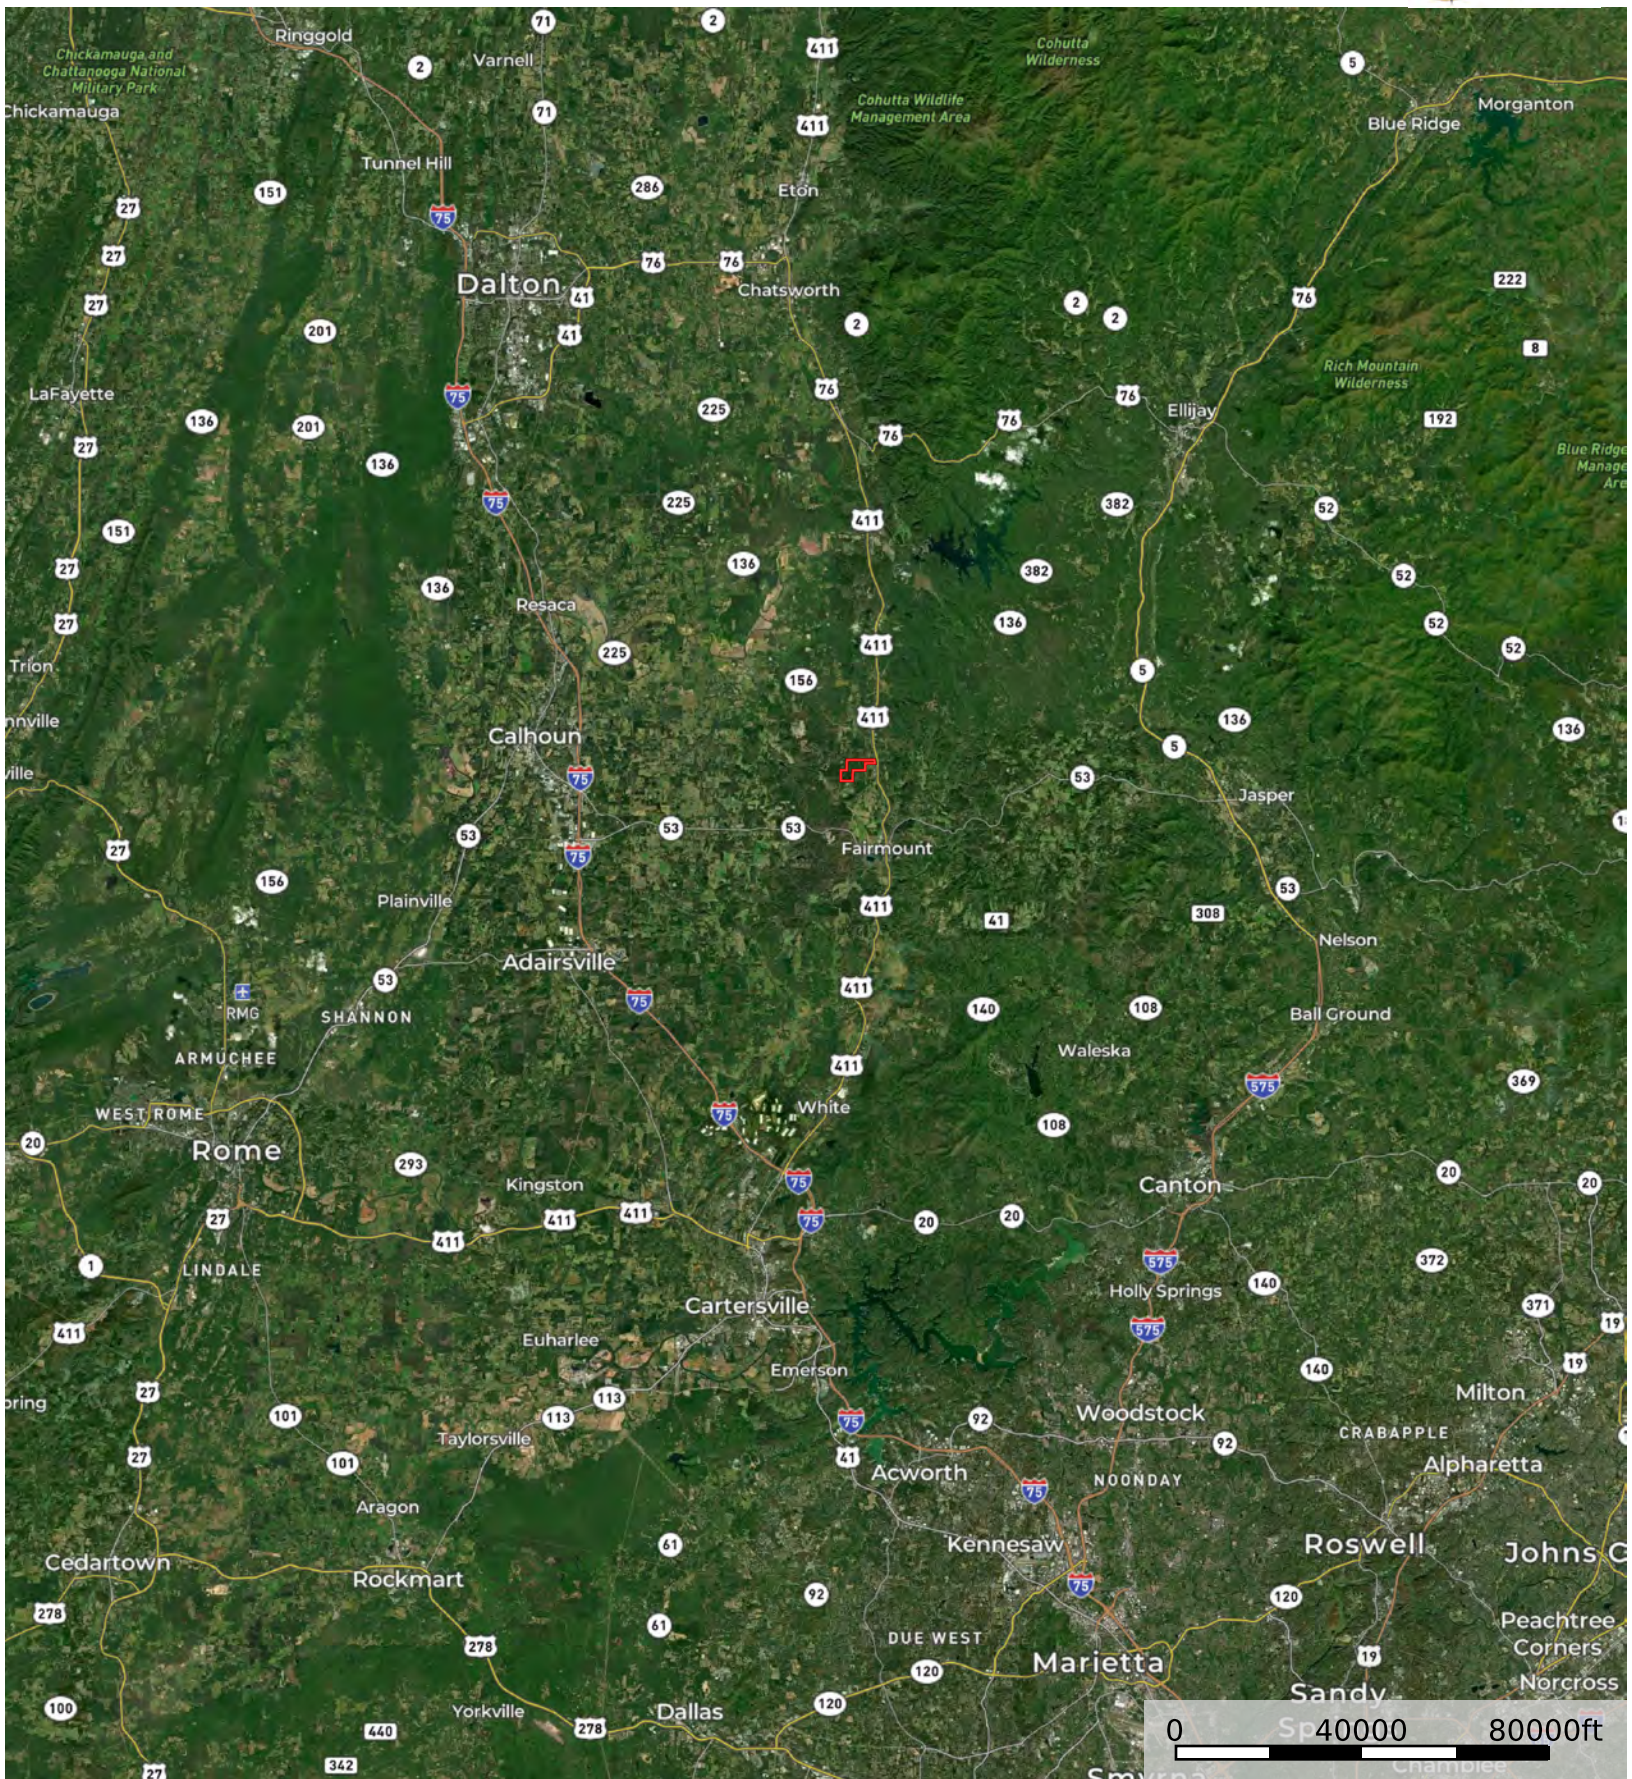

# Possum Hollow Tract B

Gordon County, Georgia, +/- 370 AC

 Possum Hollow Tract B