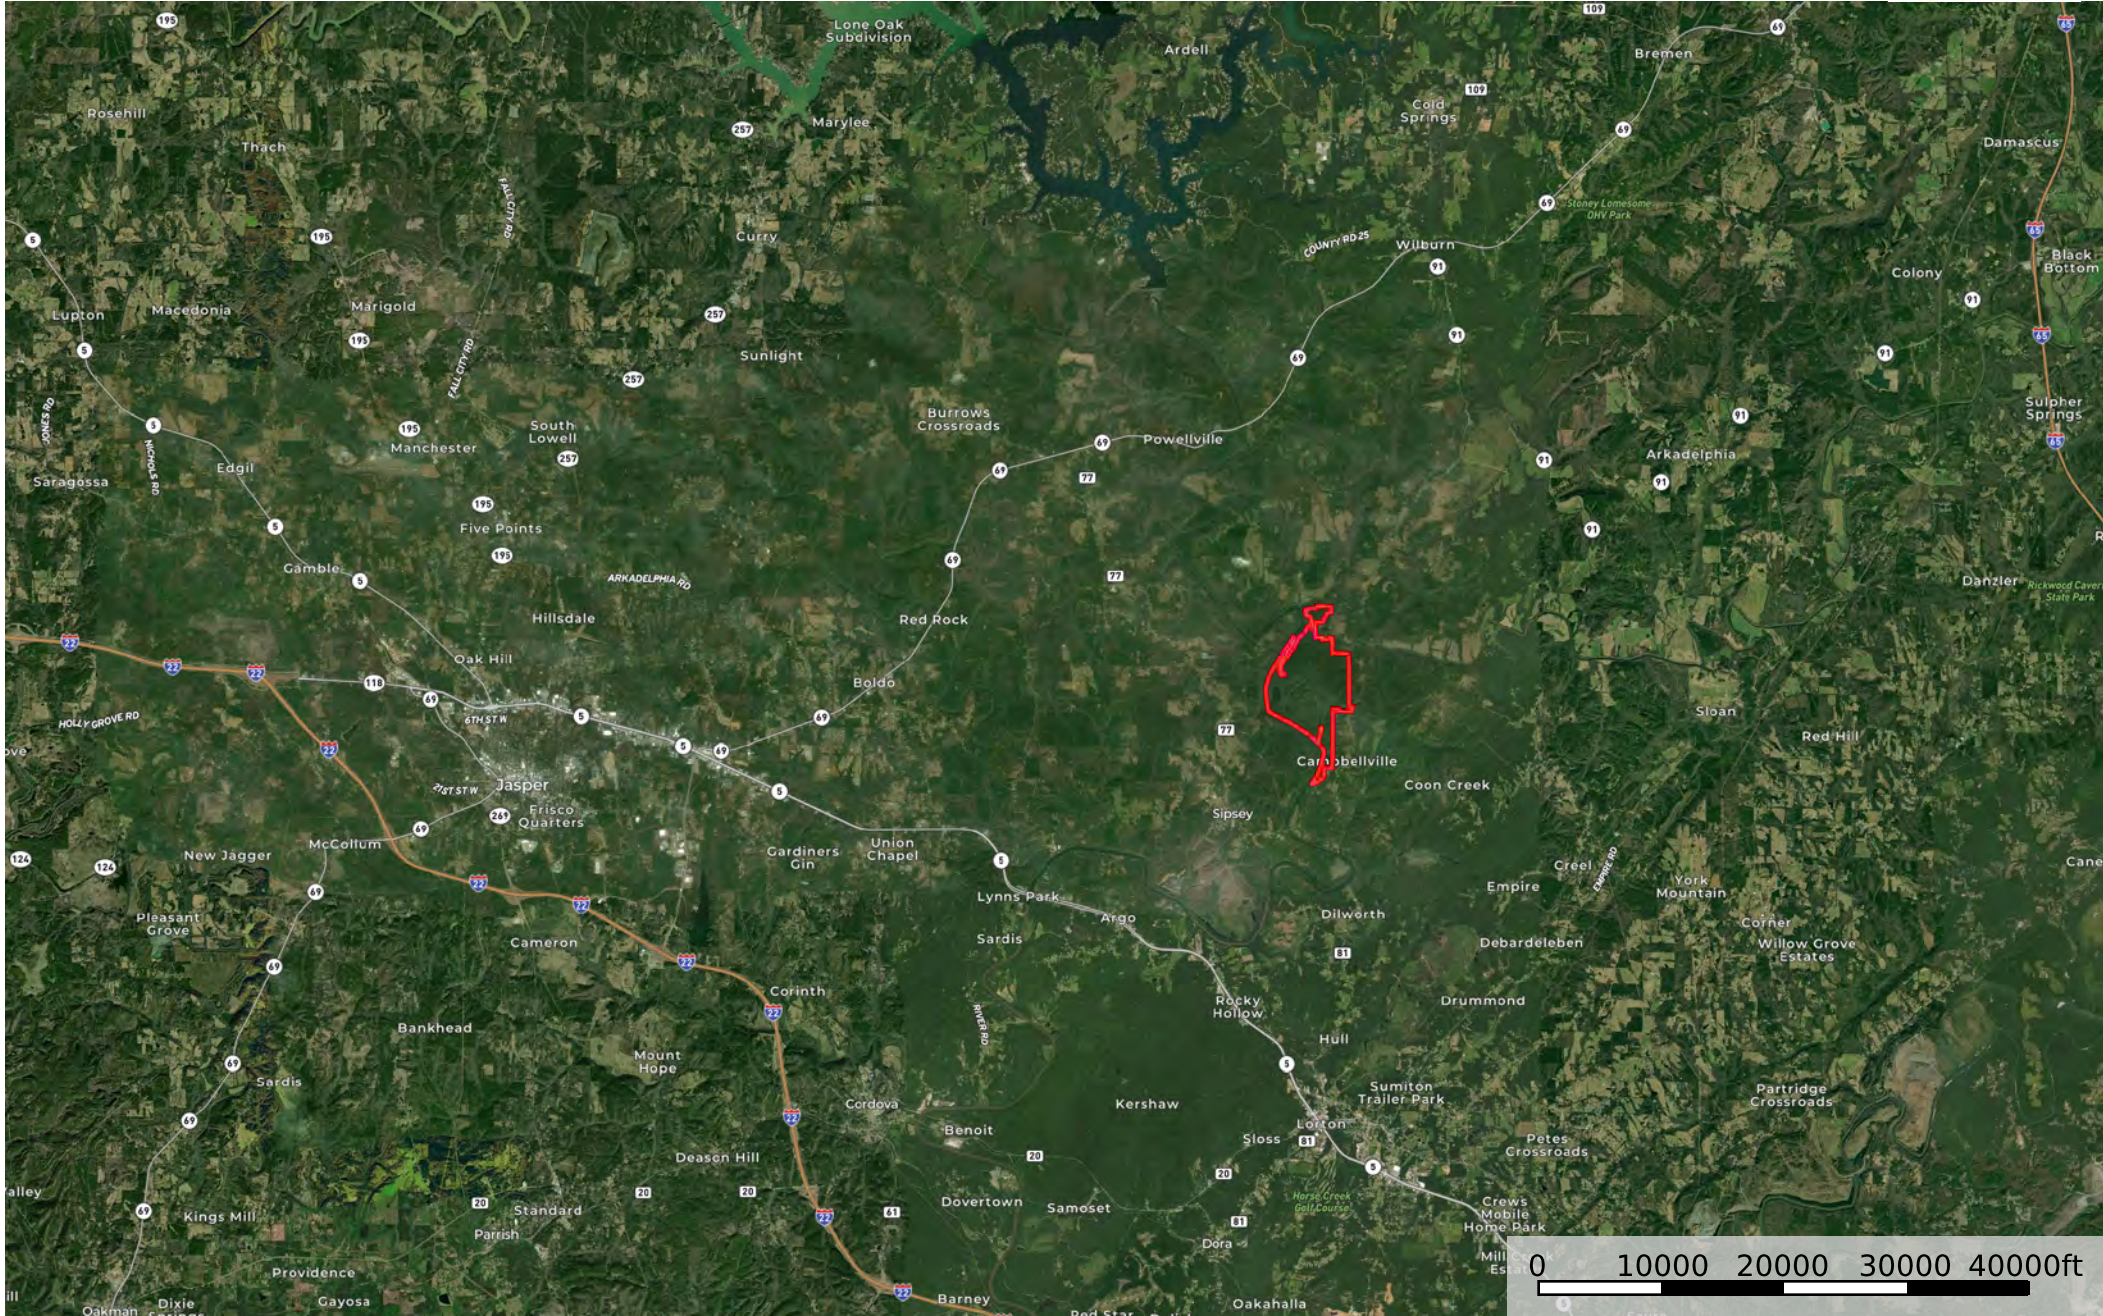

1308 - Sipsey Fork Plantation

Walker County, Alabama, 1132 AC +/-

Boundary