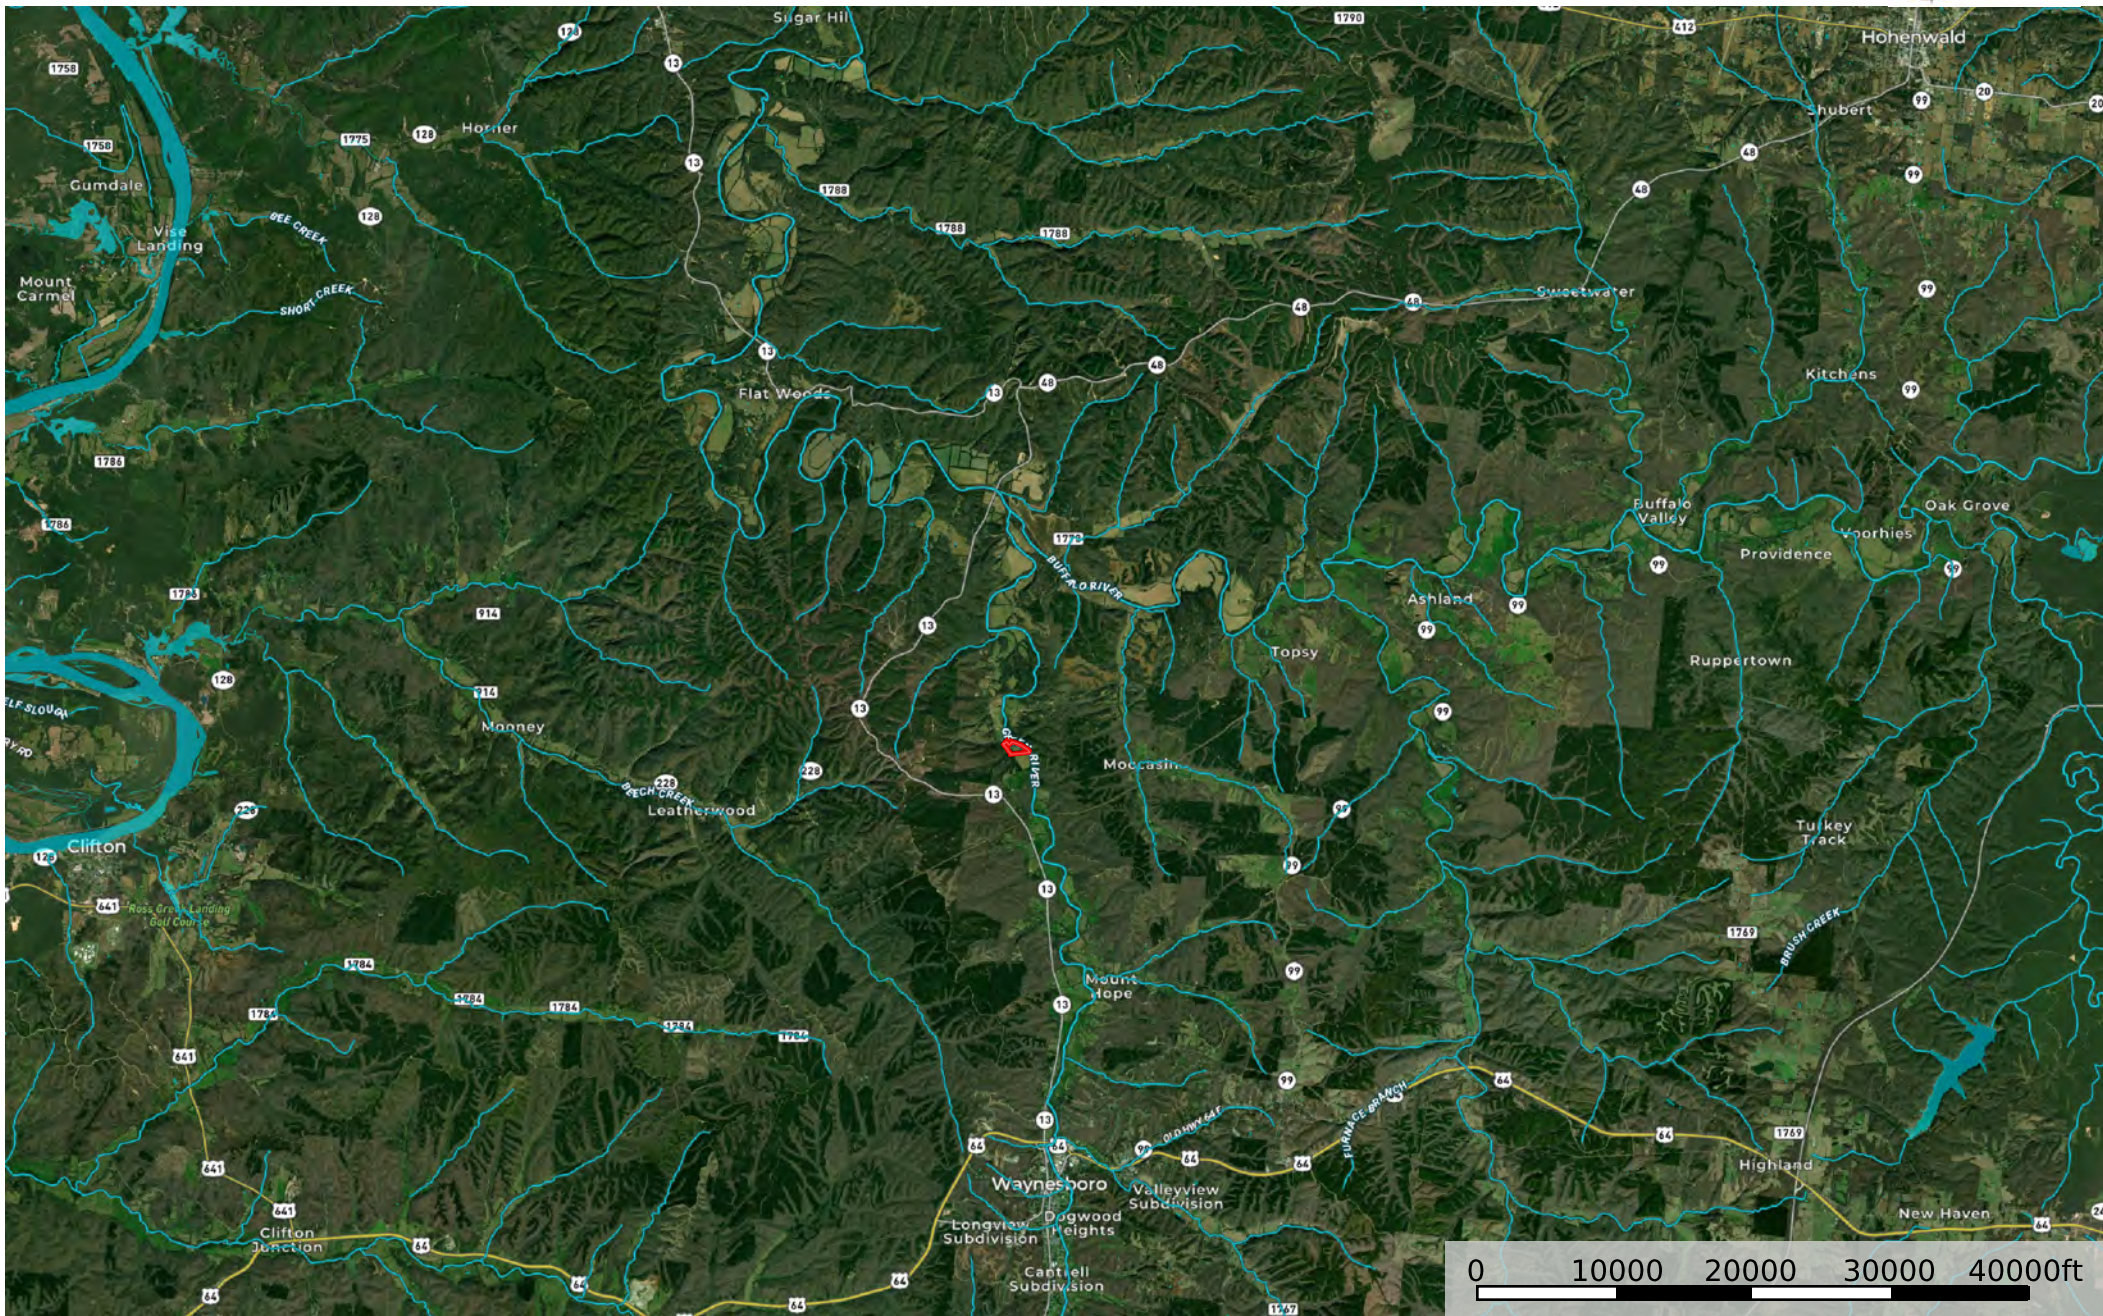

Green River Retreat - Location Map

Tennessee, AC +/-

- Boundary
- Stream, Intermittent
- River/Creek
- Water Body