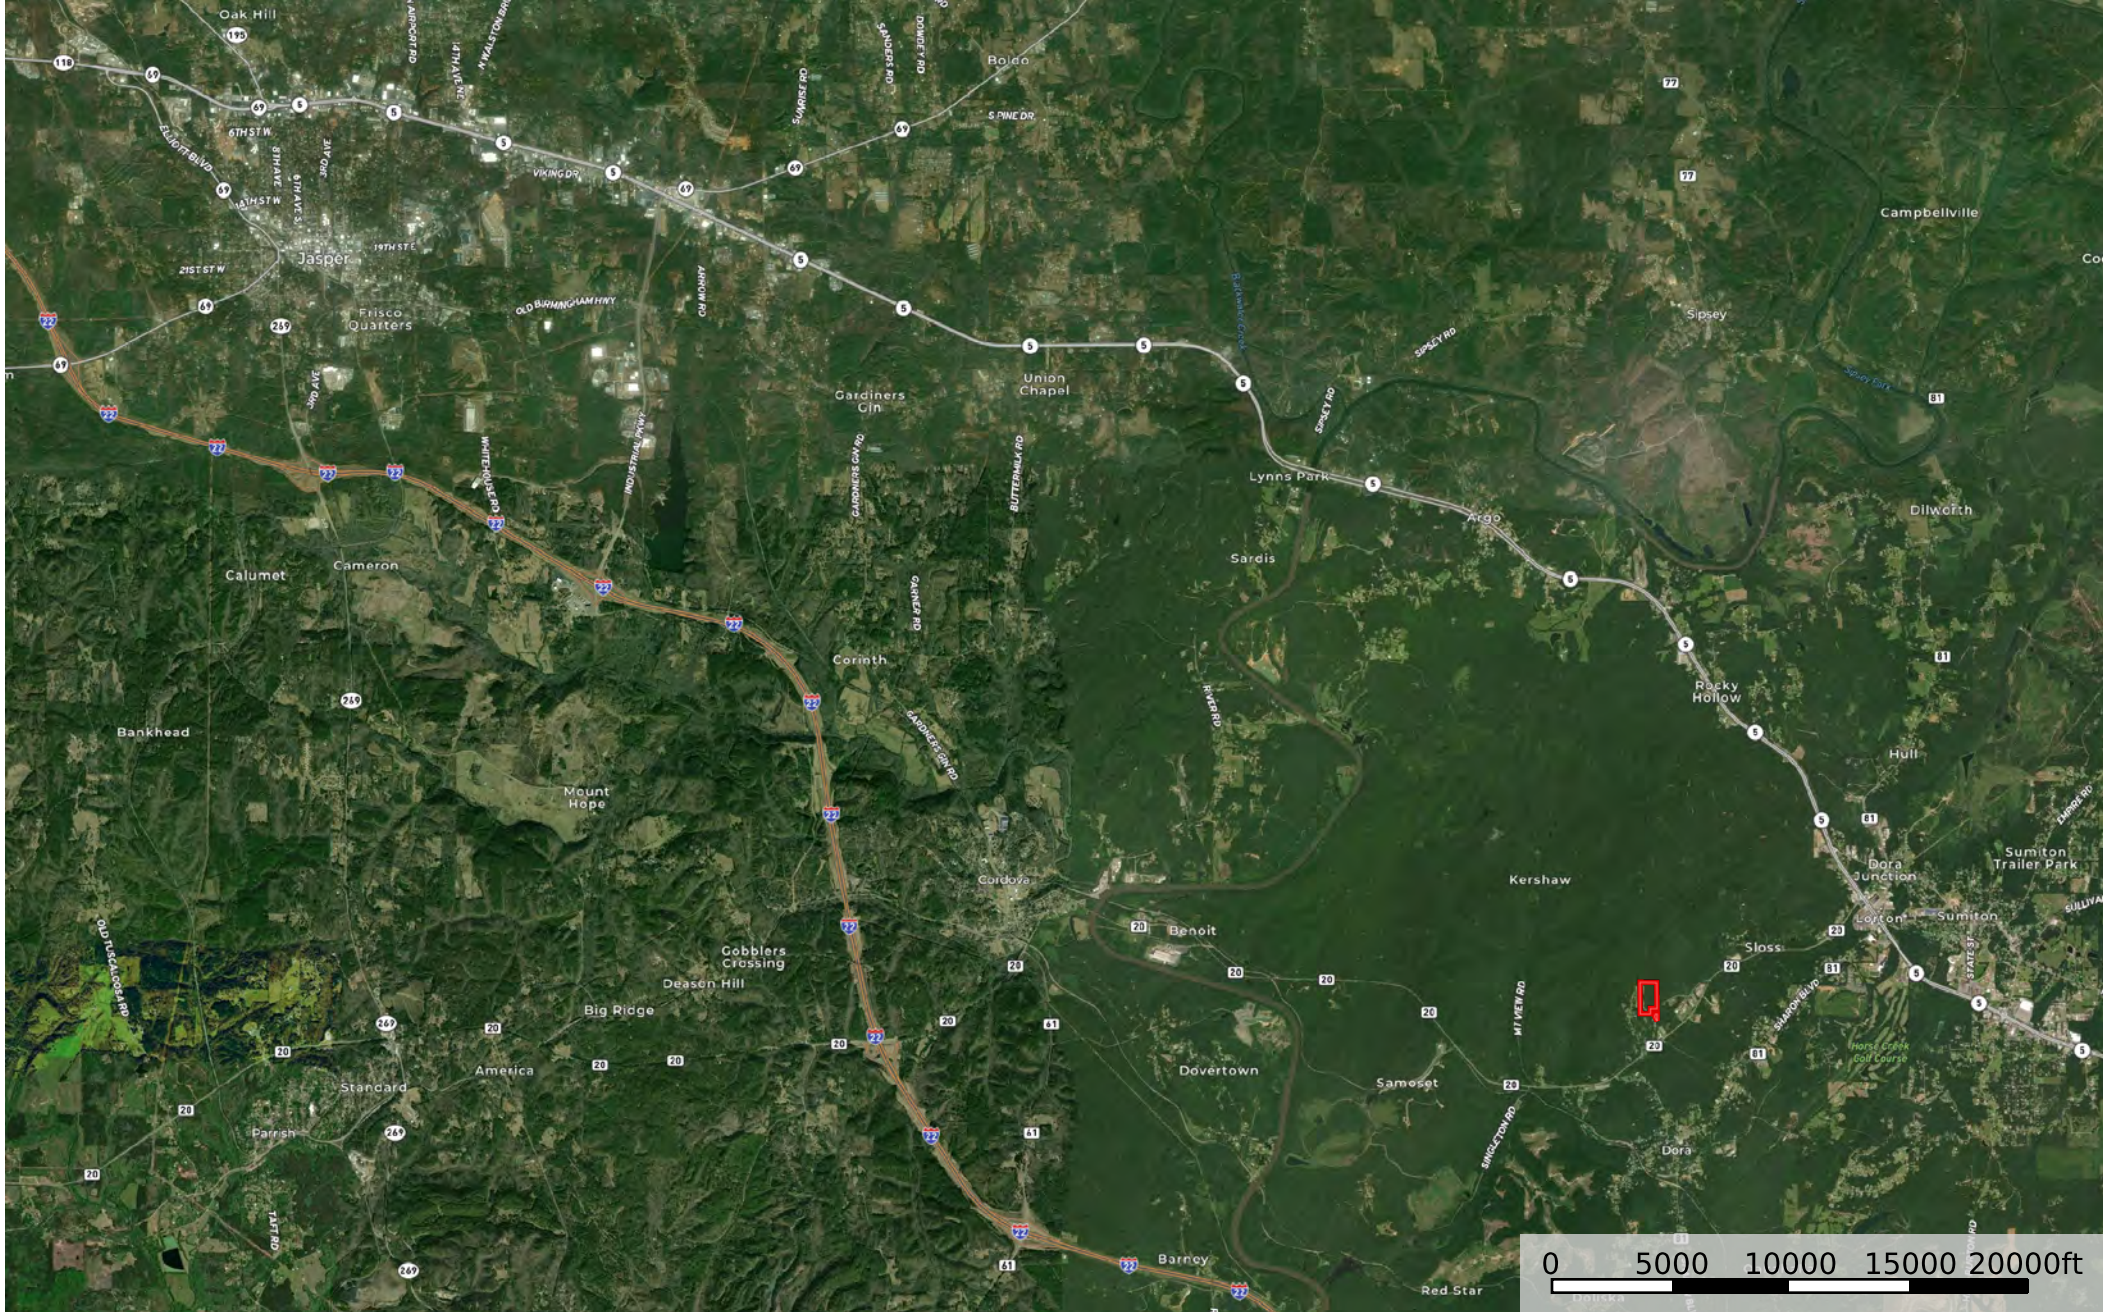

1311 - Walker Circle Tract

Walker County, Alabama, 20 AC +/-

Boundary