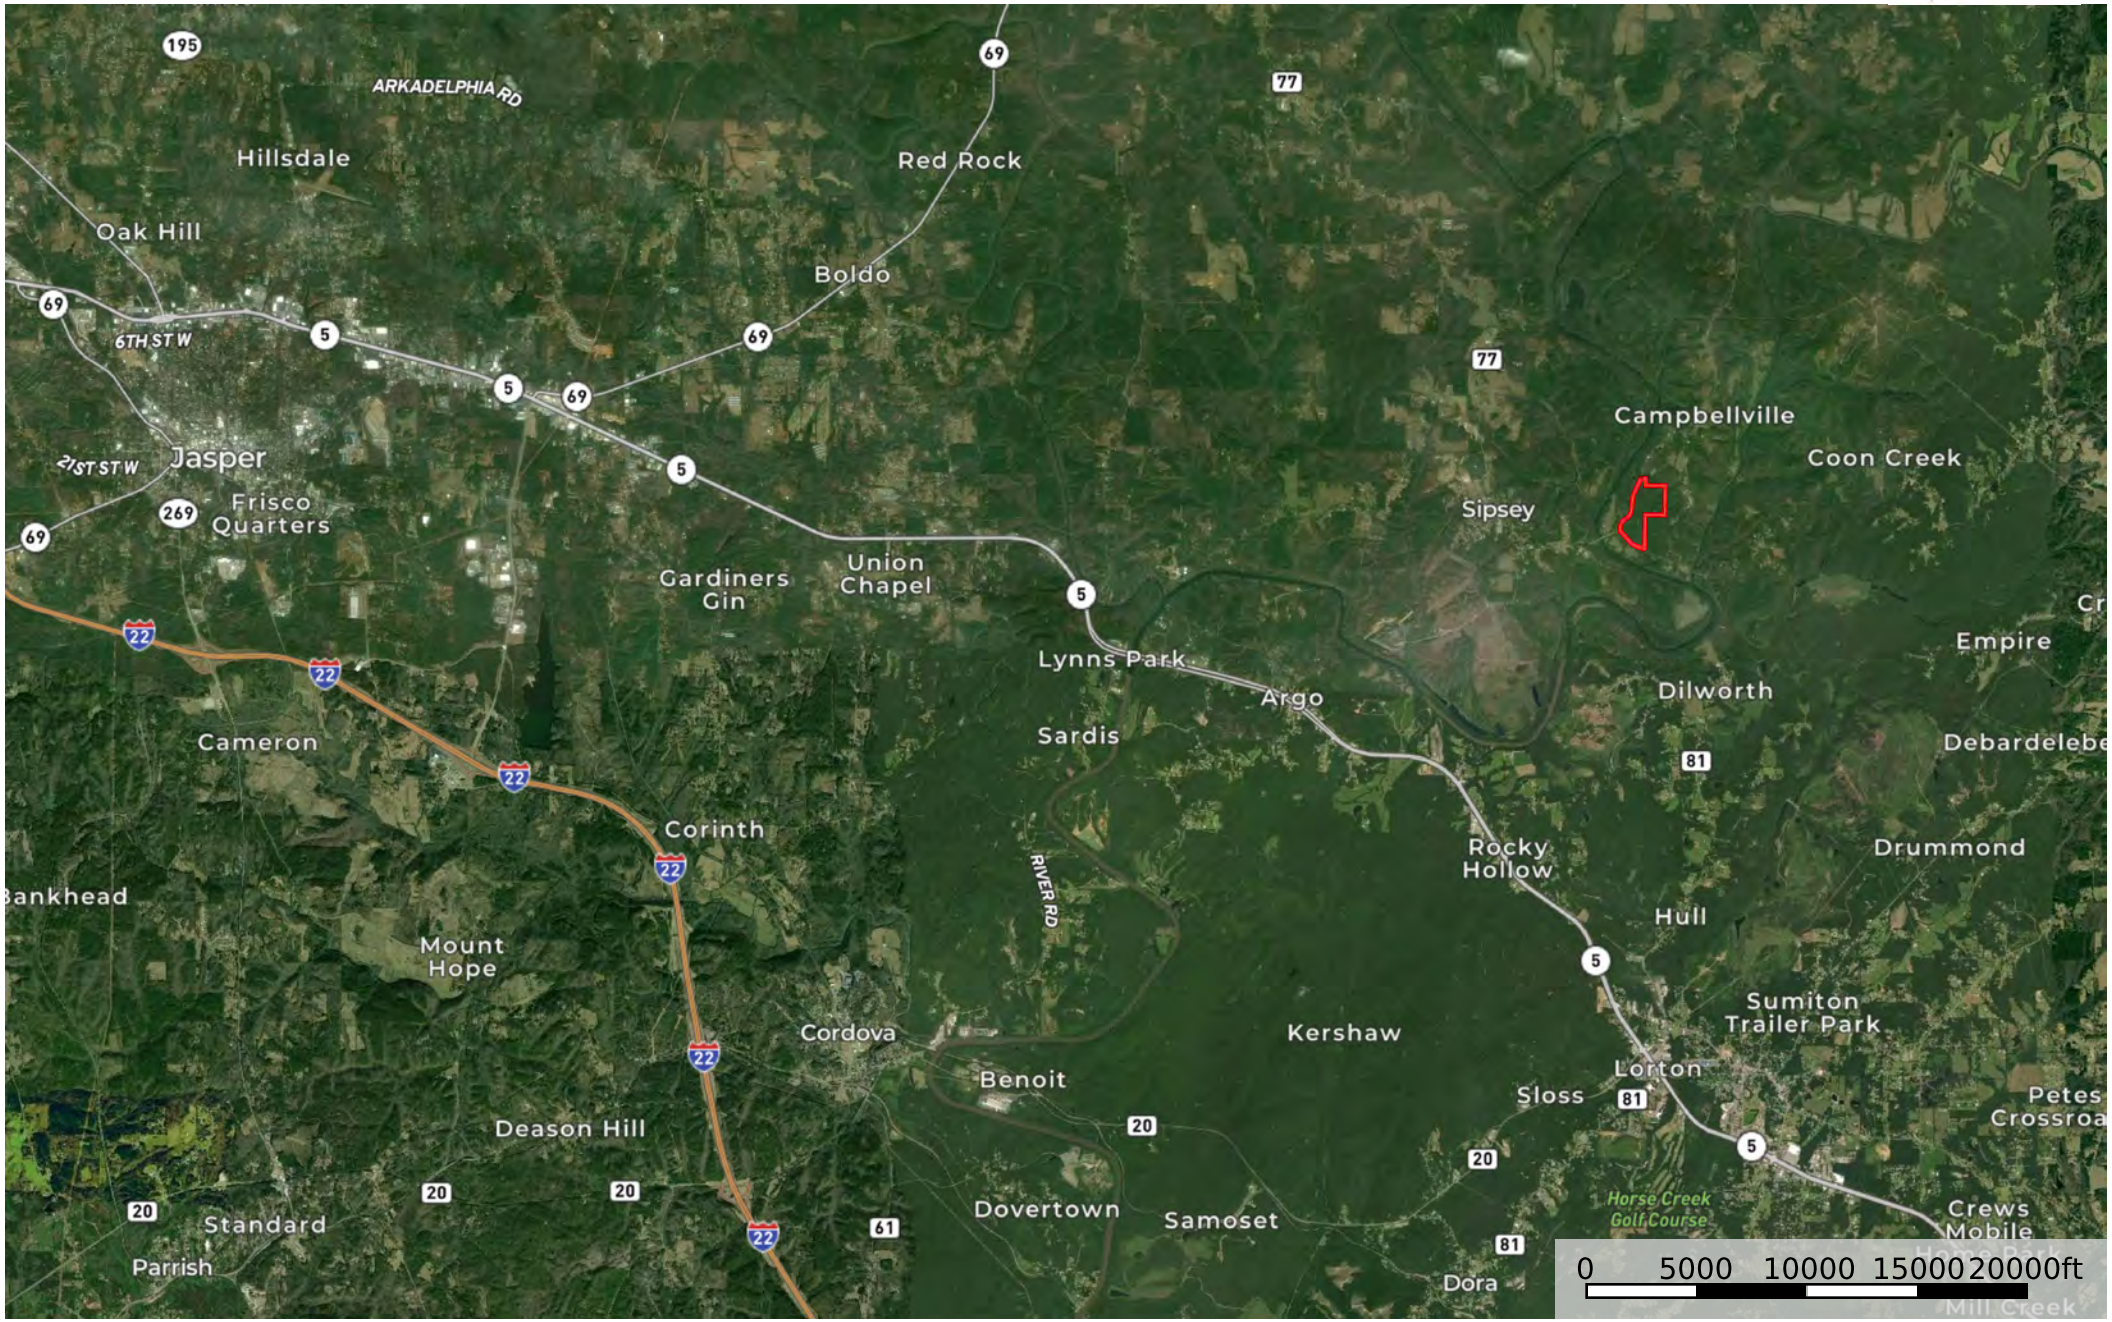

1309 - Campbellville Road Tract

Walker County, Alabama, 76 AC +/-

Boundary