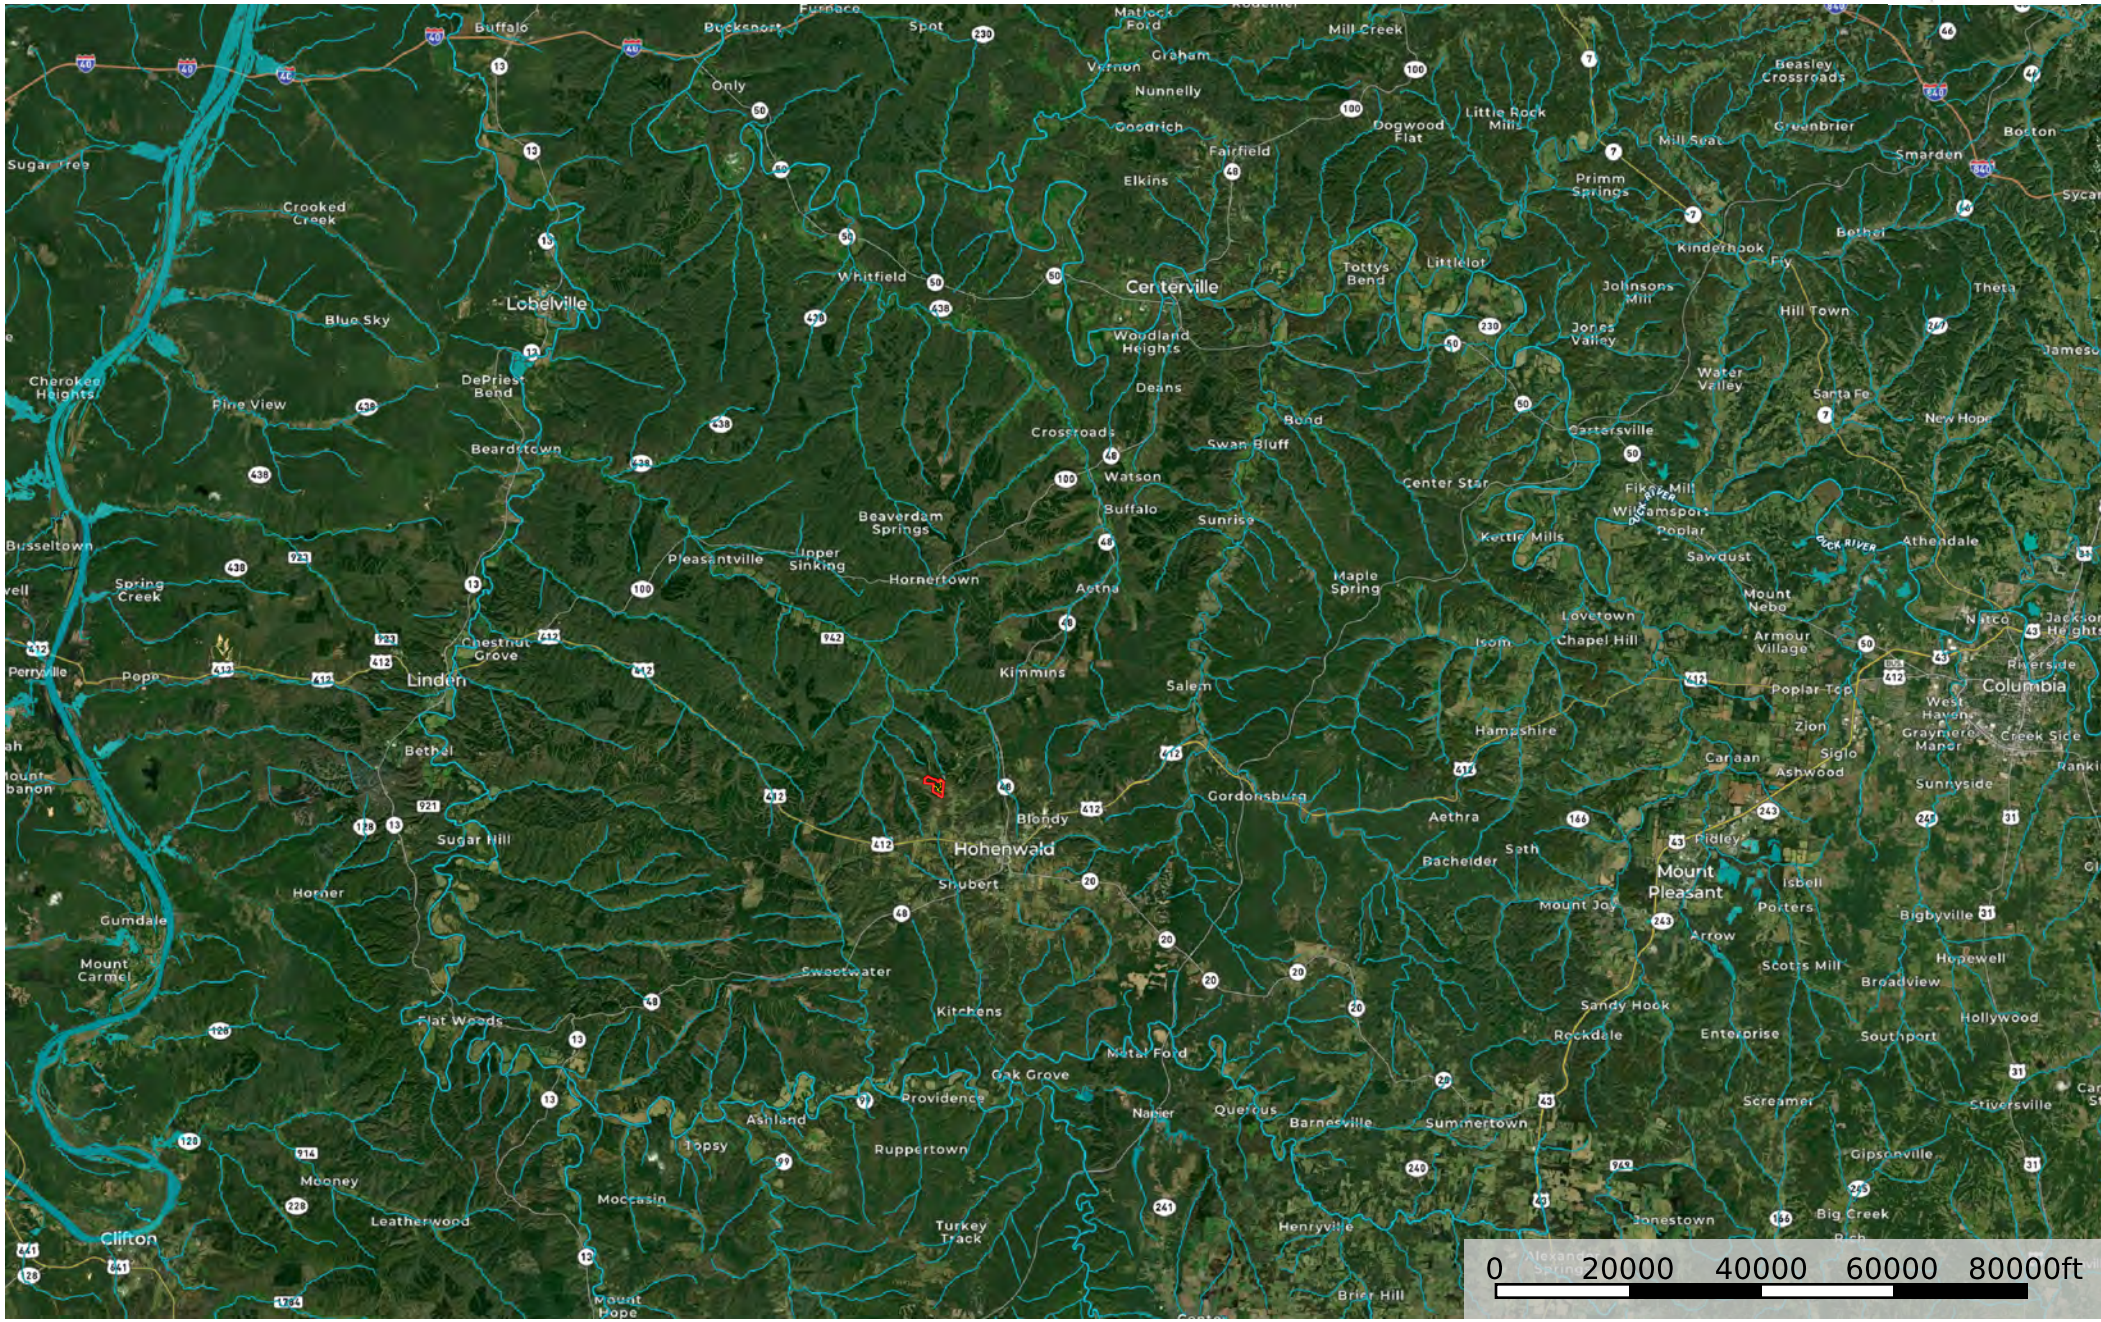

Darbytown Ridge Road Tract Location Map

Tennessee, AC +/-

- Road / Trail
- Boundary
- - - - Stream, Intermittent
- River/Creek
- Water Body