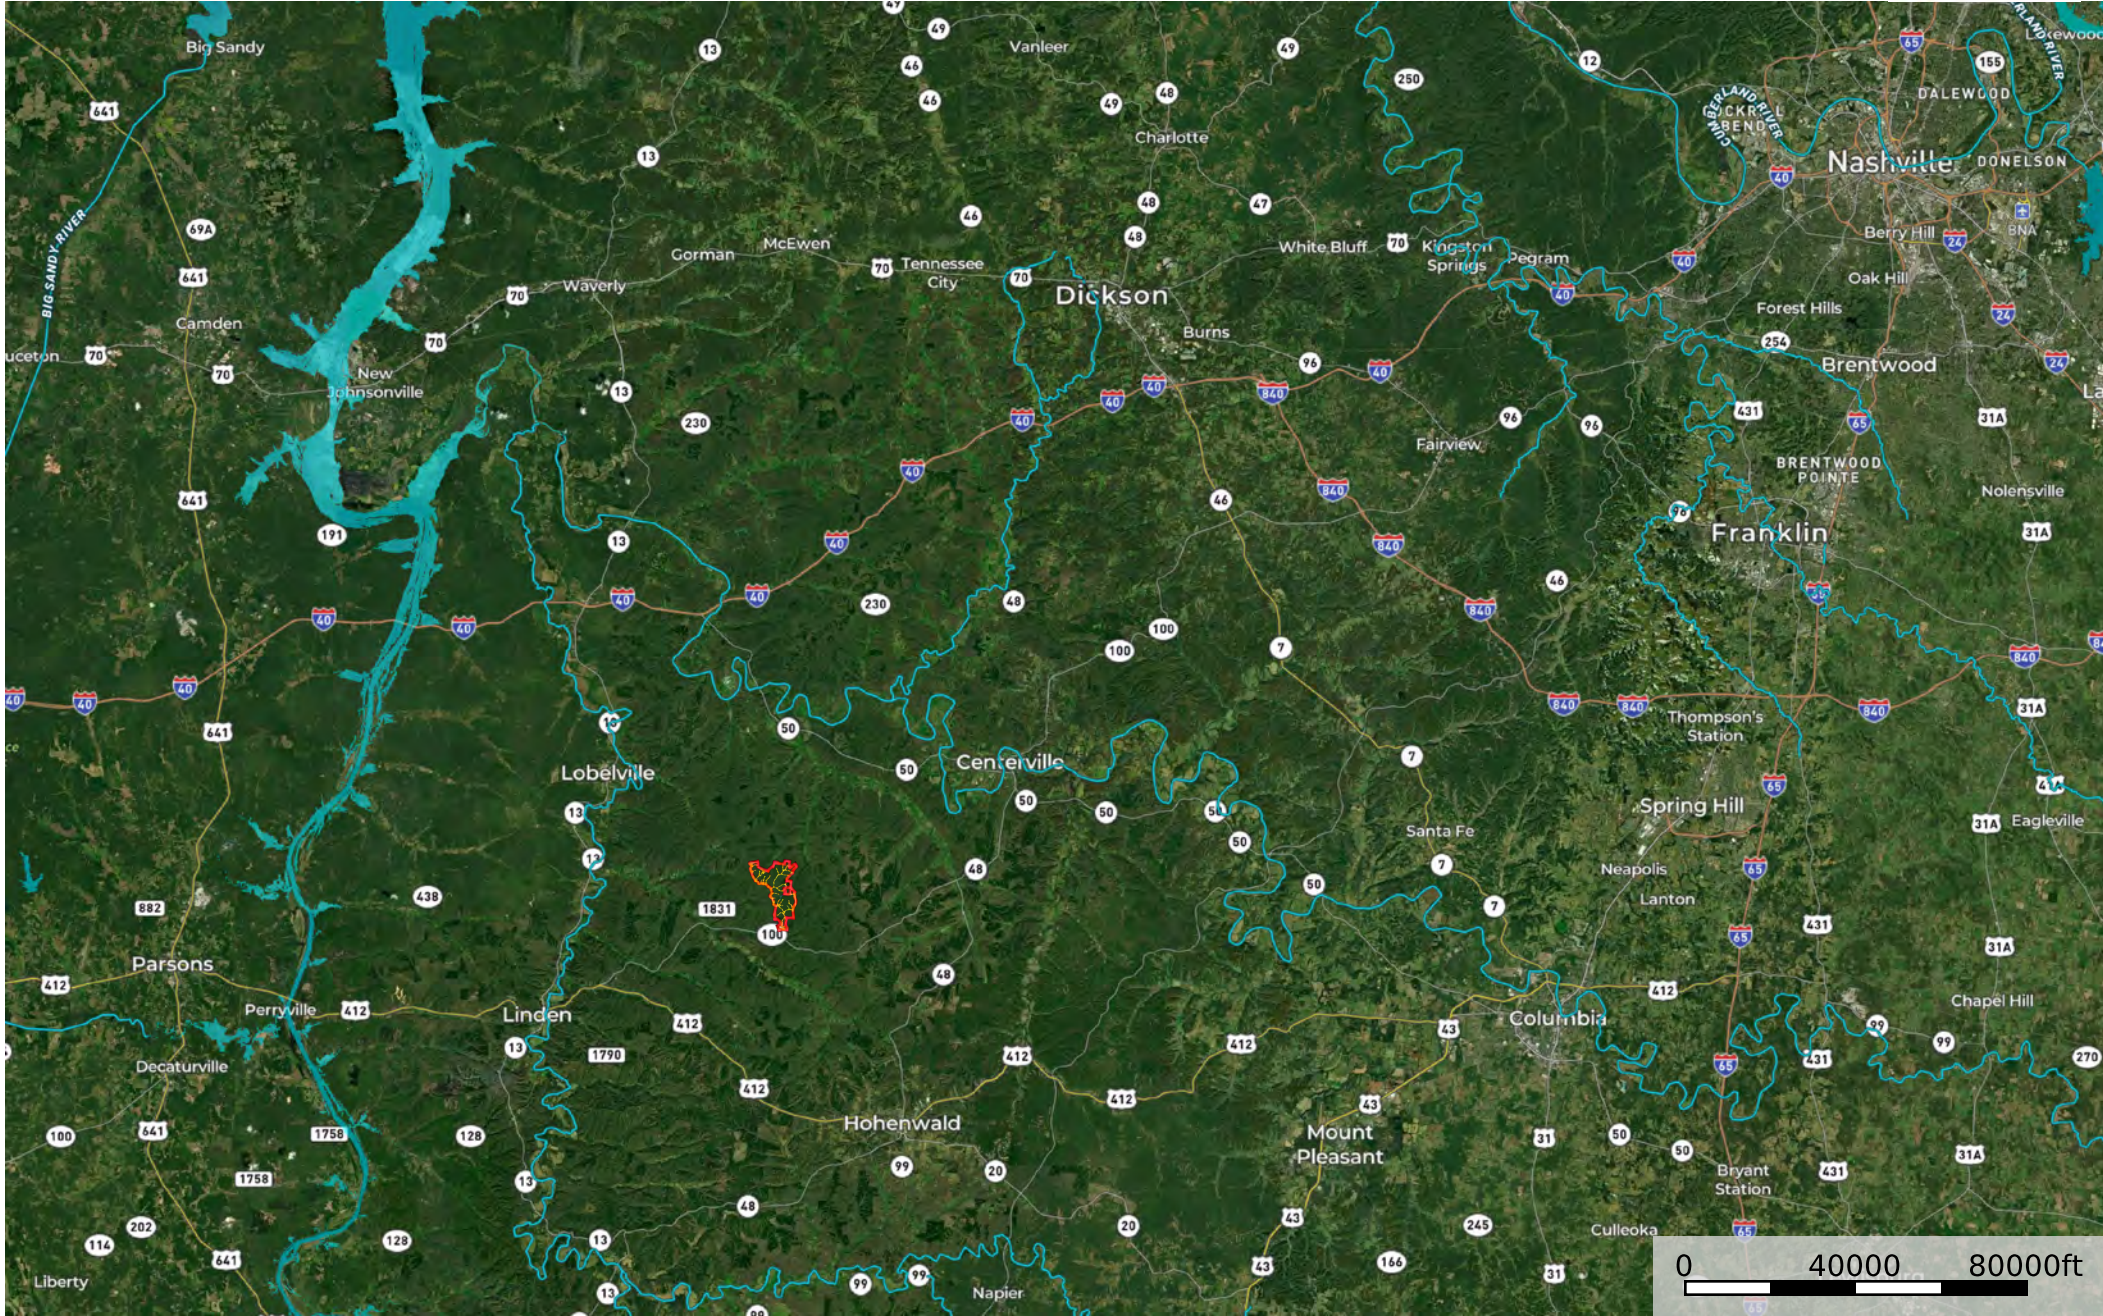

# The 1871 Location Map

Tennessee, AC +/-

- Road / Trail
- Primary Road
- ▬ Pond / Tank
- ▭ Boundary
- Stream, Intermittent
- River/Creek
- ▭ Water Body