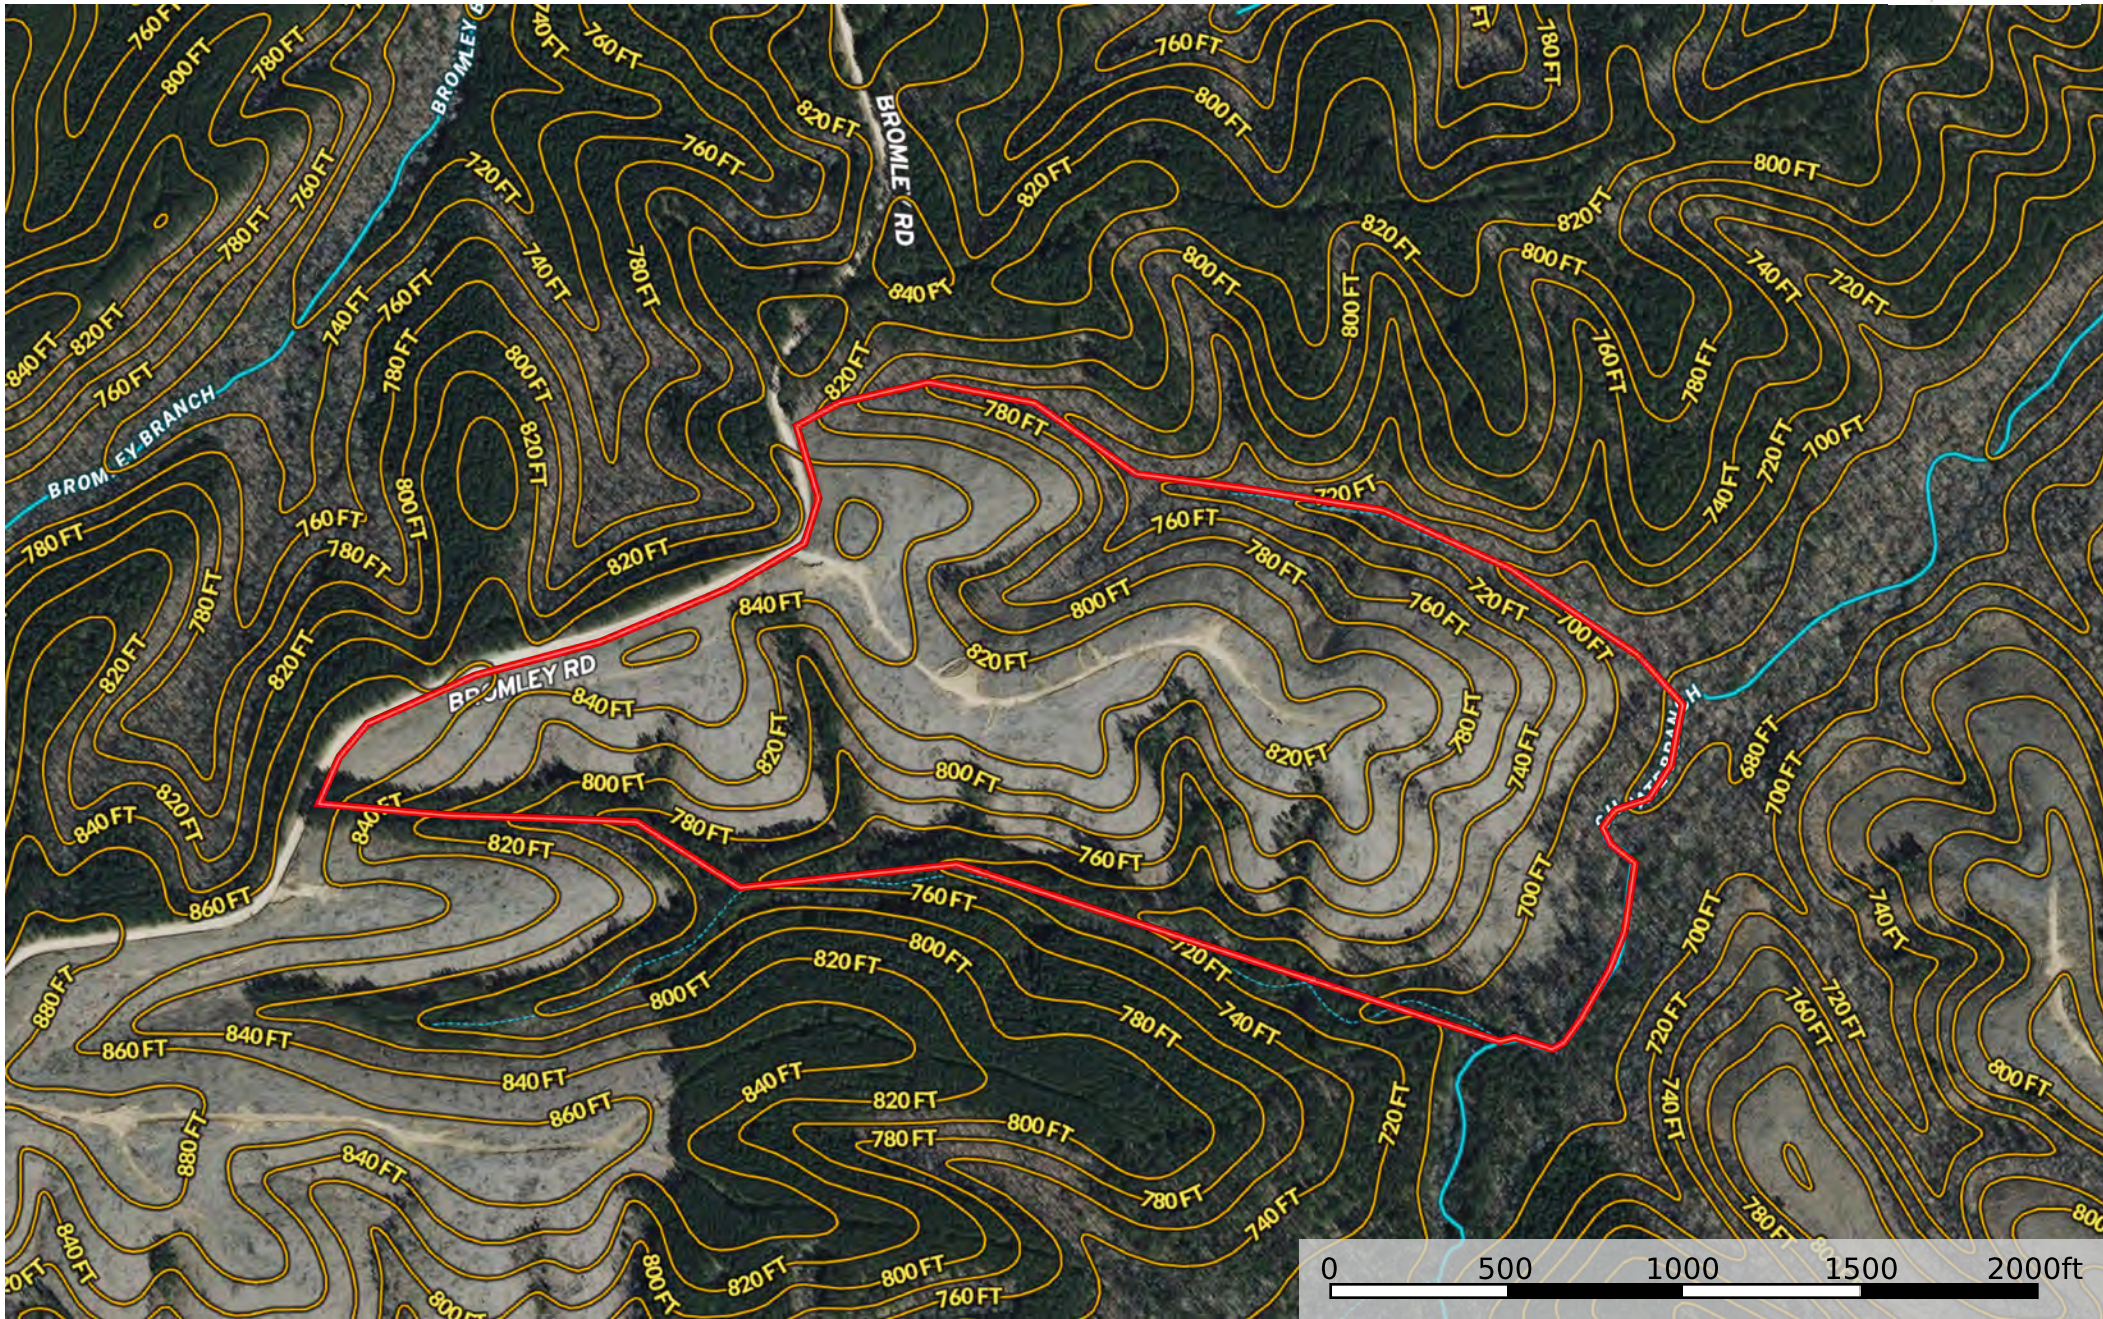

Bromley Road Ridge Topography Map

Tennessee, AC +/-

- Boundary
- Stream, Intermittent
- River/Creek
- Water Body