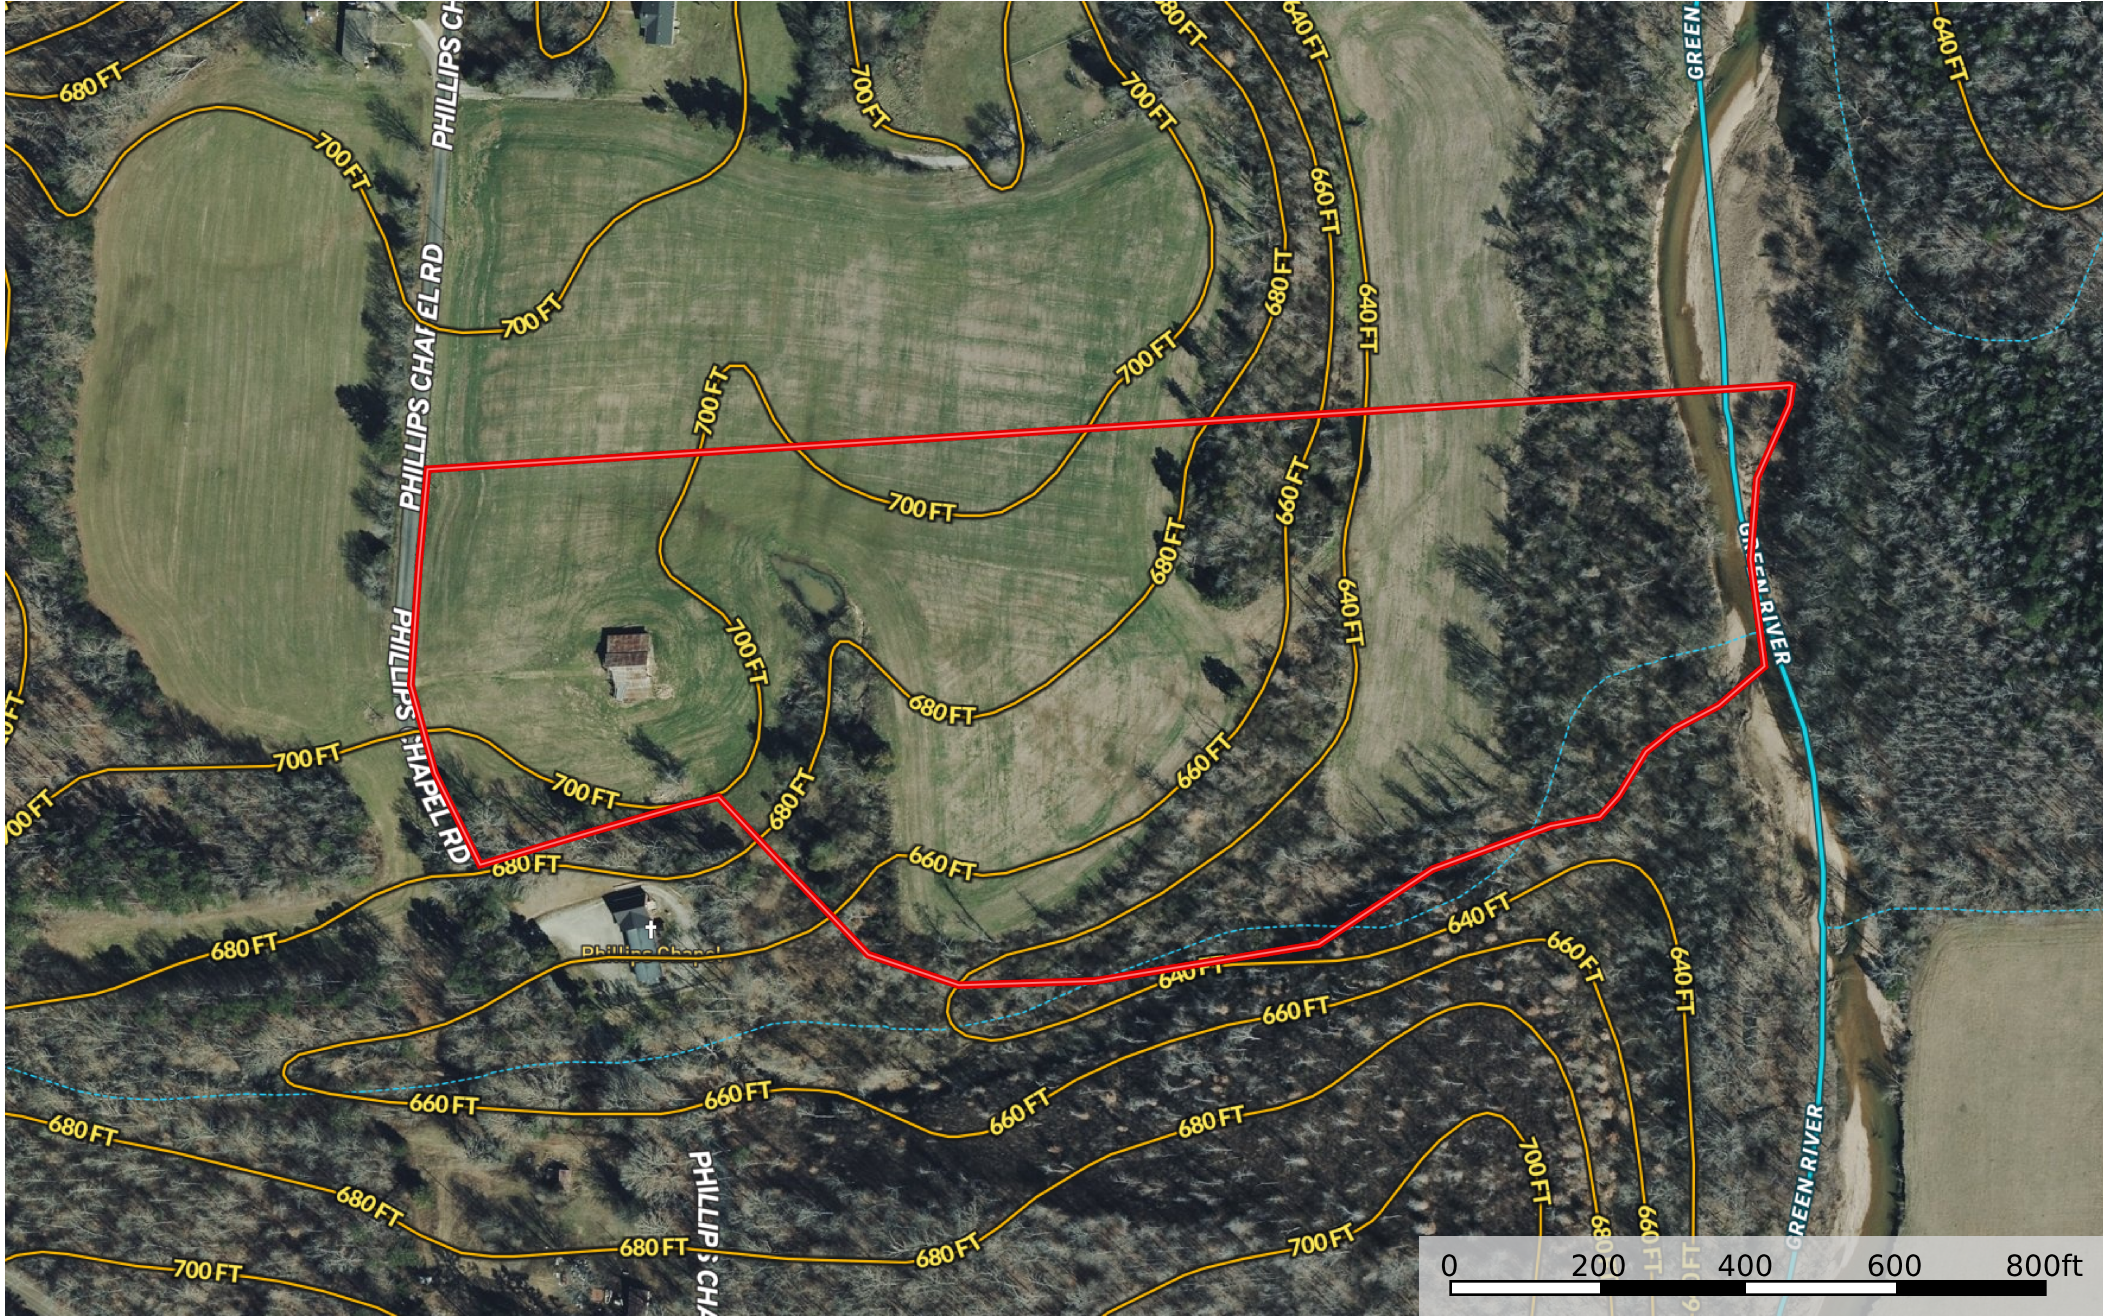

# Green River Red Barn Tract - Topography Map

Tennessee, AC +/-

- Boundary
- Stream, Intermittent
- River/Creek
- Water Body