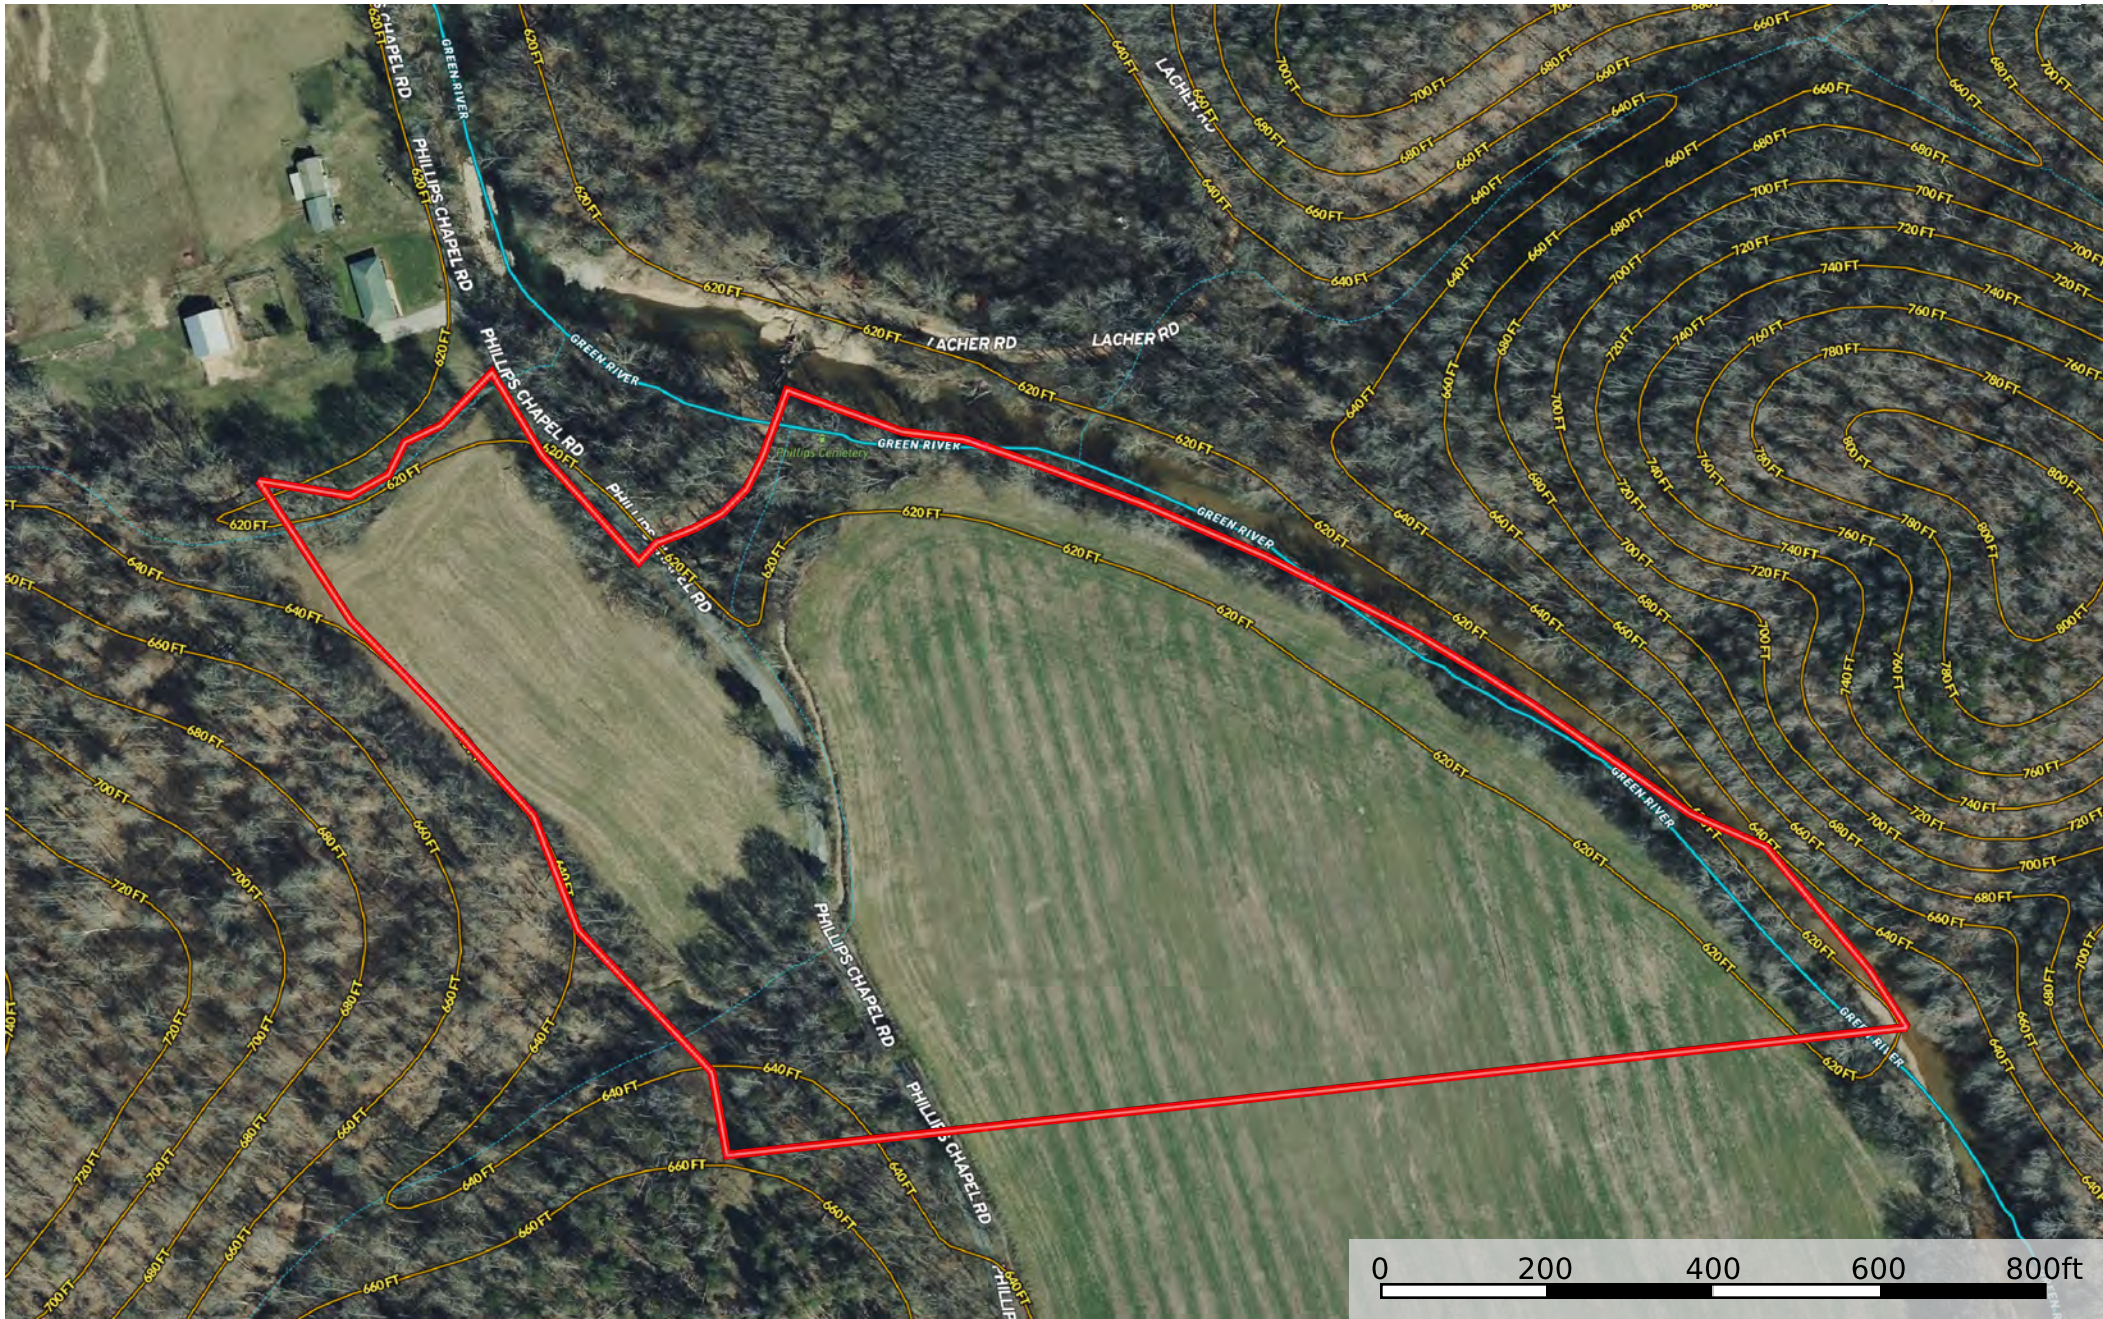

# Green River Retreat - Topography Map

Tennessee, AC +/-

- Boundary
- Stream, Intermittent
- River/Creek
- Water Body