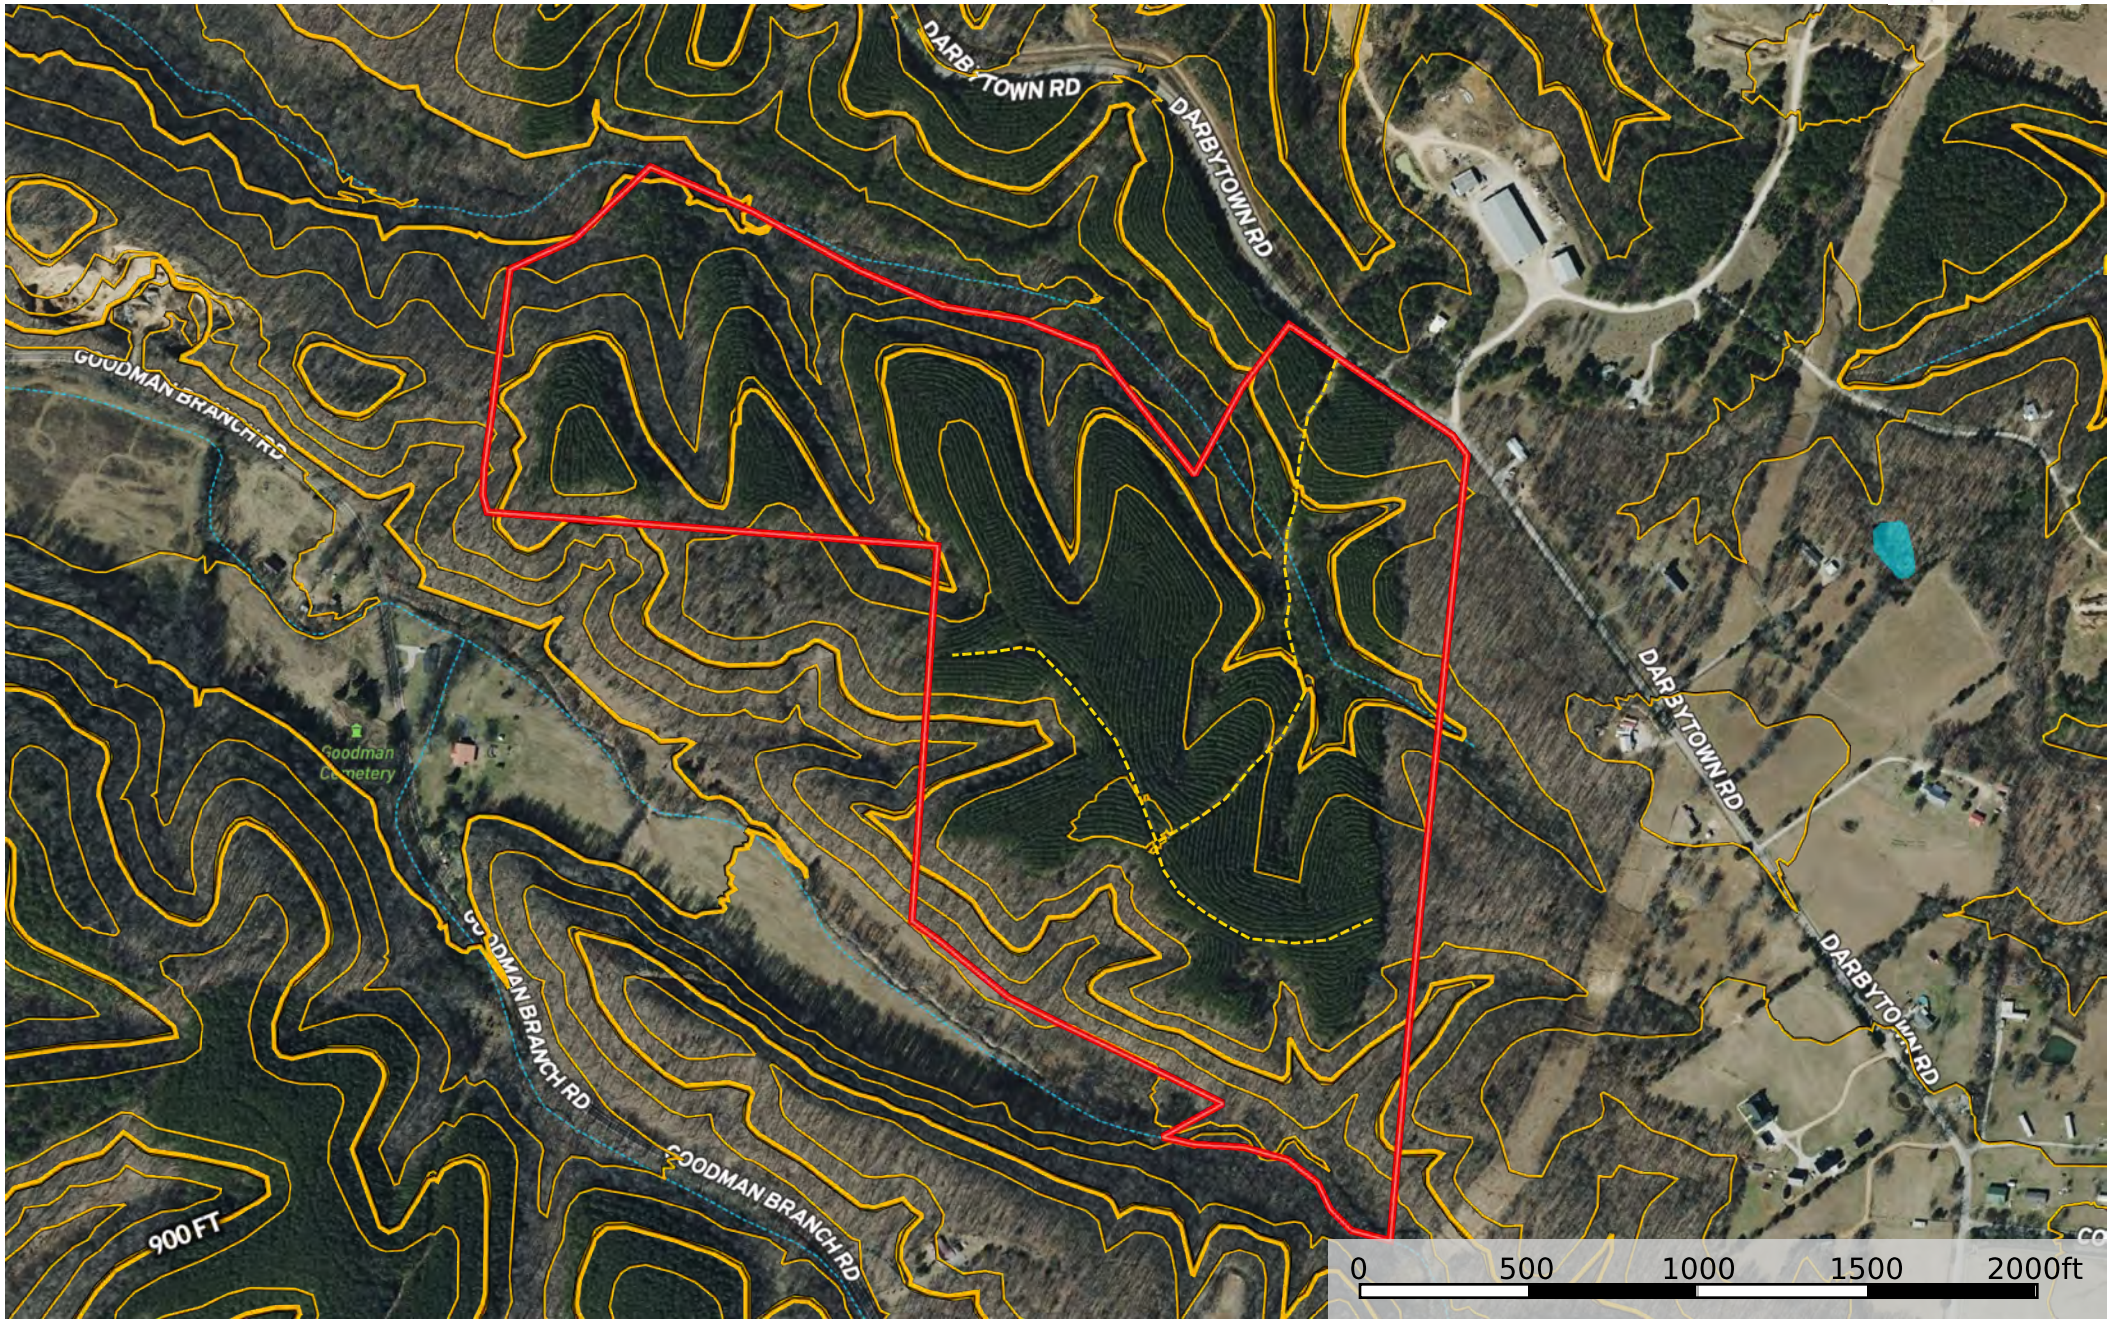

Darbytown Ridge Road Tract Topography Map

Tennessee, AC +/-

- Road / Trail
- Boundary
- Stream, Intermittent
- River/Creek
- Water Body