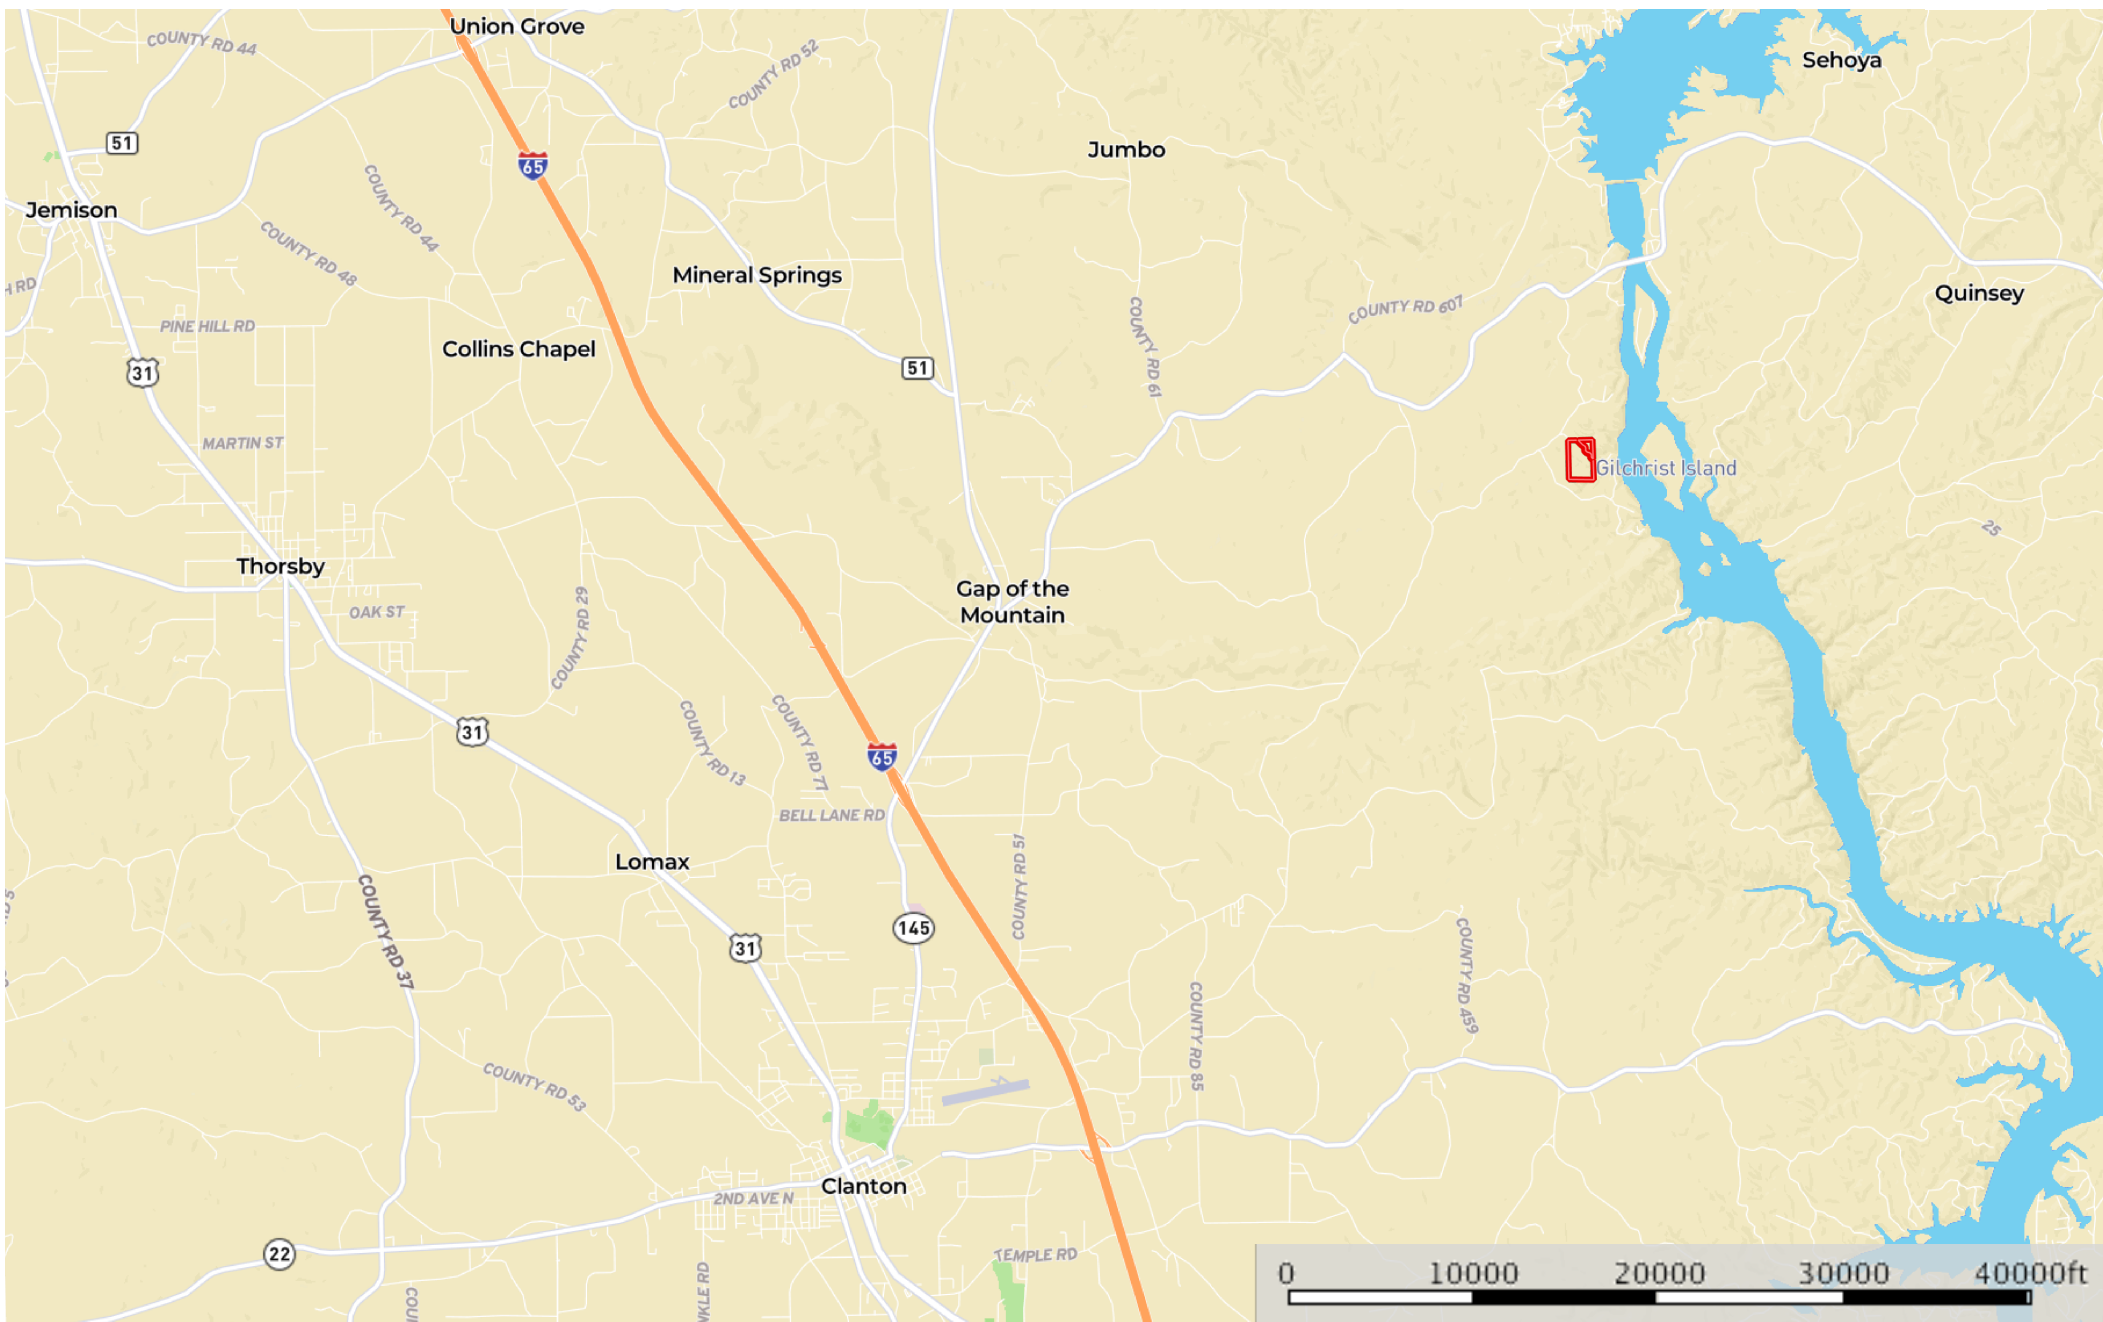

60 acres Chilton County PLL

Alabama, AC +/-

Boundary