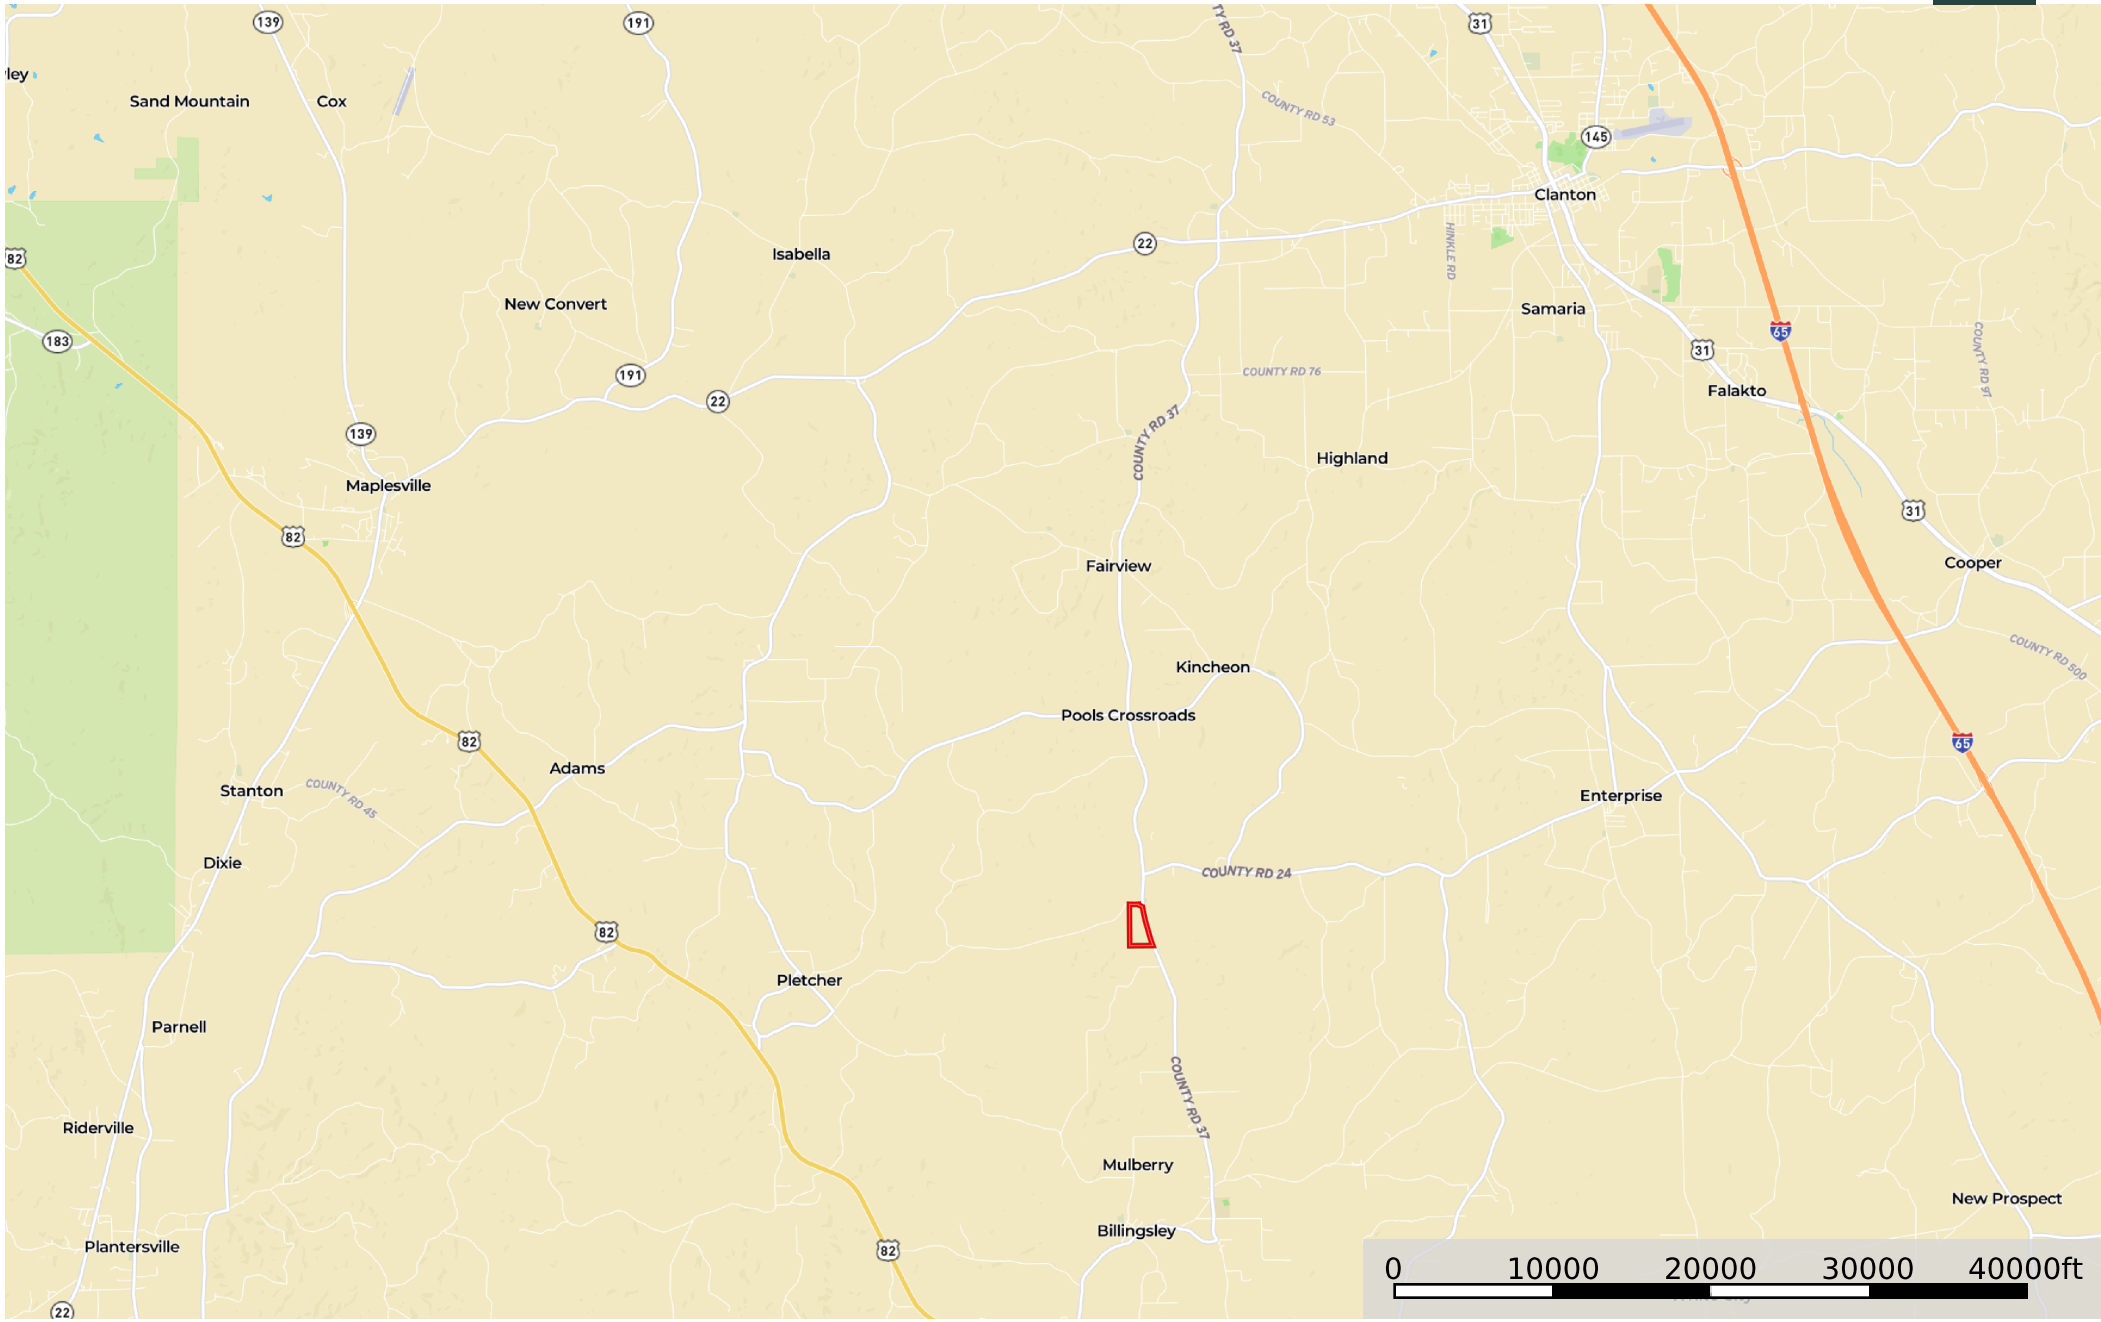

66 acres Chilton County Minor Alabama, AC +/-

 Boundary