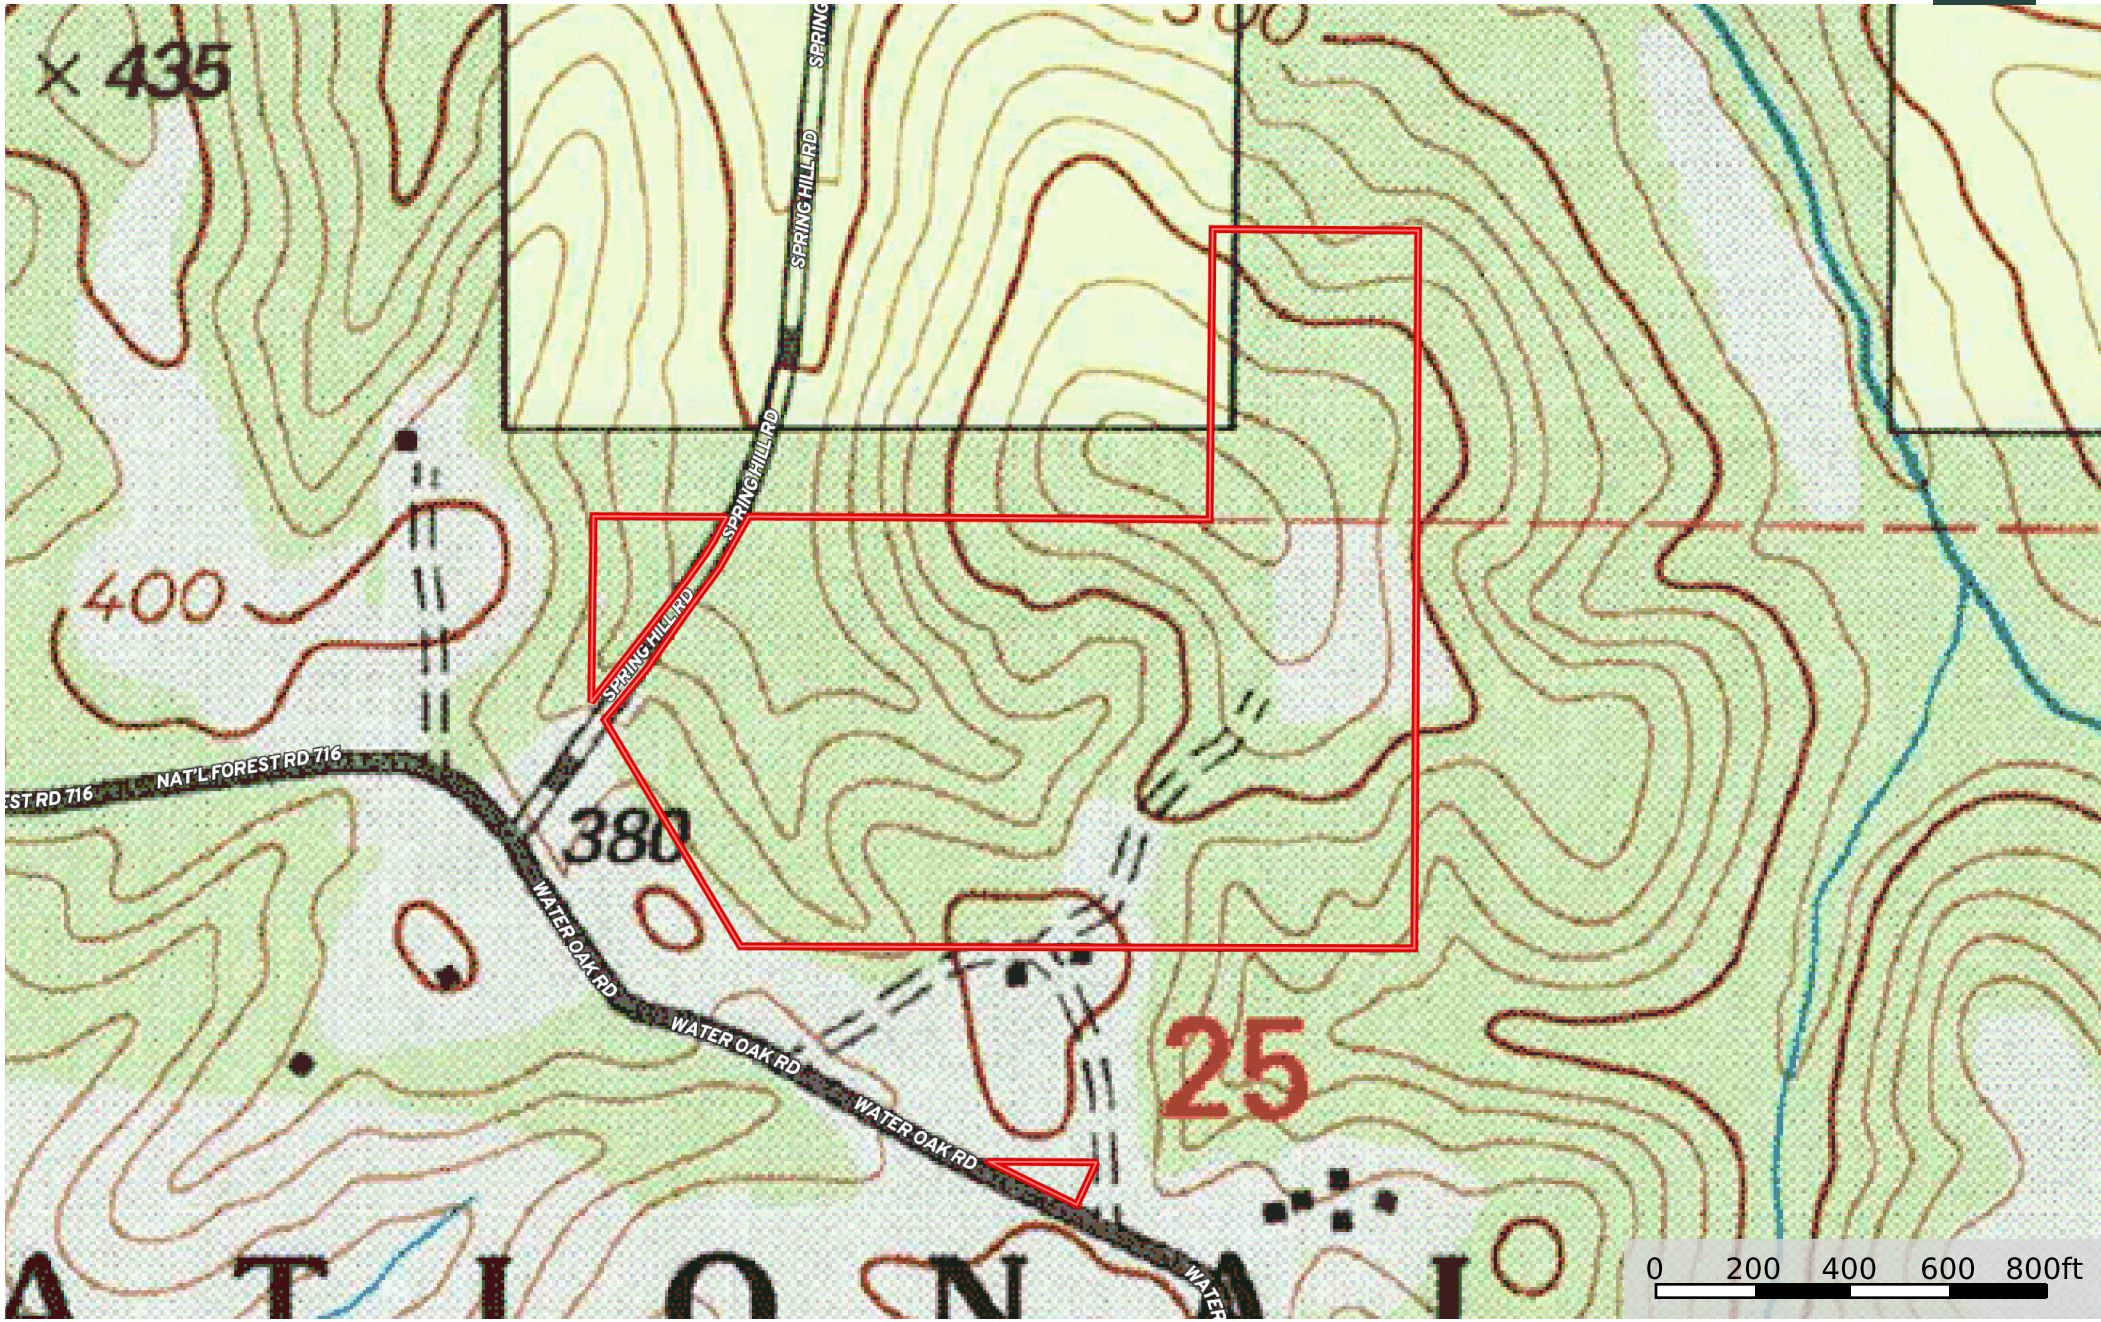

# 38 acres Hale County Averette

Hale County, Alabama, 38 AC +/-

Boundary