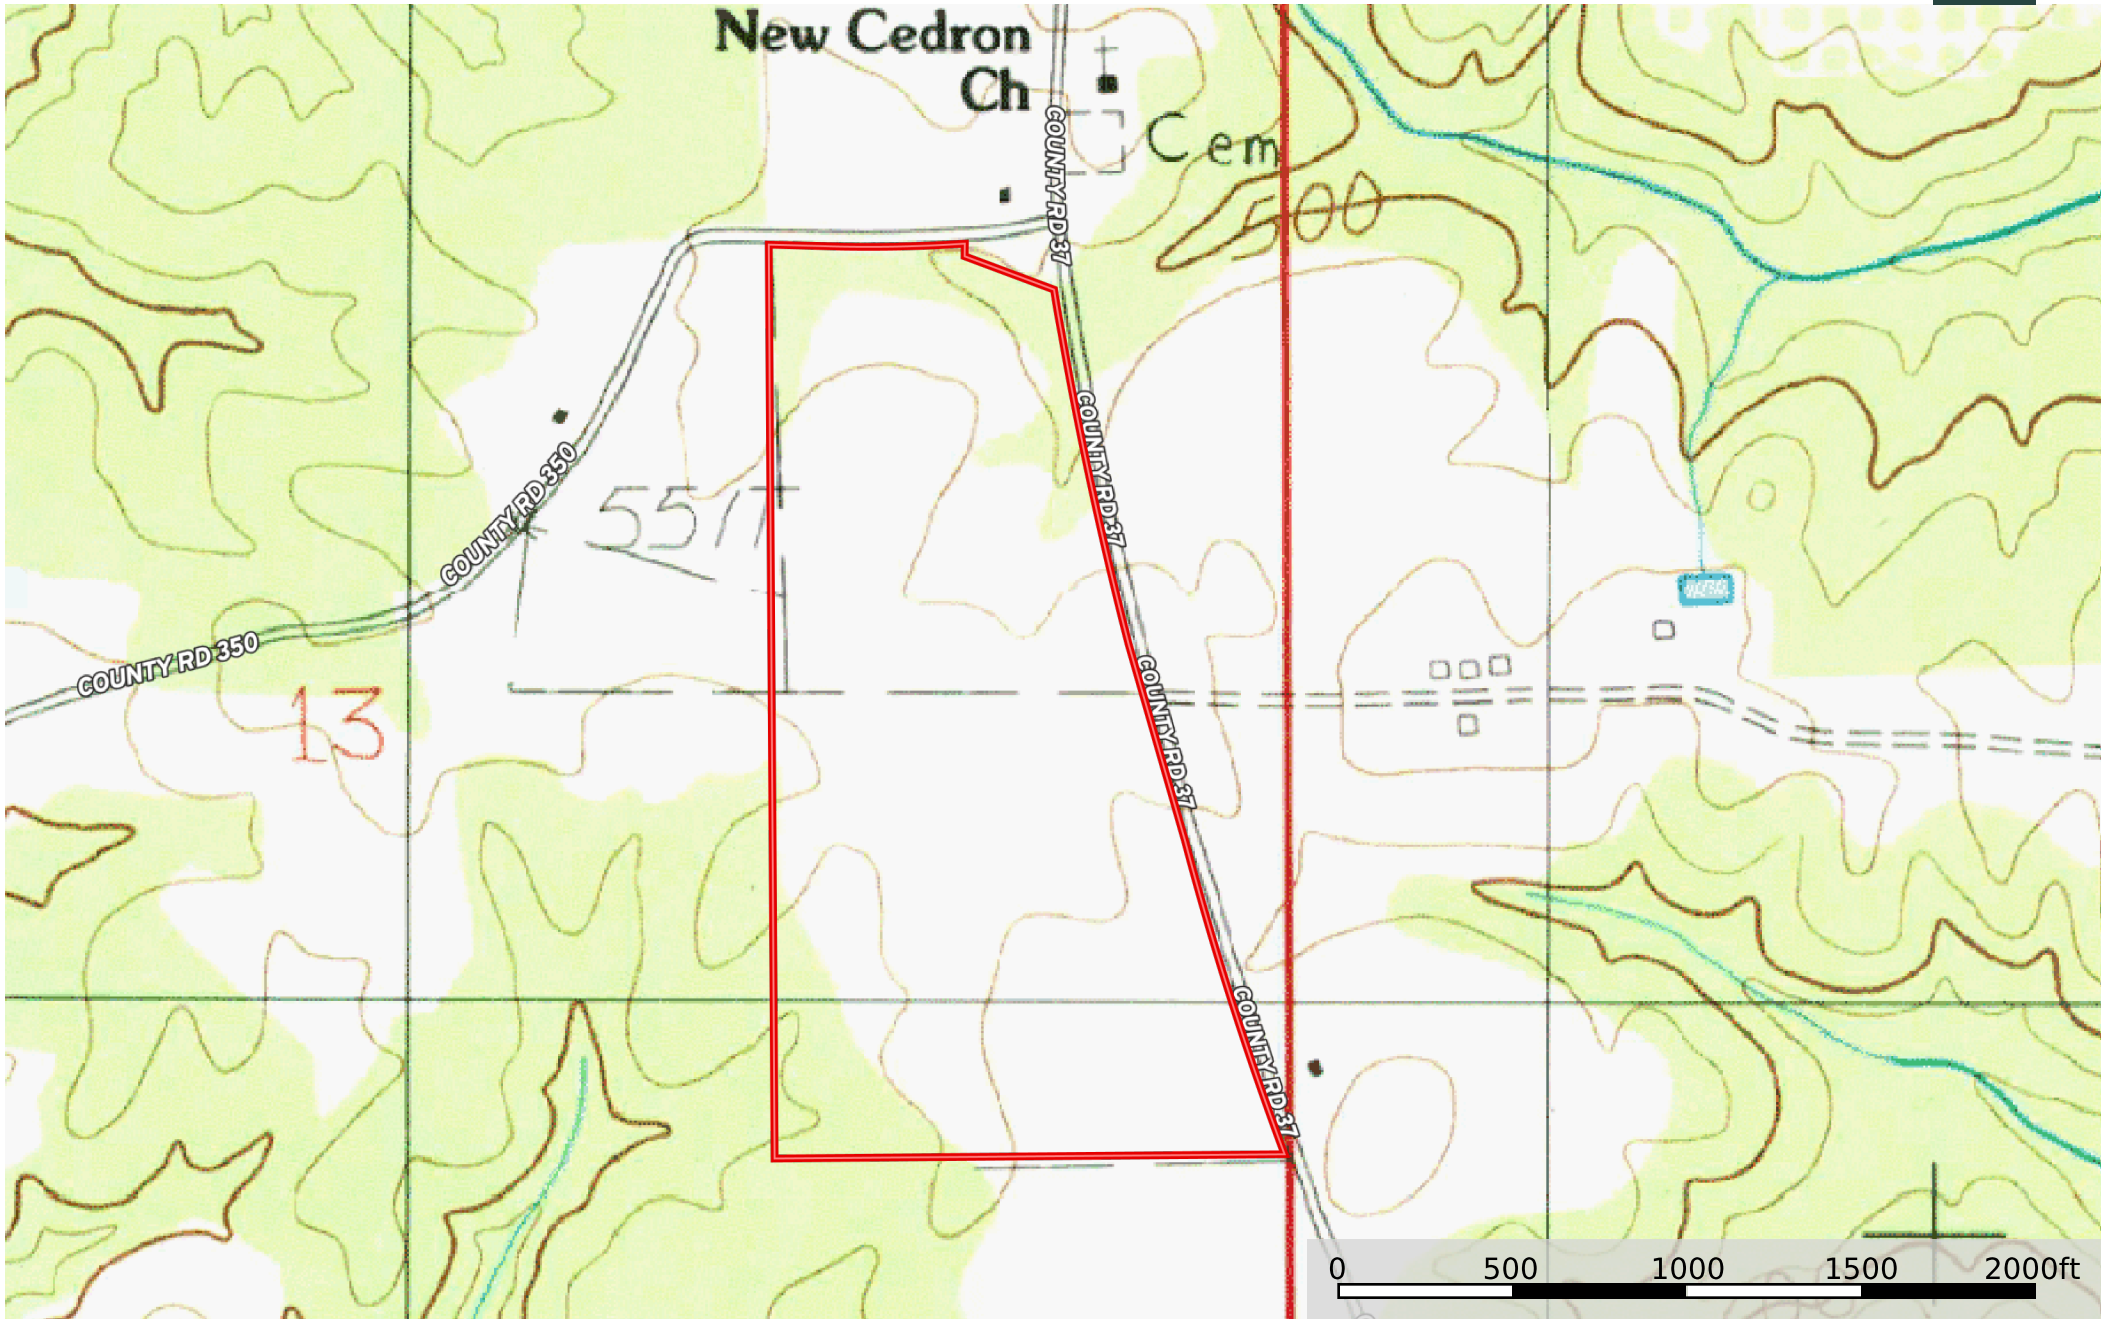

66 acres Chilton County Minor  
Alabama, AC +/-

Boundary