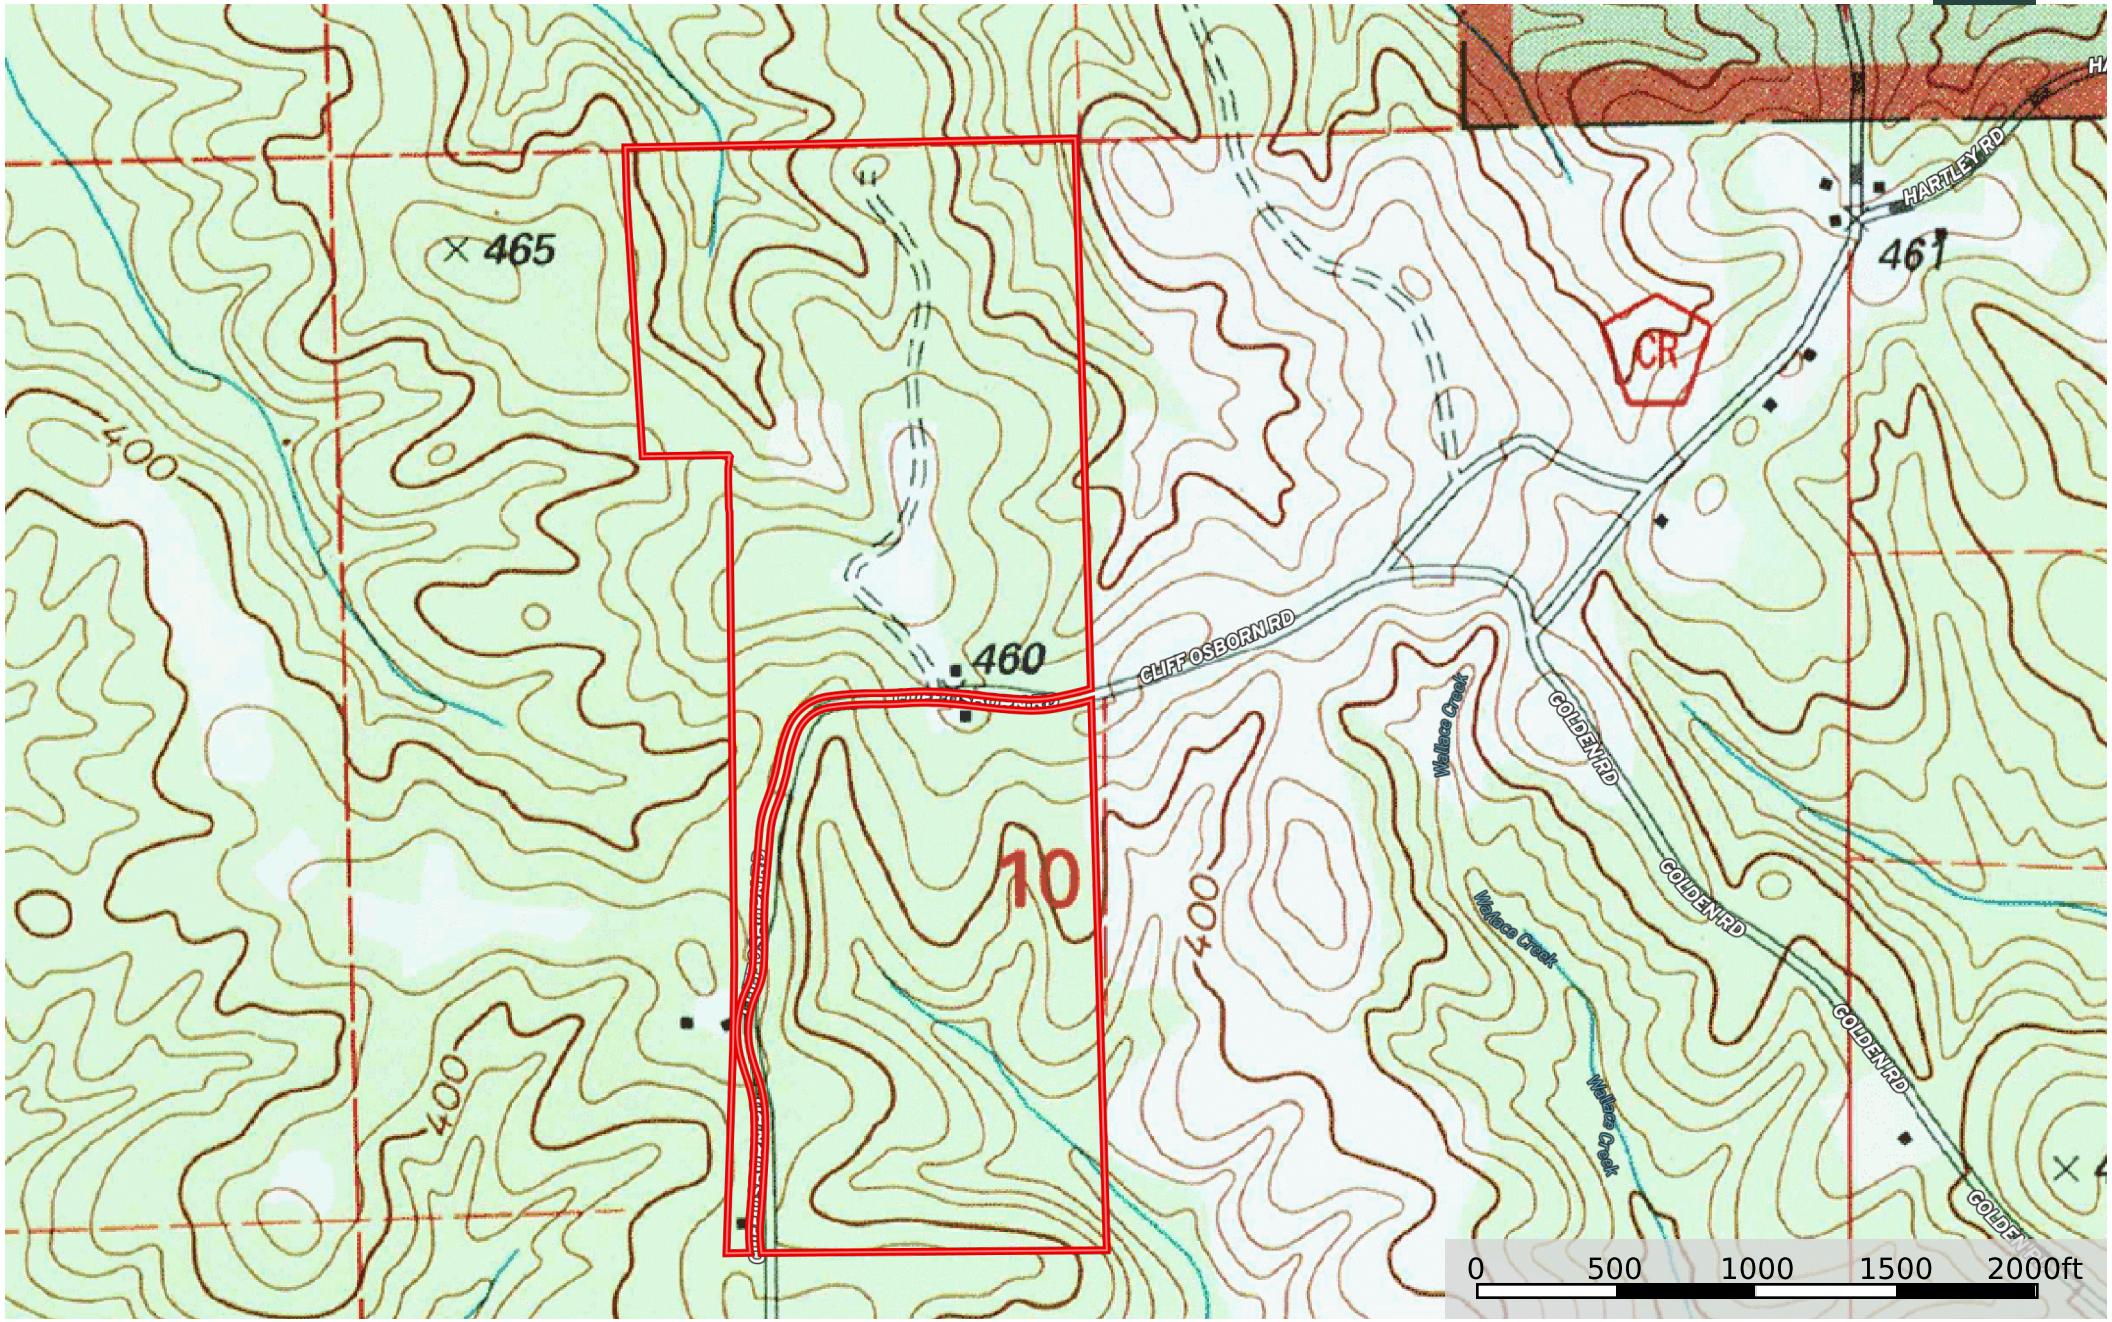

127 acres Perry County Rengifo Alabama, AC +/-

Boundary