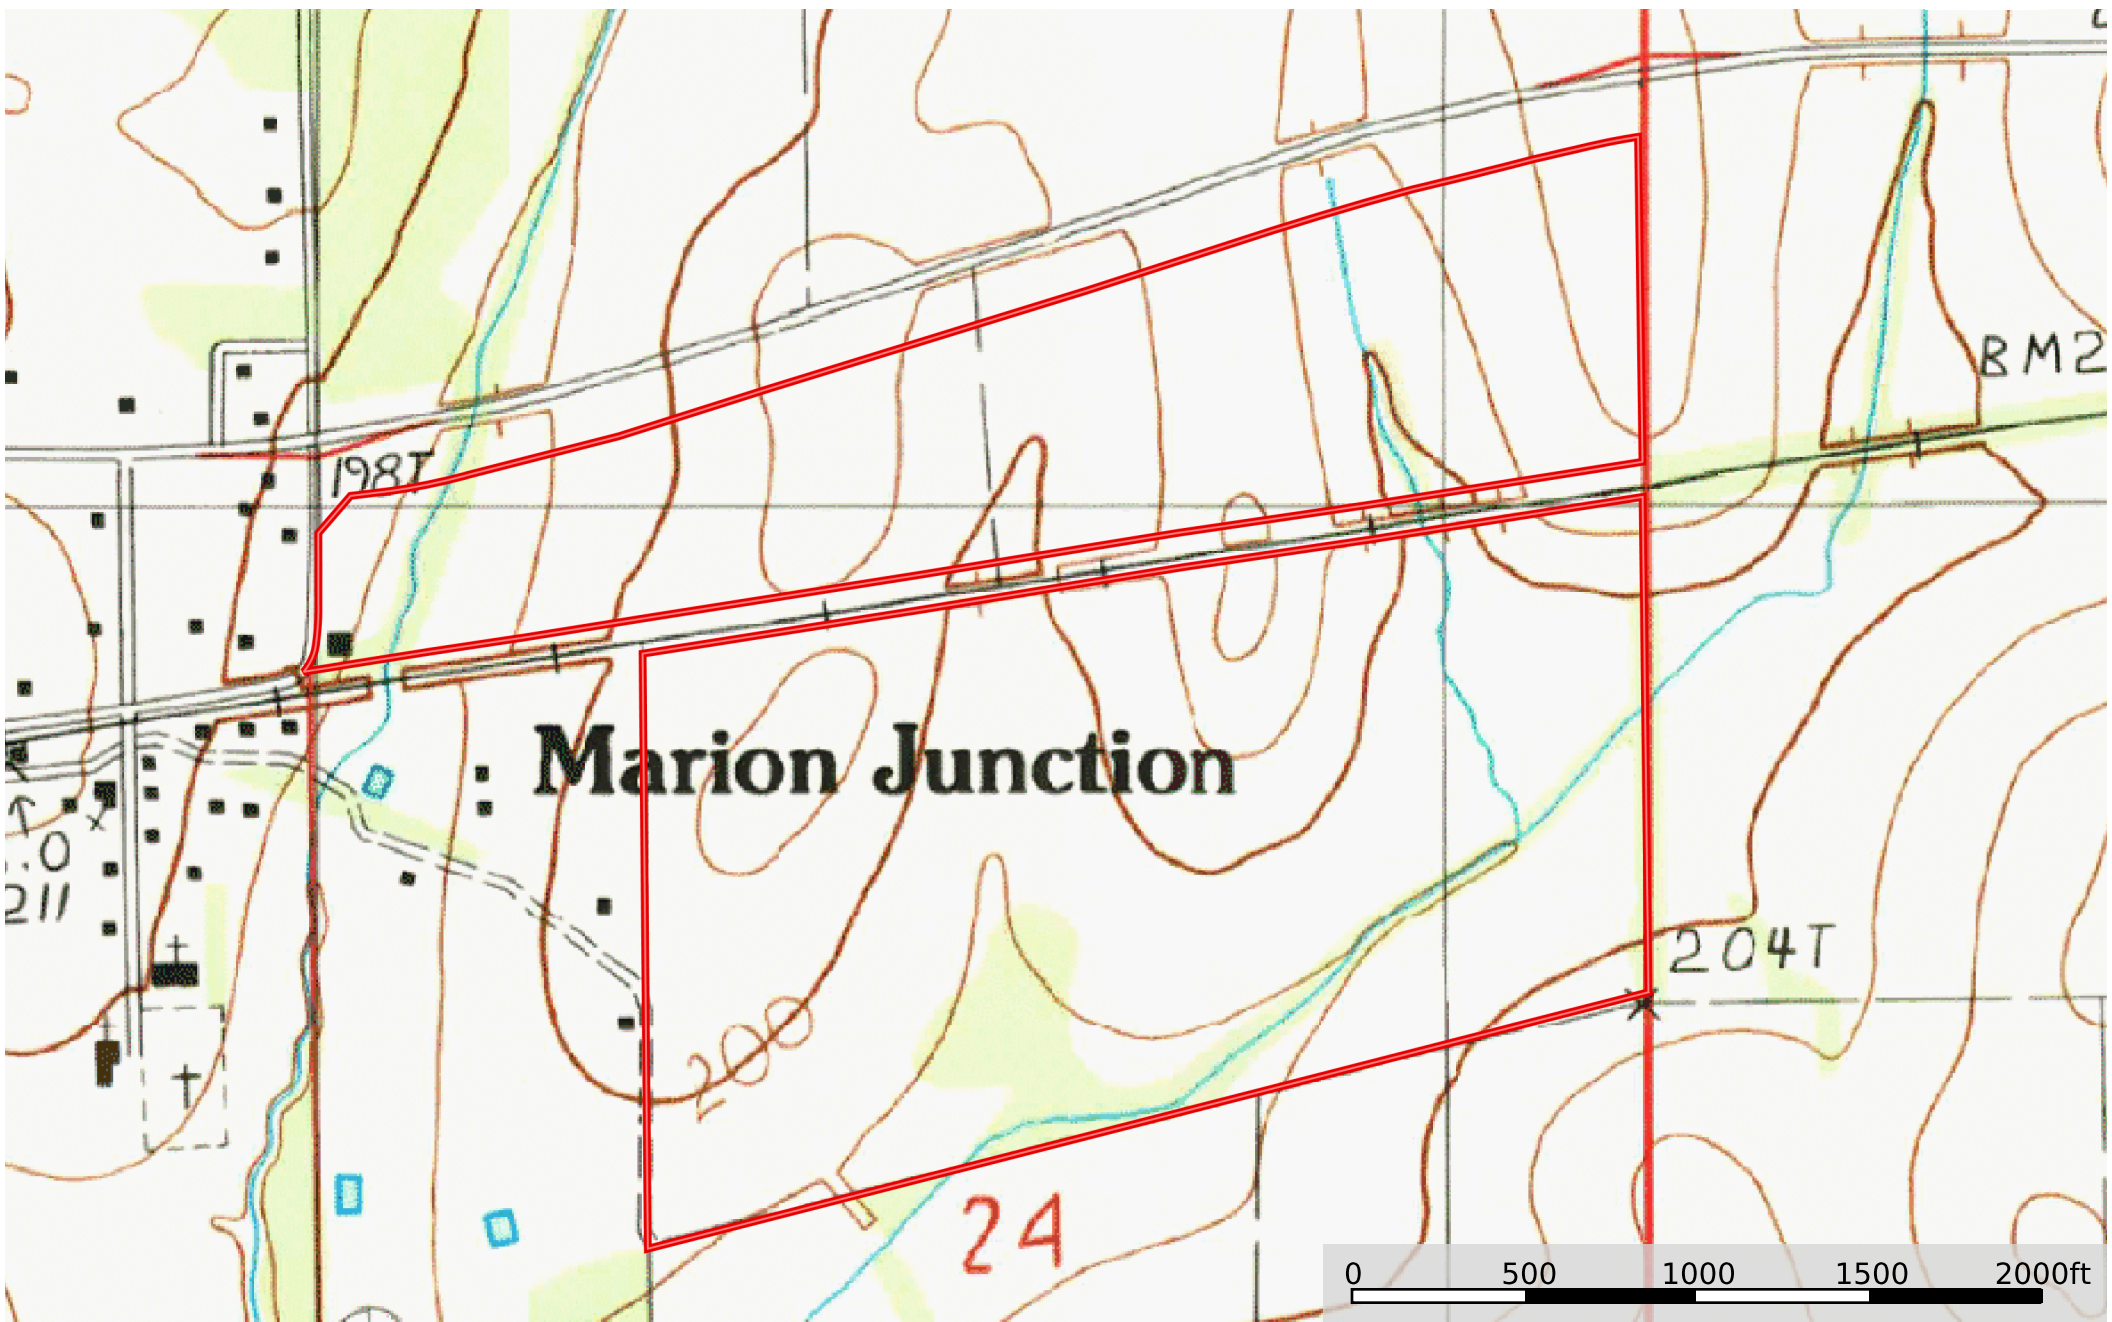

167 acres Dallas County Gilmer pasture
Dallas County, Alabama, 167 AC +/-

 Boundary