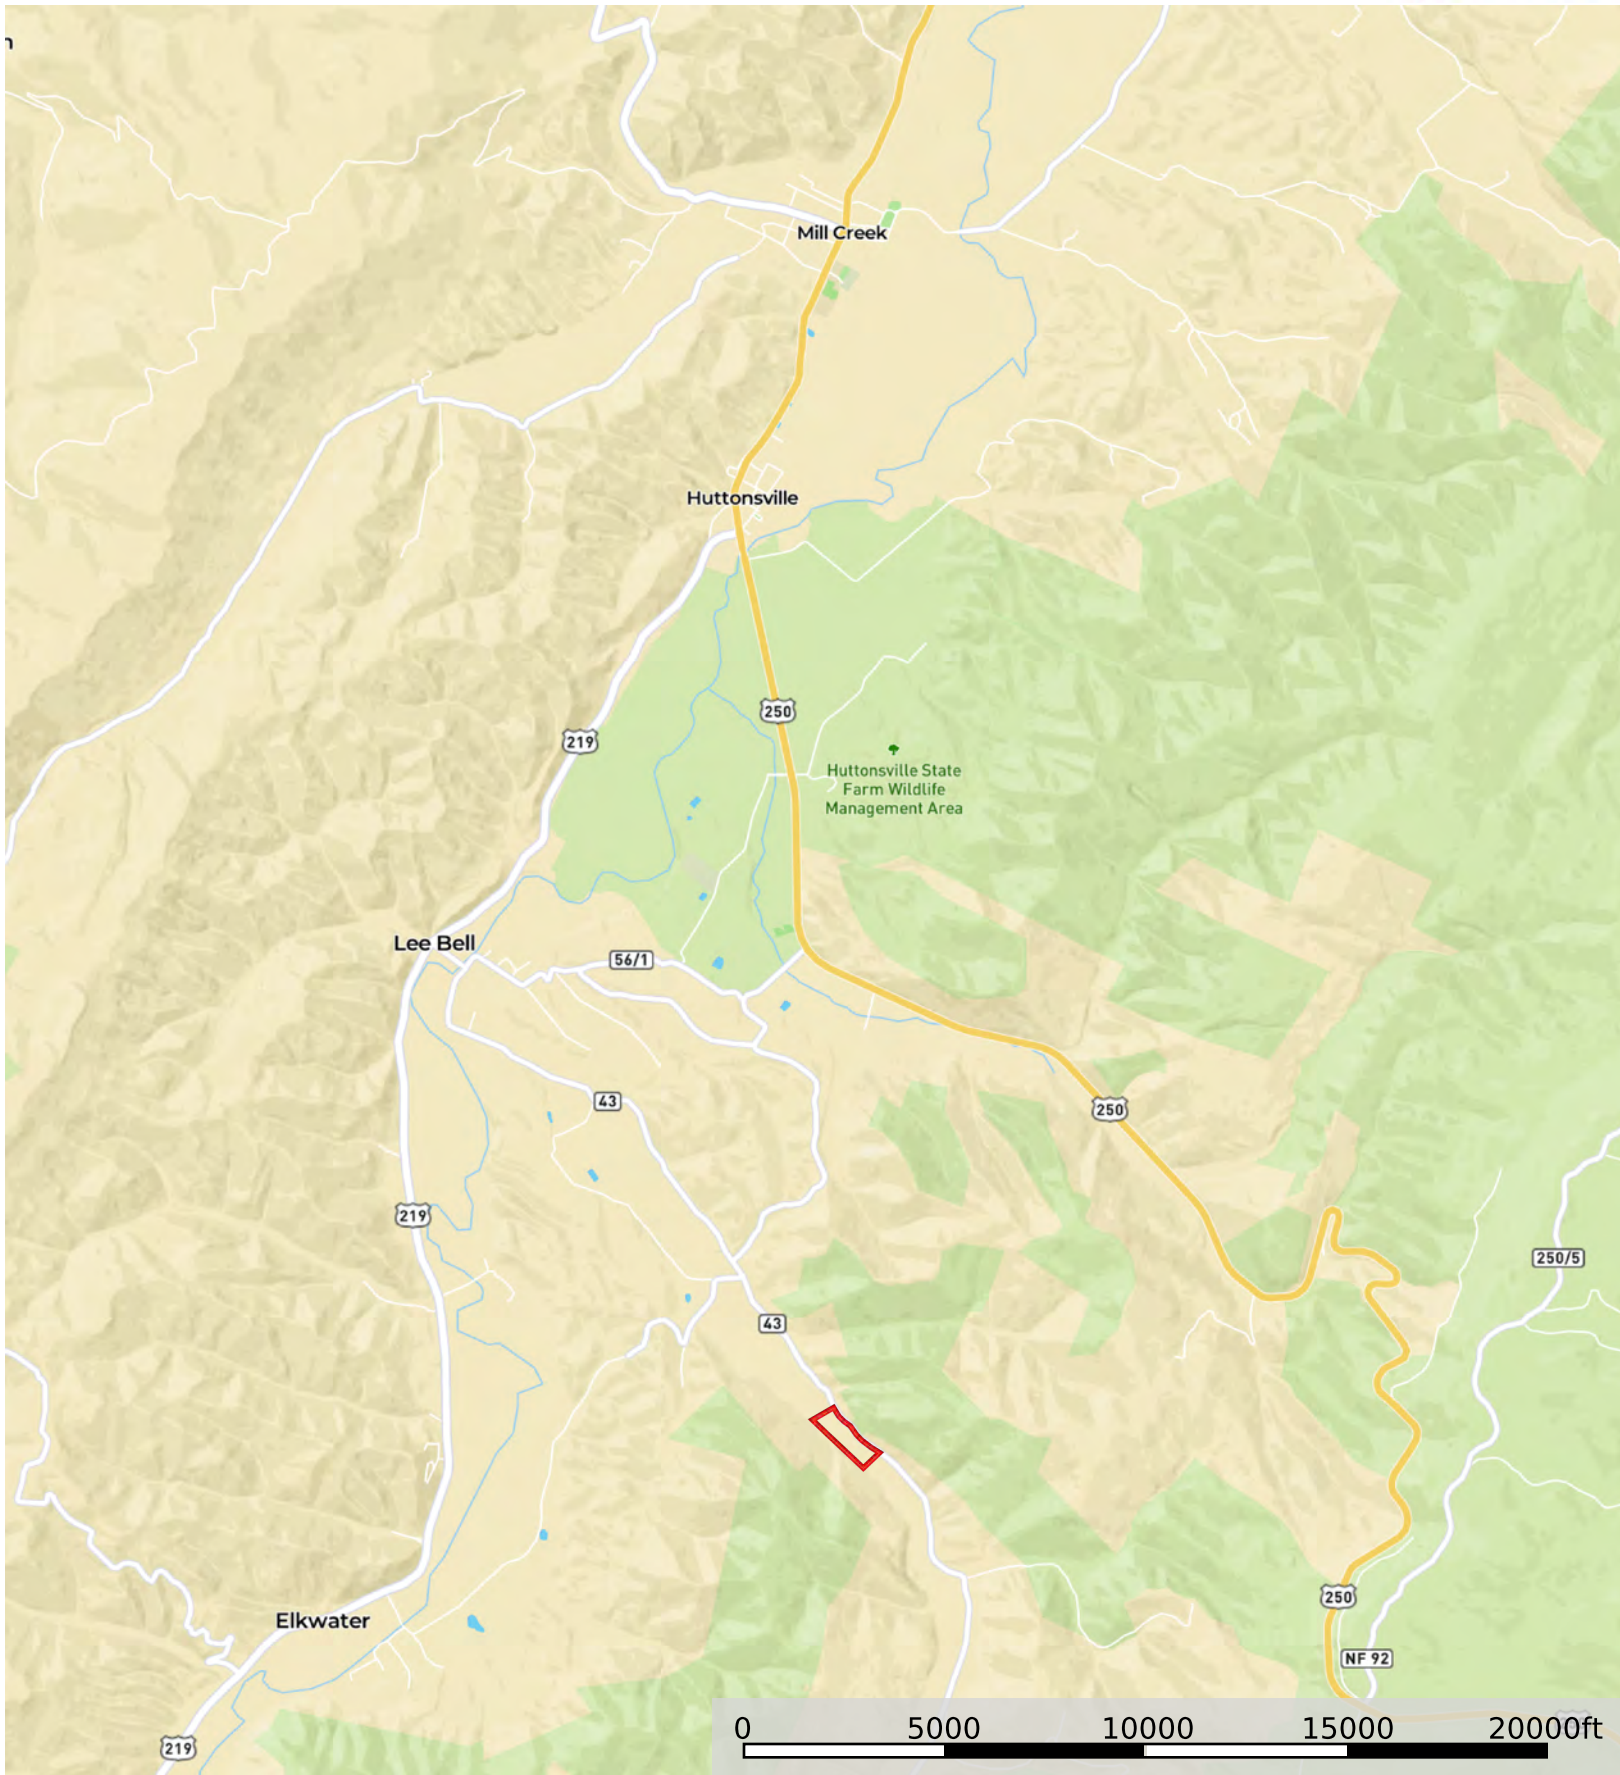

# B558 WV Randolph Co - Becky's Creek

Randolph County, West Virginia, 20 AC +/-

Portion of 09  
1280029000000