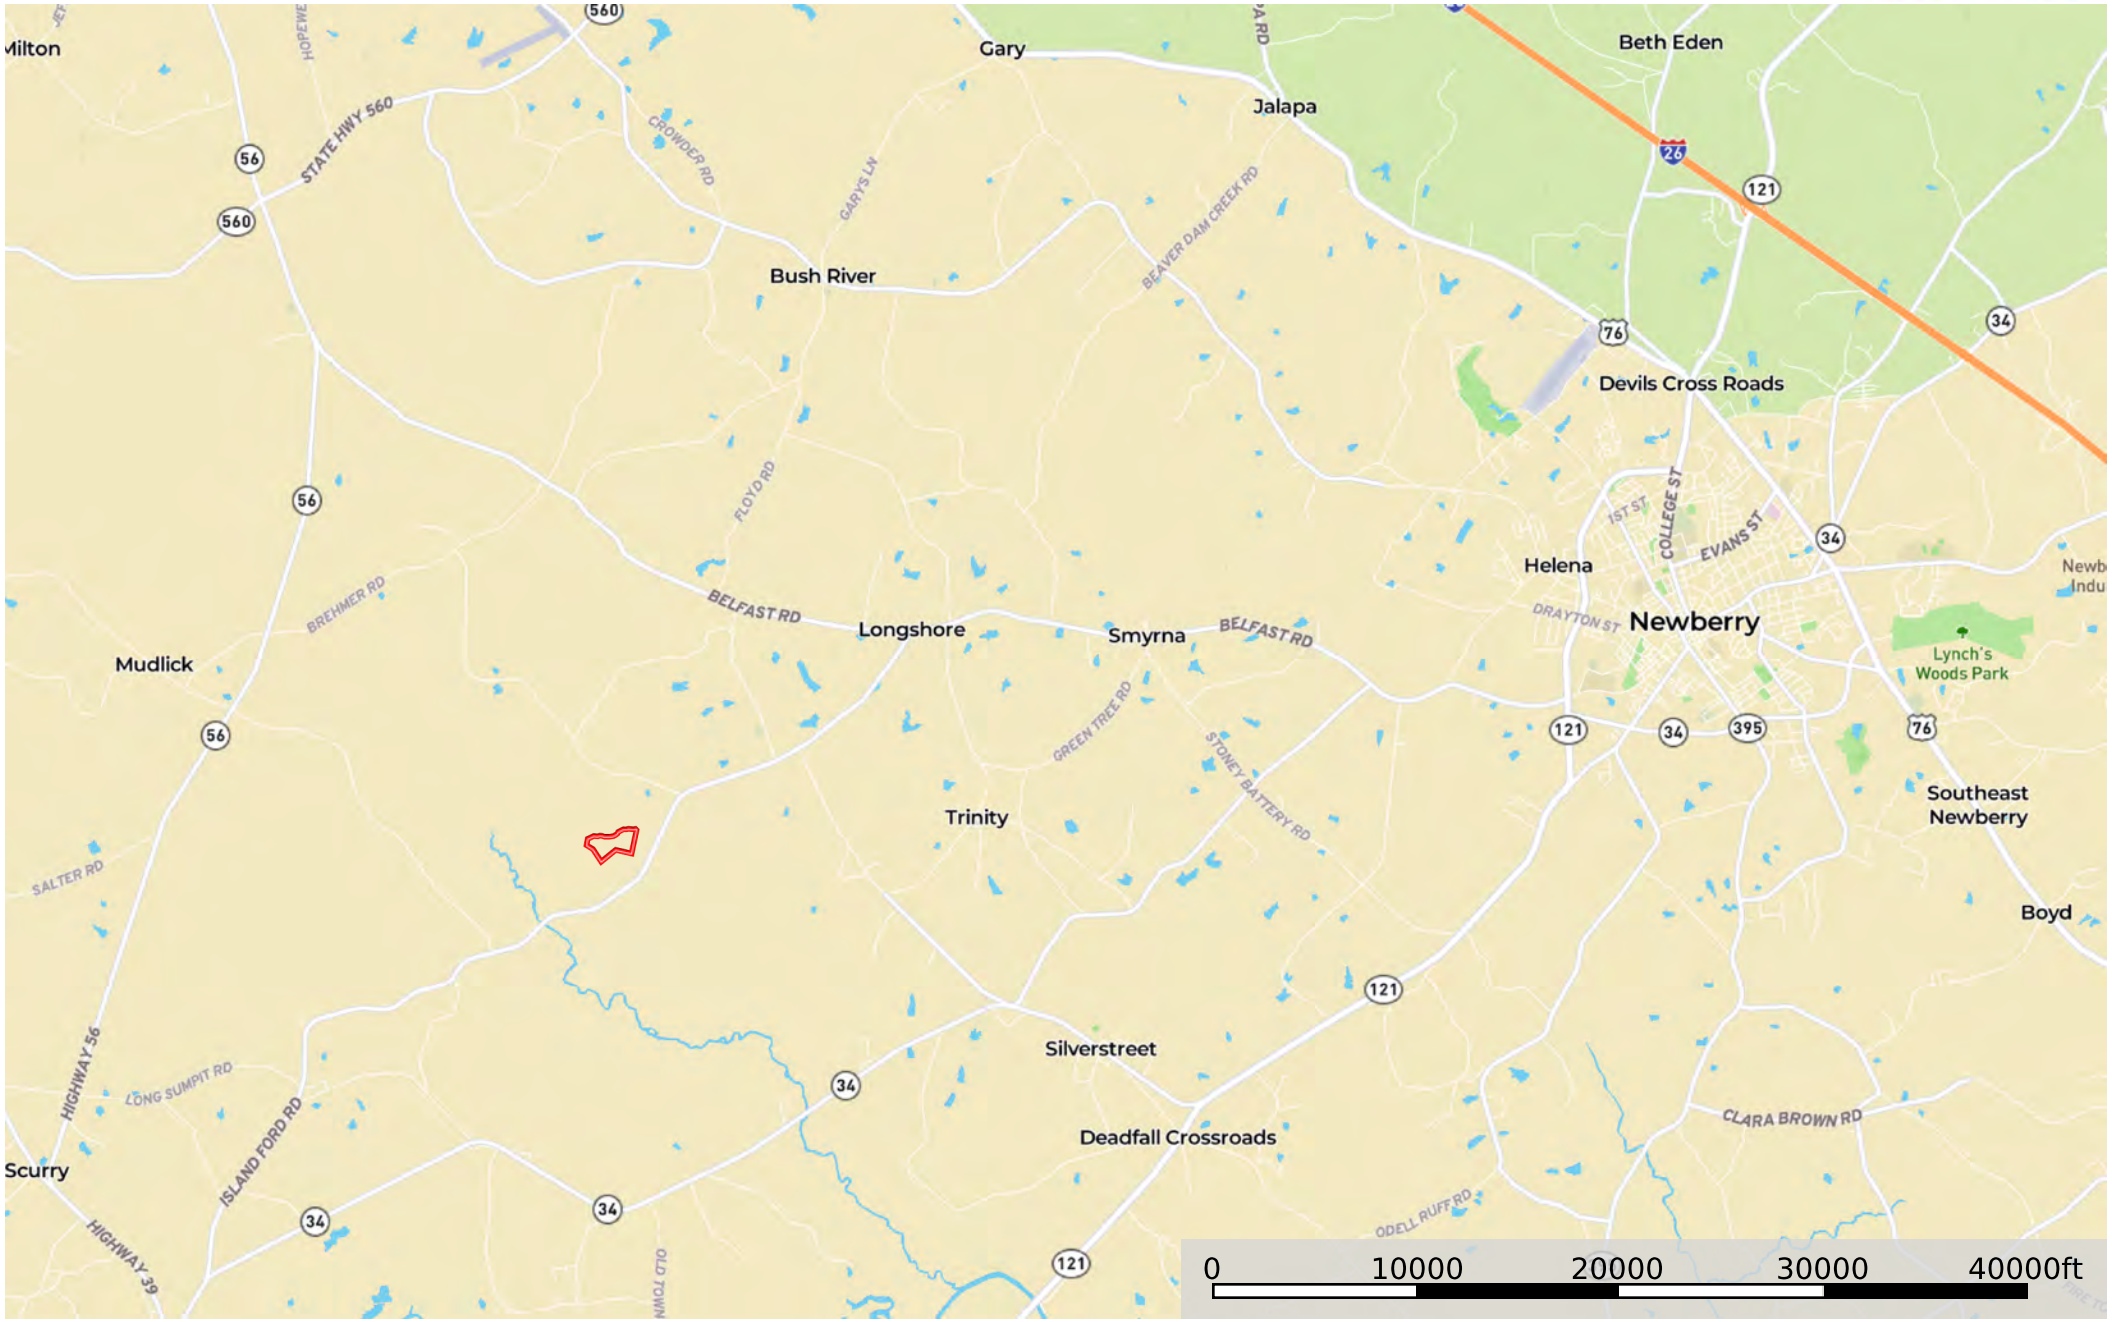

# C159 SC Newberry County - Keim

Newberry County, South Carolina, 48 AC +/-

Boundary