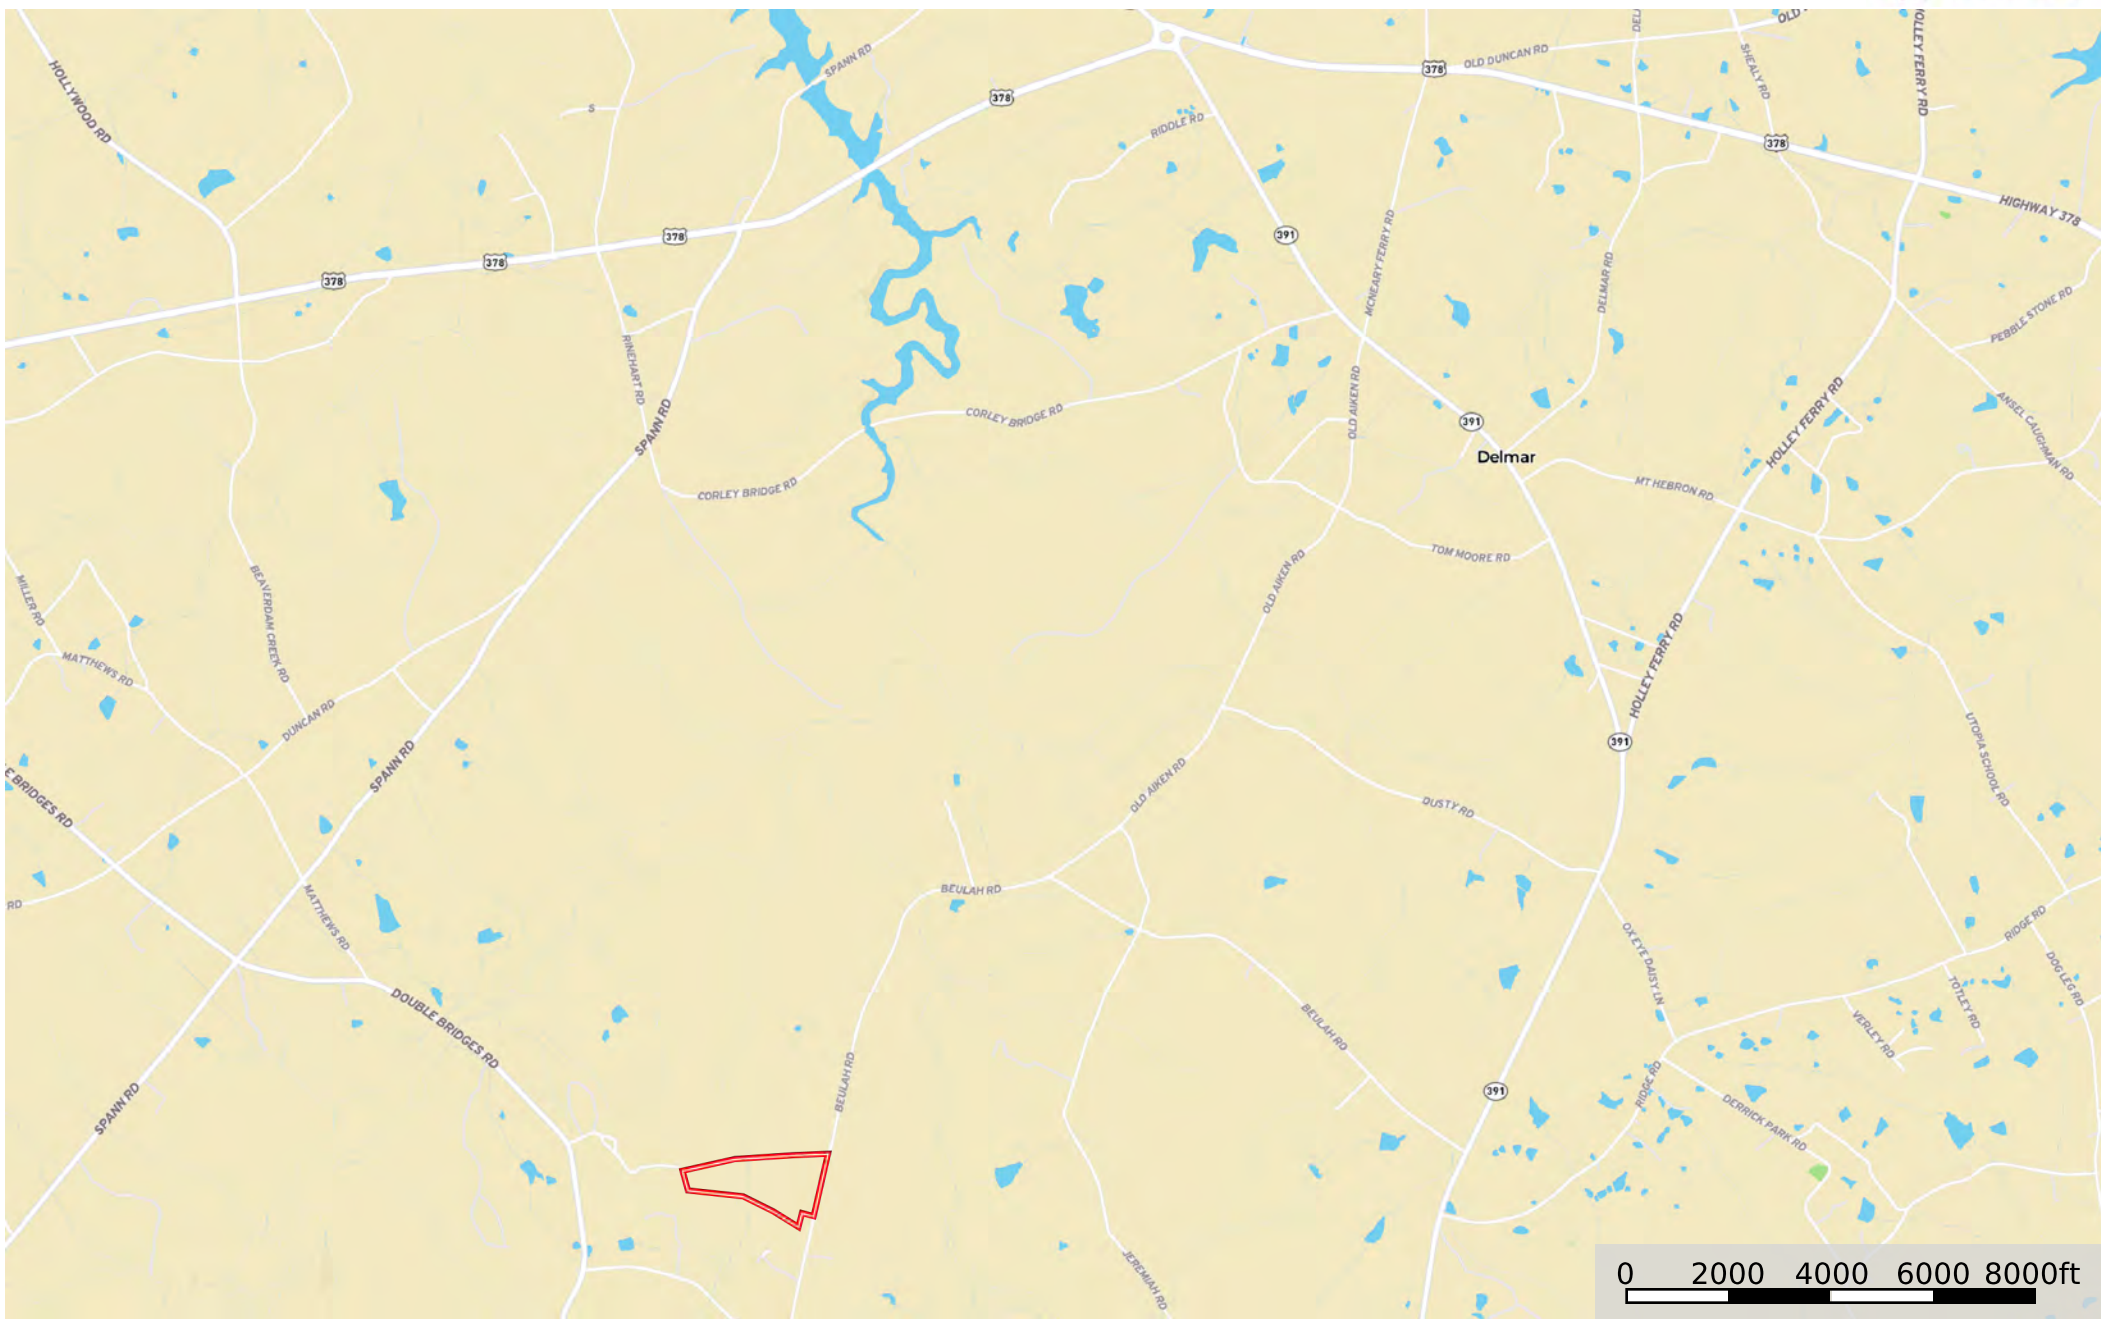

# C129 SC Saluda County-Little Boulderdash

Saluda County, South Carolina, 51.5 AC +/-

Boundary