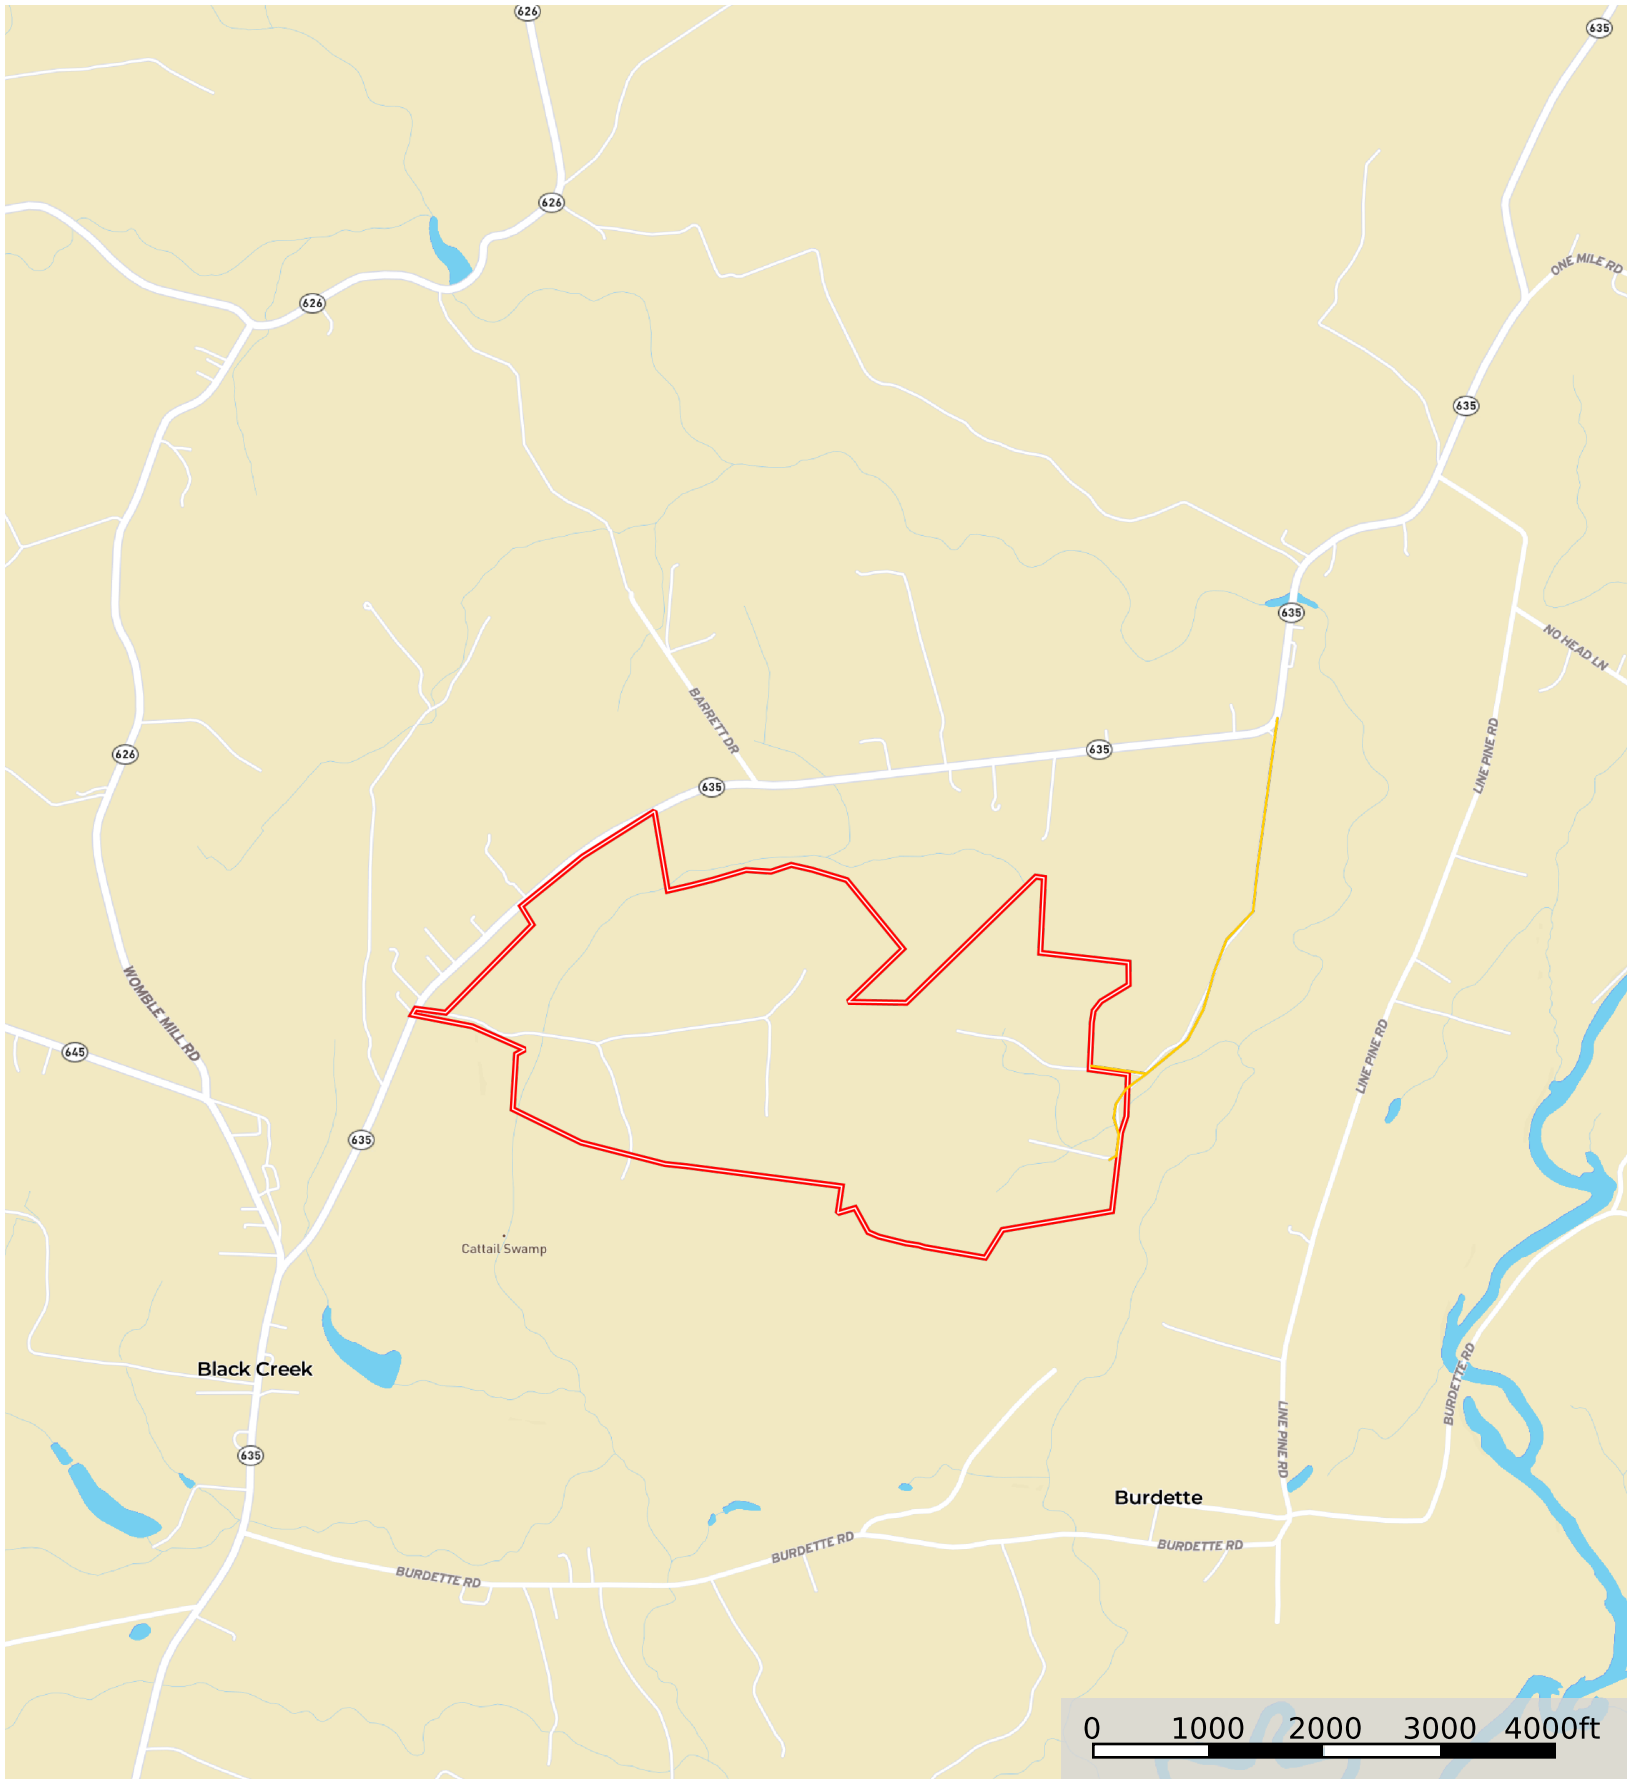

B981 VA Southampton Chesapeake Surry Griffin D

Southampton County, Virginia, 308.87 AC +/-

Primary Road Boundary