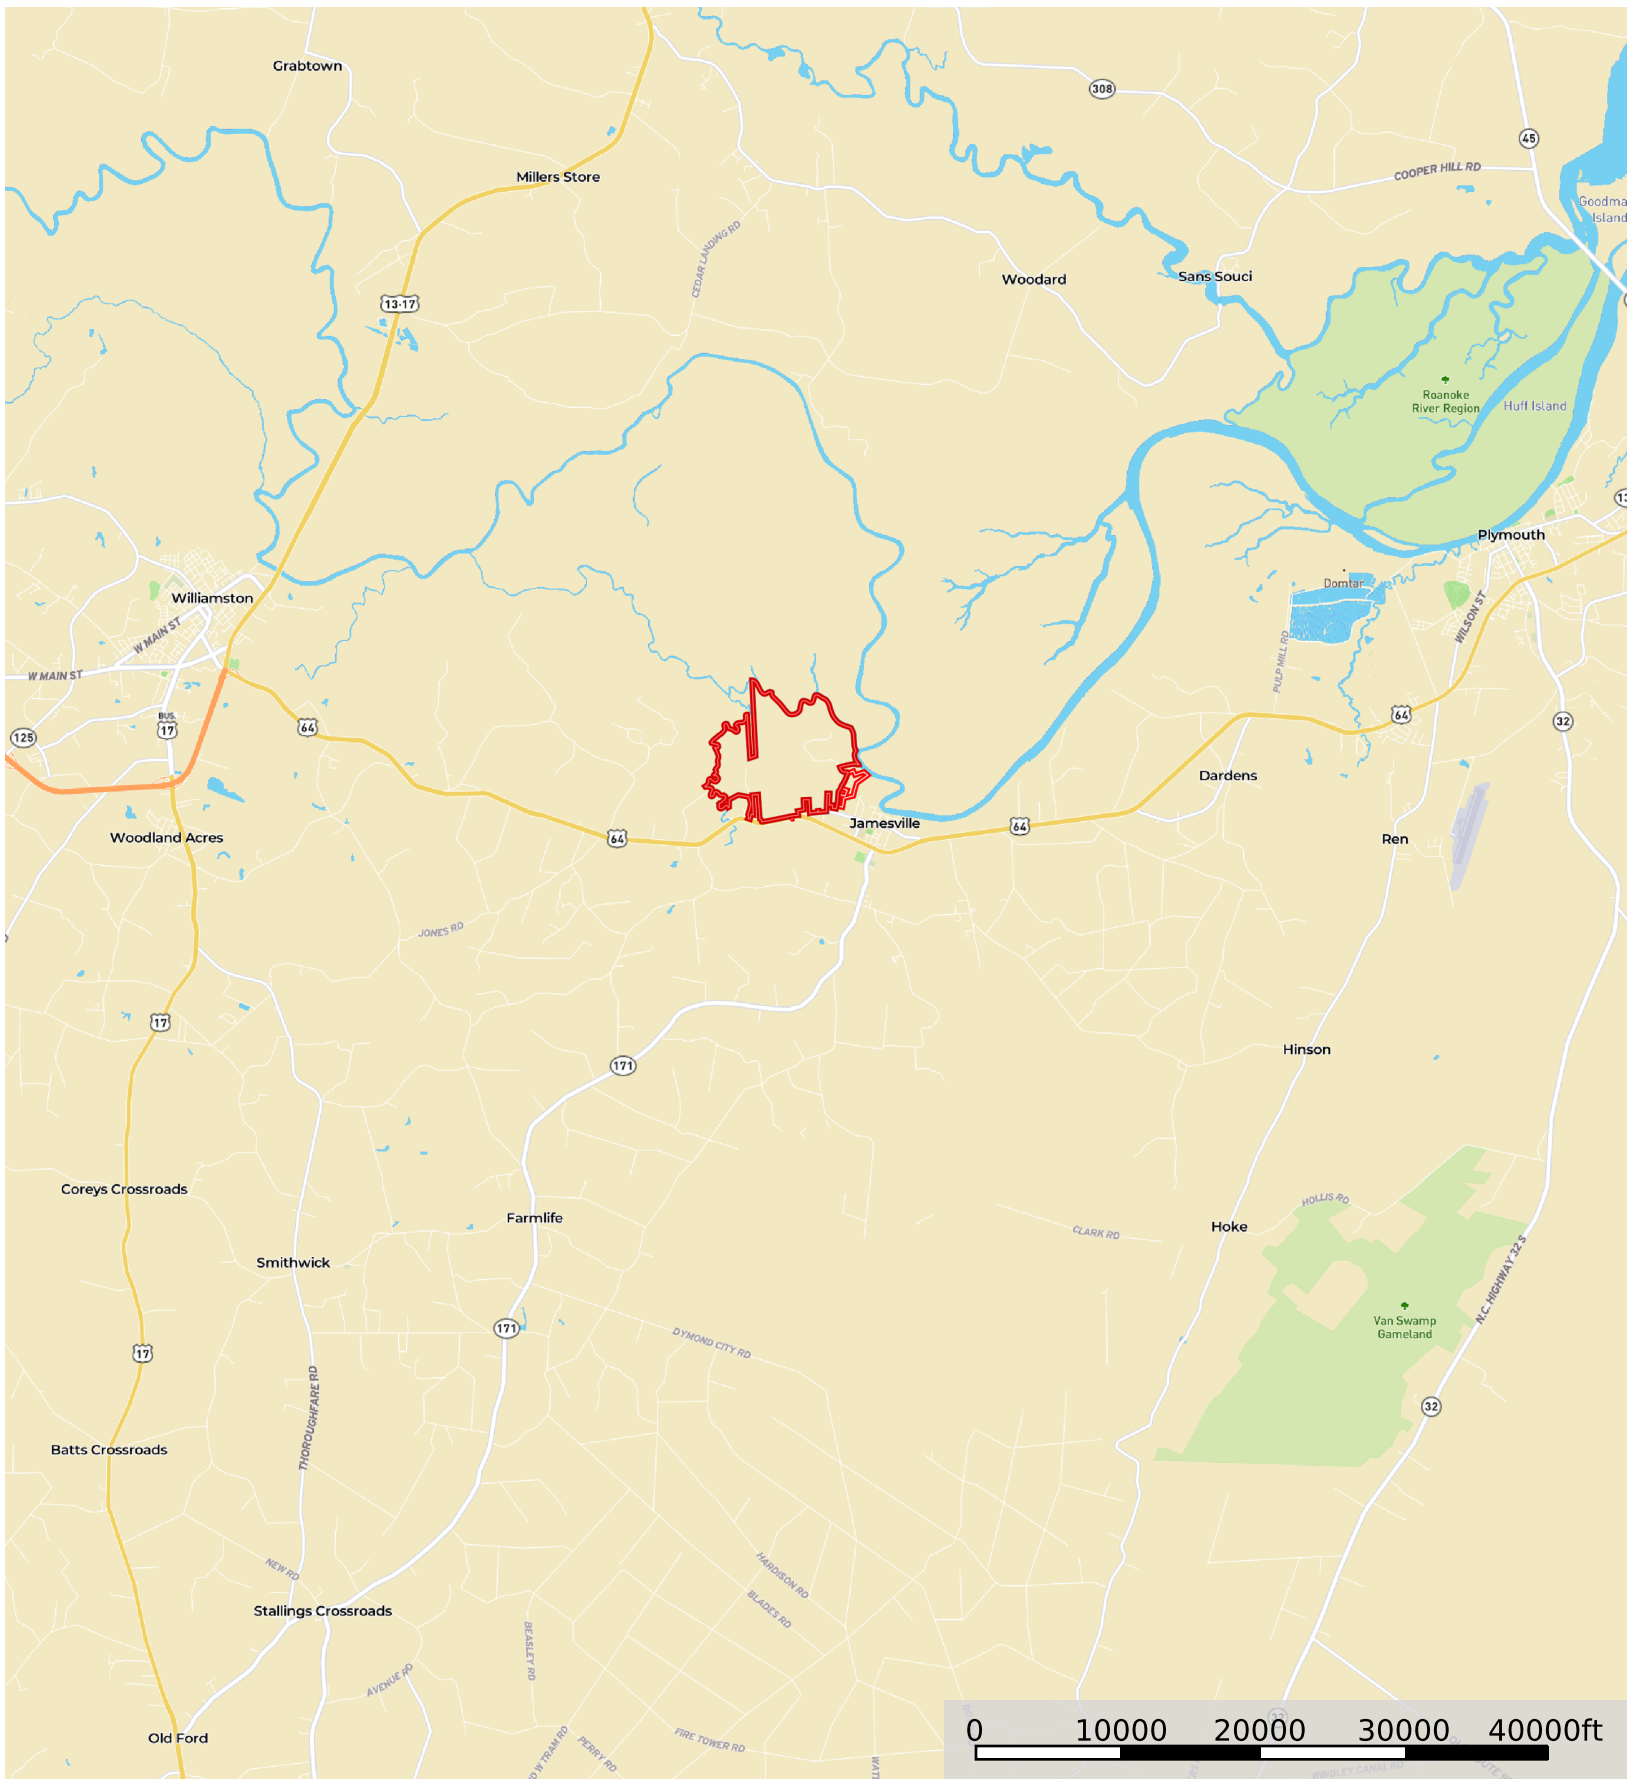

B949 NC Martin Devils Gut

Martin County, North Carolina, 1394 AC +/-

Boundary 1 Boundary