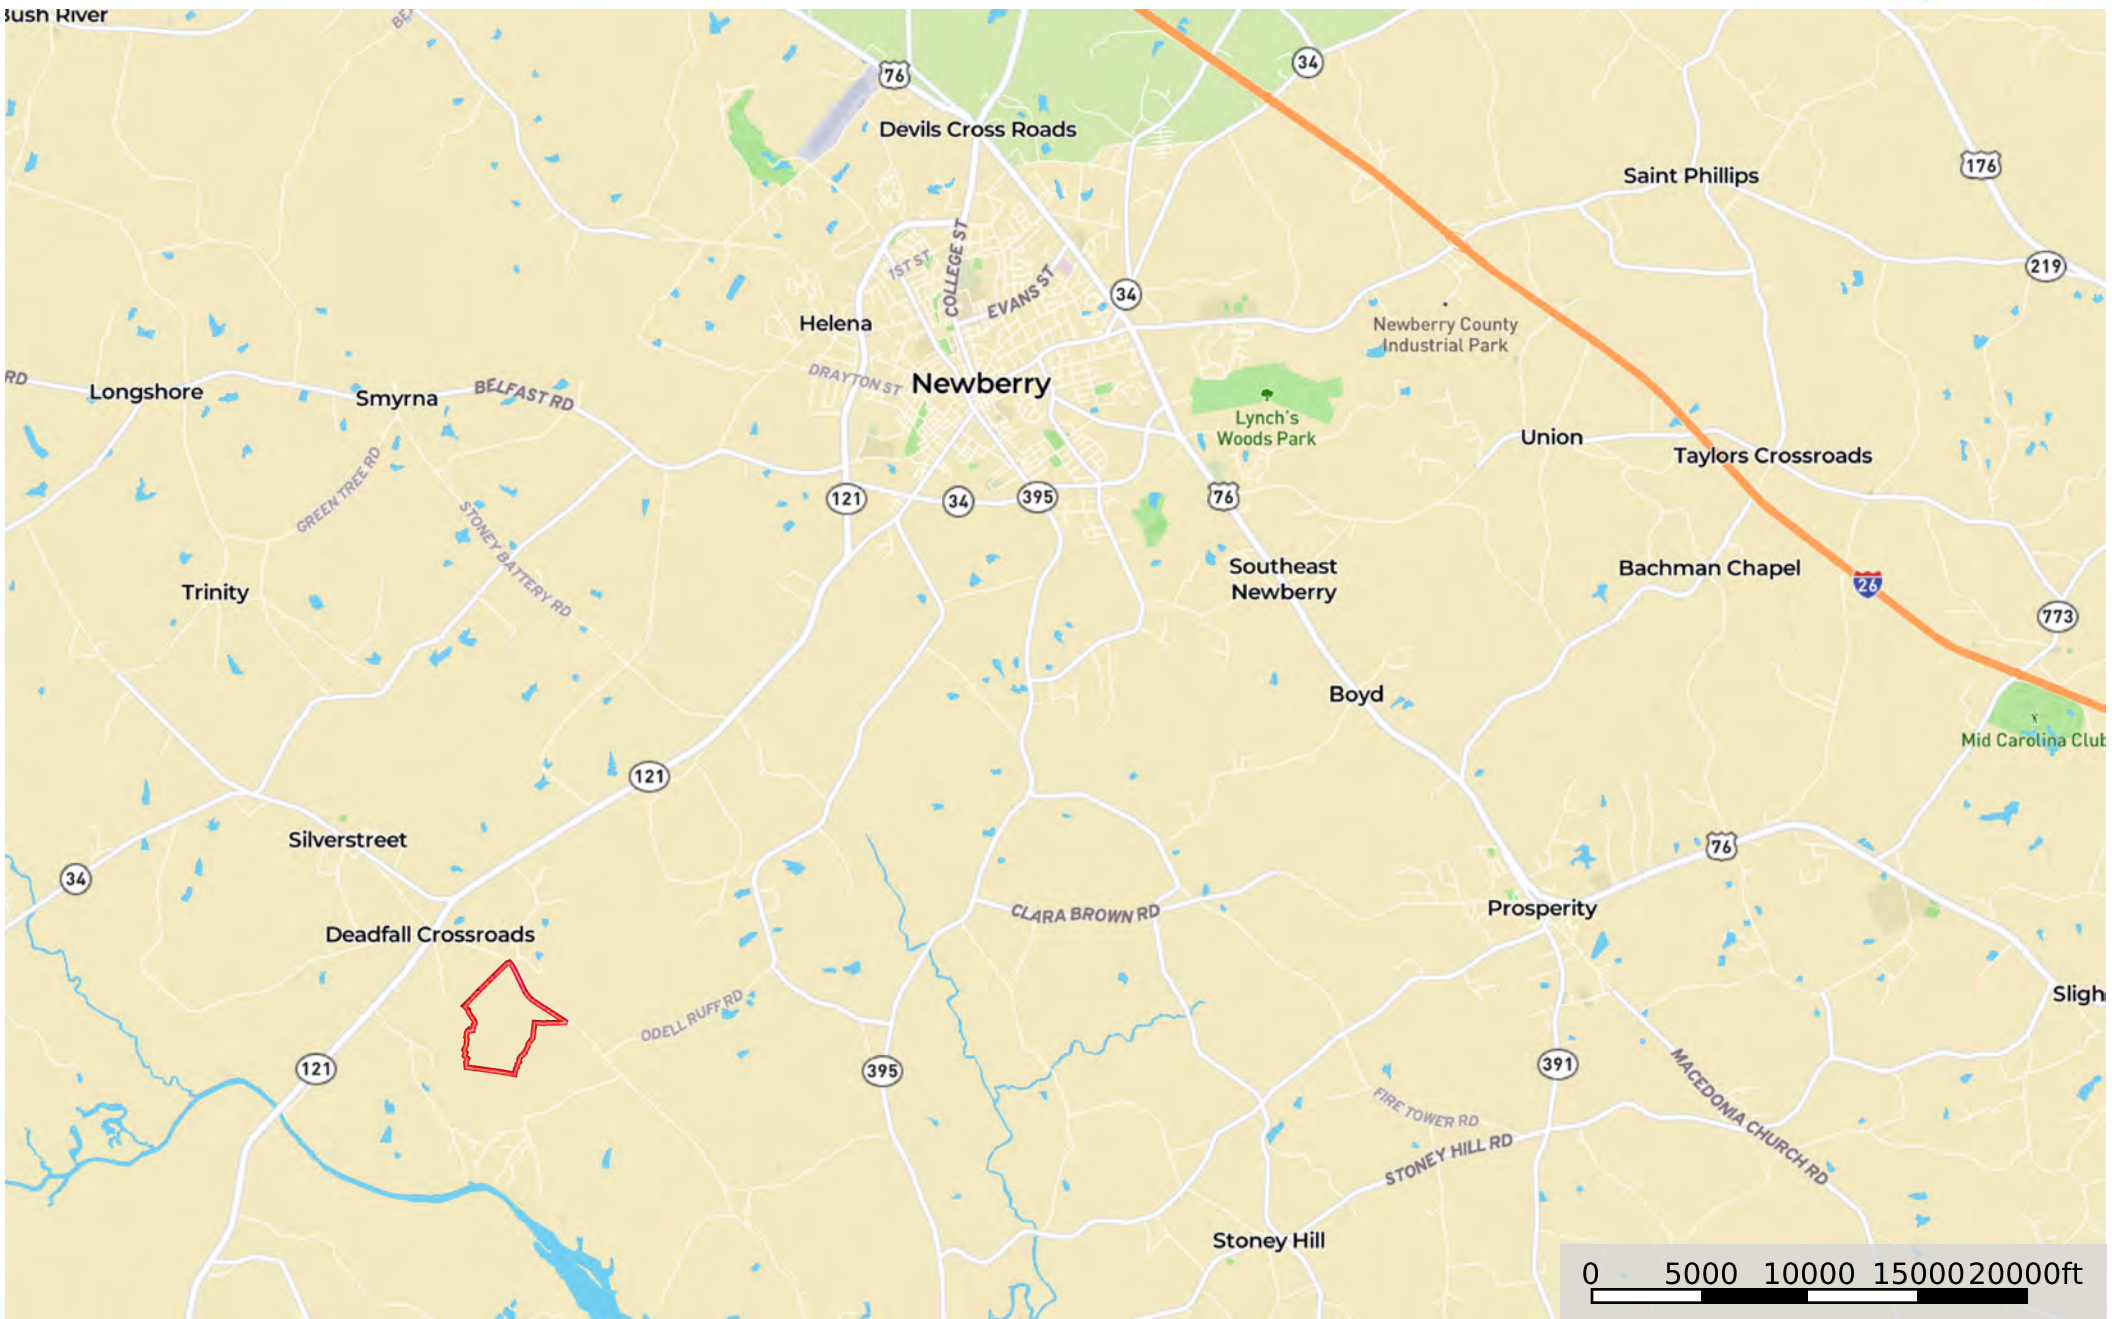

# C140 SC Newberry-NC&HB

Newberry County, South Carolina, 294 AC +/-

Boundary