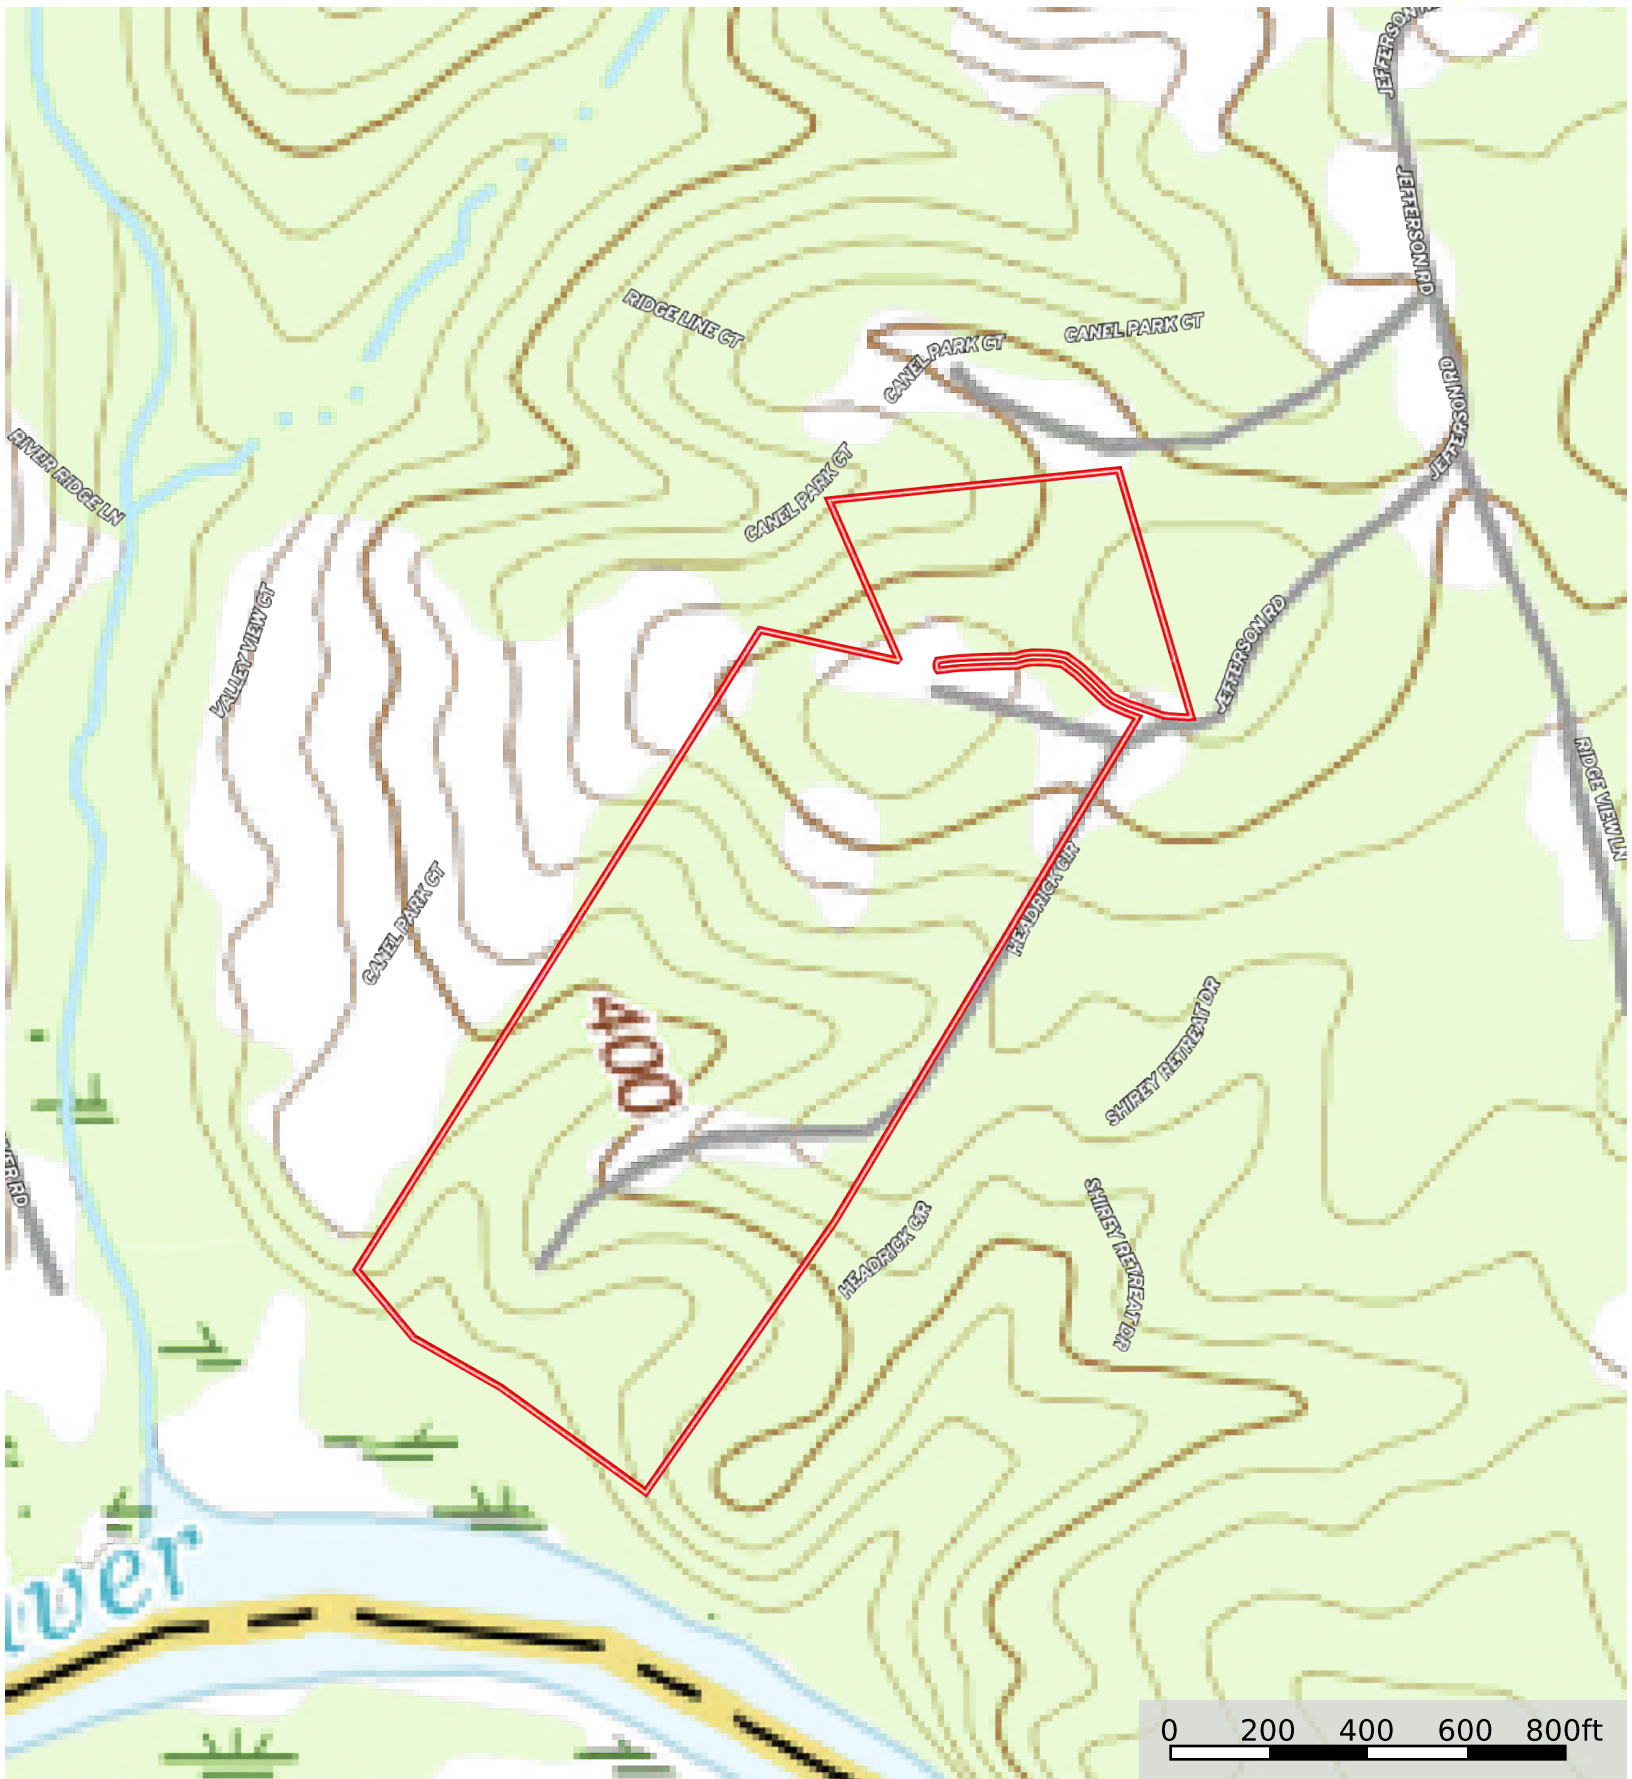

C90 SC Newberry - Jefferson Rd
Newberry County, South Carolina, 36.5 AC +/-

 Boundary