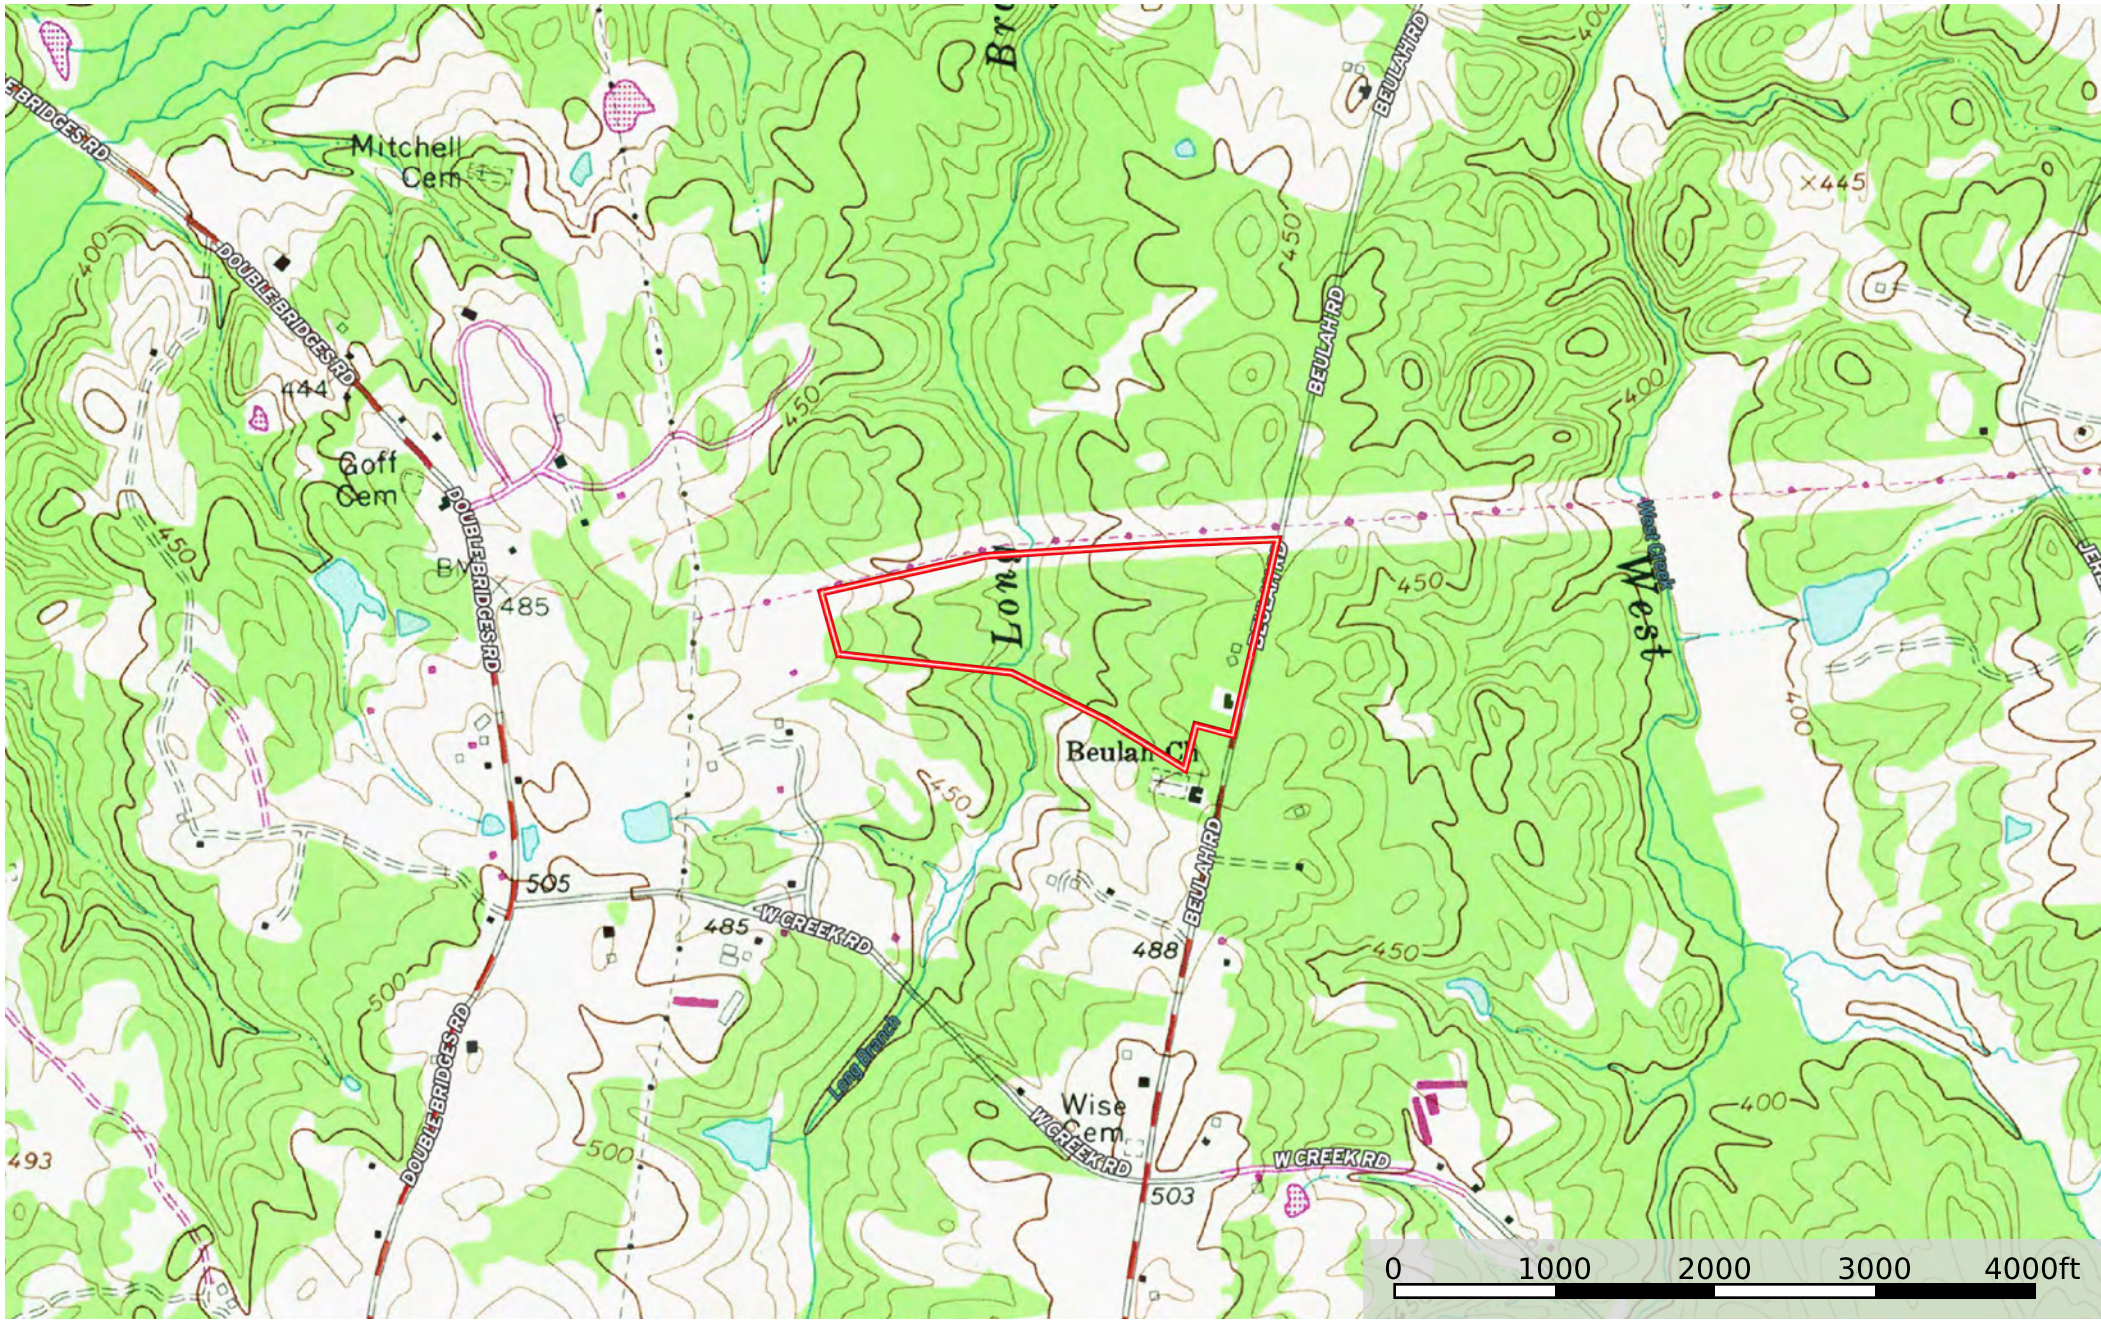

C129 SC Saluda County-Little Boulderdash

Saluda County, South Carolina, 51.5 AC +/-

Boundary