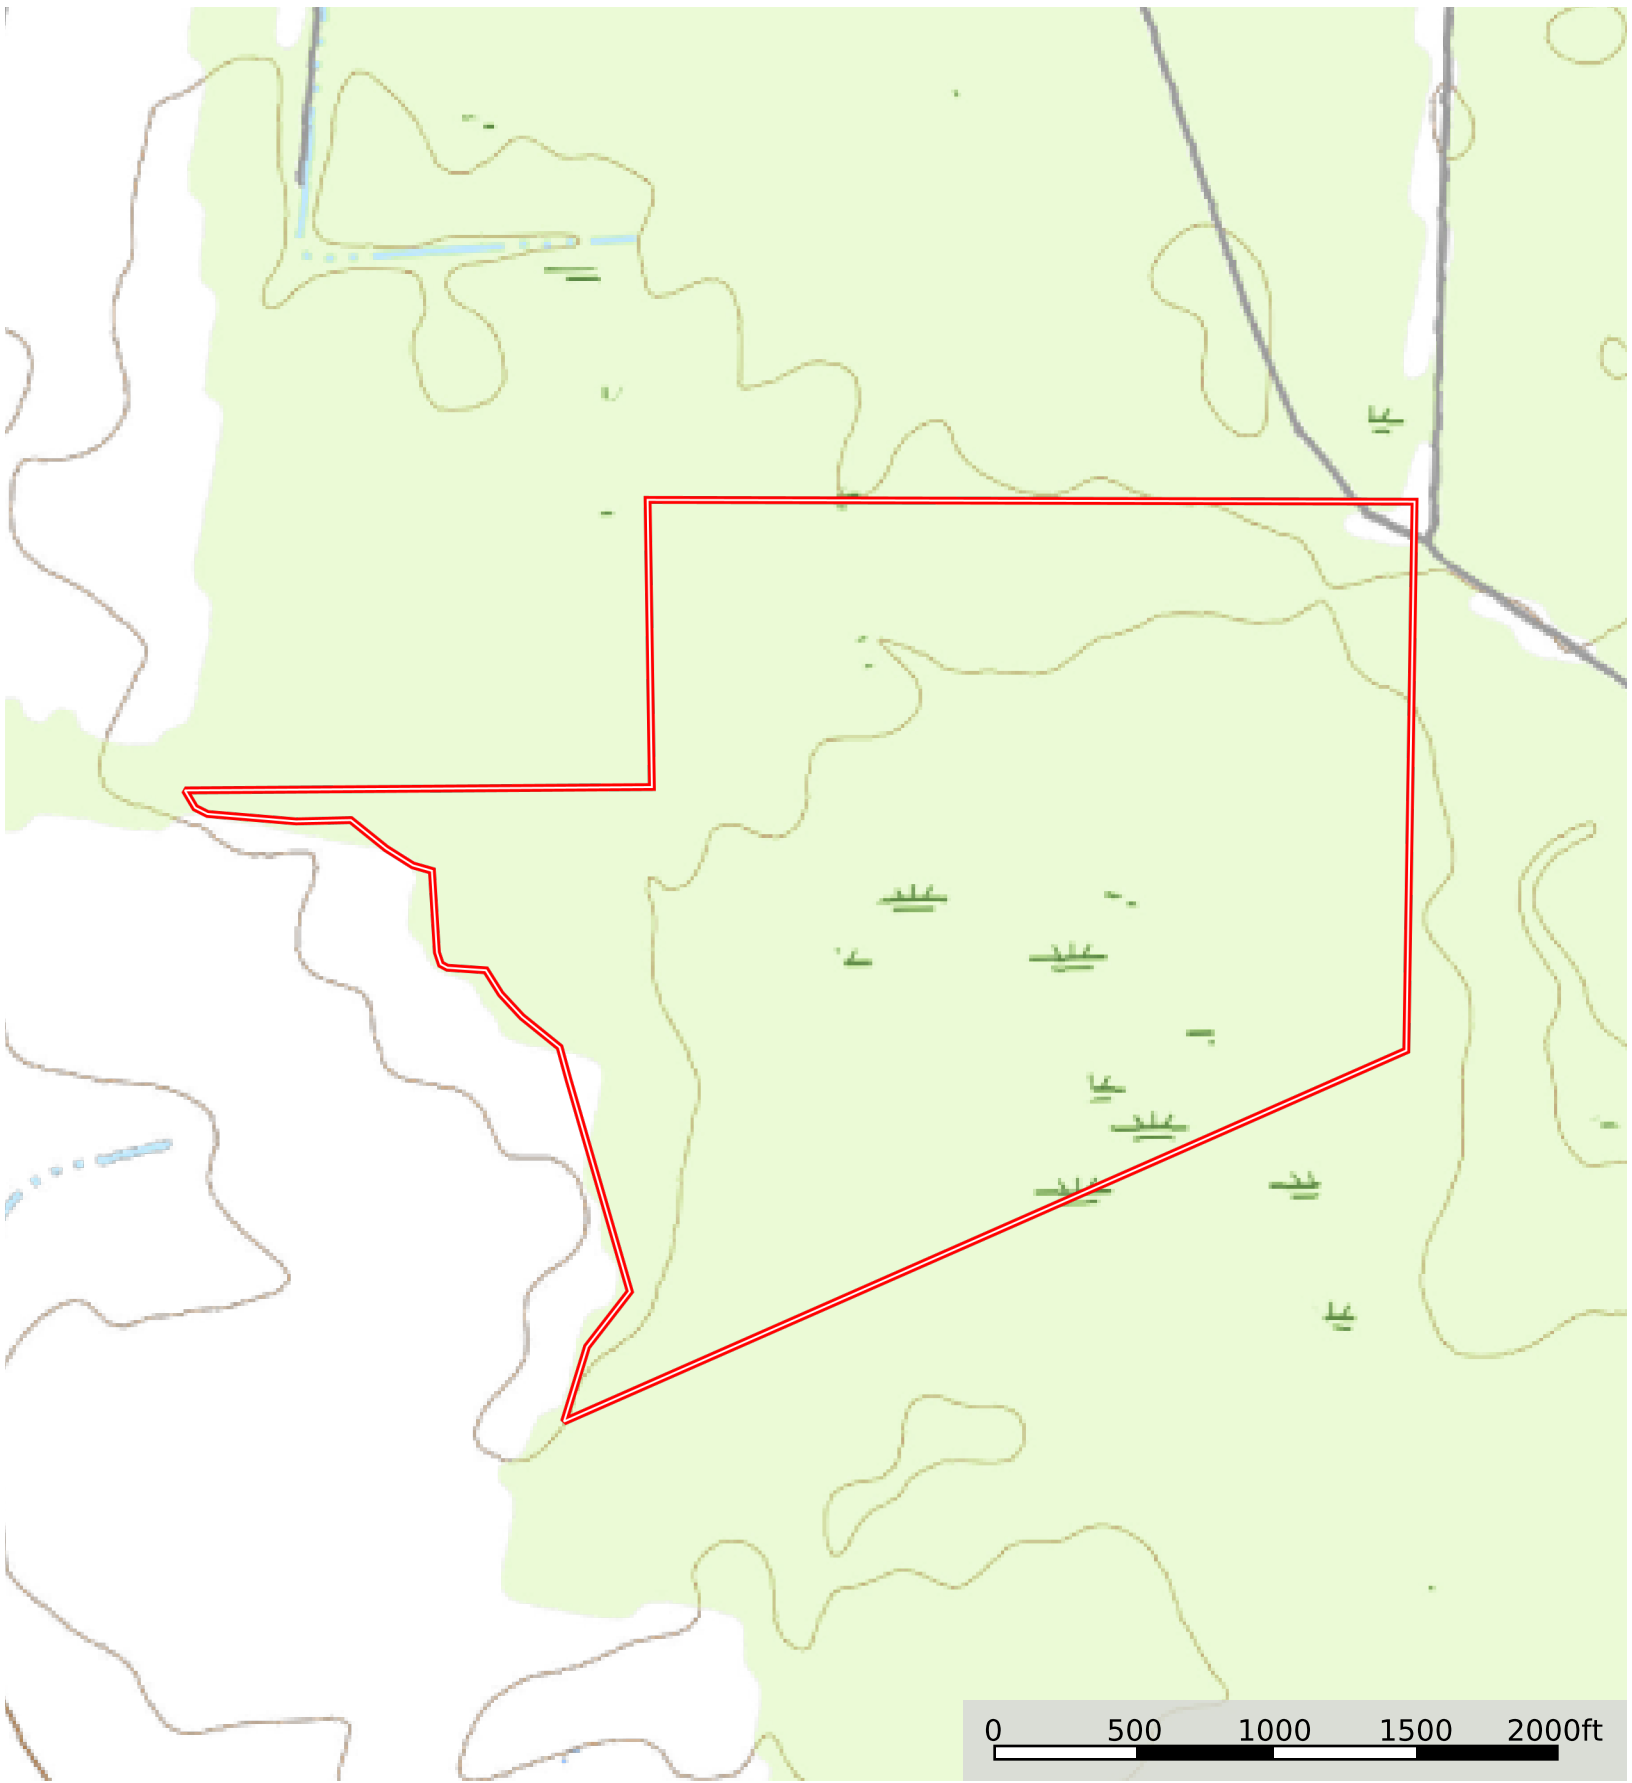

C89 NC Edgecombe North Bowers

North Carolina, 181.58 AC +/-

Boundary