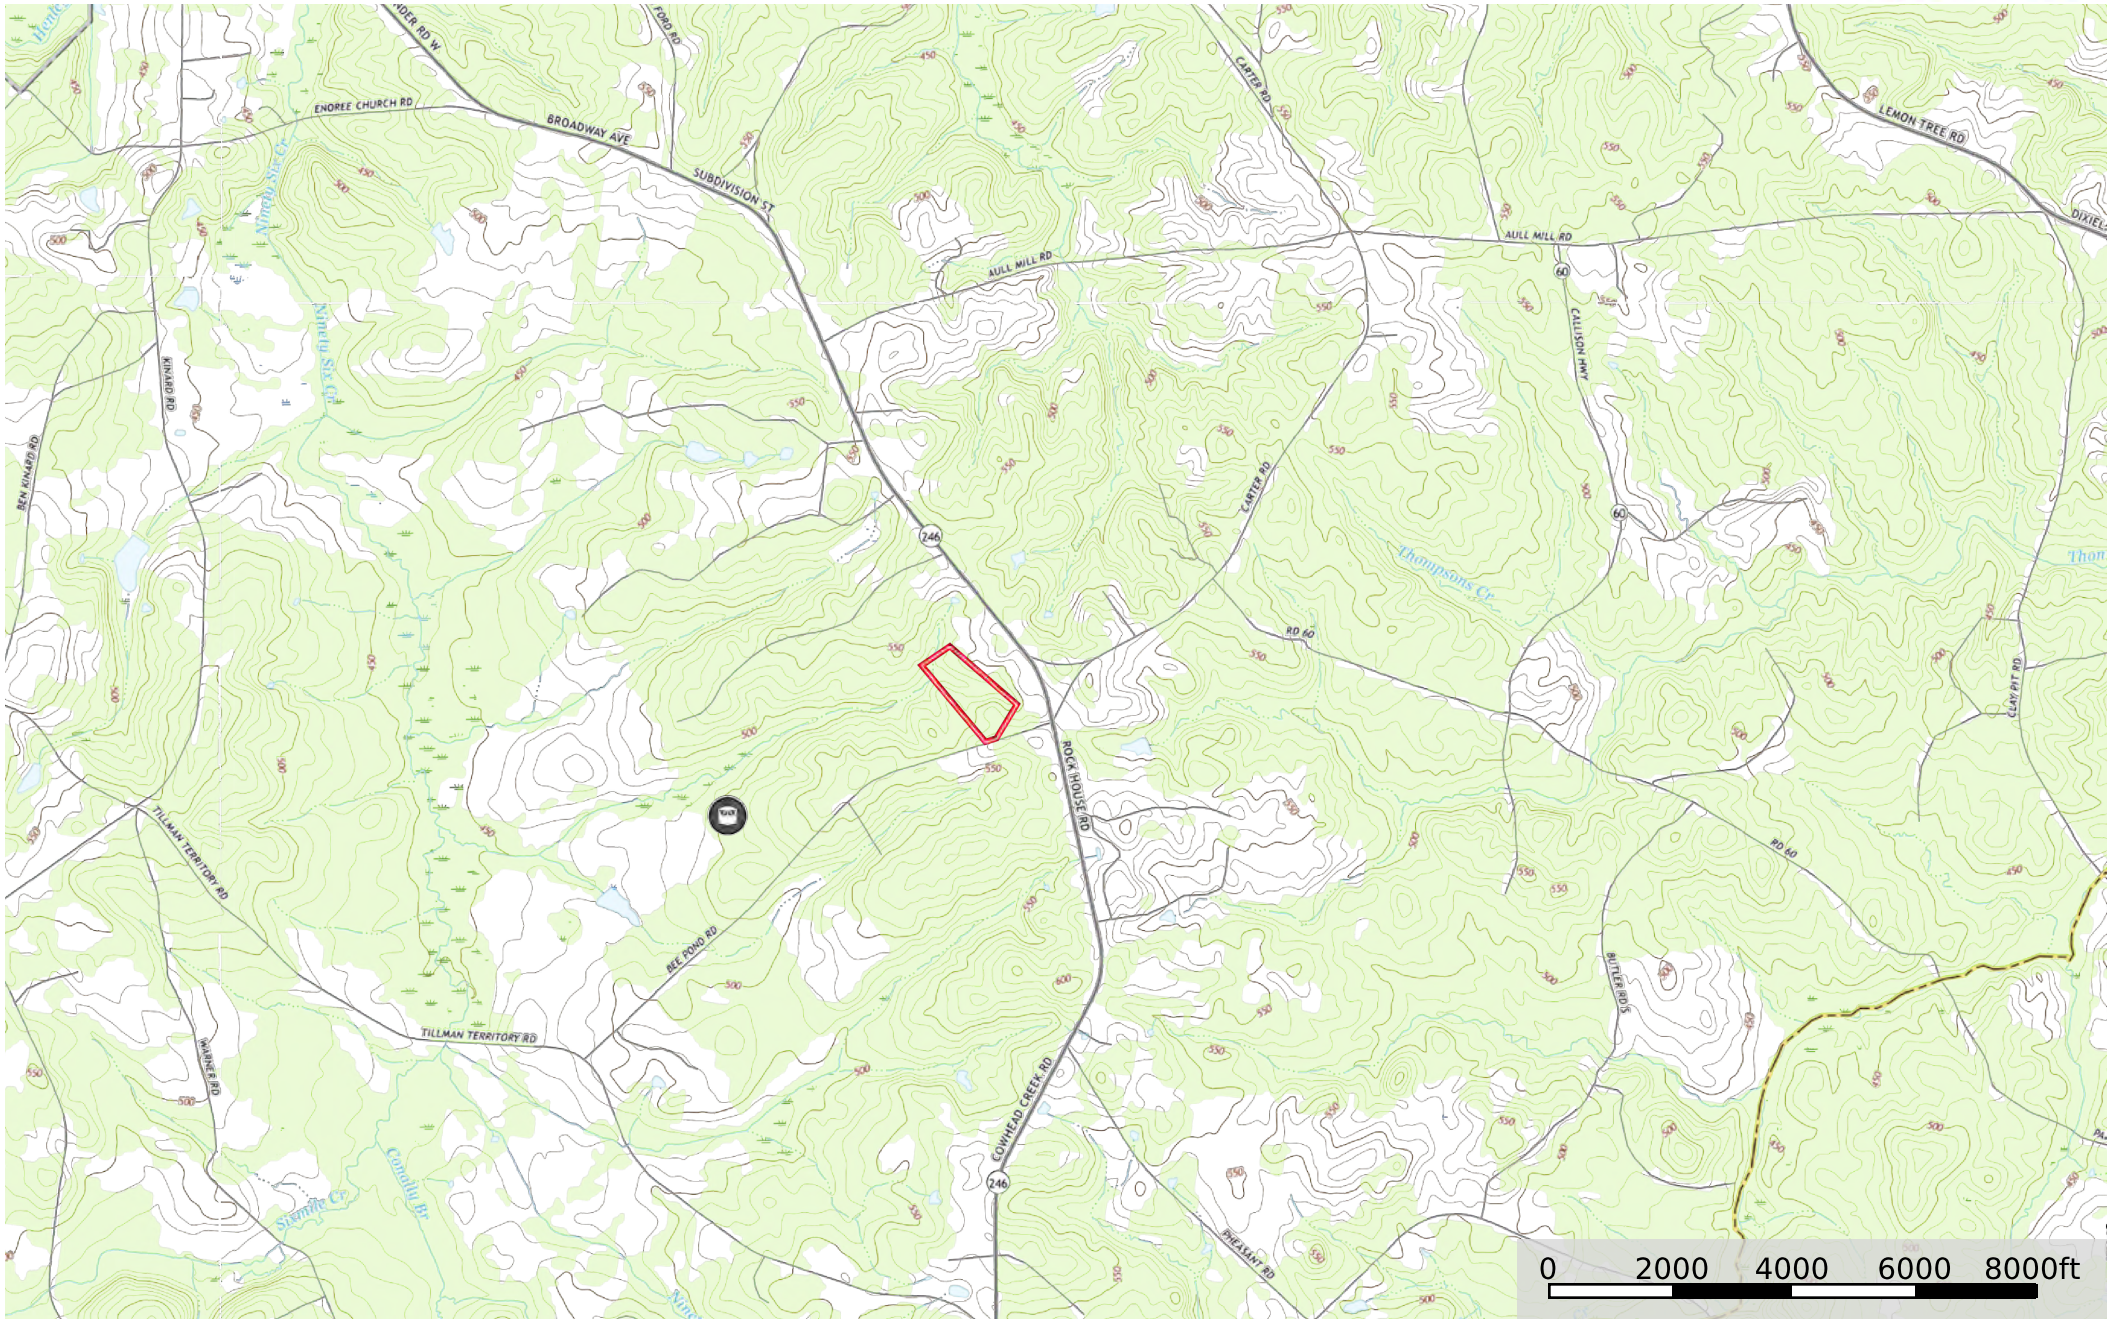

# C66 SC Greenwood-Bee Pond Road 25ac South Carolina, AC +/-

 Blind       Boundary