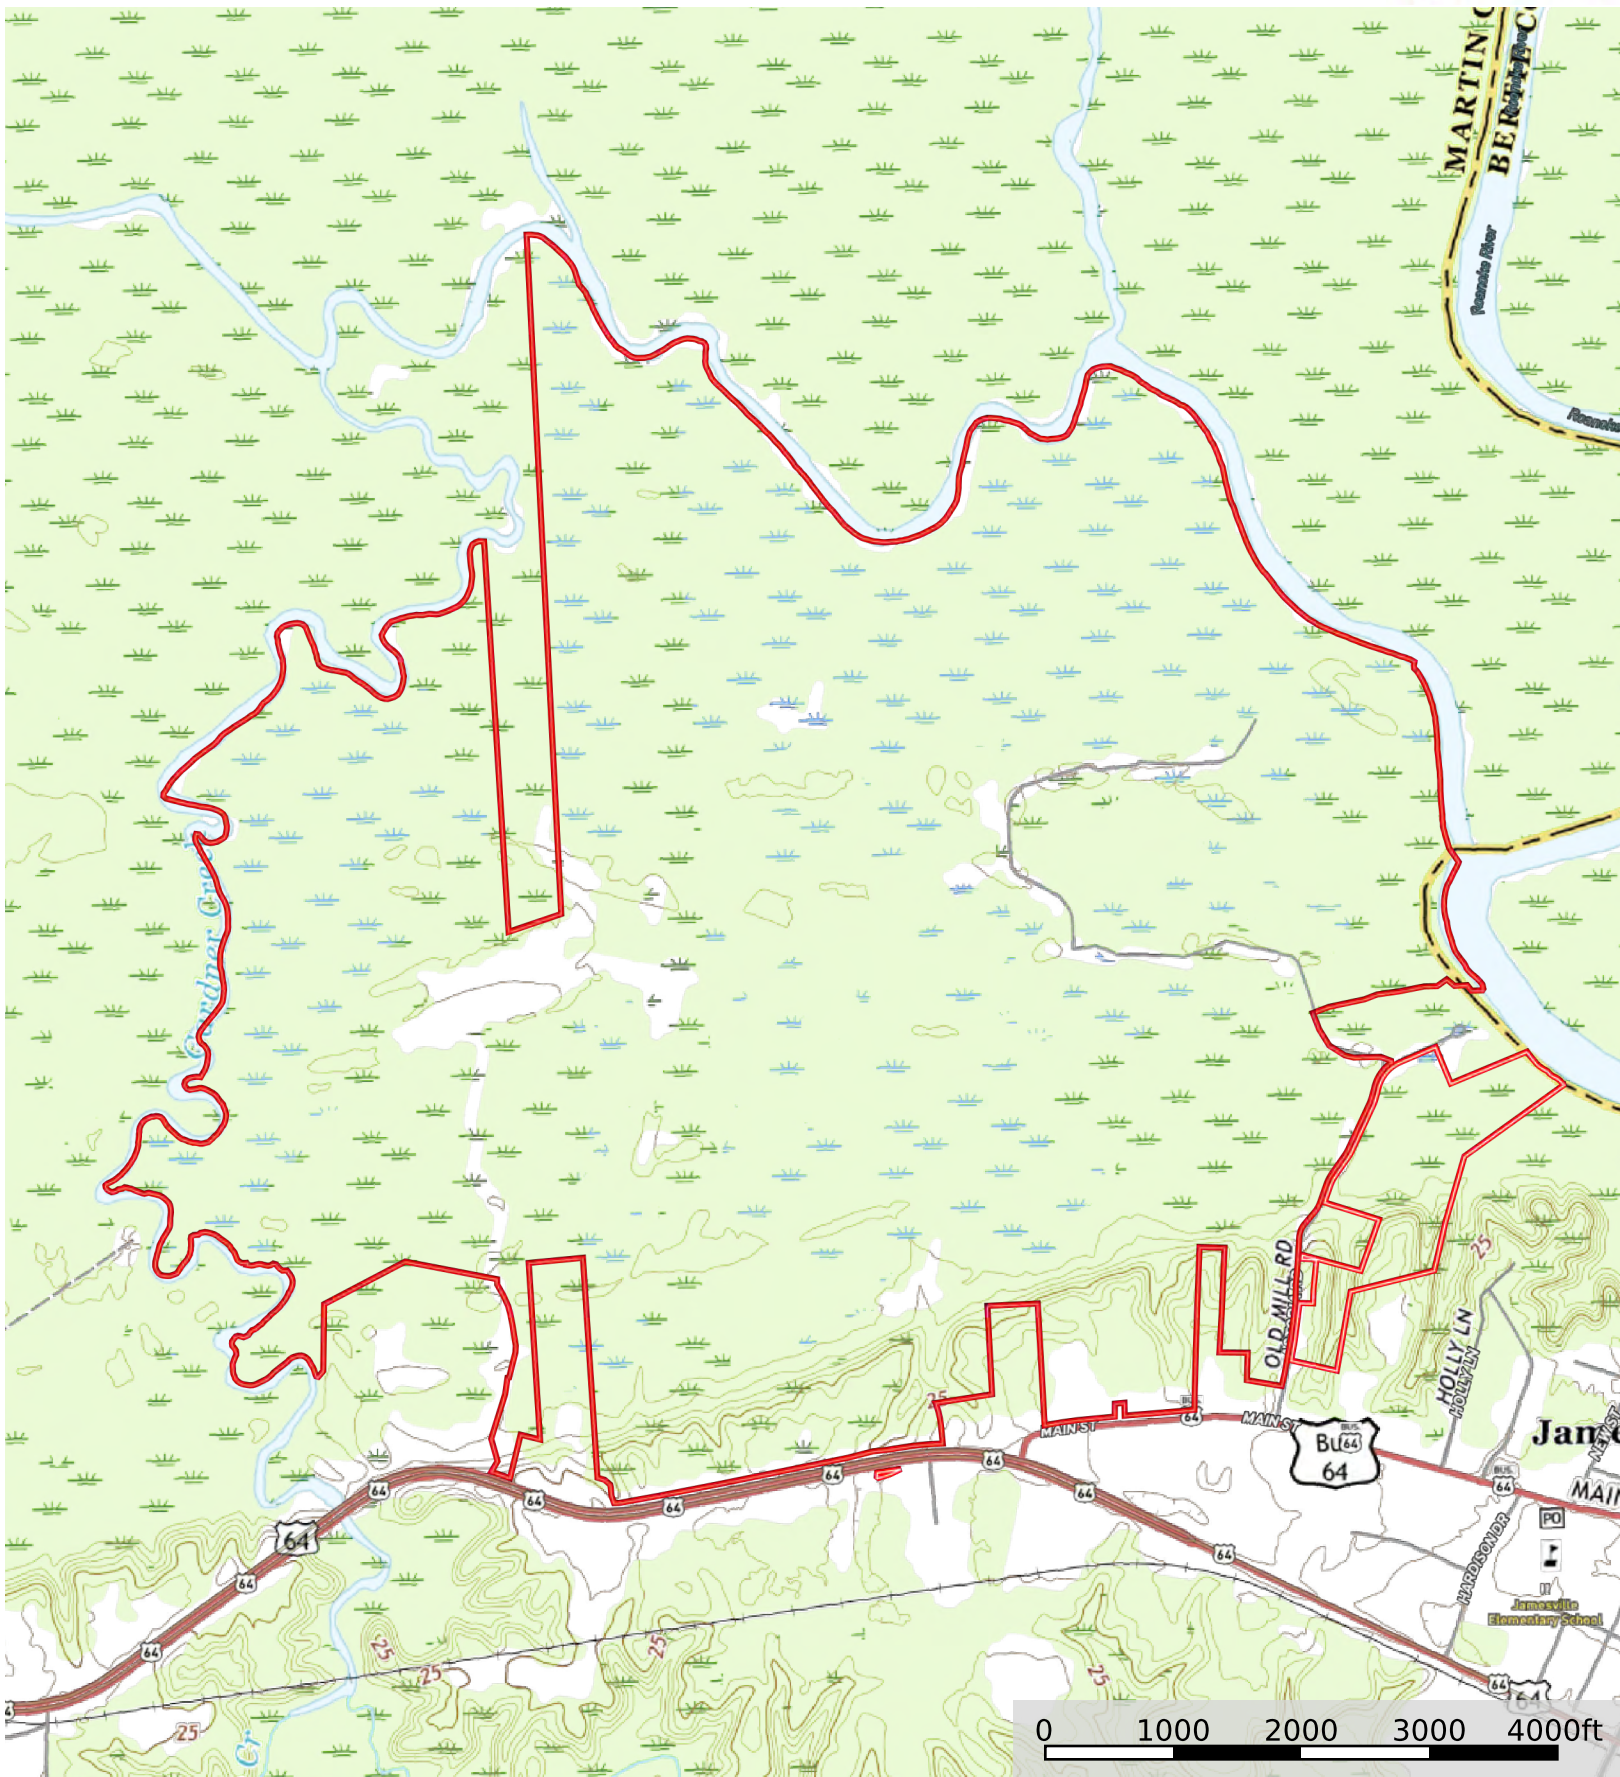

B949 NC Martin Devils Gut

Martin County, North Carolina, 1394 AC +/-

Boundary 1 Boundary