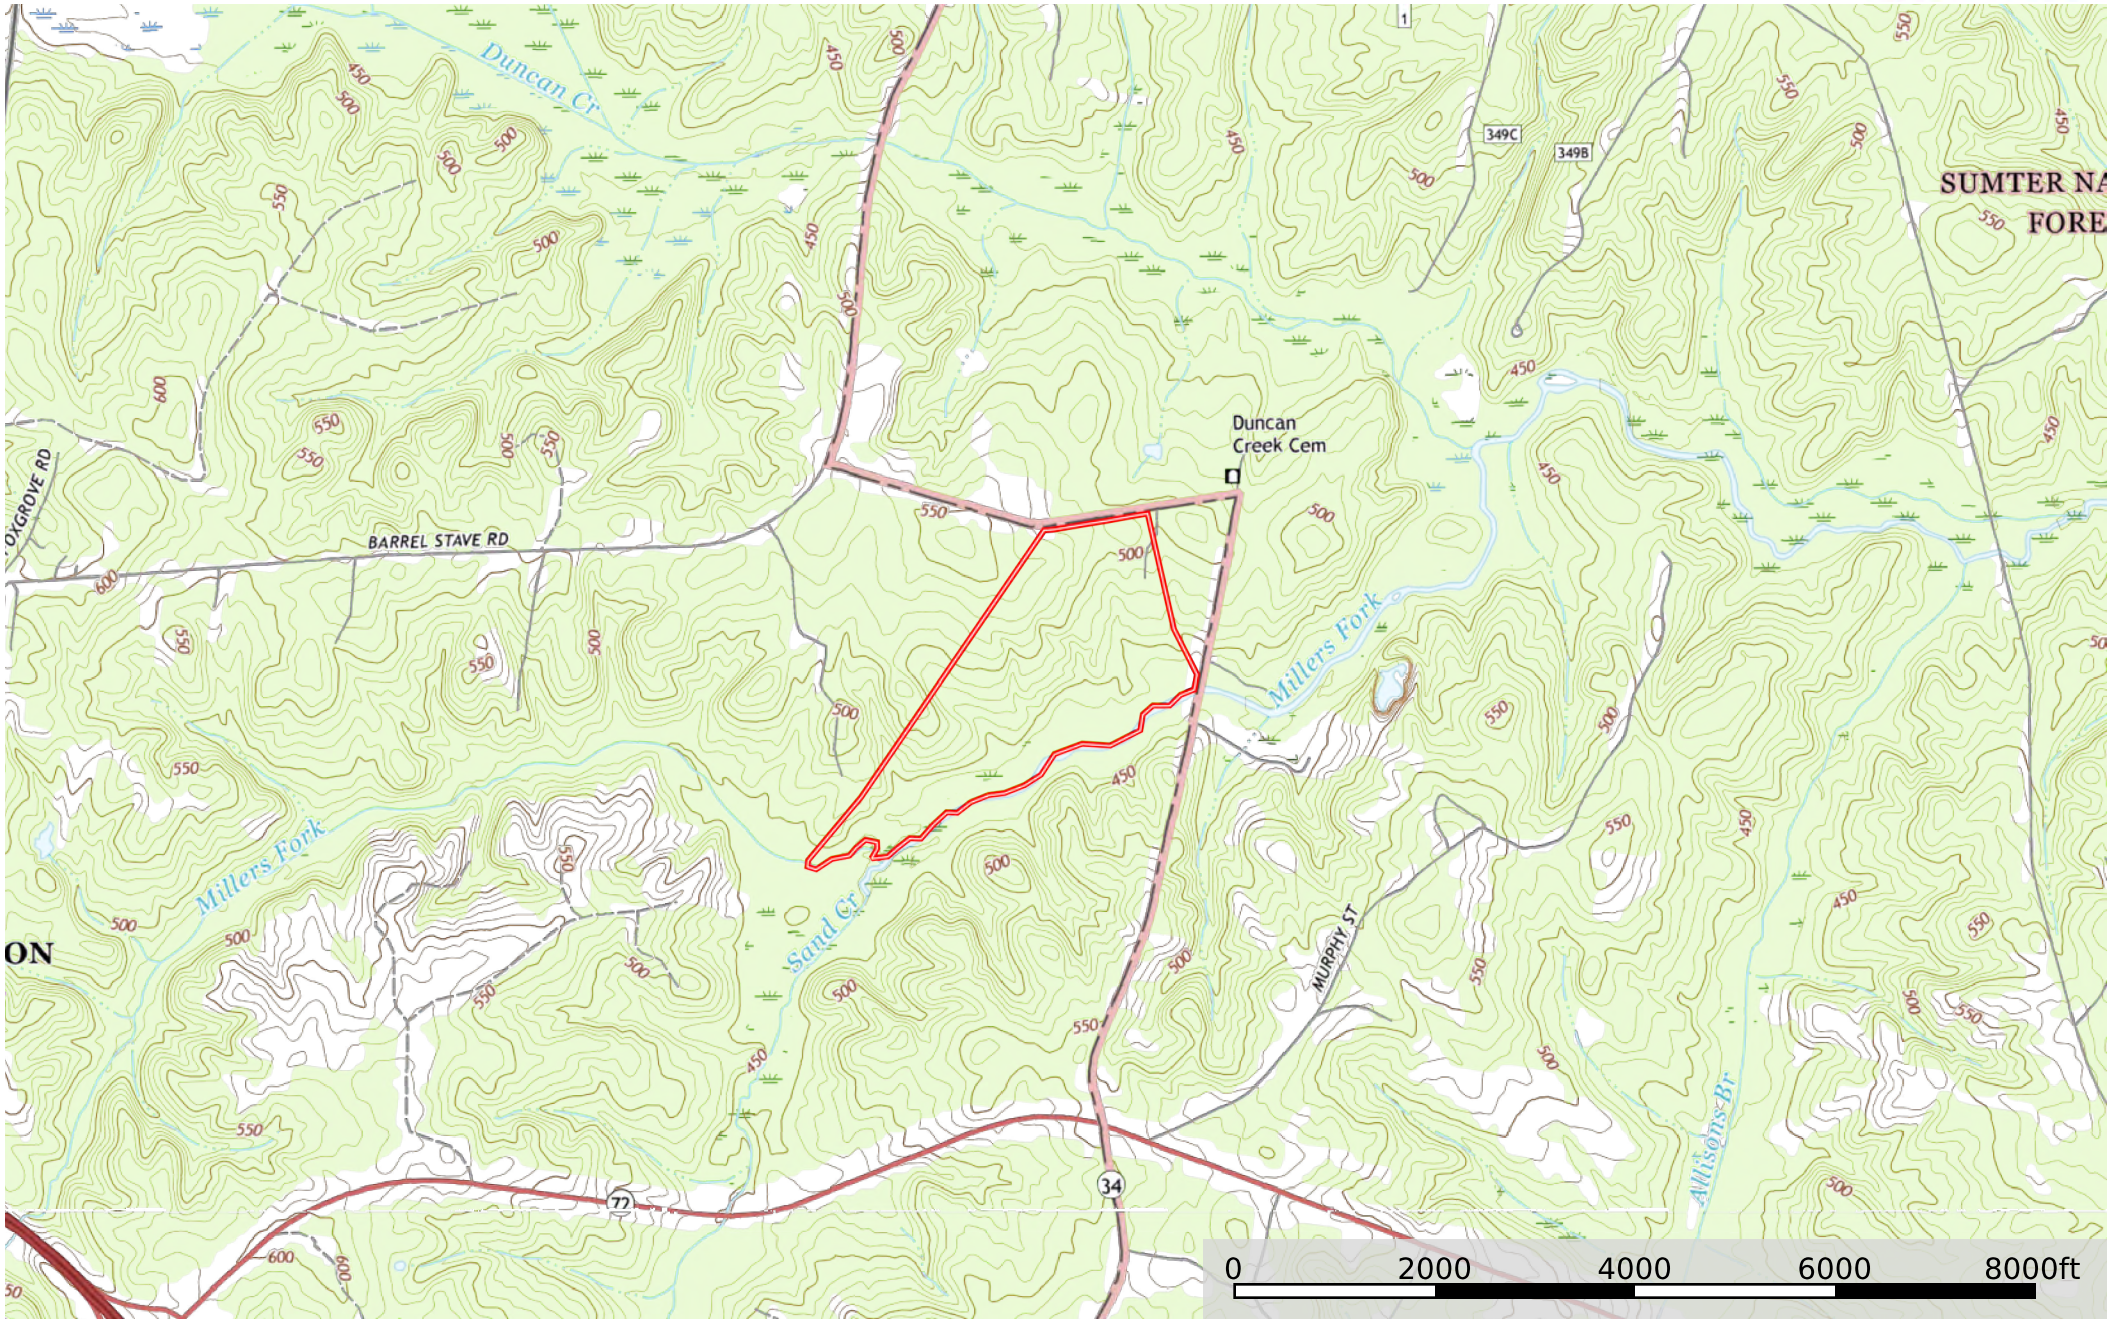

C63 - SC Laurens - D's Trees

Laurens County, South Carolina, 129.19 AC +/-

Laurens Co
TM # 692-00-