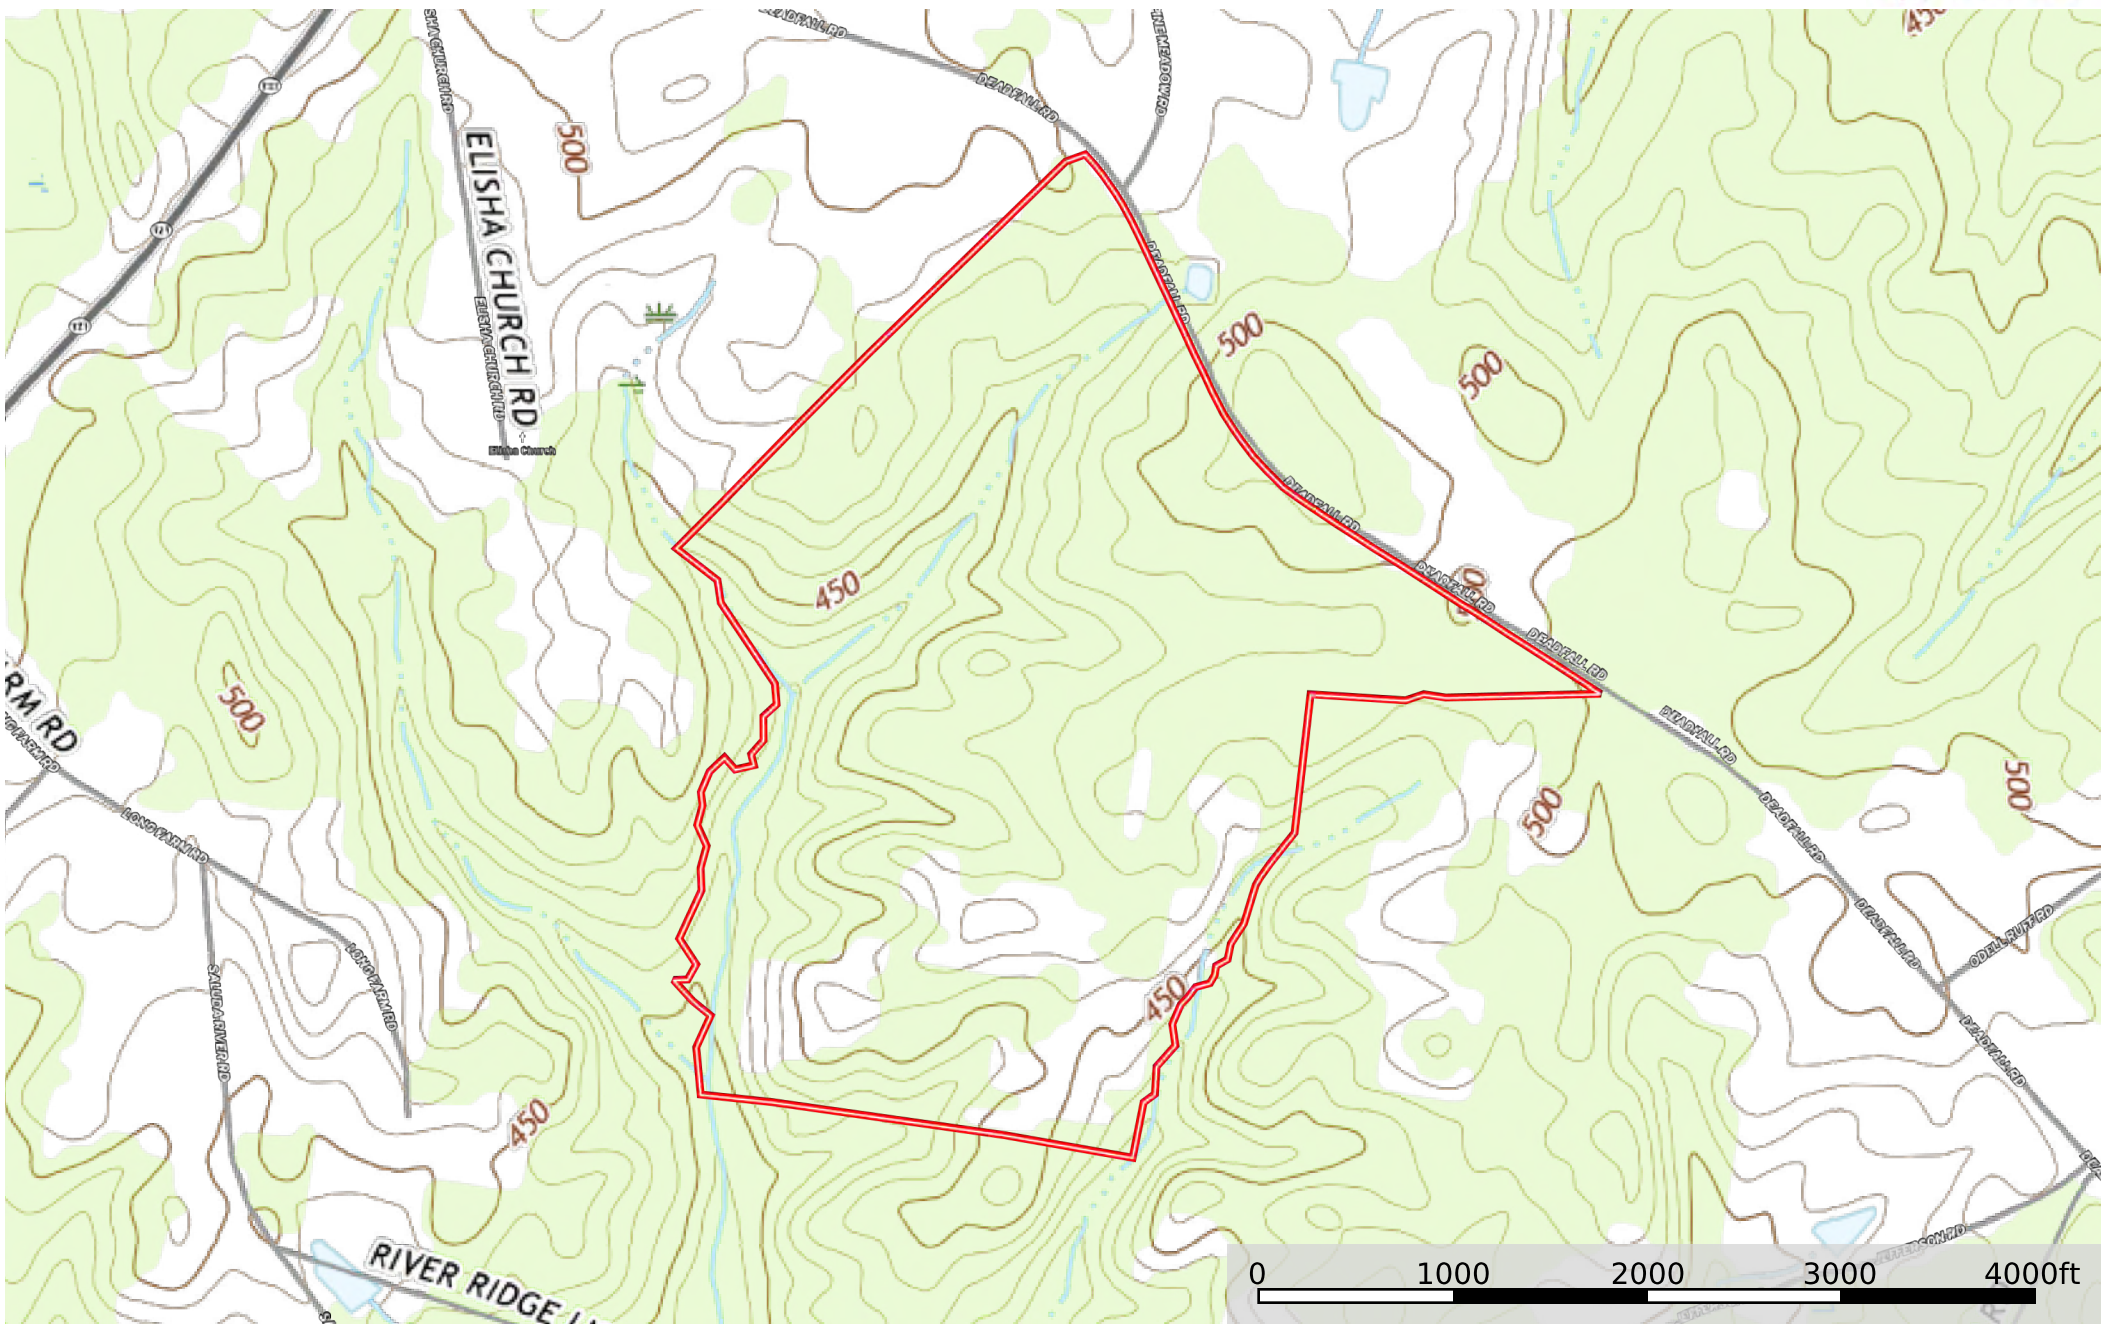

C140 SC Newberry-NC&HB

Newberry County, South Carolina, 294 AC +/-

Boundary