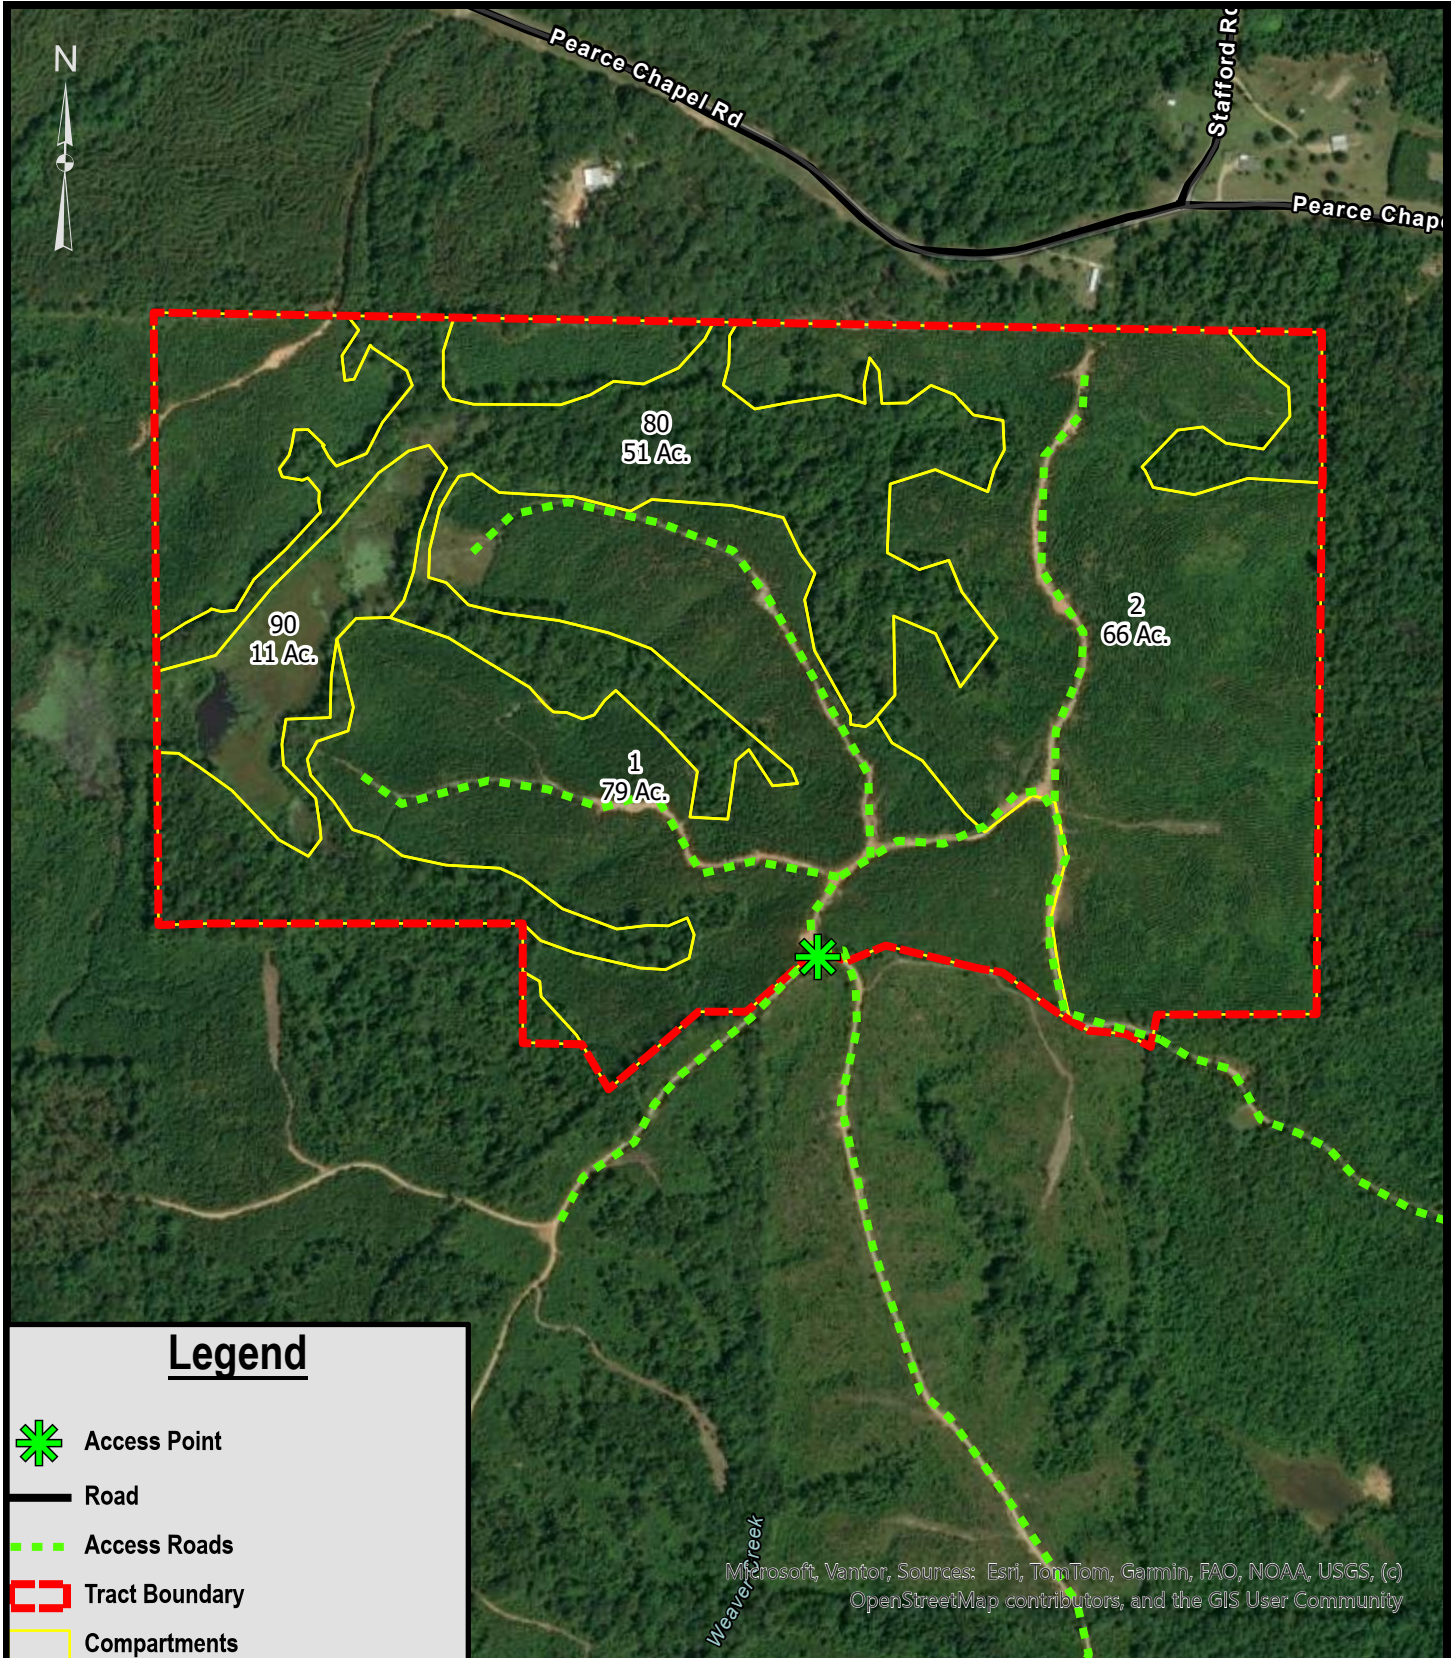

Alex Williams Trust - Monroe North

+/- 207 Total Acres
Monroe County, Mississippi

Legend

- Access Point
- Road
- Access Roads
- Tract Boundary
- Compartments

Microsoft, Vantor, Sources: Esri, TomTom, Garmin, FAO, NOAA, USGS, (c) OpenStreetMap contributors, and the GIS User Community

Note: Boundaries & Acreages are Approximate

1 inch equals 660 feet

5/29/2026

AMERICA'S
LAND PARTNERS

- WE SELL LAND -