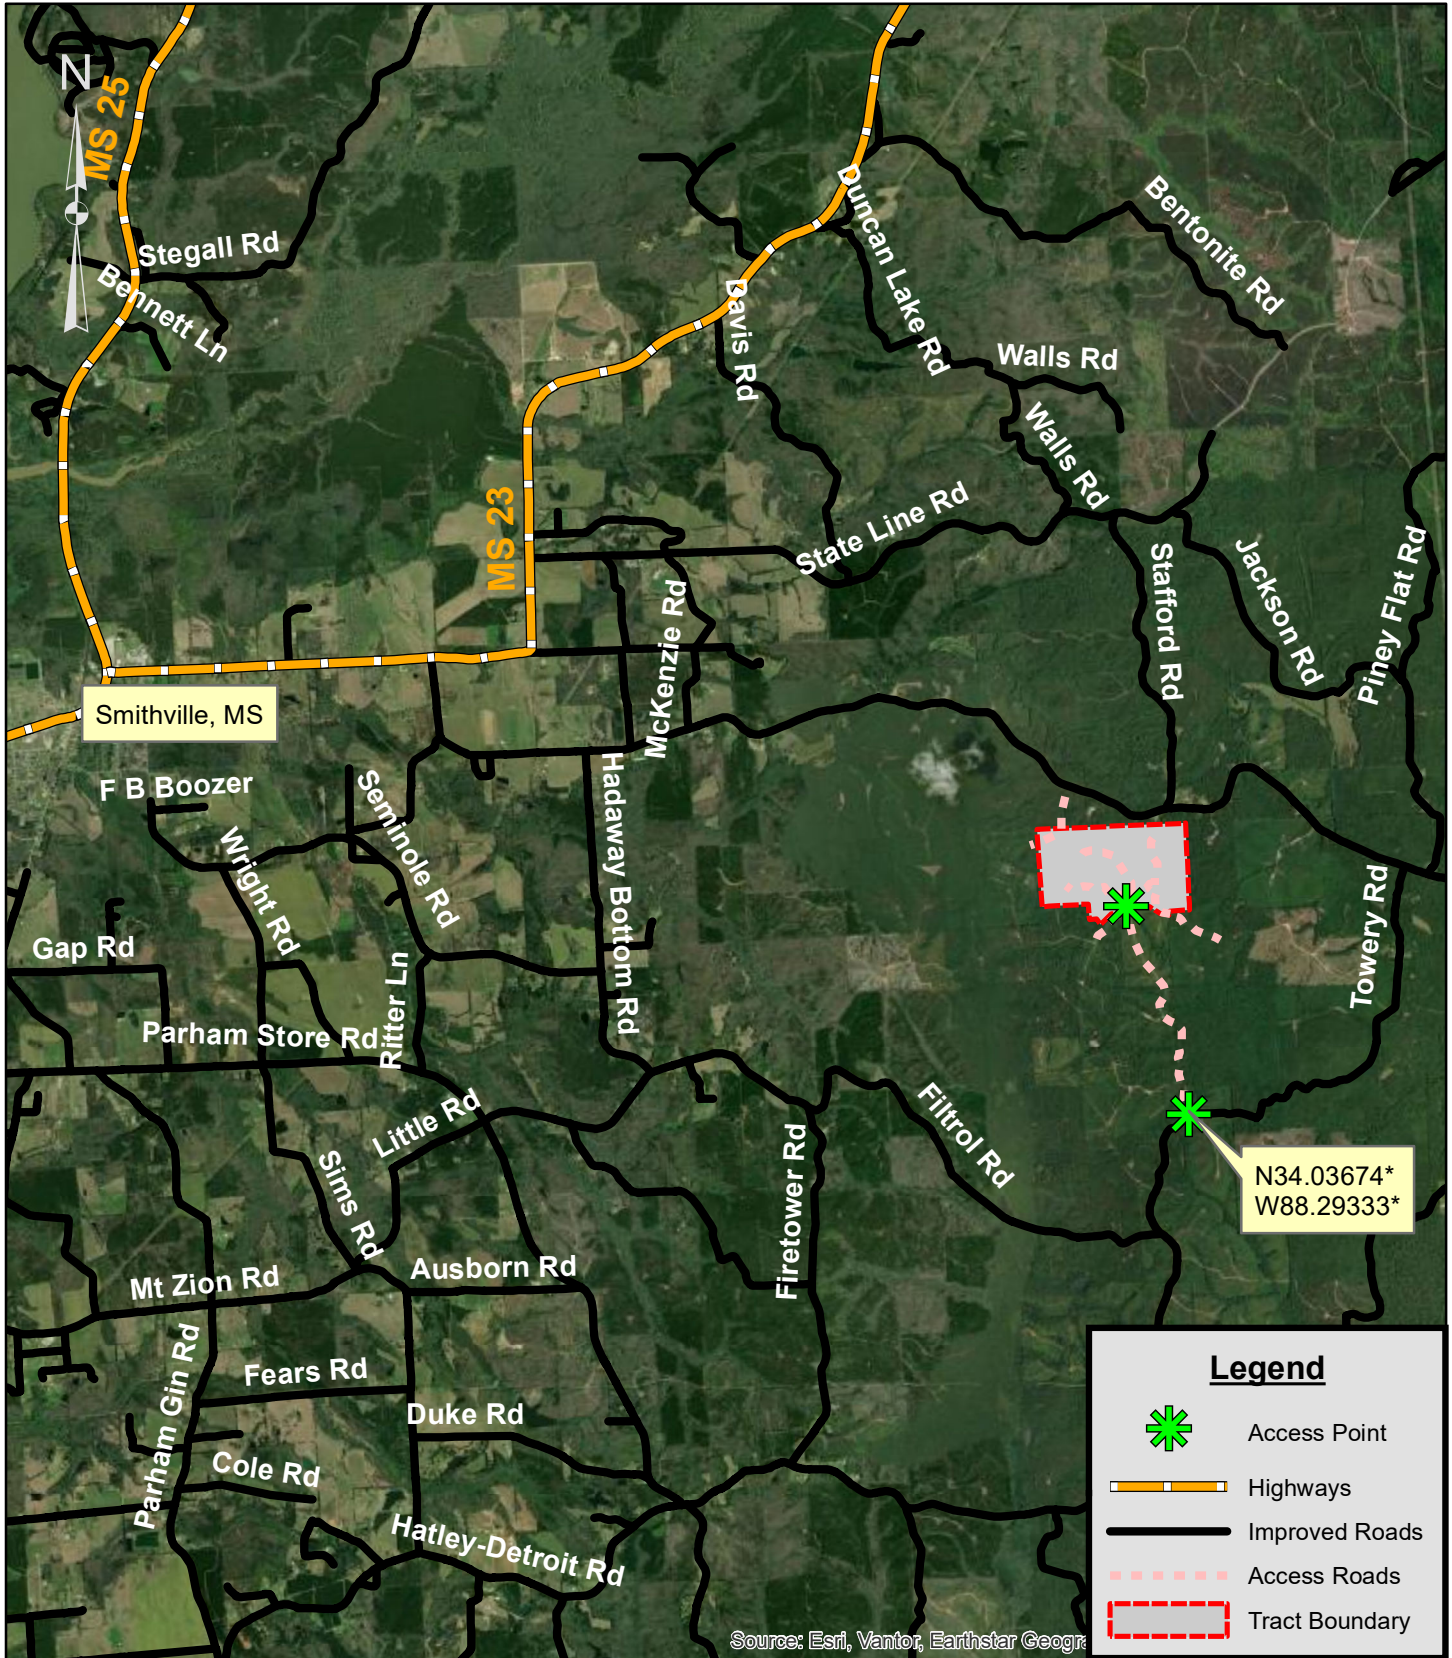

Alex Williams Trust - Monroe North

Total Property Acres: +/-207
Northern Monroe County, Mississippi

Note: Boundaries & Acreages are Approximate

1 inch = 5,208 feet

4/28/2026