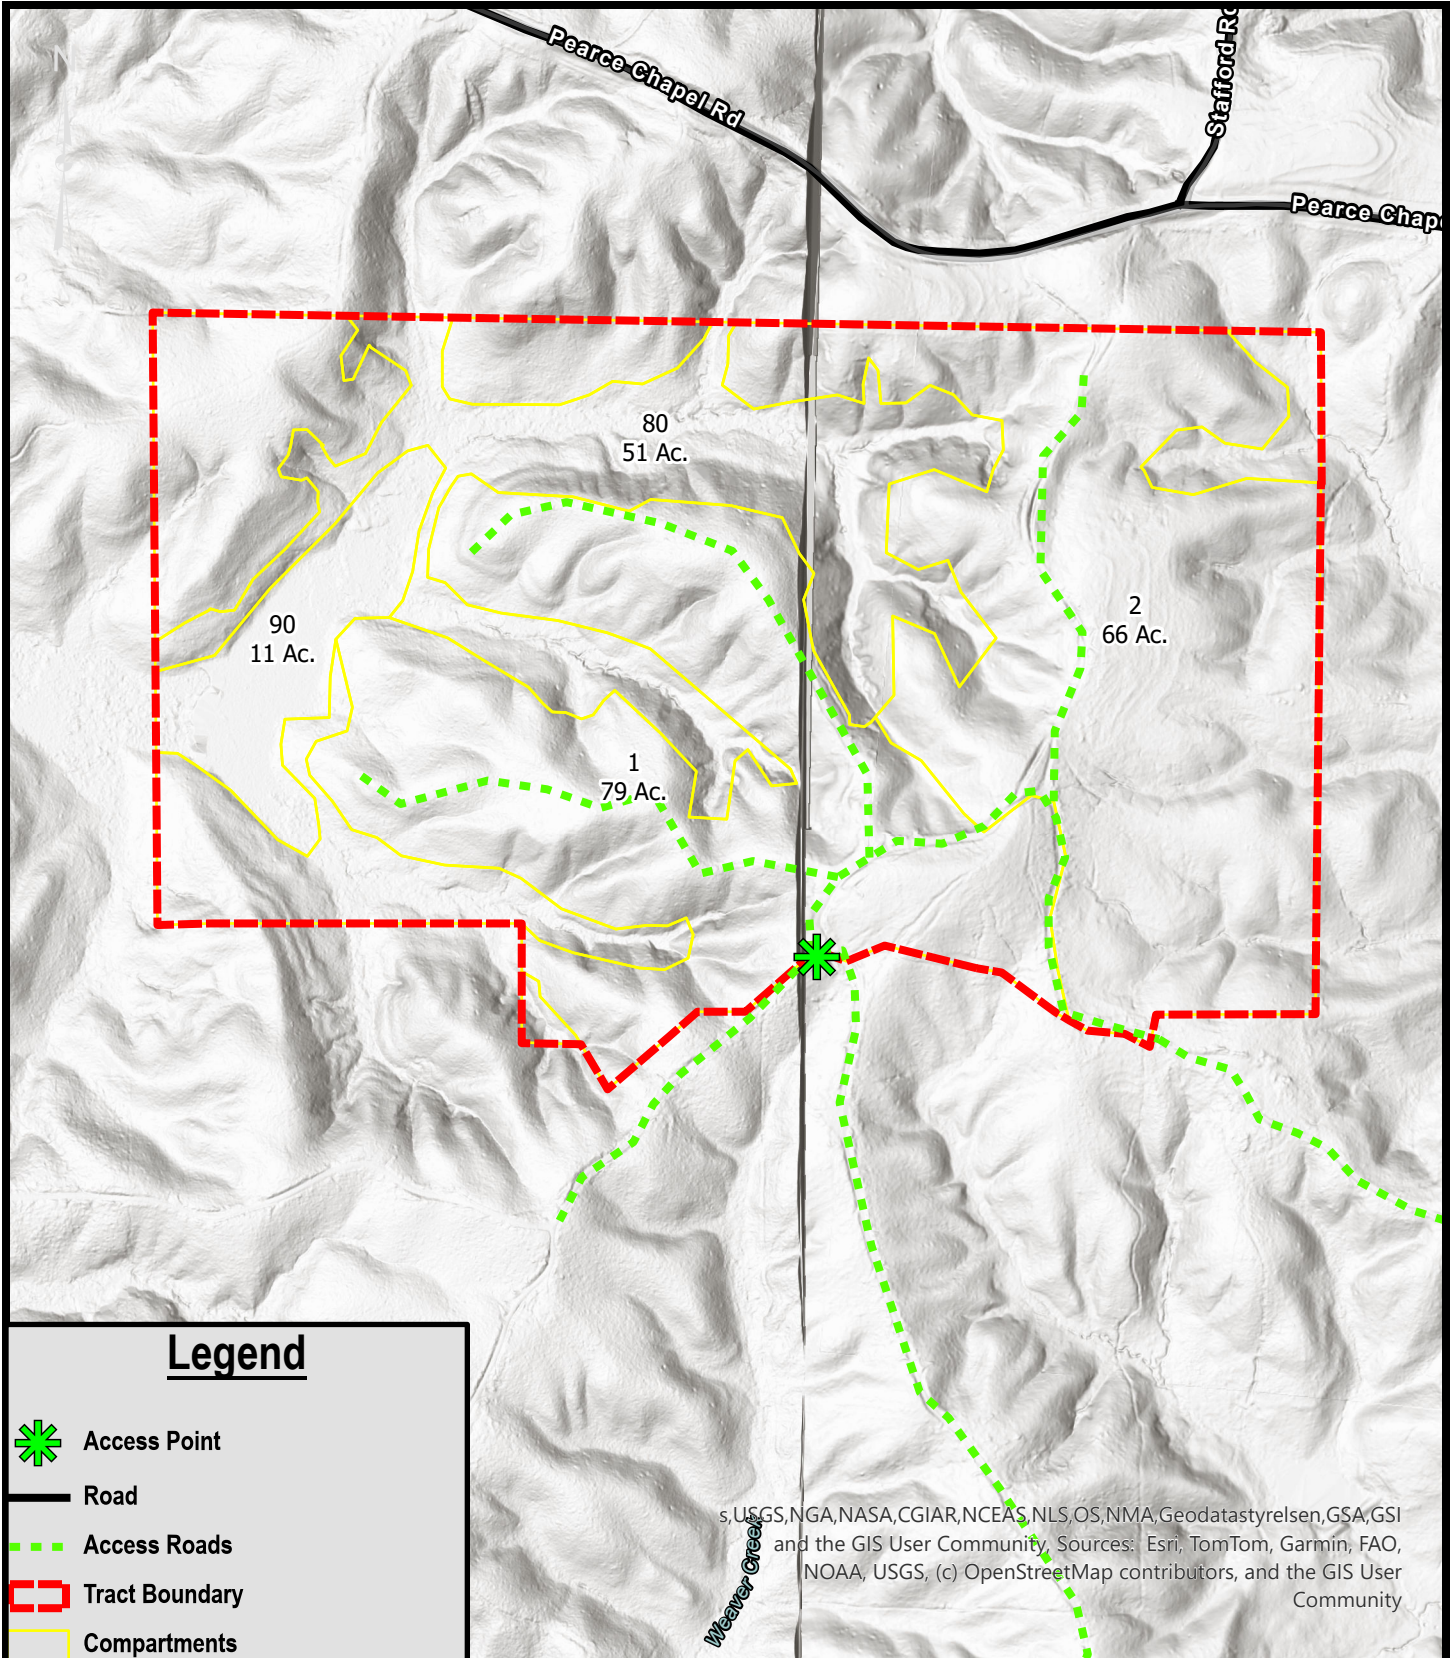

Alex Williams Trust - Monroe North

+/- 207 Total Acres
Monroe County, Mississippi

Legend

-  Access Point
-  Road
-  Access Roads
-  Tract Boundary
-  Compartments

s, USGS, NGA, NASA, CGIAR, NCEAS, NLS, OS, NMA, Geodatastyrelsen, GSA, GSI and the GIS User Community. Sources: Esri, TomTom, Garmin, FAO, NOAA, USGS, (c) OpenStreetMap contributors, and the GIS User Community

Note: Boundaries & Acreages are Approximate

1 inch equals 660 feet

5/29/2026

AMERICA'S
LAND PARTNERS

- WE SELL LAND -